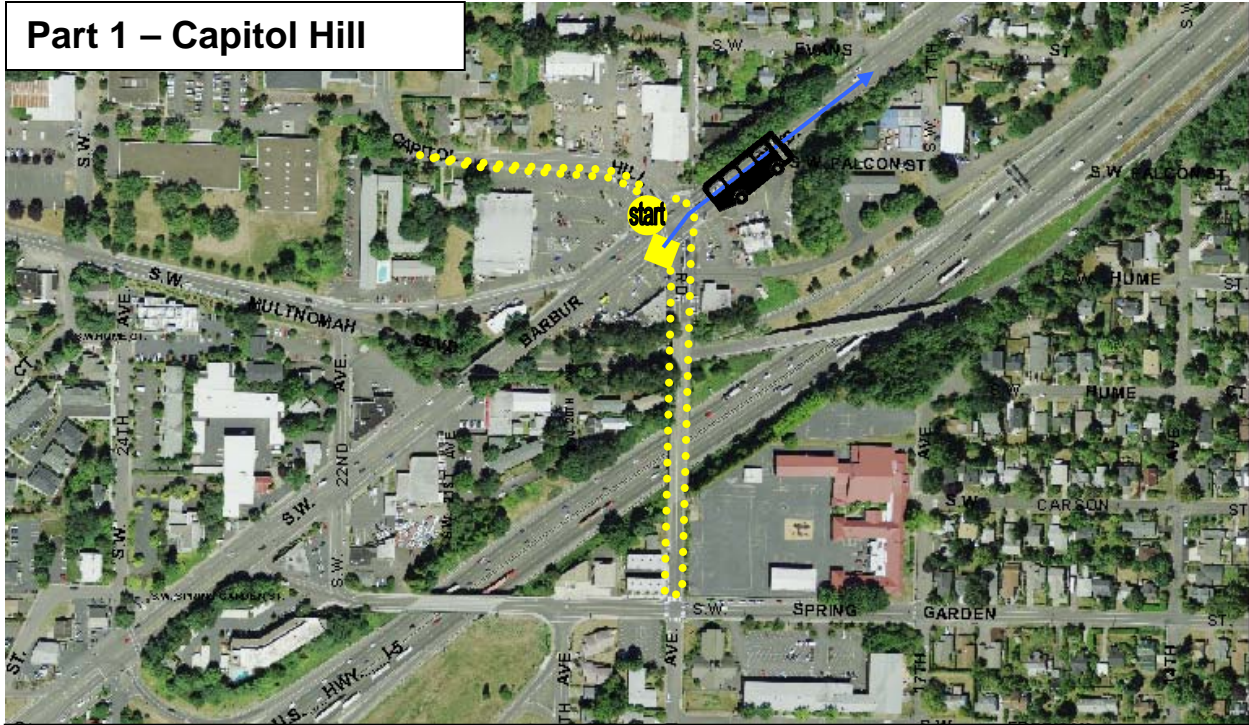

Barbur Neighborhood Walks

Walk A: Capitol Hill and Hamilton

Part 1 – Capitol Hill

Start: Safeway (corner of Barbur and Capitol Hill Rd, TriMet stop #170)

End: Tobacco Town (corner of Barbur and 19th, TriMet stop #202)

Length: ~½ mile

Part 2 – Hamilton

Start: Swan Mart (corner of Barbur and Hamilton, TriMet stop #172)

End: Swan Mart (corner of Barbur and Hamilton, TriMet stop #172)

Length: ~½ mile