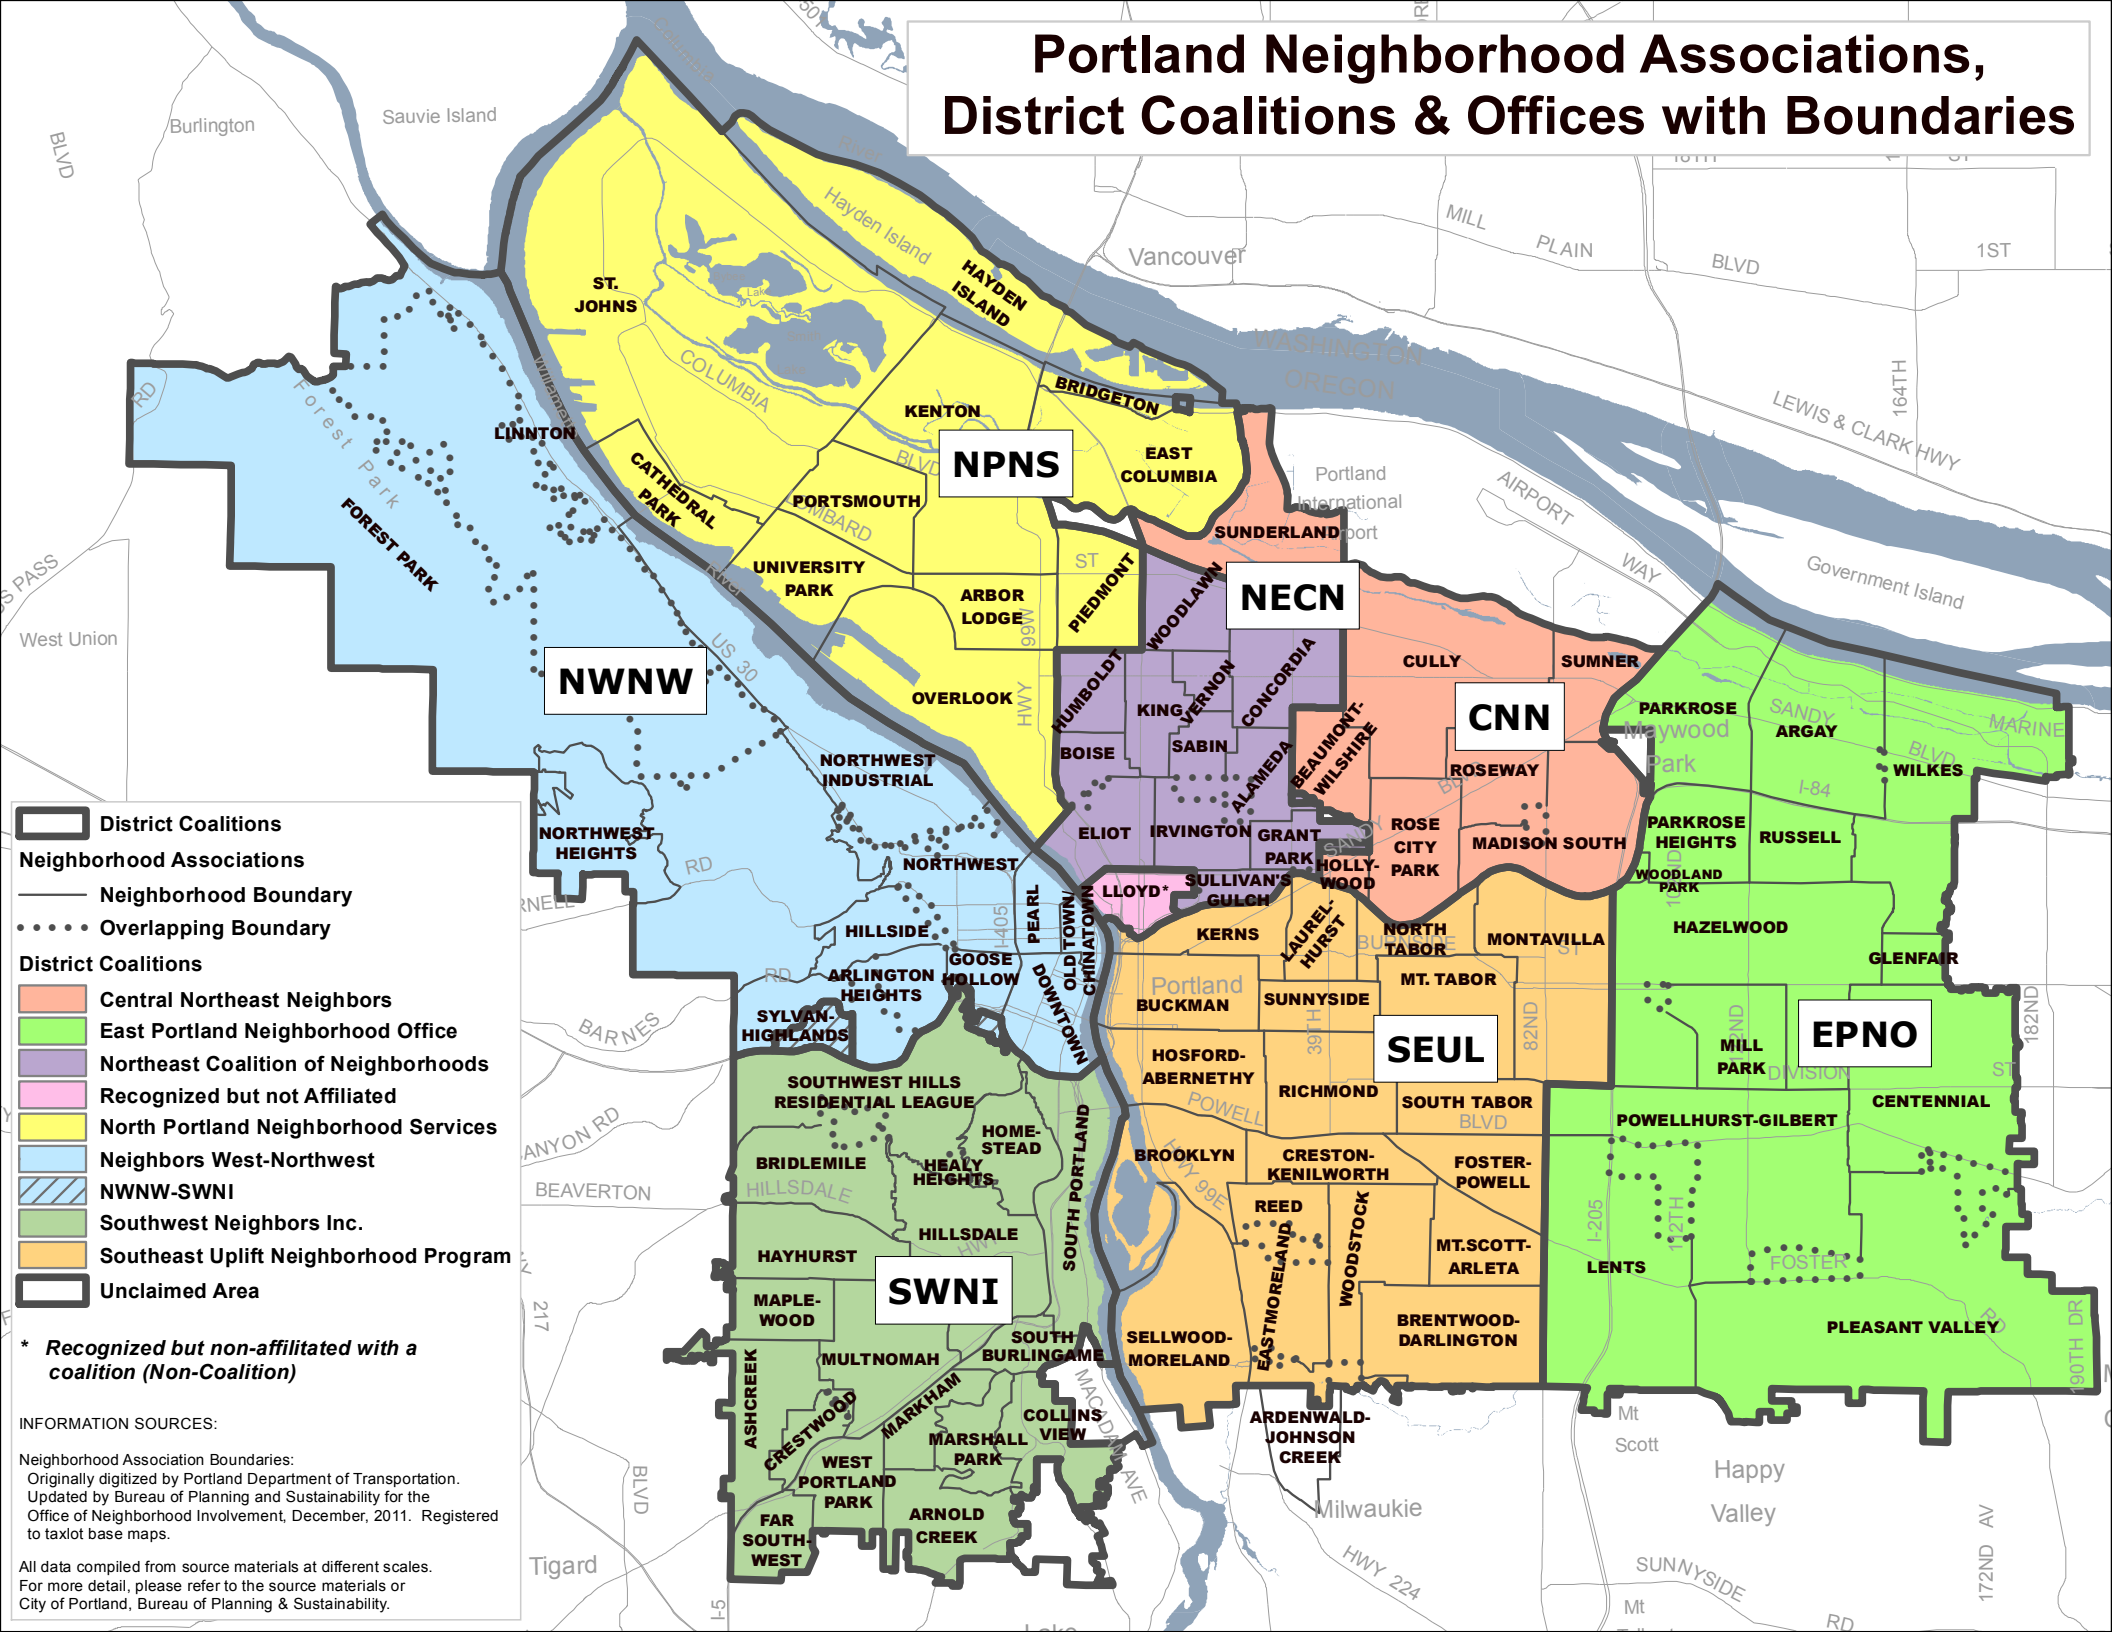

# Portland Neighborhood Associations, District Coalitions & Offices with Boundaries

- District Coalitions
- Neighborhood Associations
- Neighborhood Boundary
- ..... Overlapping Boundary
- District Coalitions
- Central Northeast Neighbors
- East Portland Neighborhood Office
- Northeast Coalition of Neighborhoods
- Recognized but not Affiliated
- North Portland Neighborhood Services
- Neighbors West-Northwest
- NWNW-SWNI
- Southwest Neighbors Inc.
- Southeast Uplift Neighborhood Program
- Unclaimed Area

\* *Recognized but non-affiliated with a coalition (Non-Coalition)*

**INFORMATION SOURCES:**  
 Neighborhood Association Boundaries:  
 Originally digitized by Portland Department of Transportation.  
 Updated by Bureau of Planning and Sustainability for the  
 Office of Neighborhood Involvement, December, 2011. Registered  
 to taxlot base maps.  
 All data compiled from source materials at different scales.  
 For more detail, please refer to the source materials or  
 City of Portland, Bureau of Planning & Sustainability.