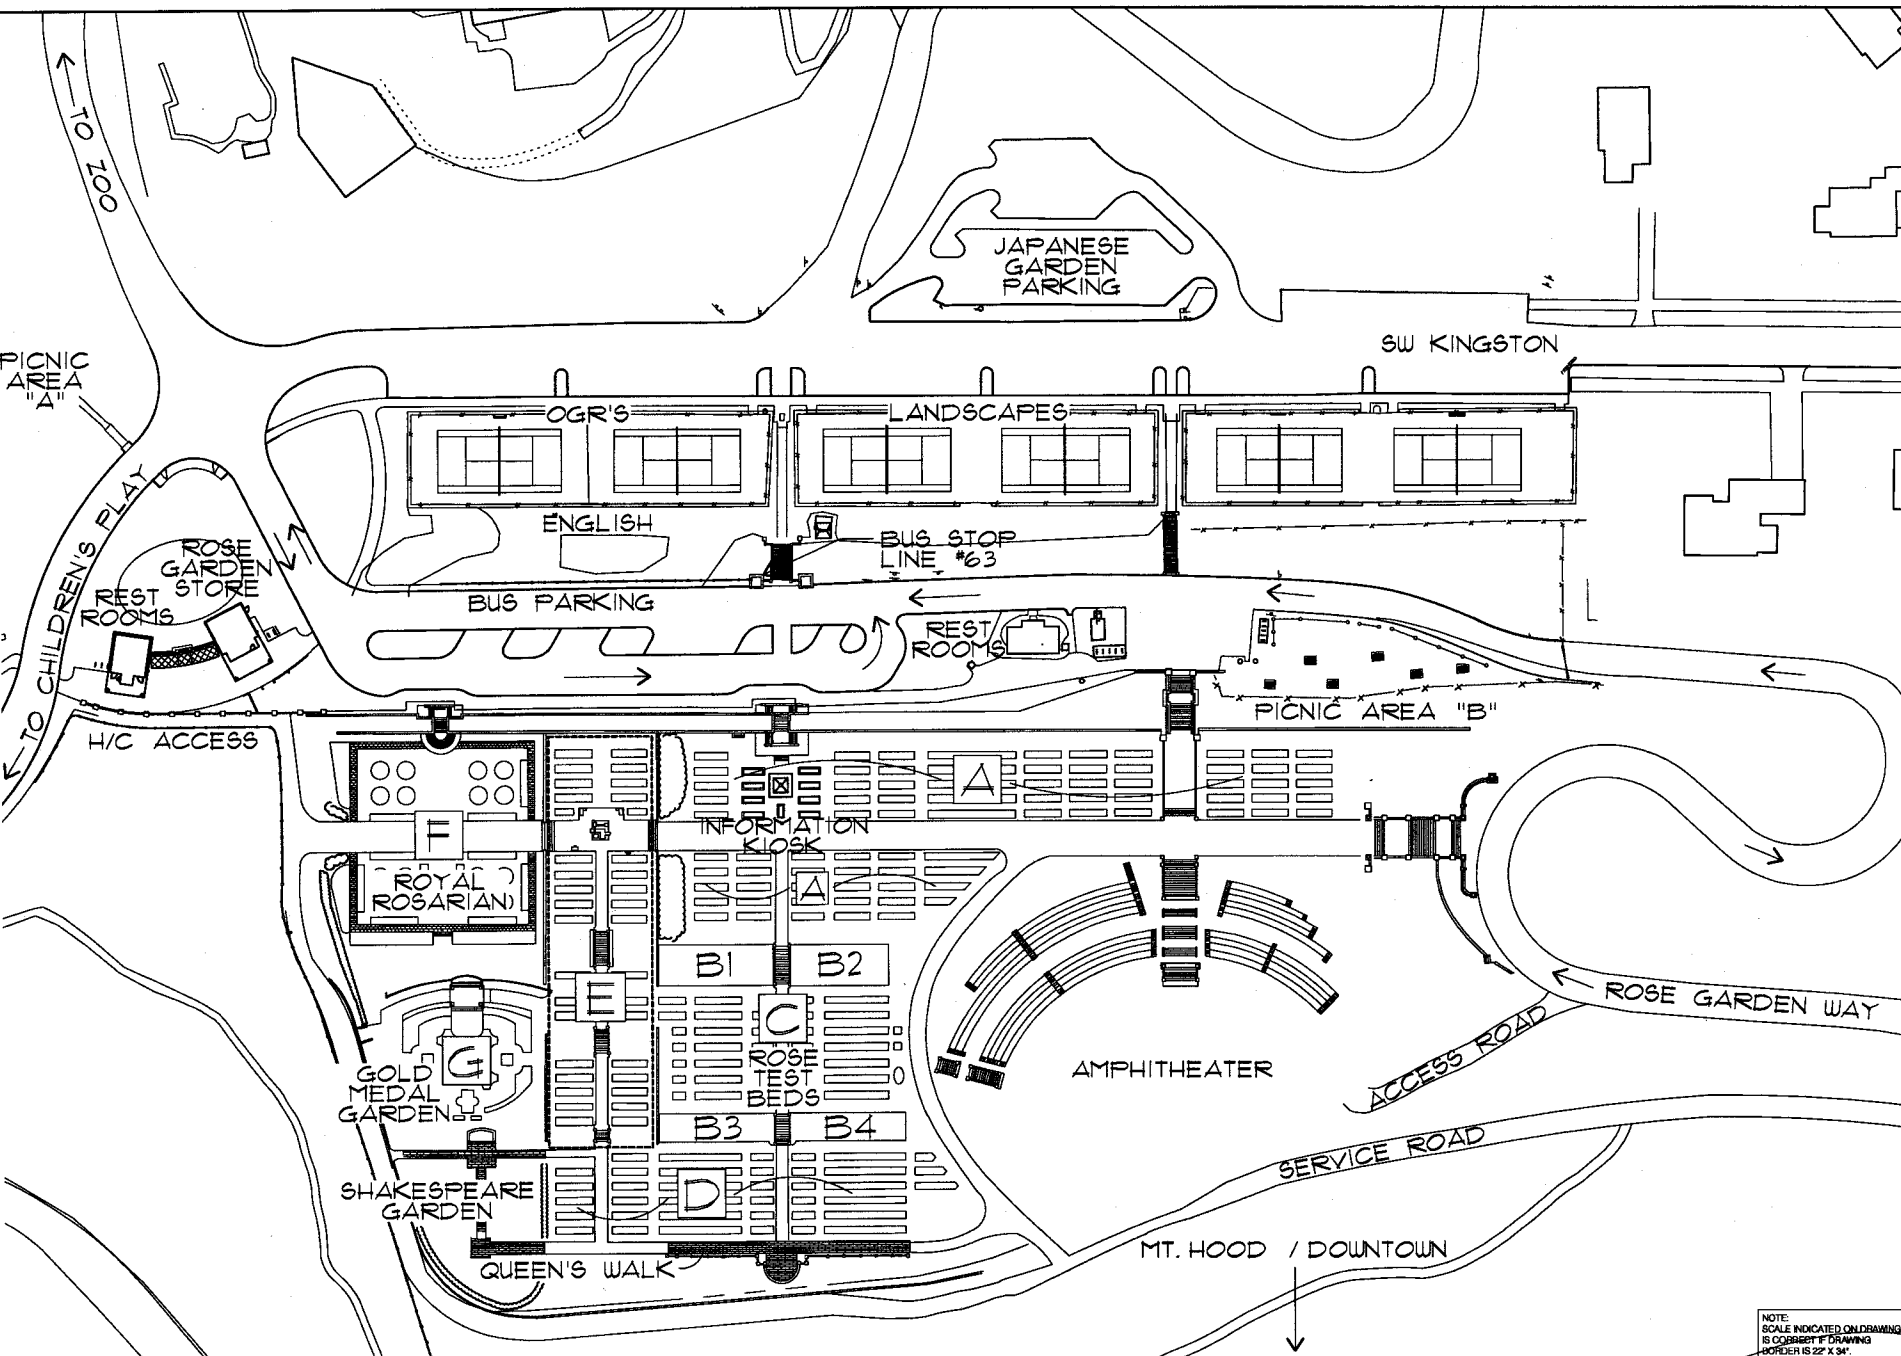

Portland Parks and Recreation
ZANE SANTNER, Director
International Rose Test Garden
Washington Park
Portland, Oregon

REVISIONS

DATE	DESCRIPTION	BY