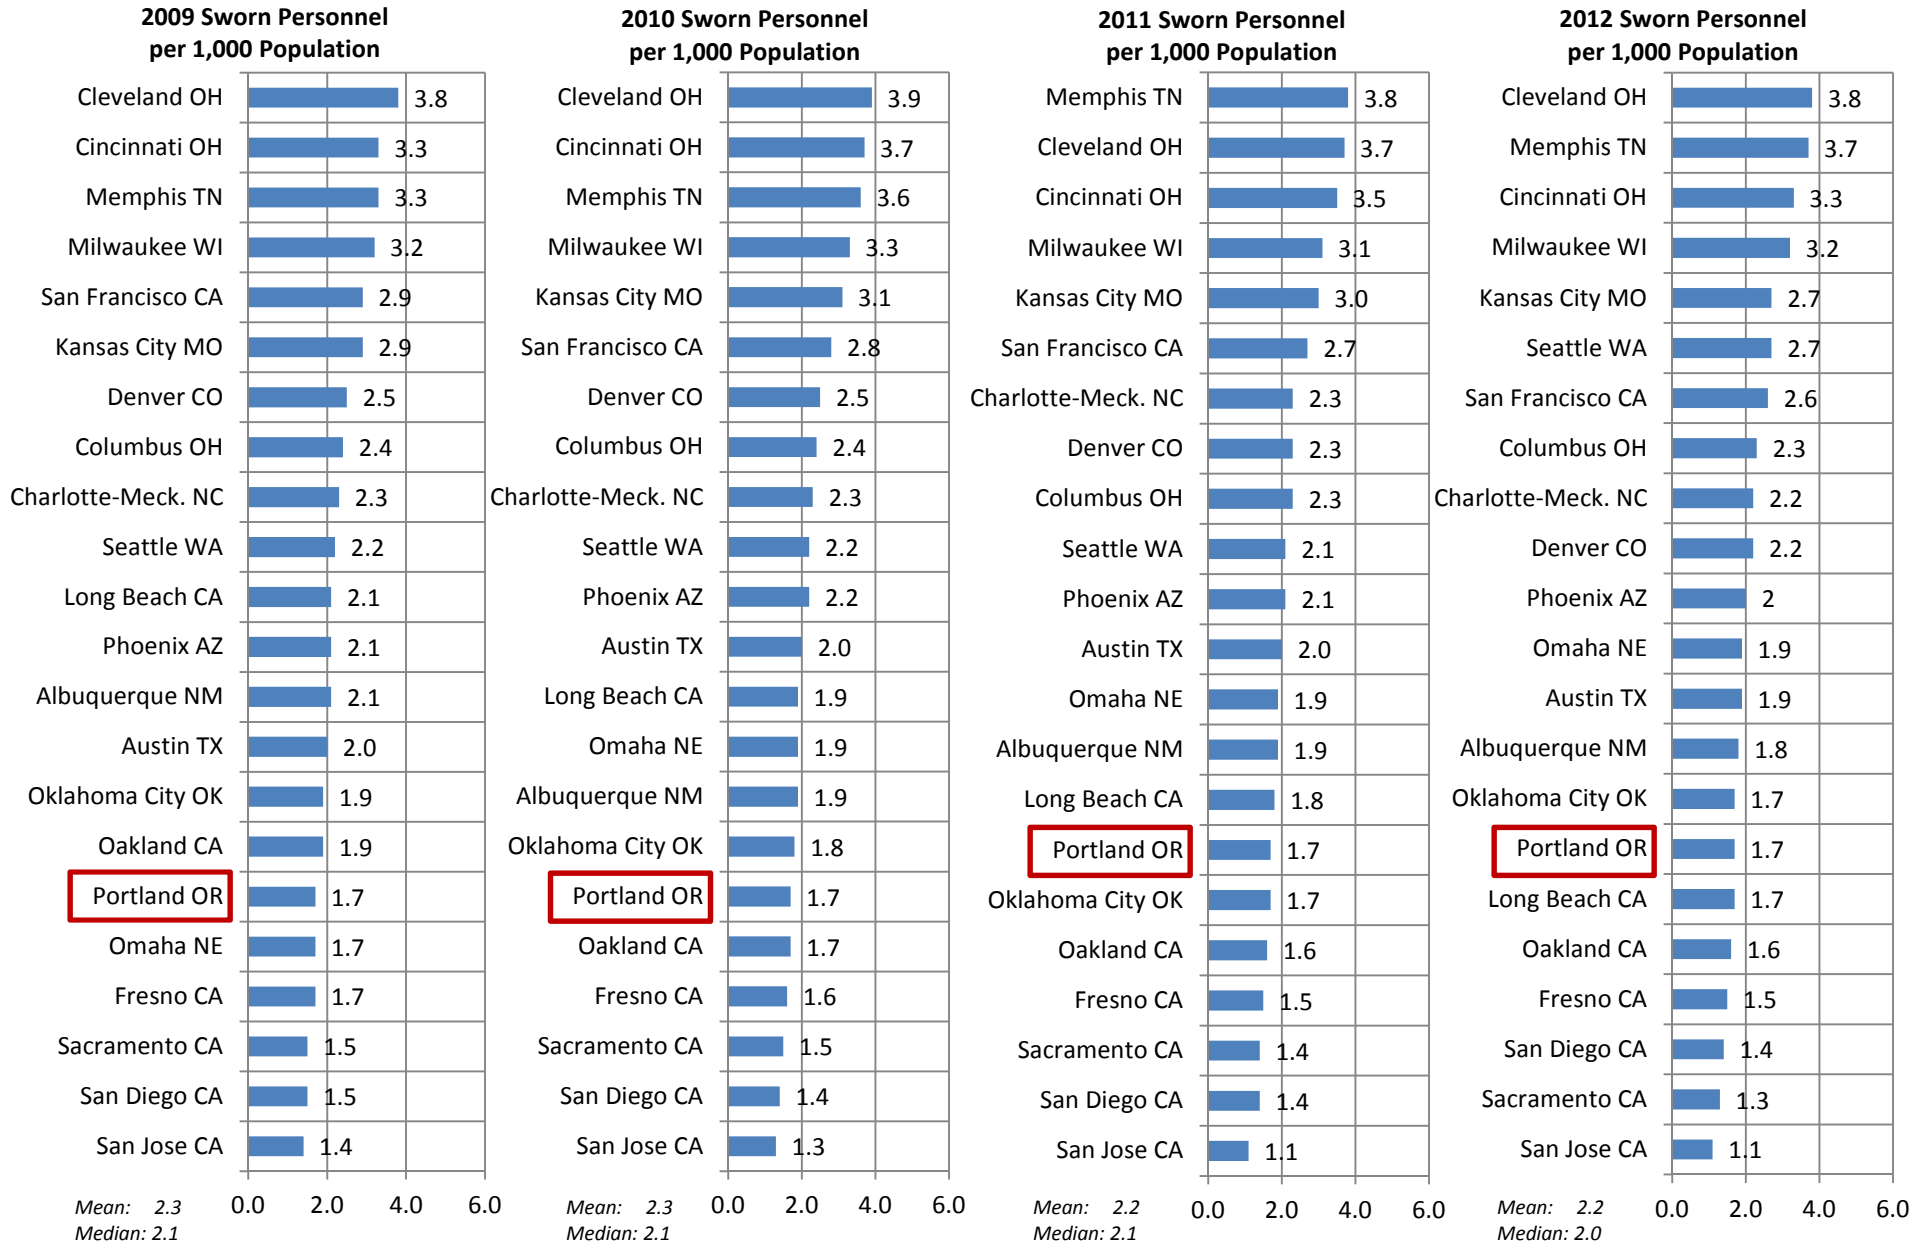

Portland Police Bureau Comparable Cities Analysis: Sworn Staffing per 1,000 Population

Data sources: FBI Uniform Crime Report for Sworn Staff; US Census for Population. Portland population is from the Portland State University Population Research Center.
K:\Common\RUC\STATS\Comparable_Cities\FY_2013-14