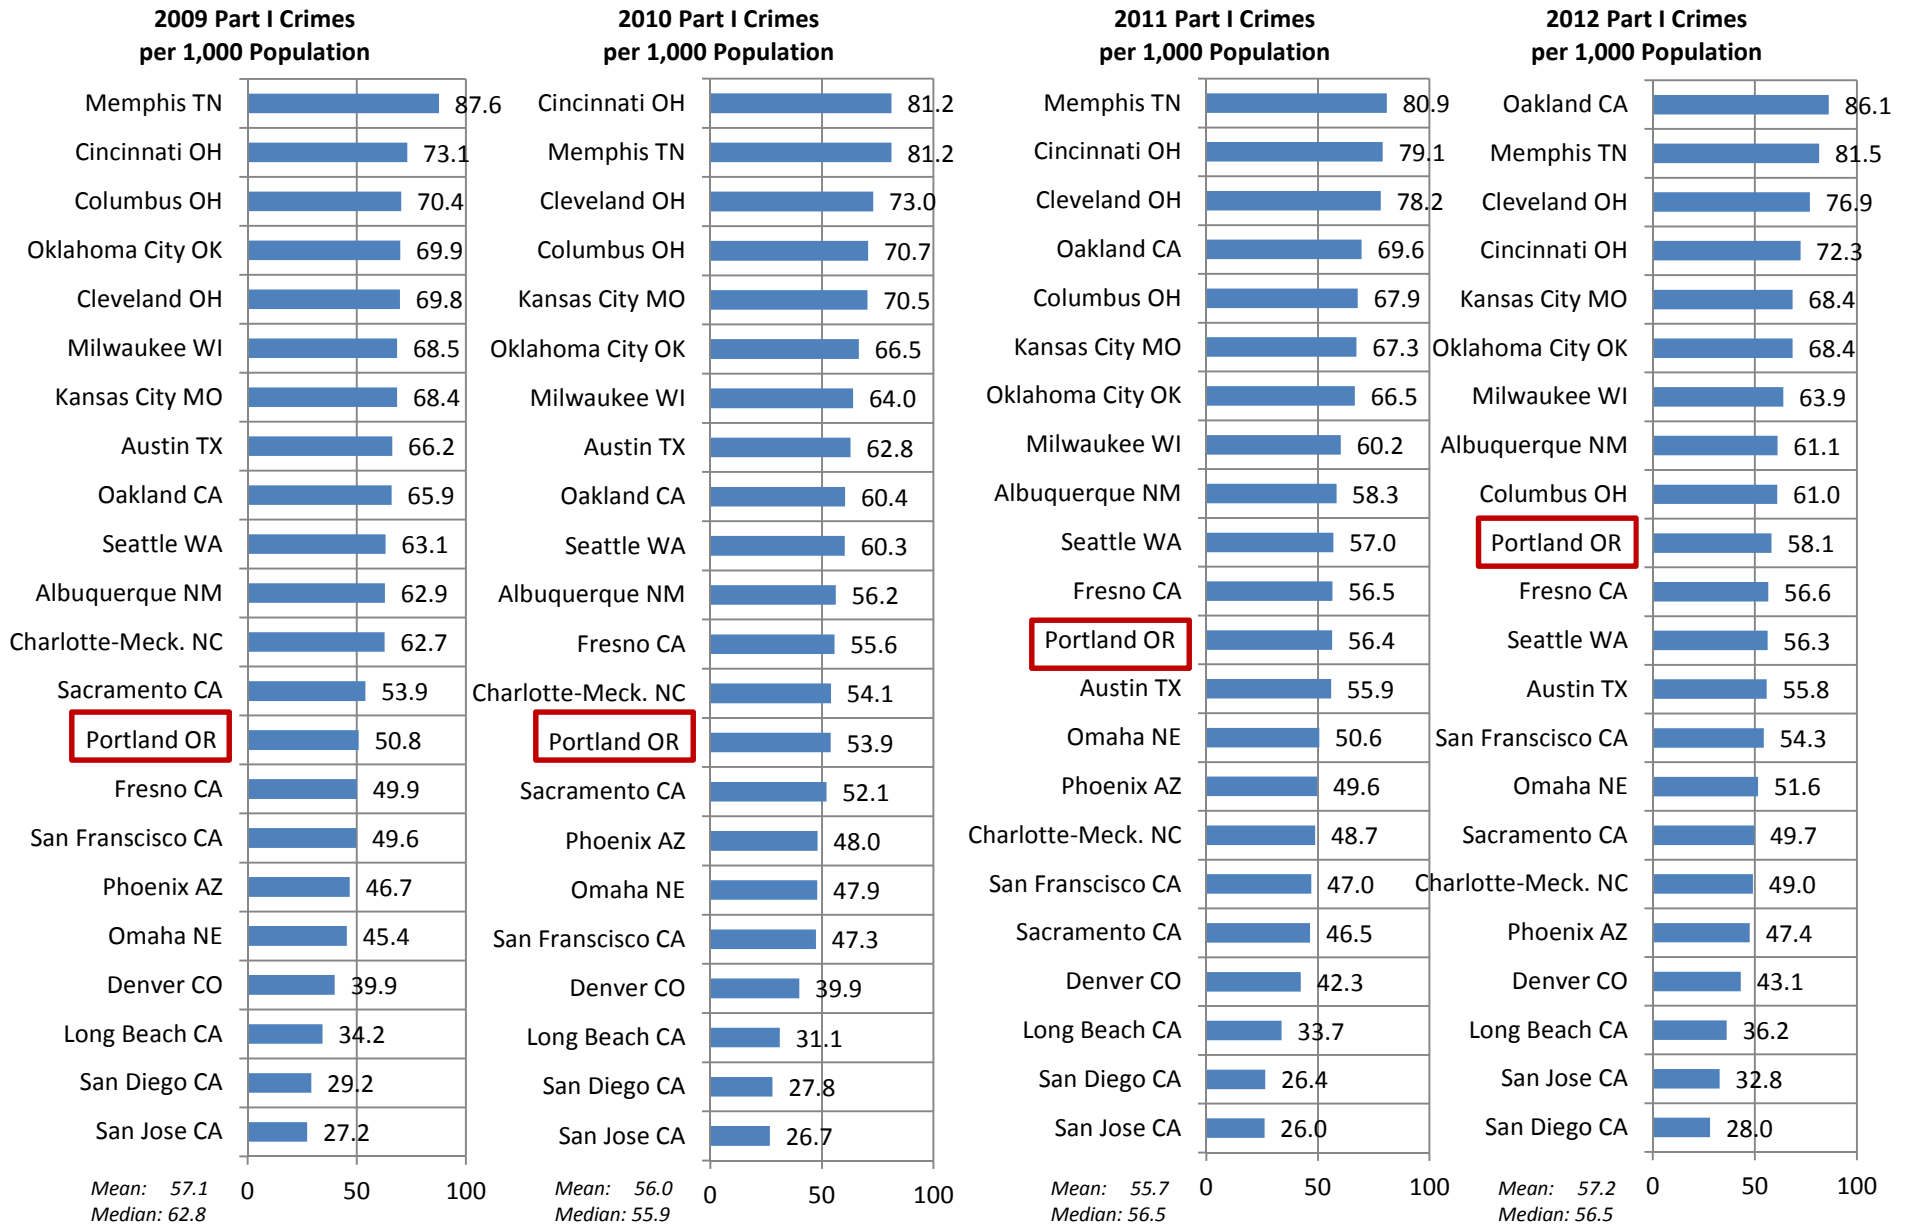

# Portland Police Bureau

## Comparable Cities Analysis: Part I Crimes per 1,000 Population

Data sources: FBI Uniform Crime Report for Part I Crimes; US Census for Population. Portland population is from the Portland State University Population Research Center.  
 Part I Crimes: Murder, rape, robbery, aggravated assault, burglary, larceny, motor vehicle theft, and arson.  
 K:\Common\RUC\STATS\Comparable\_Cities\FY\_2013-14