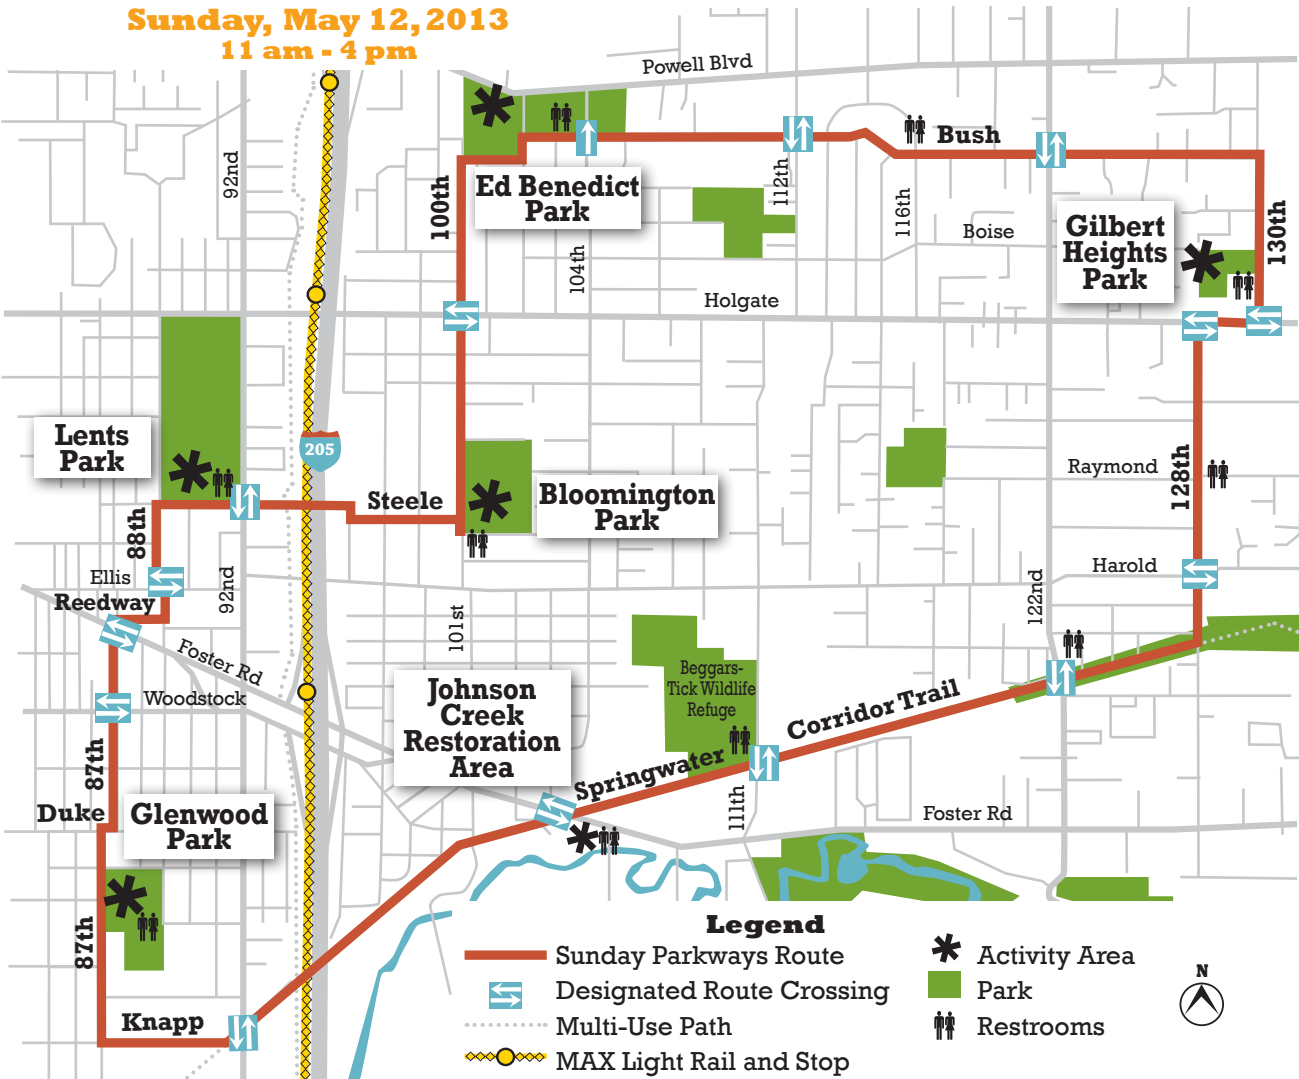

CITY OF PORTLAND  
**Sunday PARKWAYS**

PRESENTED BY  
**KAISER PERMANENTE**

**East Portland**

**Sunday, May 12, 2013**

**11 am - 4 pm**

- Legend**
- Sunday Parkways Route
  - Designated Route Crossing
  - Multi-Use Path
  - MAX Light Rail and Stop
  - Activity Area
  - Park
  - Restrooms