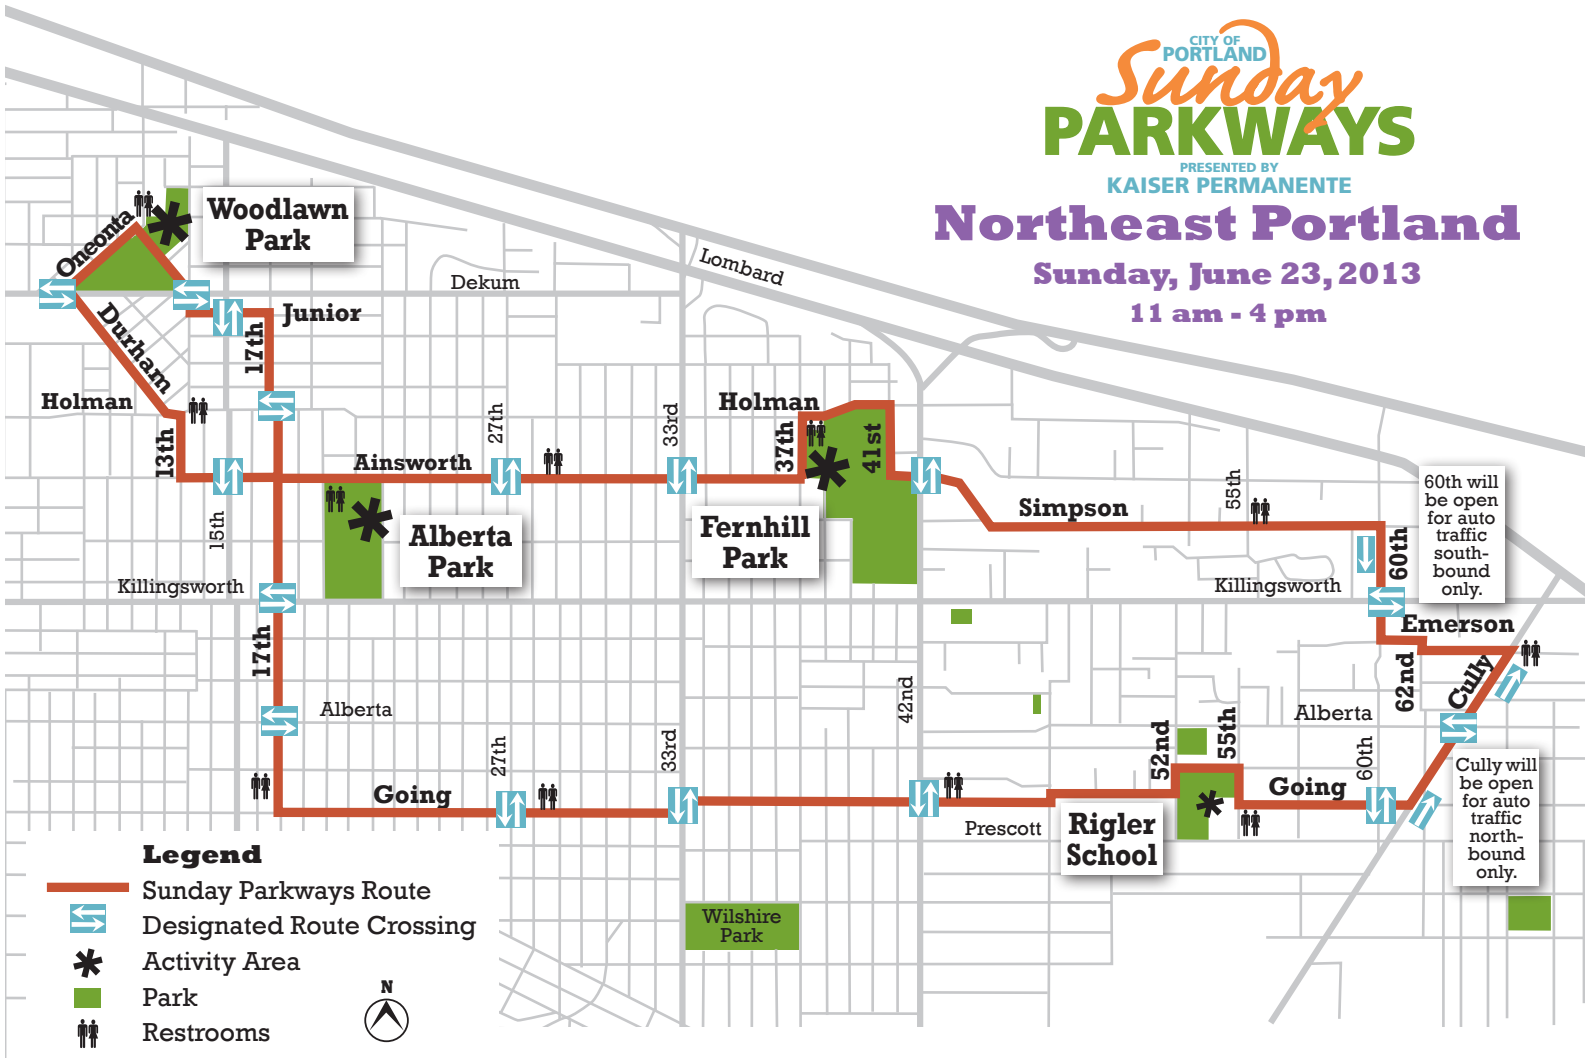

CITY OF PORTLAND
Sunday PARKWAYS

PRESENTED BY
KAISER PERMANENTE

Northeast Portland

Sunday, June 23, 2013

11 am - 4 pm

Legend

-  Sunday Parkways Route
-  Designated Route Crossing
-  Activity Area
-  Park
-  Restrooms

60th will be open for auto traffic south-bound only.

Cully will be open for auto traffic north-bound only.