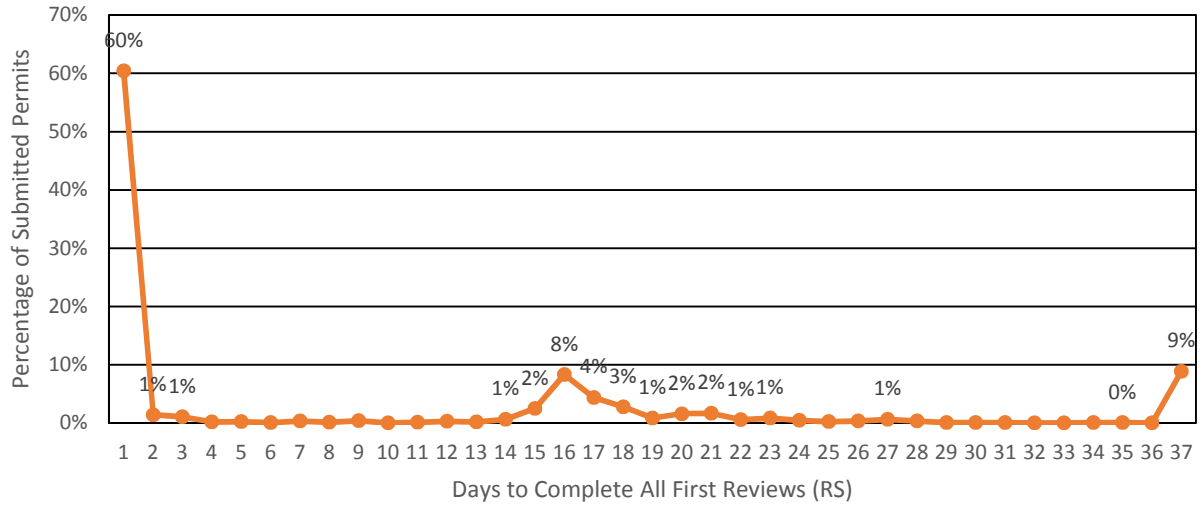

Bureau of Development Services
Percent of plans reviewed by all bureaus within scheduled end dates
(15 days for residential
20 days for commercial)

Residential First Reviews, FY 2015-16 YTD

Commercial, First Reviews, FY 2015-16 YTD

Bureau of Development Services
Percent of plans reviewed by all bureaus within scheduled end dates
(15 days for residential
20 days for commercial)