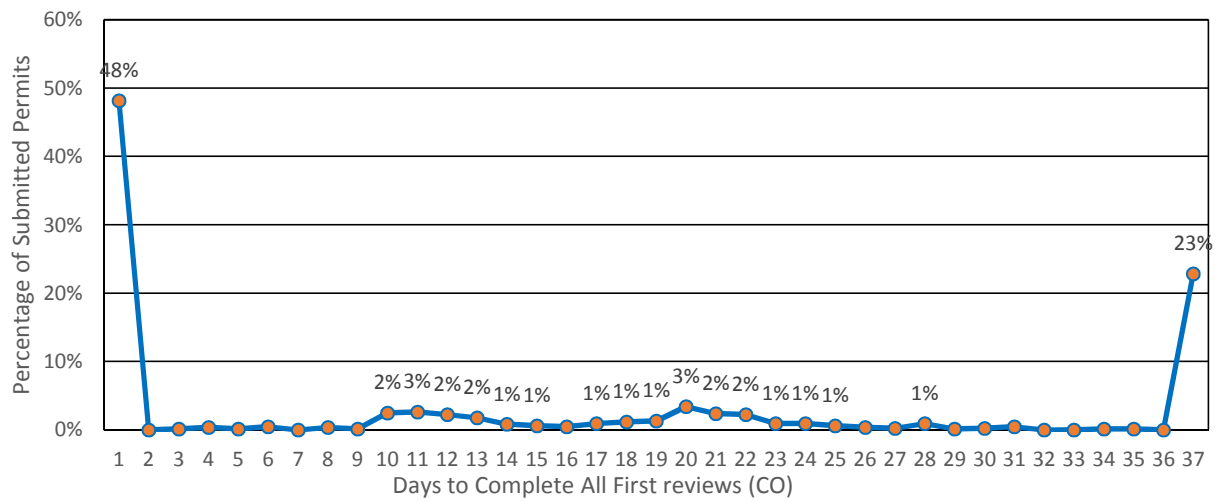

Bureau of Development Services
Percent of plans reviewed by all bureaus within scheduled end dates
(15 days for residential
20 days for commercial)

Residential First Reviews, FY 2015-16 YTD

Commercial, First Reviews, FY 2015-16 YTD

Bureau of Development Services
Percent of plans reviewed by all bureaus within scheduled end dates
(15 days for residential
20 days for commercial)