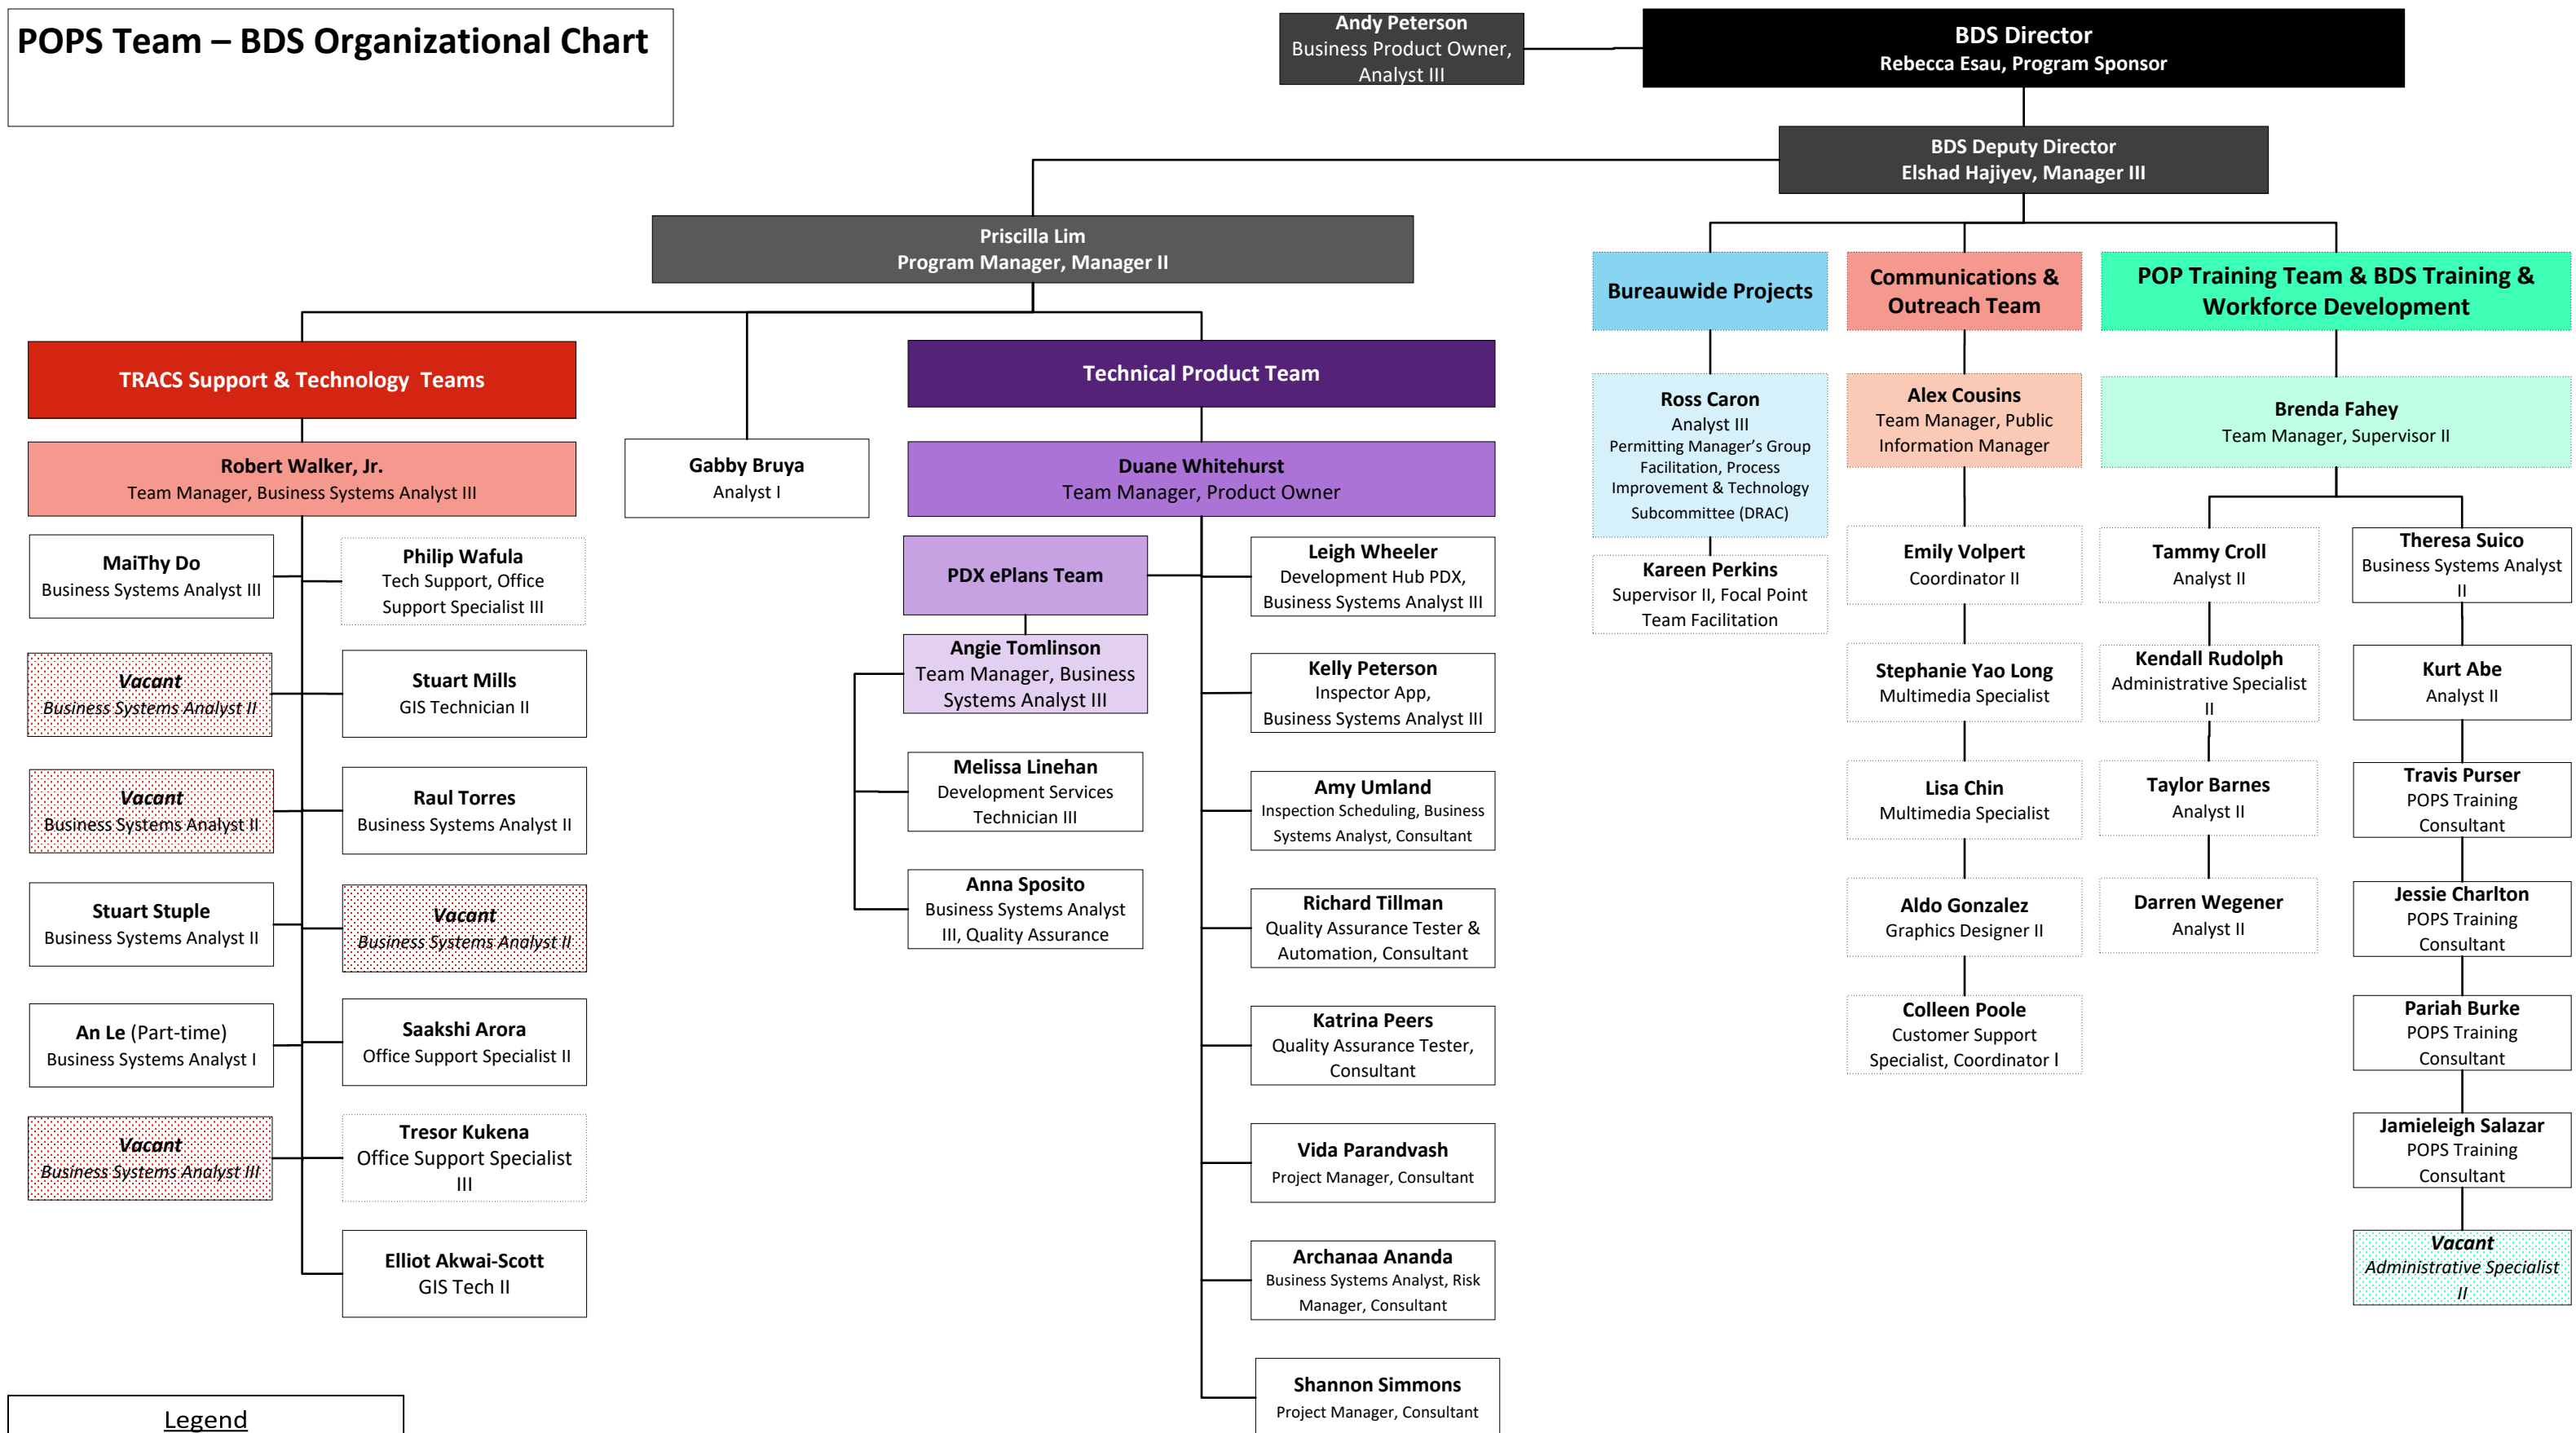

POPS Team – BDS Organizational Chart

Legend

- POPS Dedicated Staff
- Staff/Teams that support POPS + other

POPS Team – BTS Organizational Chart

BTS CTO
Jeff Baer, Program Sponsor

Legend

POPS Dedicated Staff

Staff/Teams that support
POPS + other