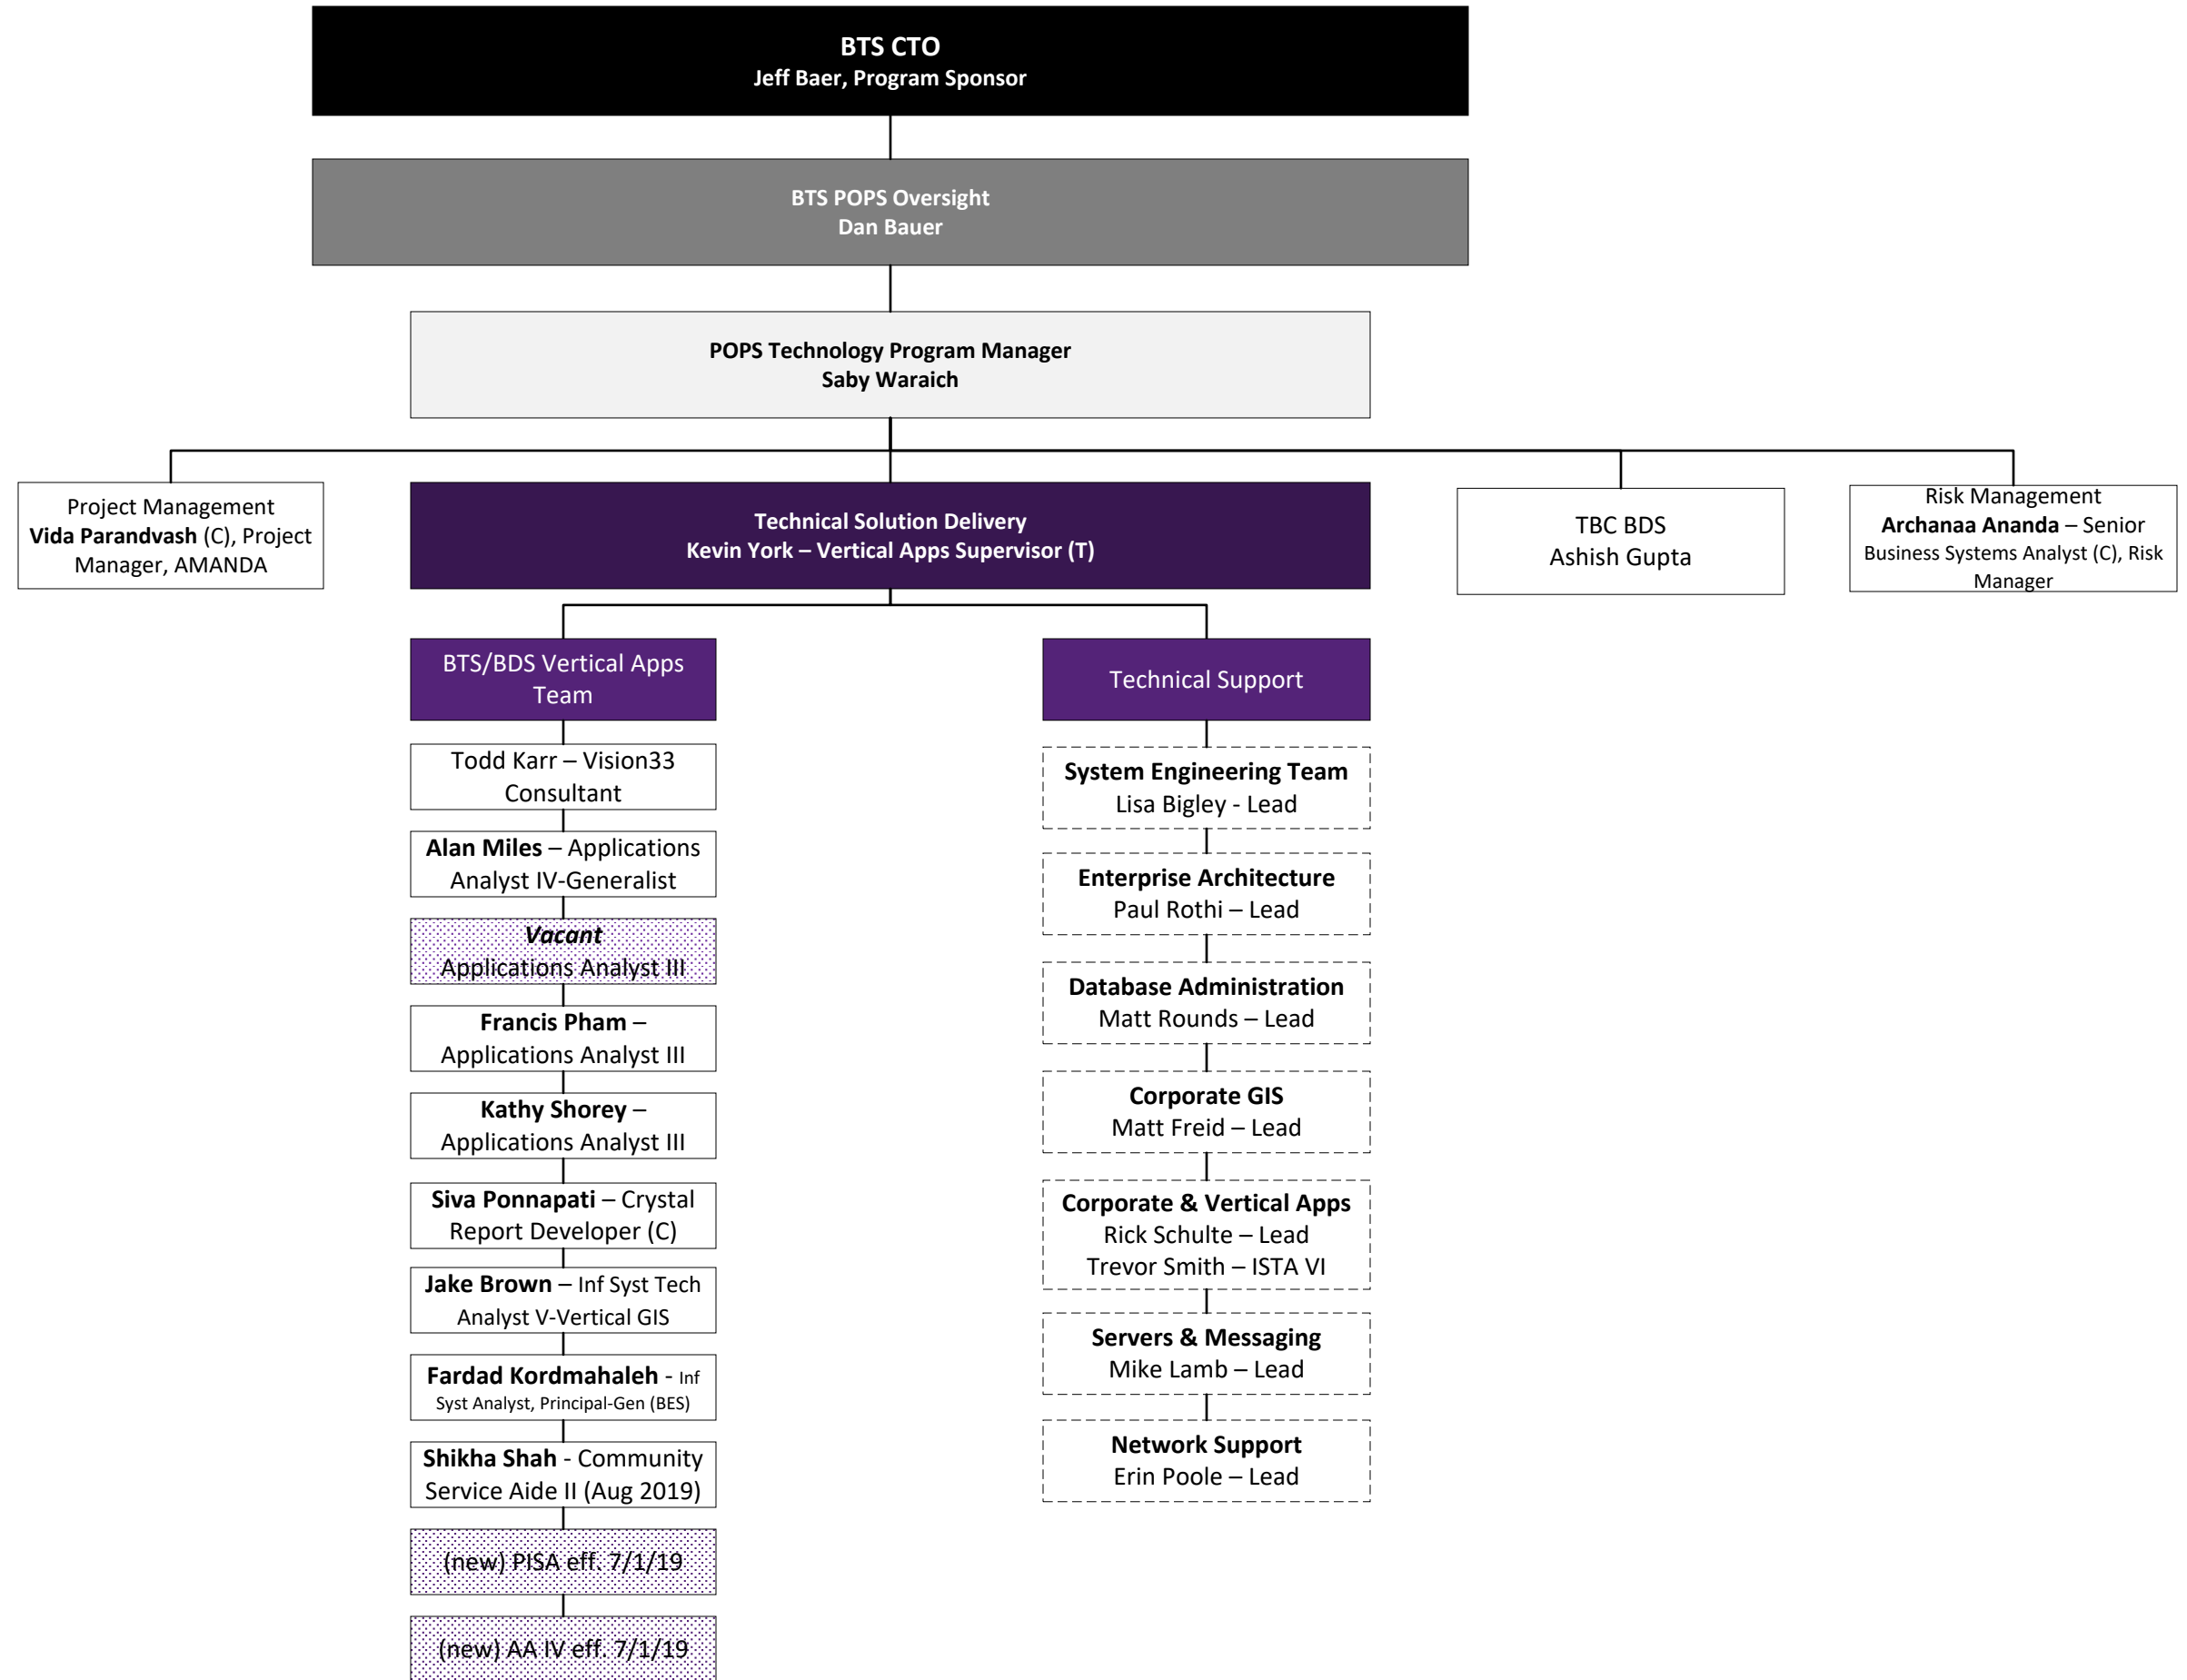

# POPS Team – BDS Org Chart

# POPS Team – BTS Org Chart

**Legend**

POPS Dedicated Staff

Staff/Teams that support POPS + other