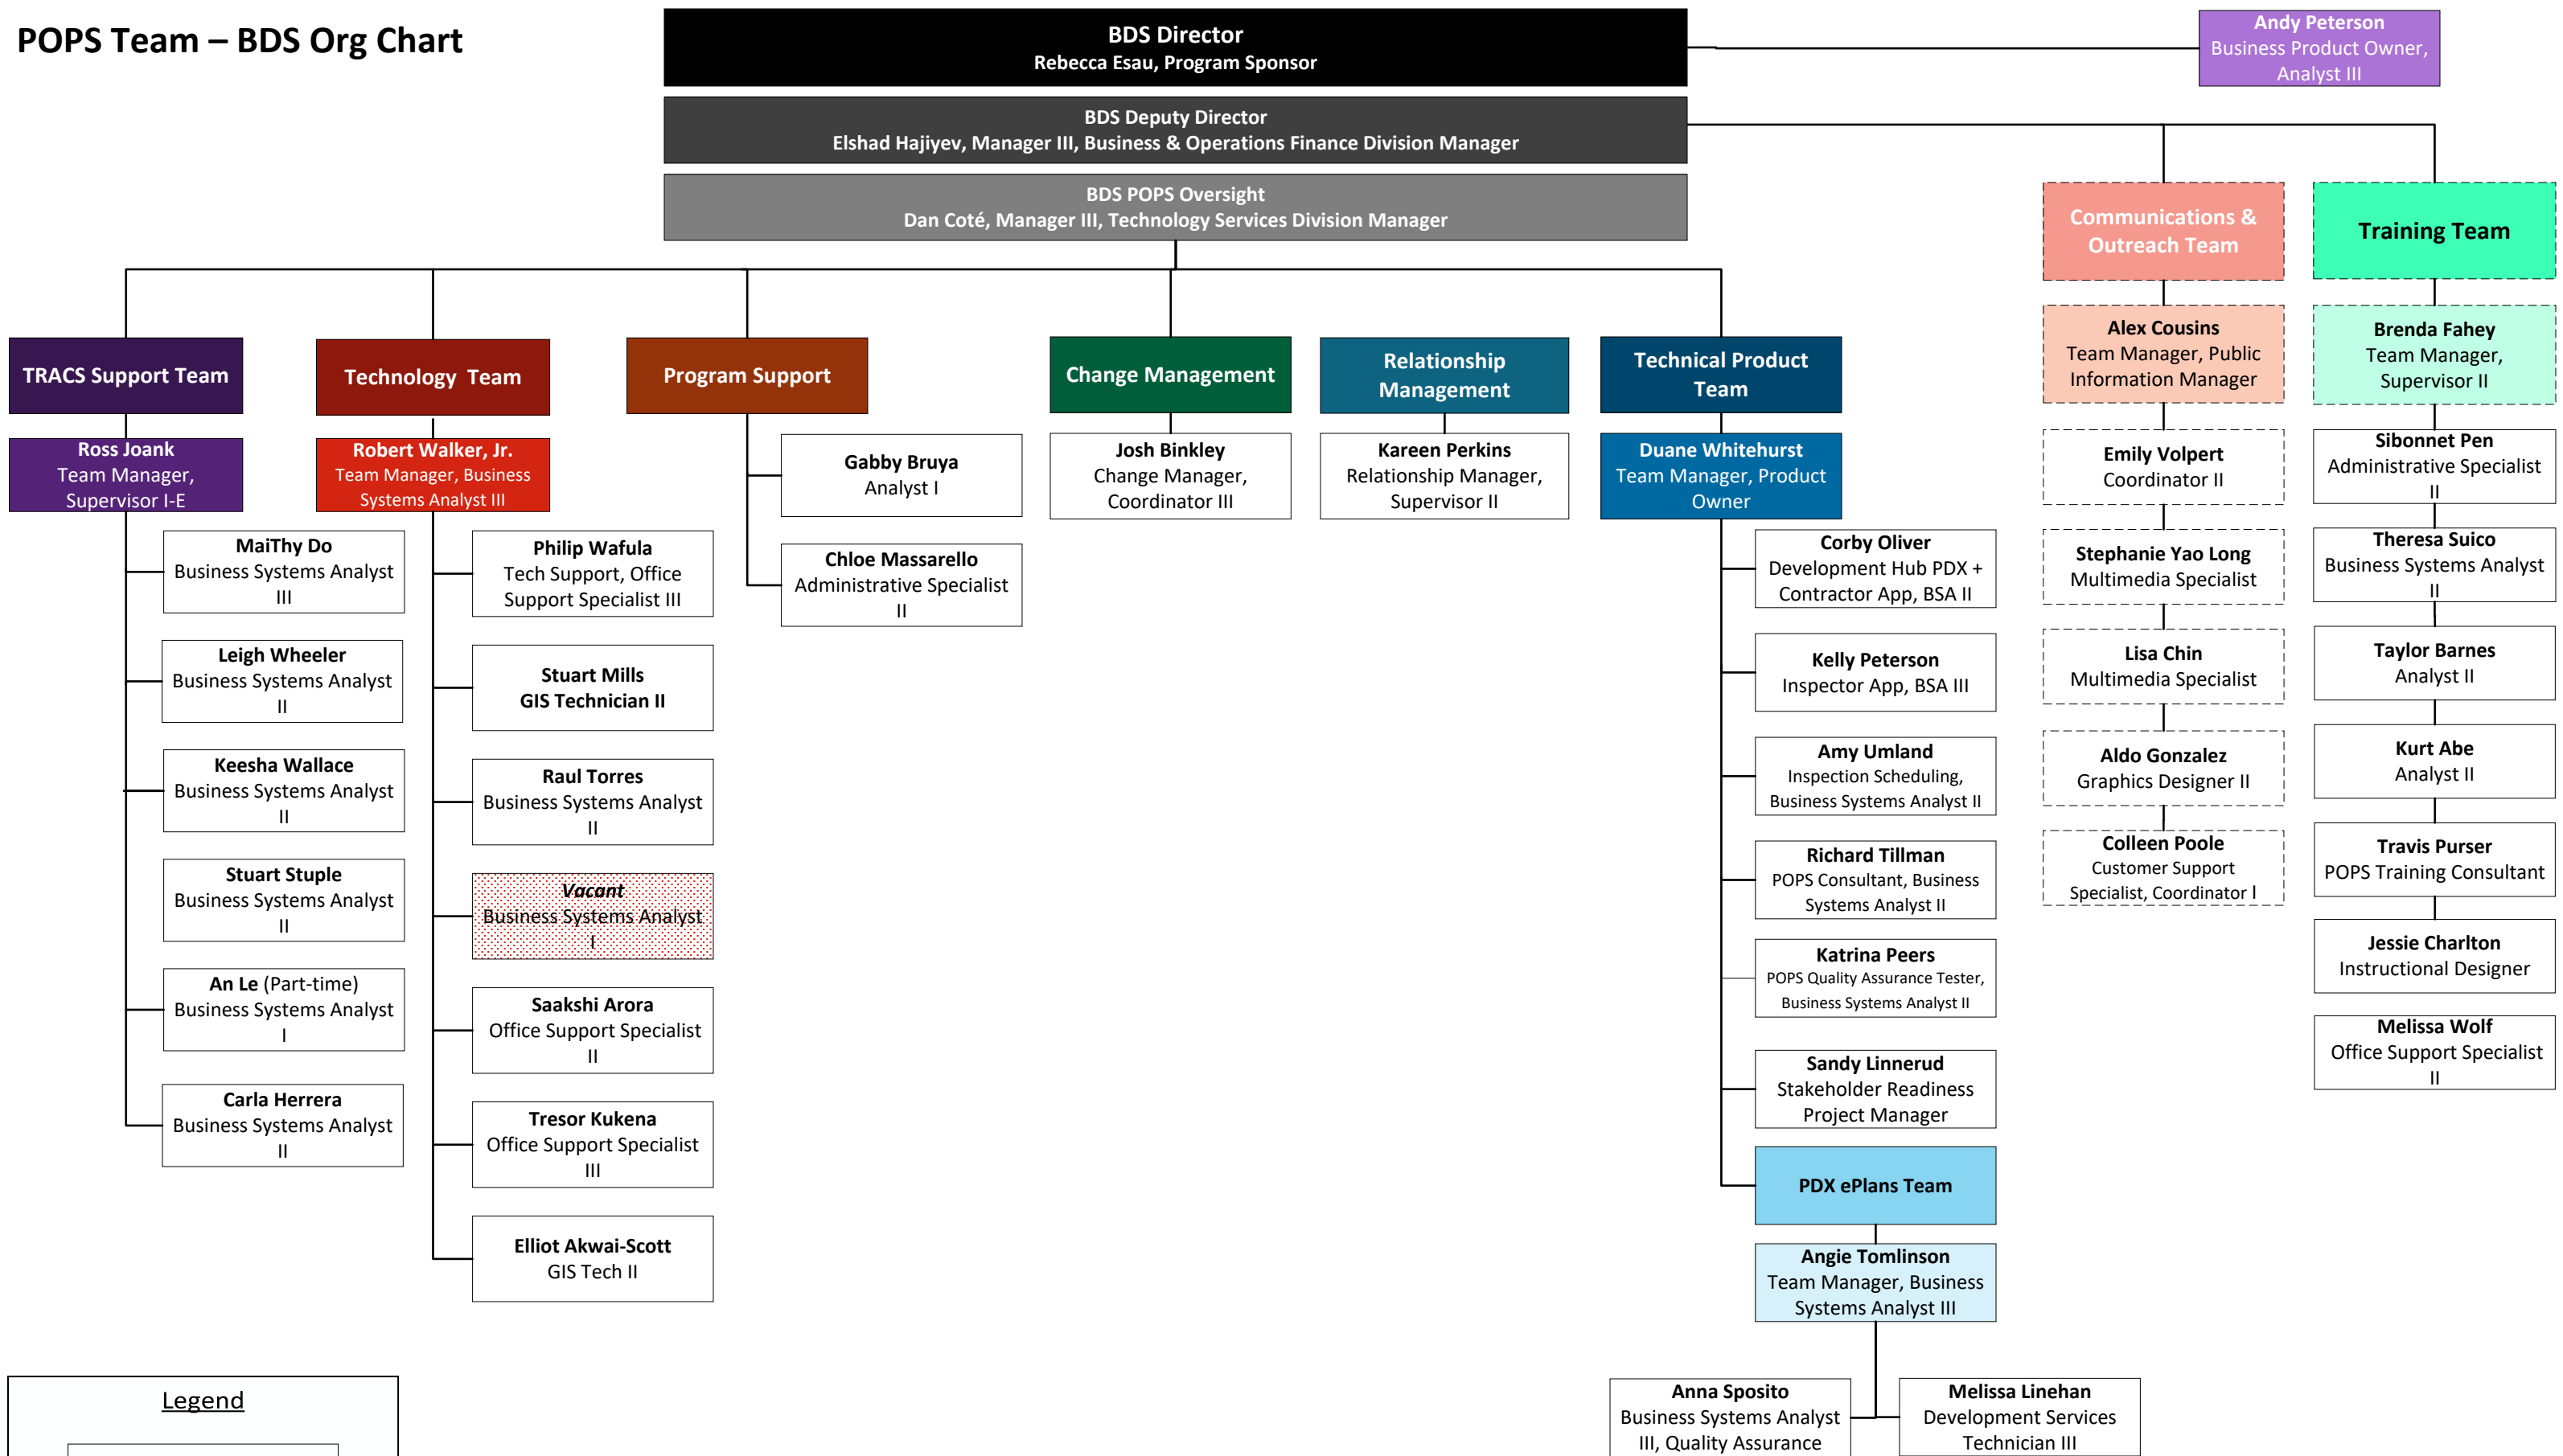

POPS Team – BDS Org Chart

Legend

POPS Dedicated Staff

Staff/Teams that support POPS + other

POPS Team – BTS Org Chart