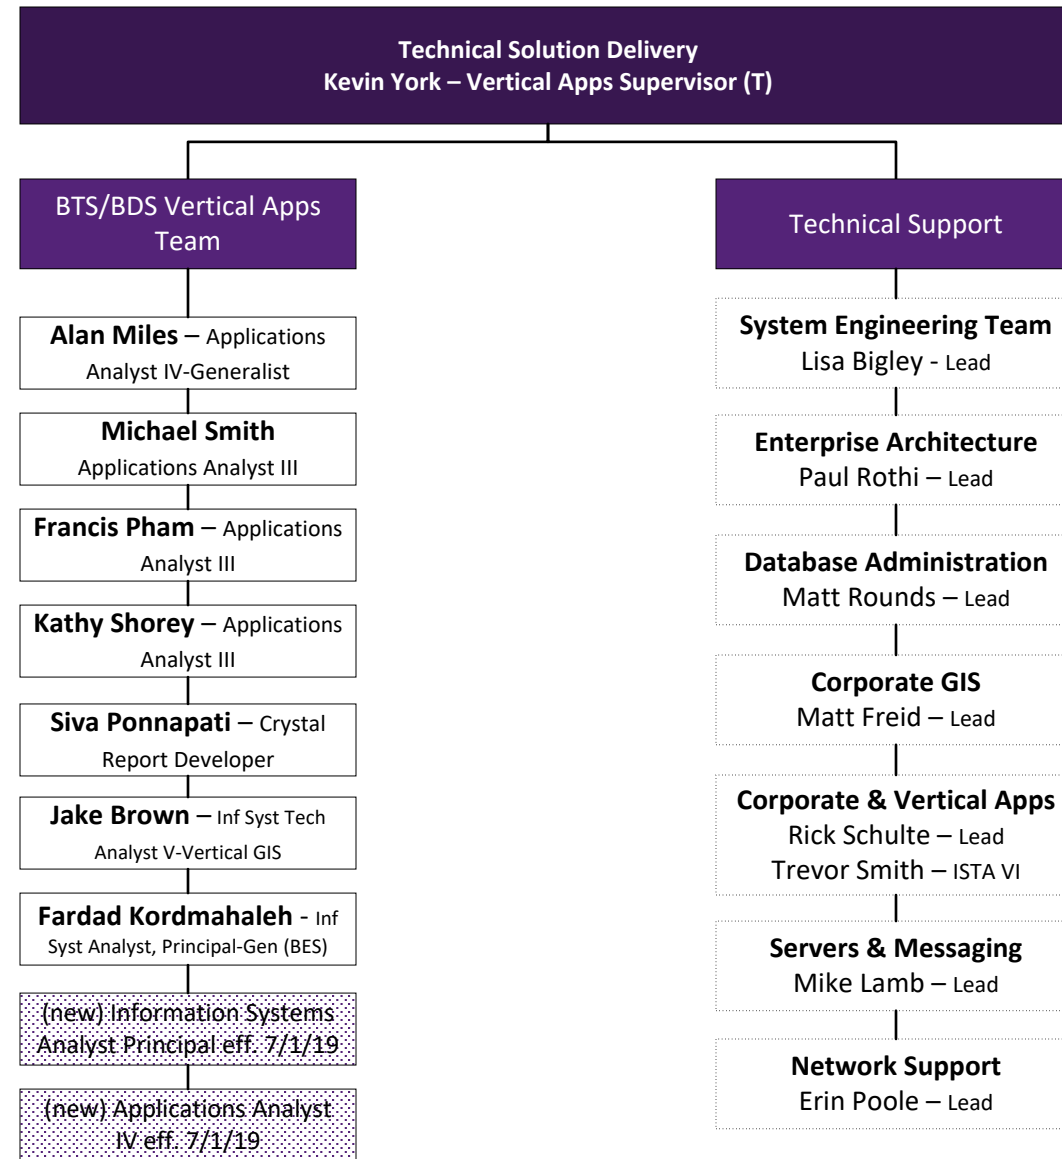

POPS Team – BDS Organizational Chart

Legend

- POPS Dedicated Staff
- Staff/Teams that support POPS + other

POPS Team – BTS Organizational Chart

BTS CTO
Jeff Baer, Program Sponsor

Legend

POPS Dedicated Staff