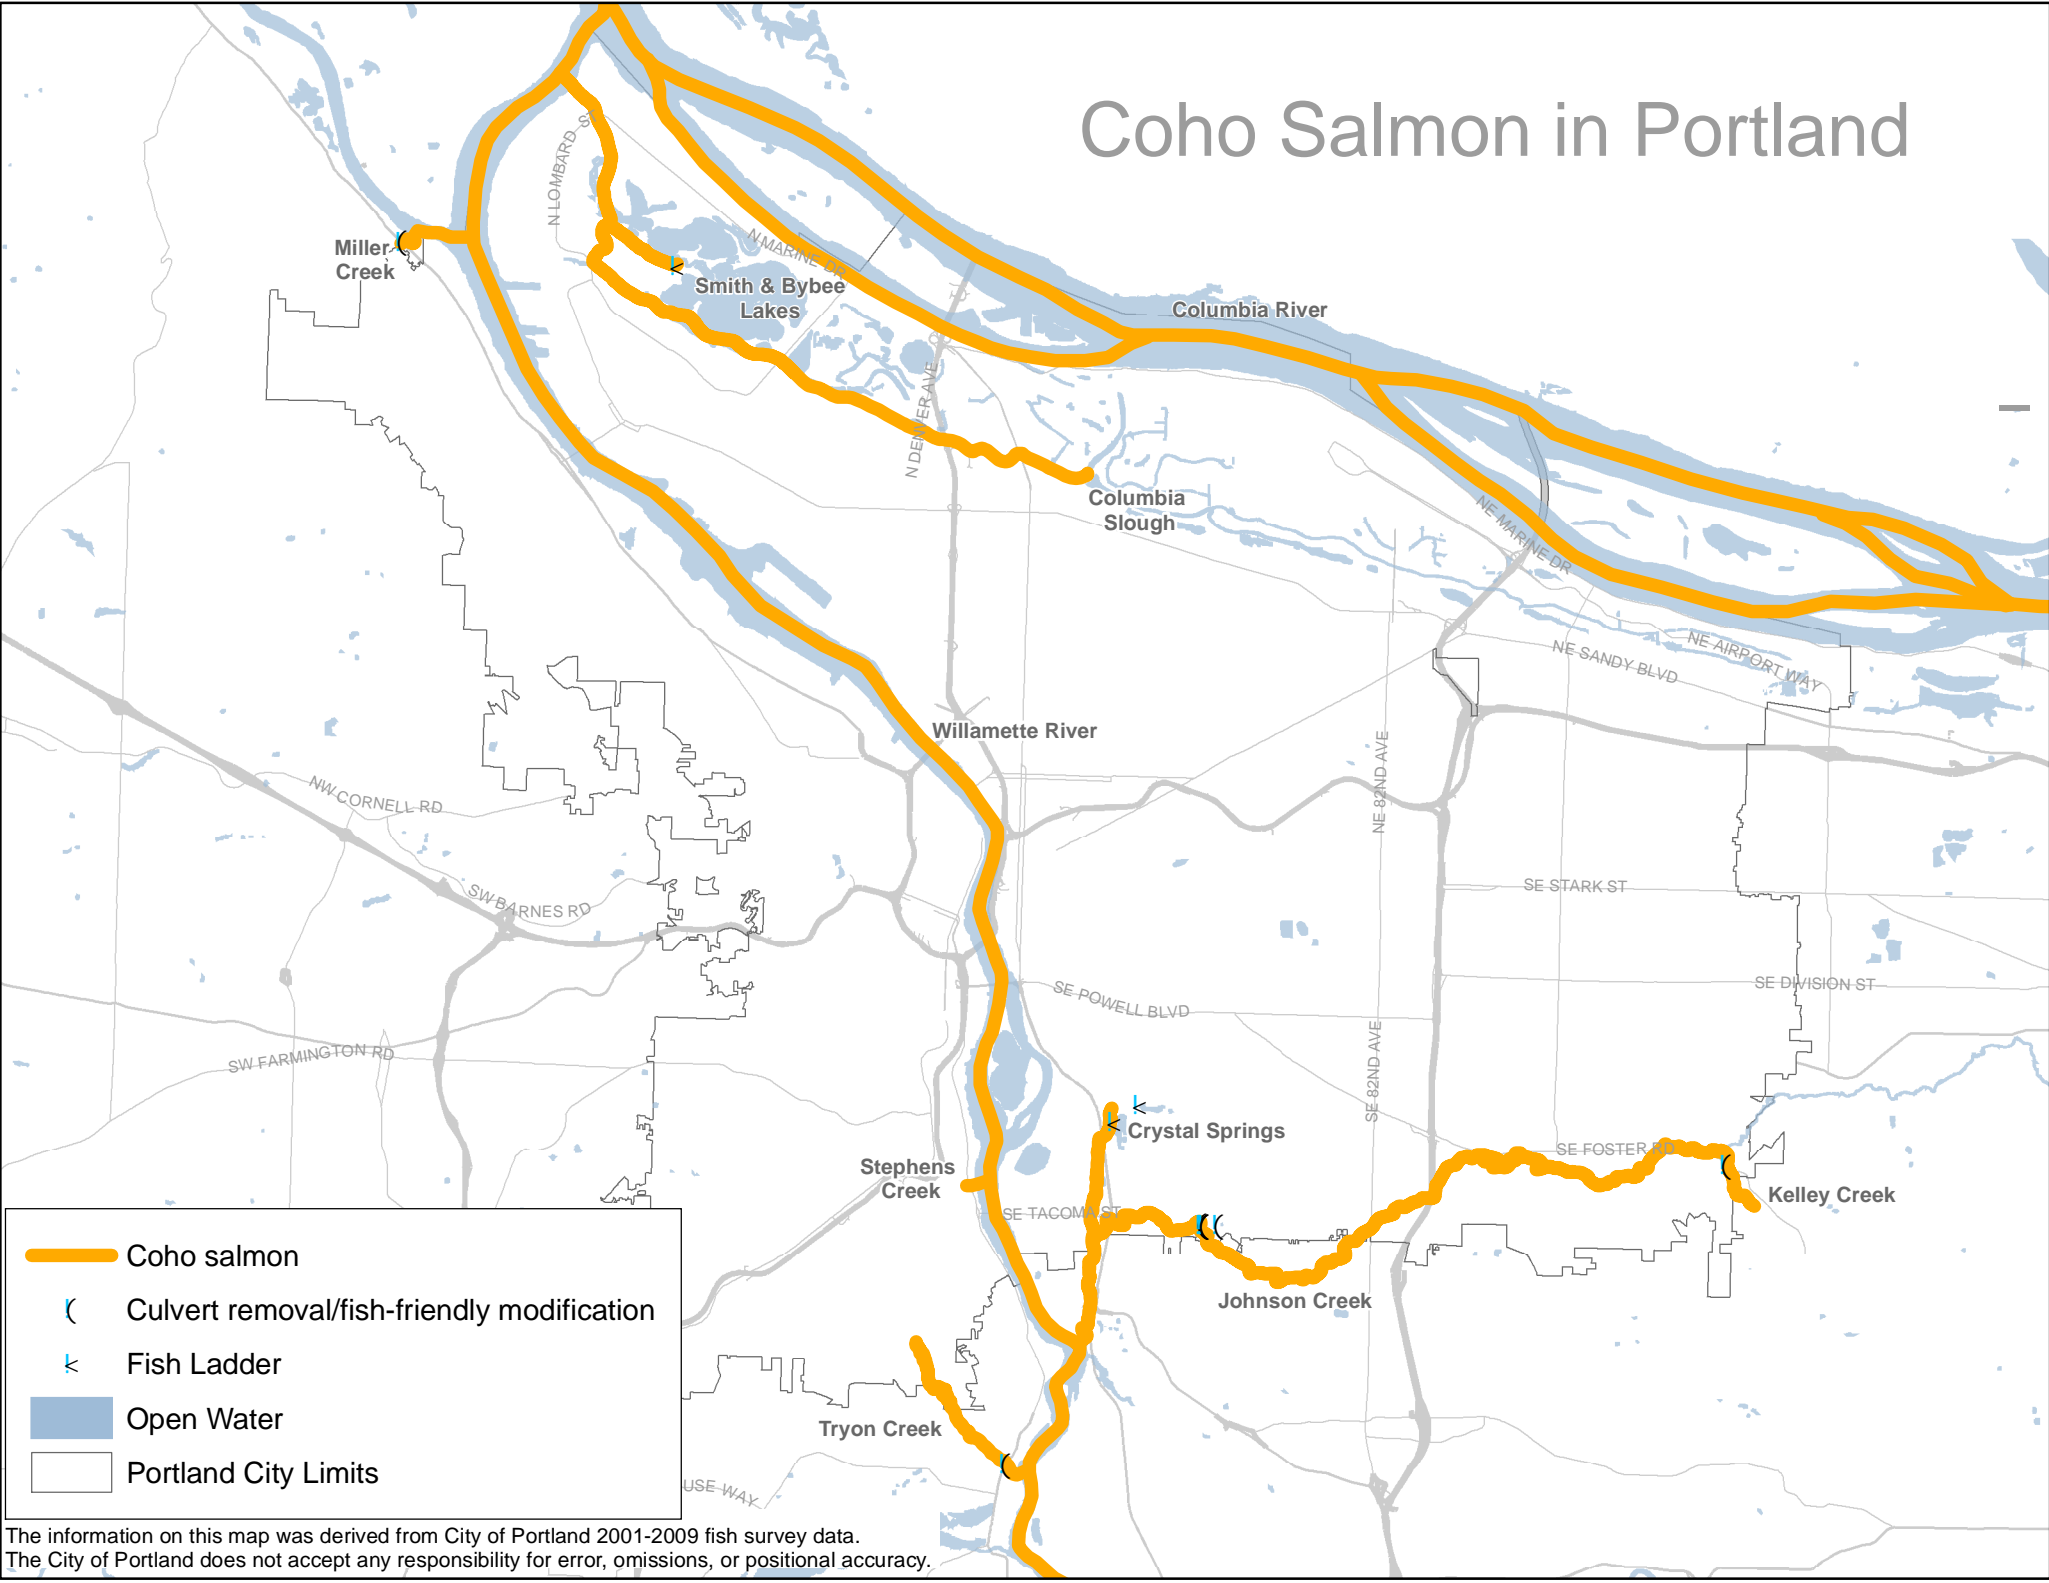

# Coho Salmon in Portland

The information on this map was derived from City of Portland 2001-2009 fish survey data. The City of Portland does not accept any responsibility for error, omissions, or positional accuracy.