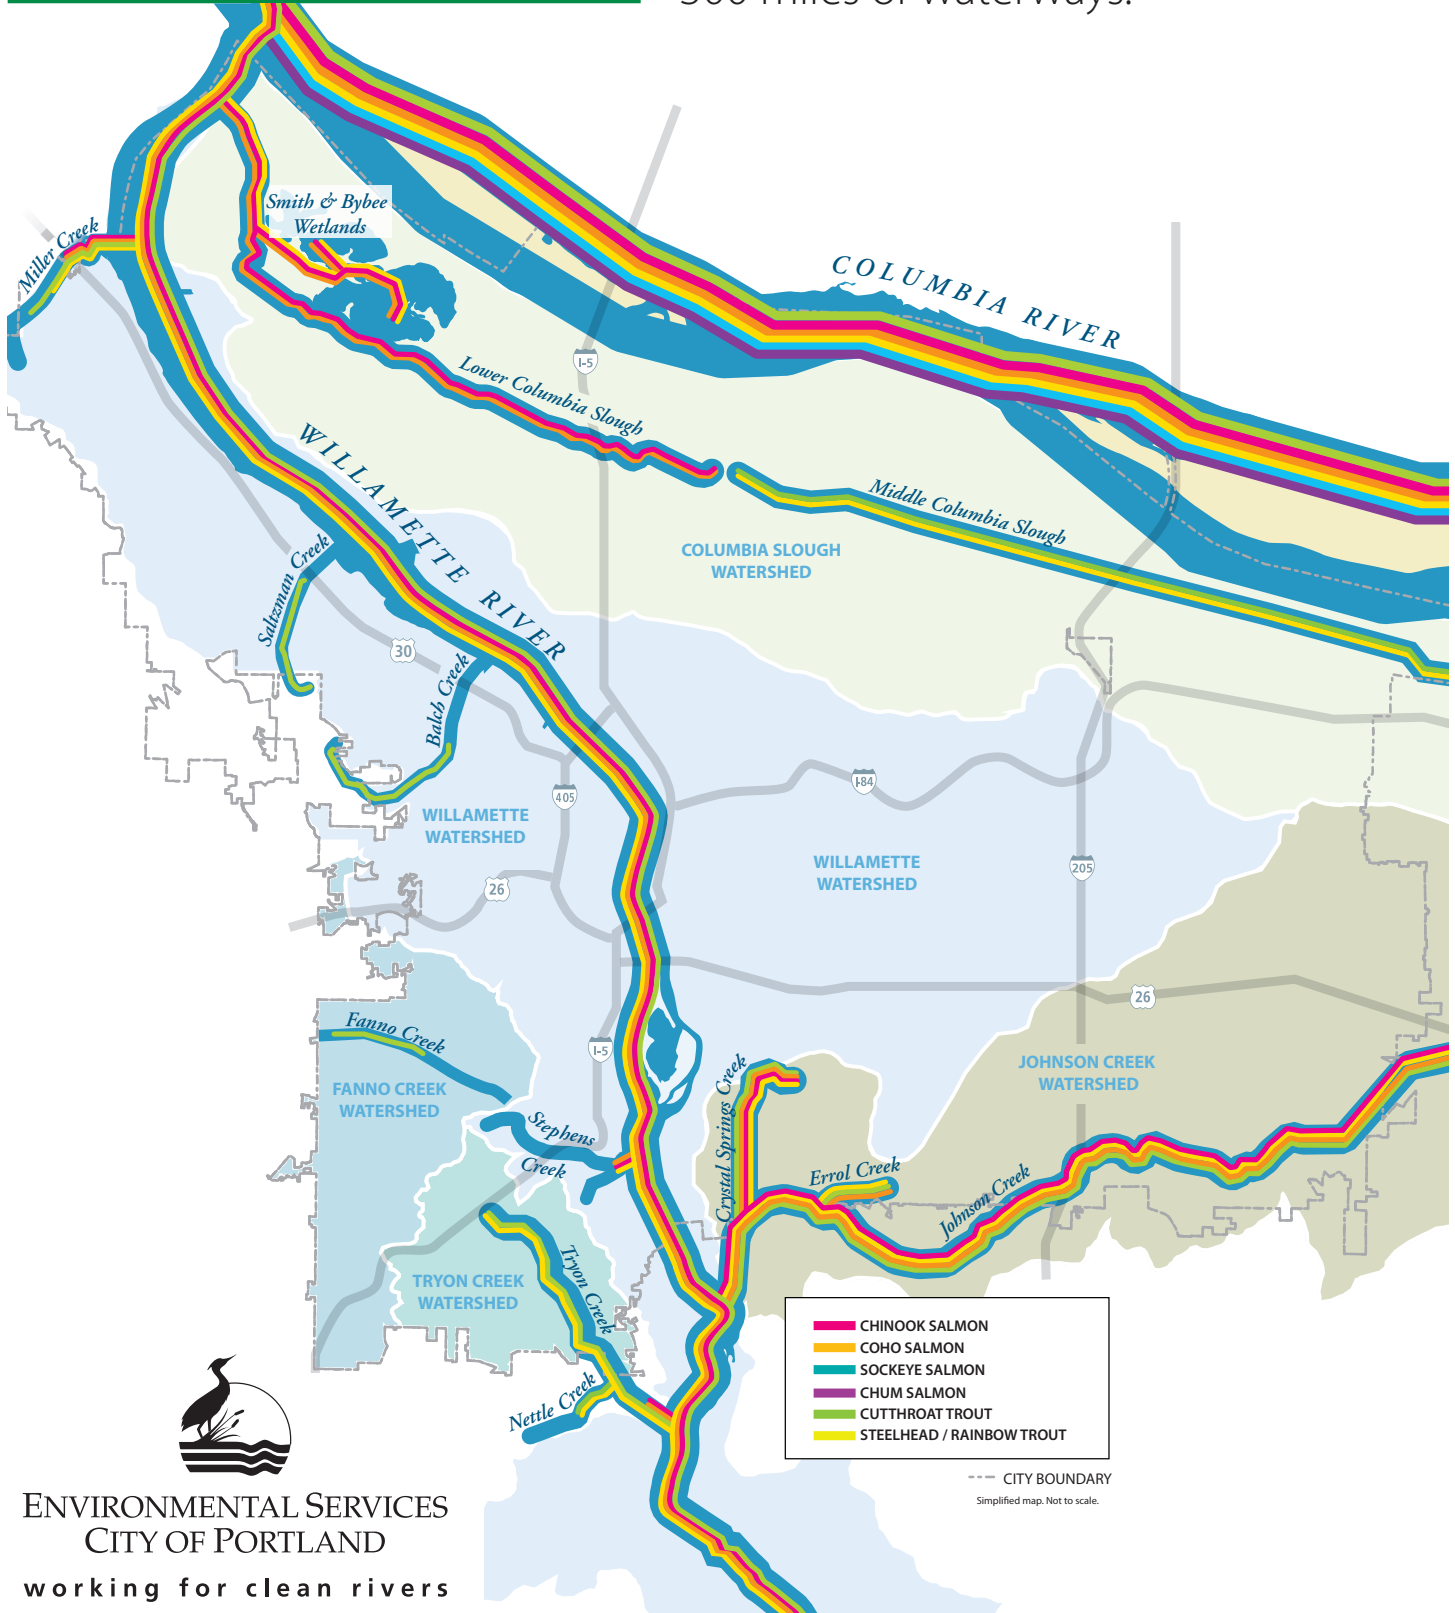

Salmon in Our City

Native salmon and steelhead are found in more than 125 miles of Portland's 300 miles of waterways.

ENVIRONMENTAL SERVICES
CITY OF PORTLAND
working for clean rivers