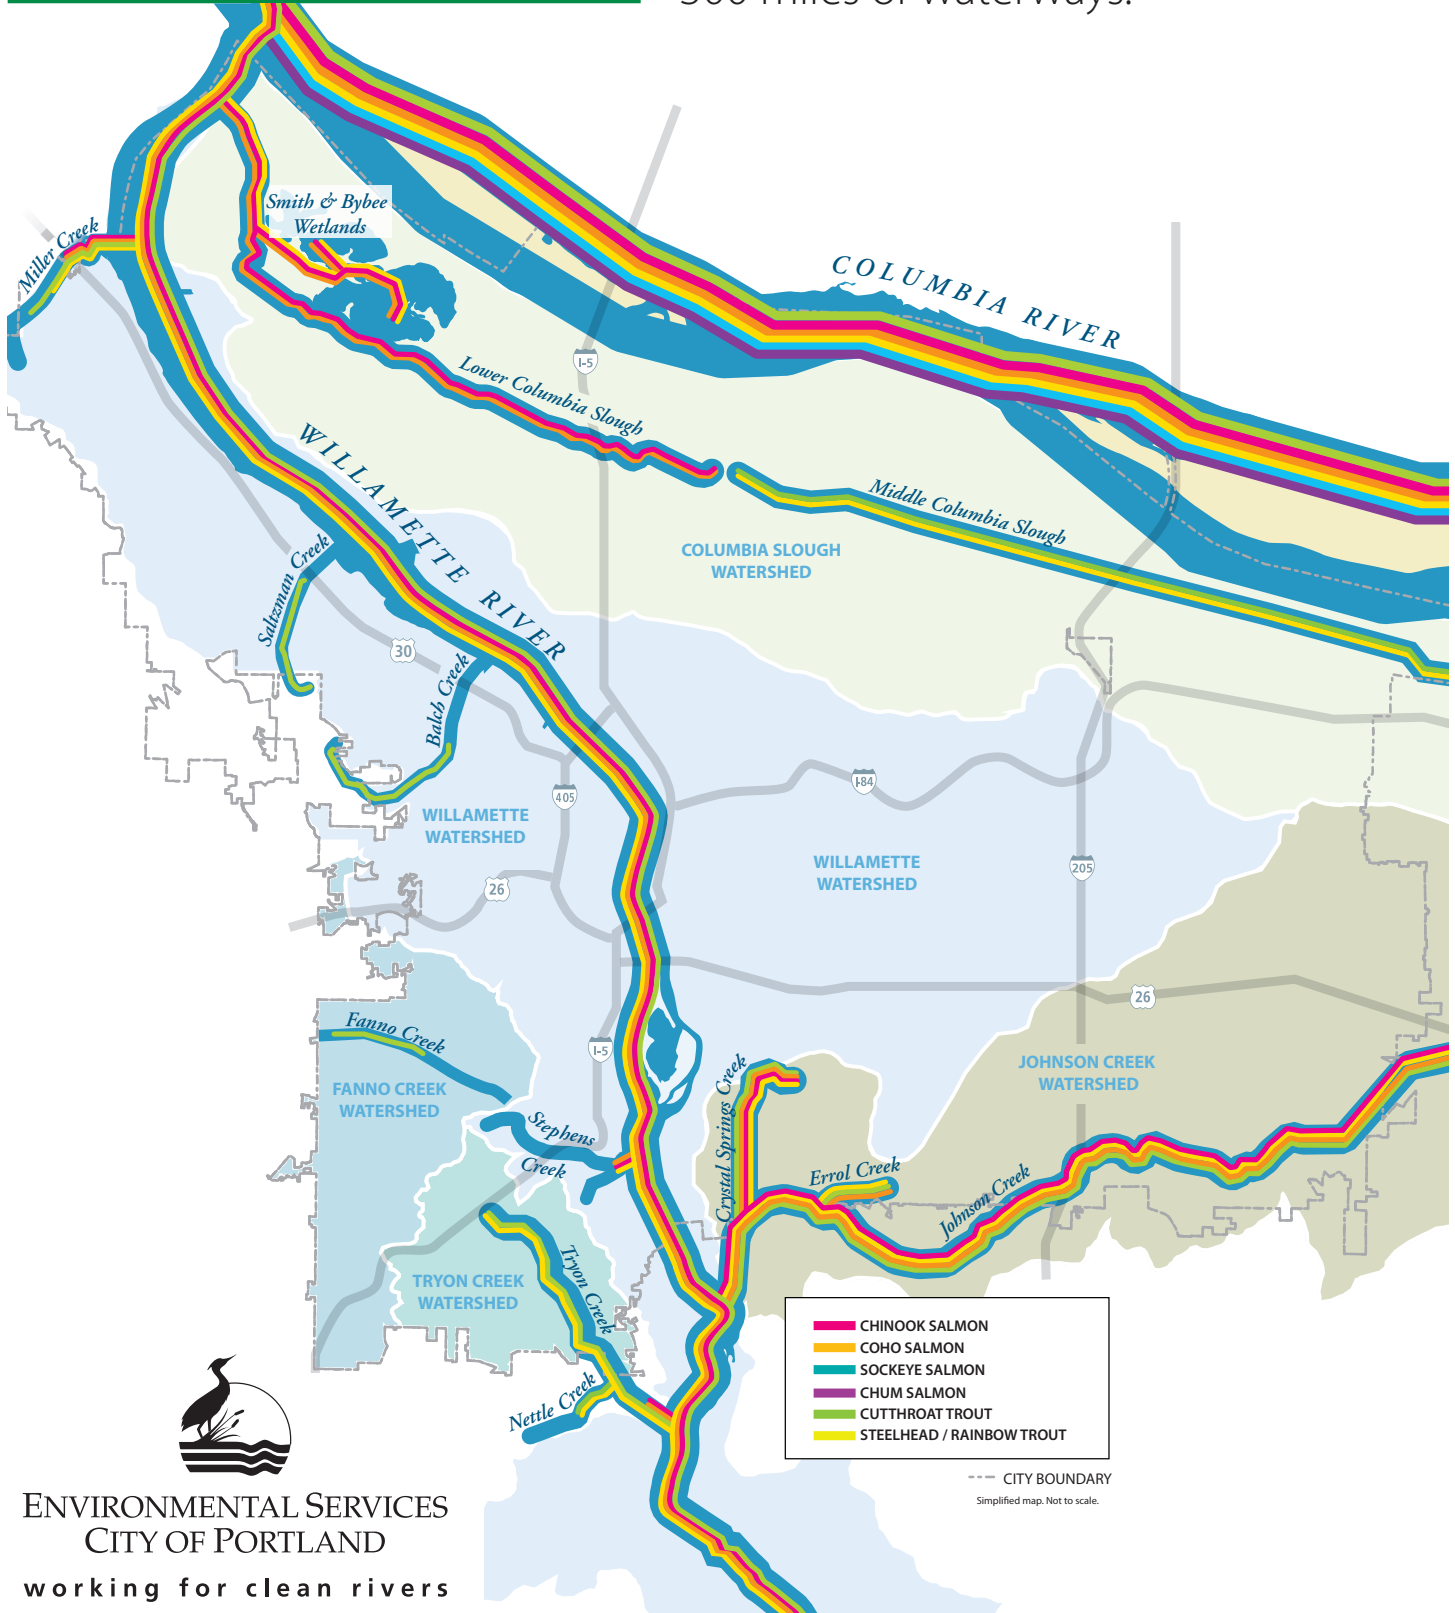

# Salmon in Our City

Native salmon and steelhead are found in more than 125 miles of Portland's 300 miles of waterways.

ENVIRONMENTAL SERVICES  
CITY OF PORTLAND  
working for clean rivers