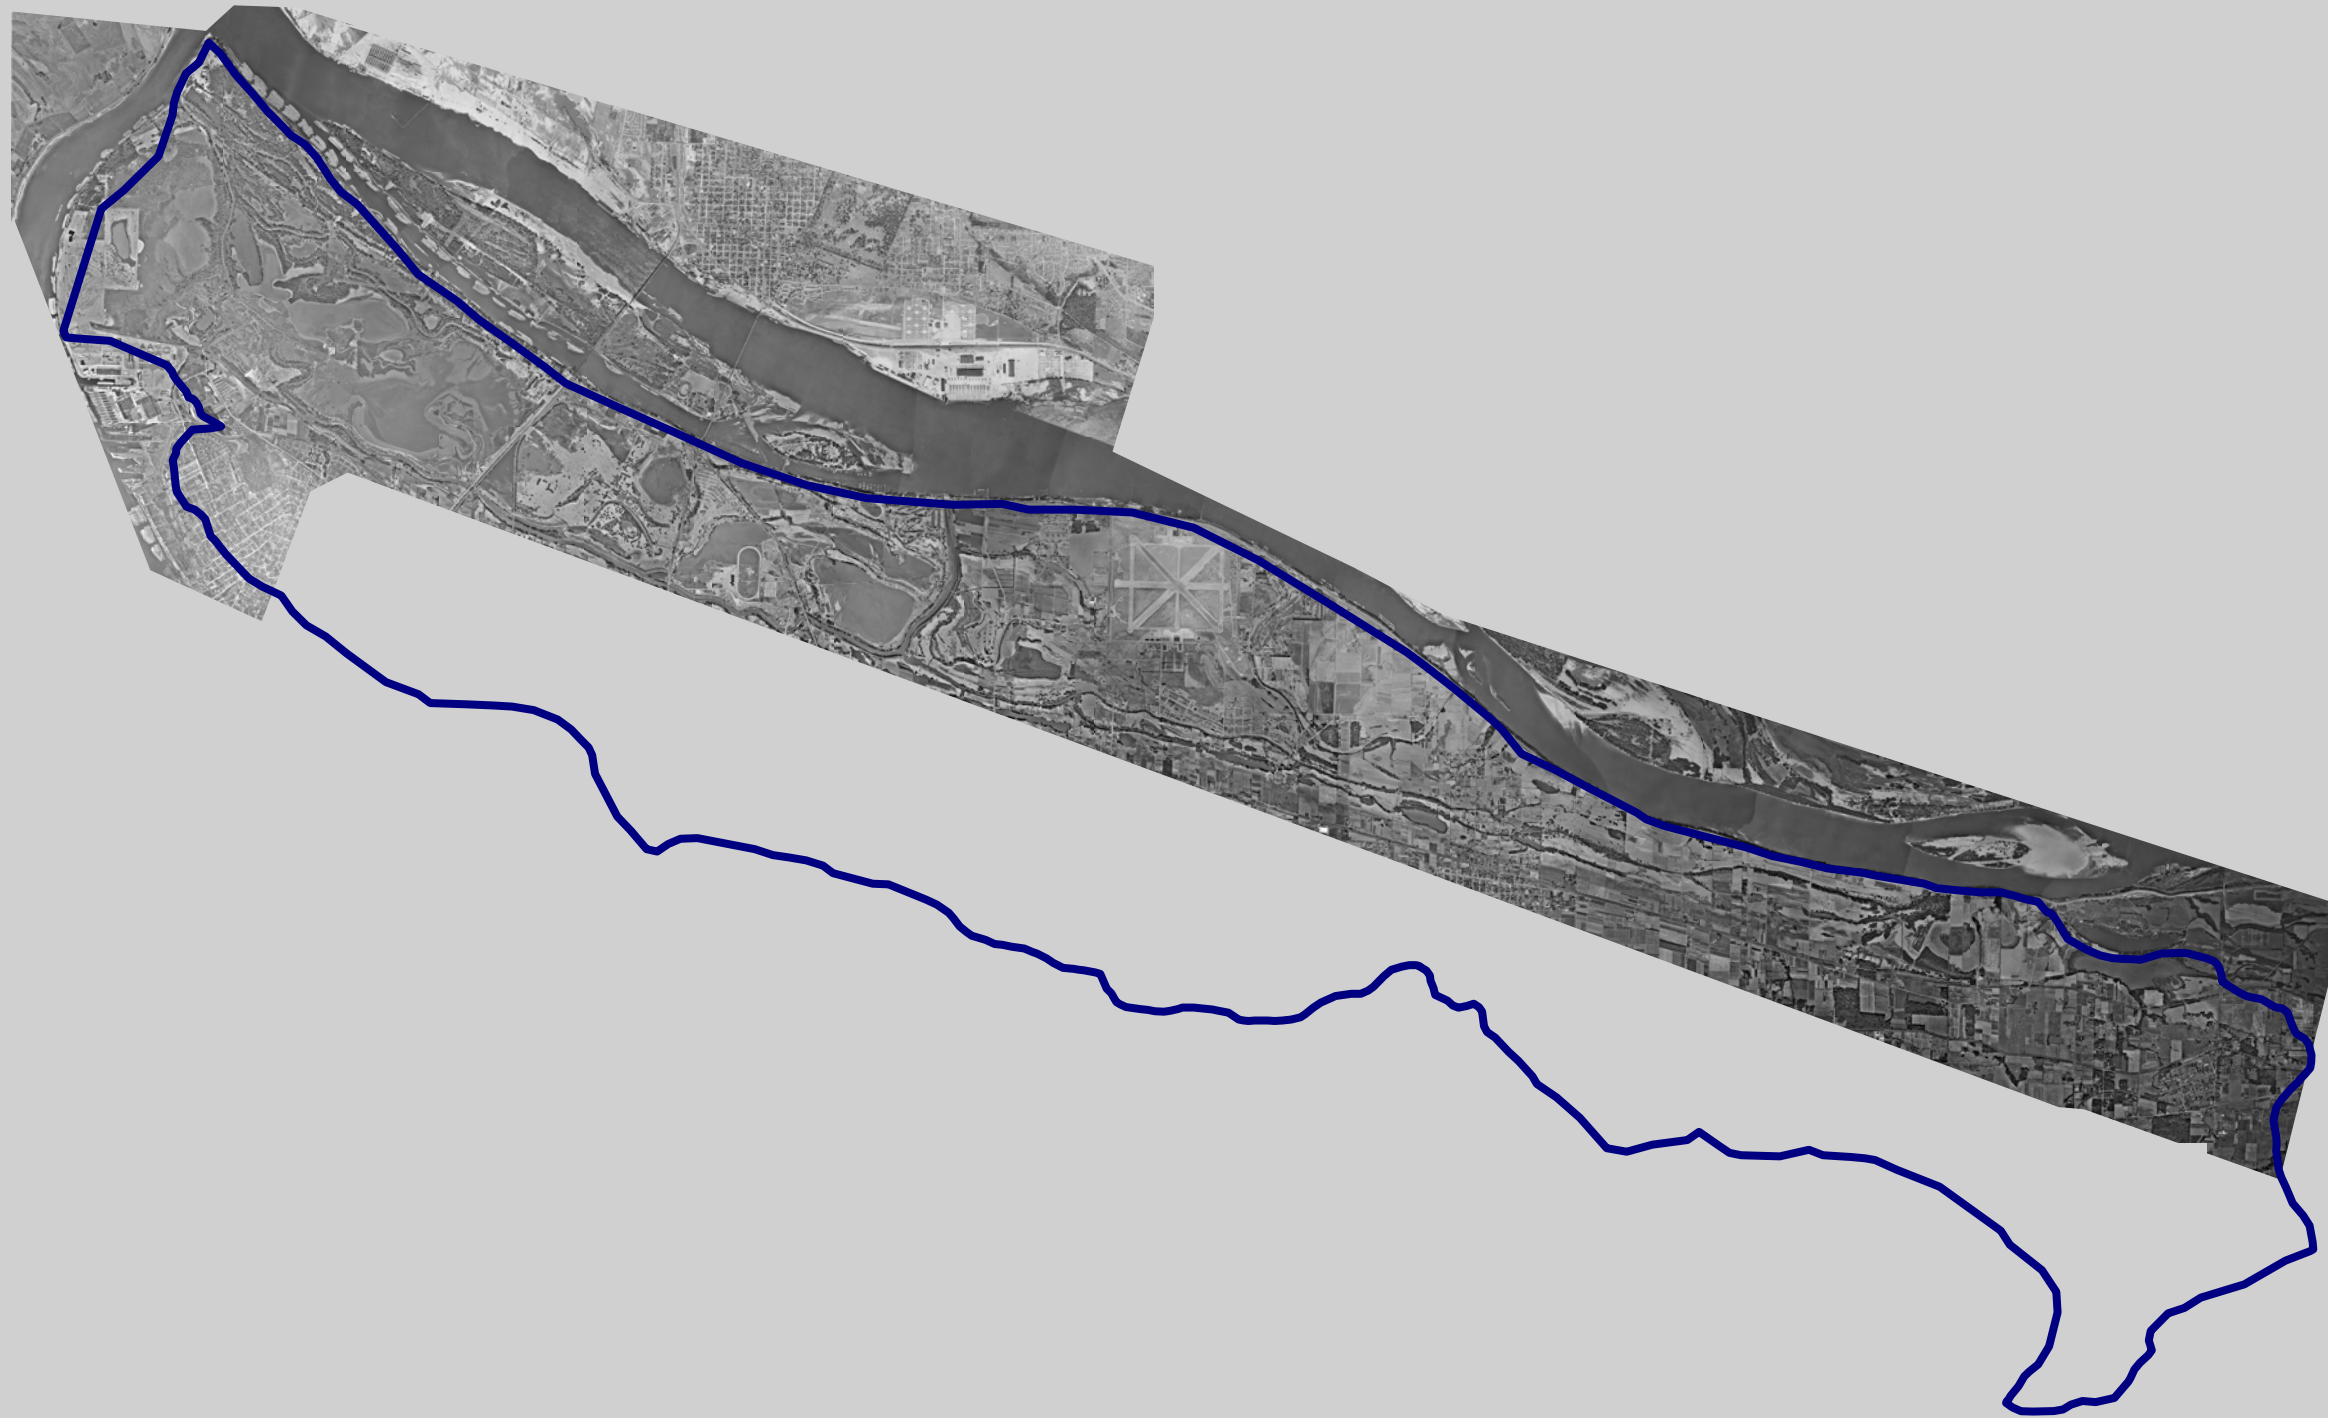

1948 Aerial Image

Legend

 Watershed Boundary

Primary Theme: 1948 Aerial
Provider: Spencer B. Gross
Date: 1948

Modeling/GIS

Date:
01/29/2004

Figure:
10 of 22