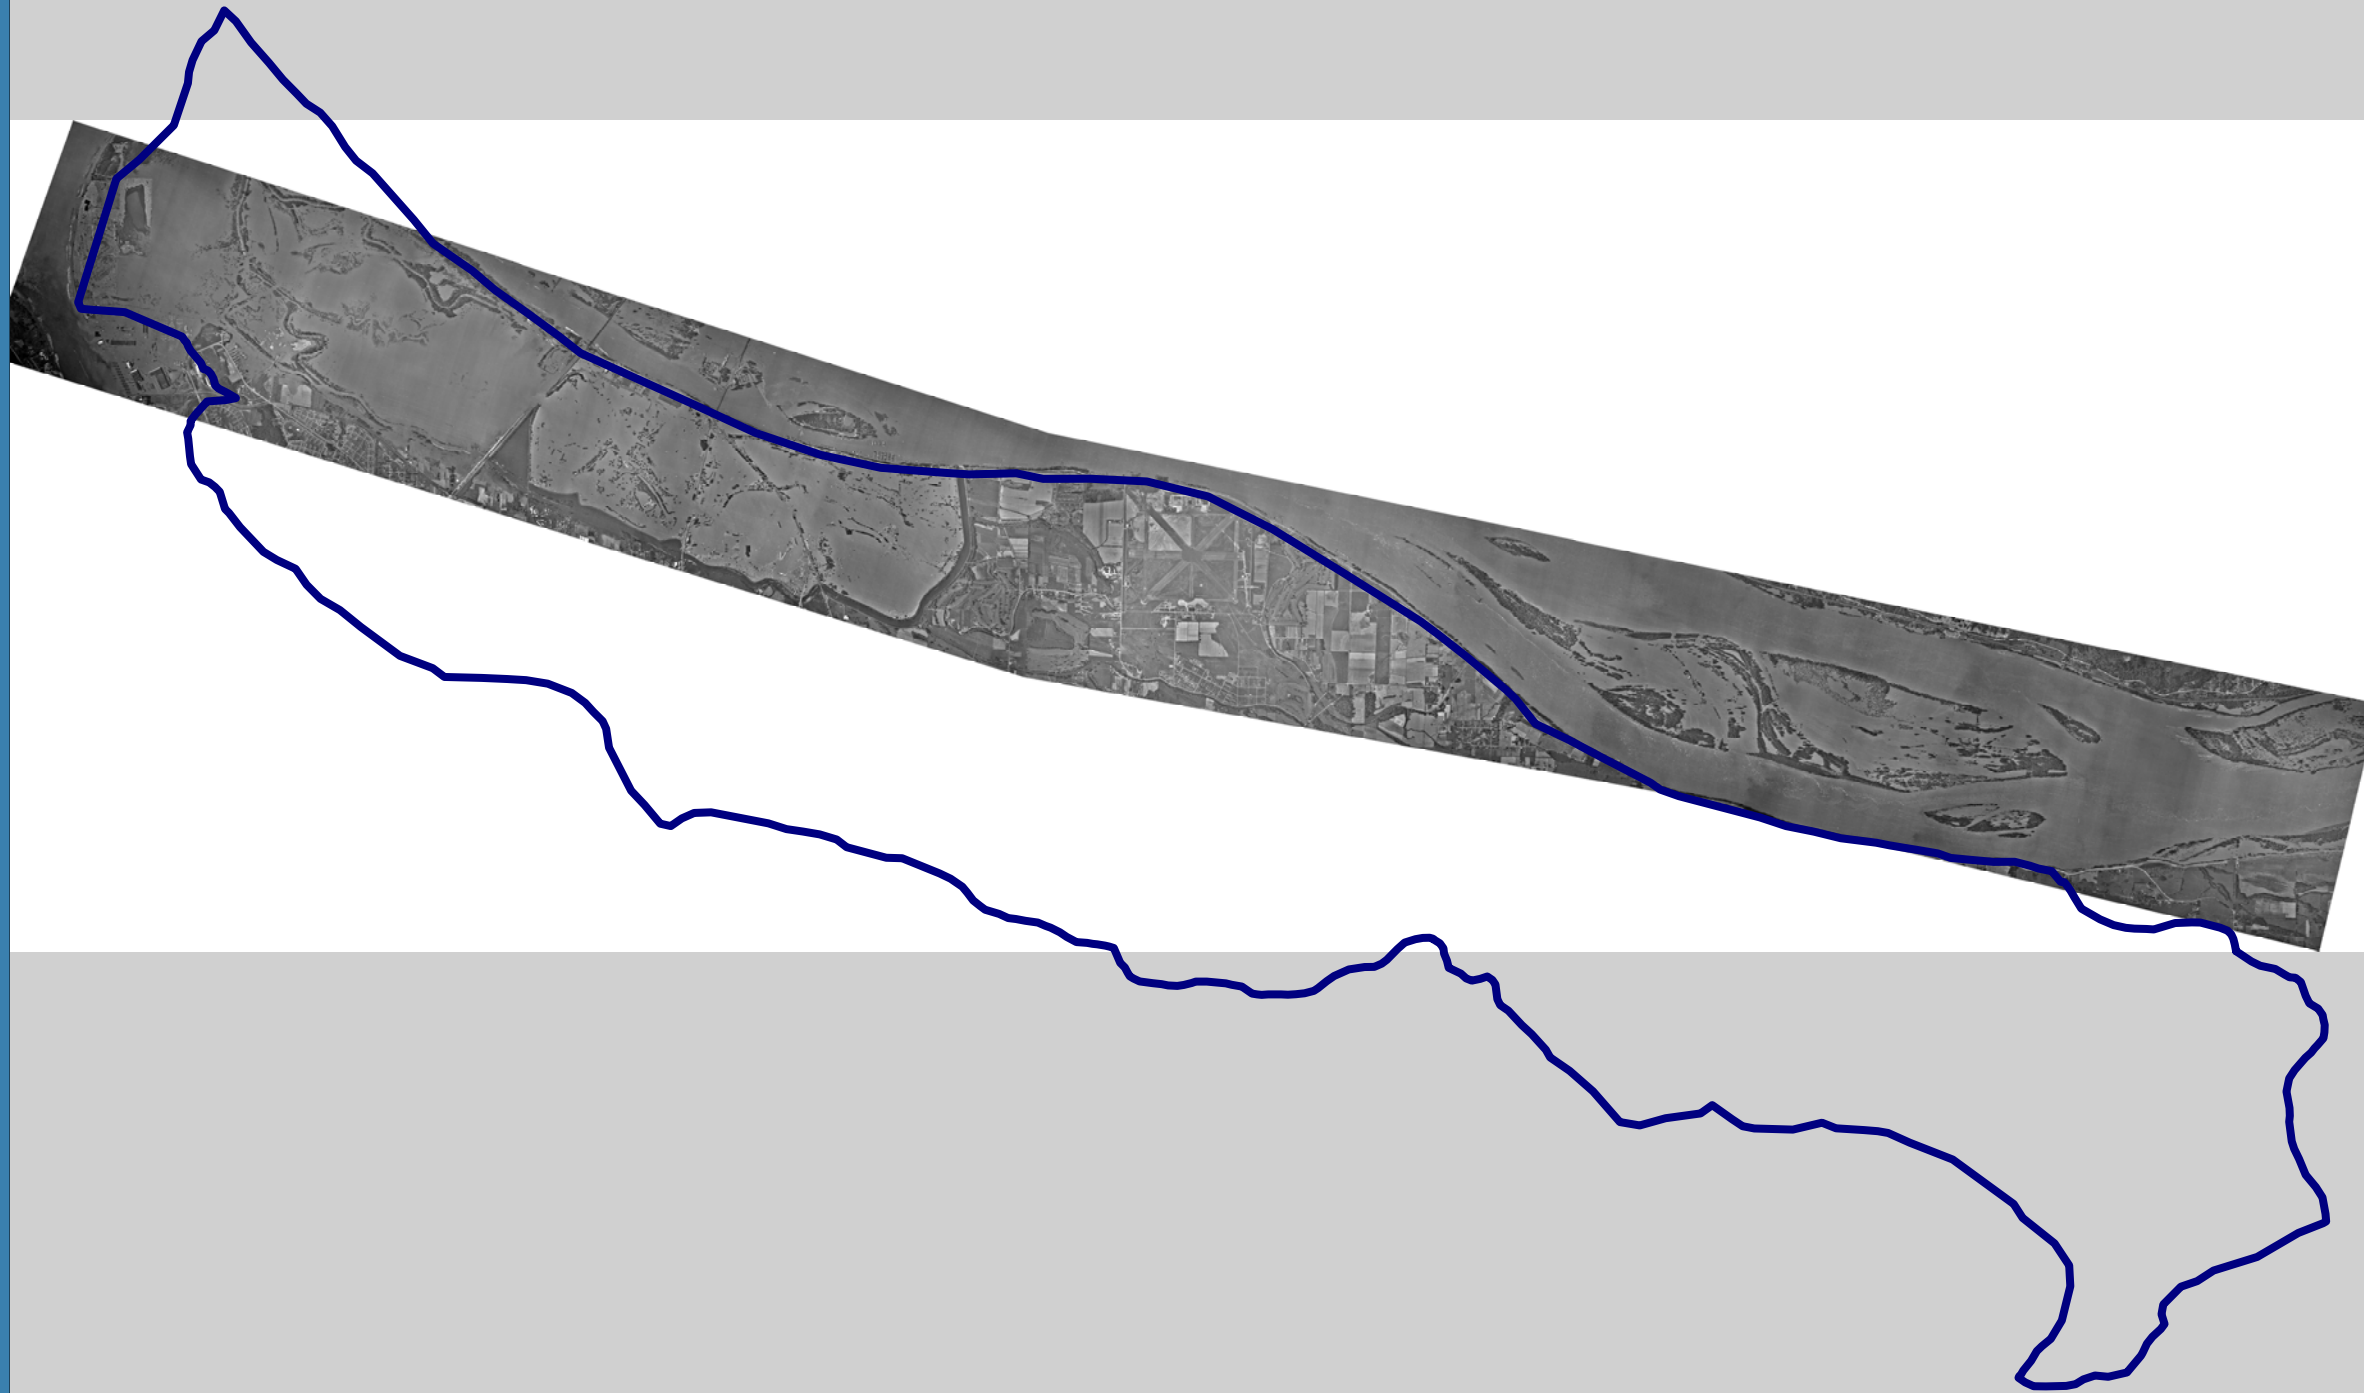

1948 Vanport Flood Image

Legend

 Watershed Boundary

Primary Theme: 1948 Aerial
Provider: Spencer B. Gross
Date: 1948

Modeling/GIS

Date:
01/30/2004

Figure:
10 of 22