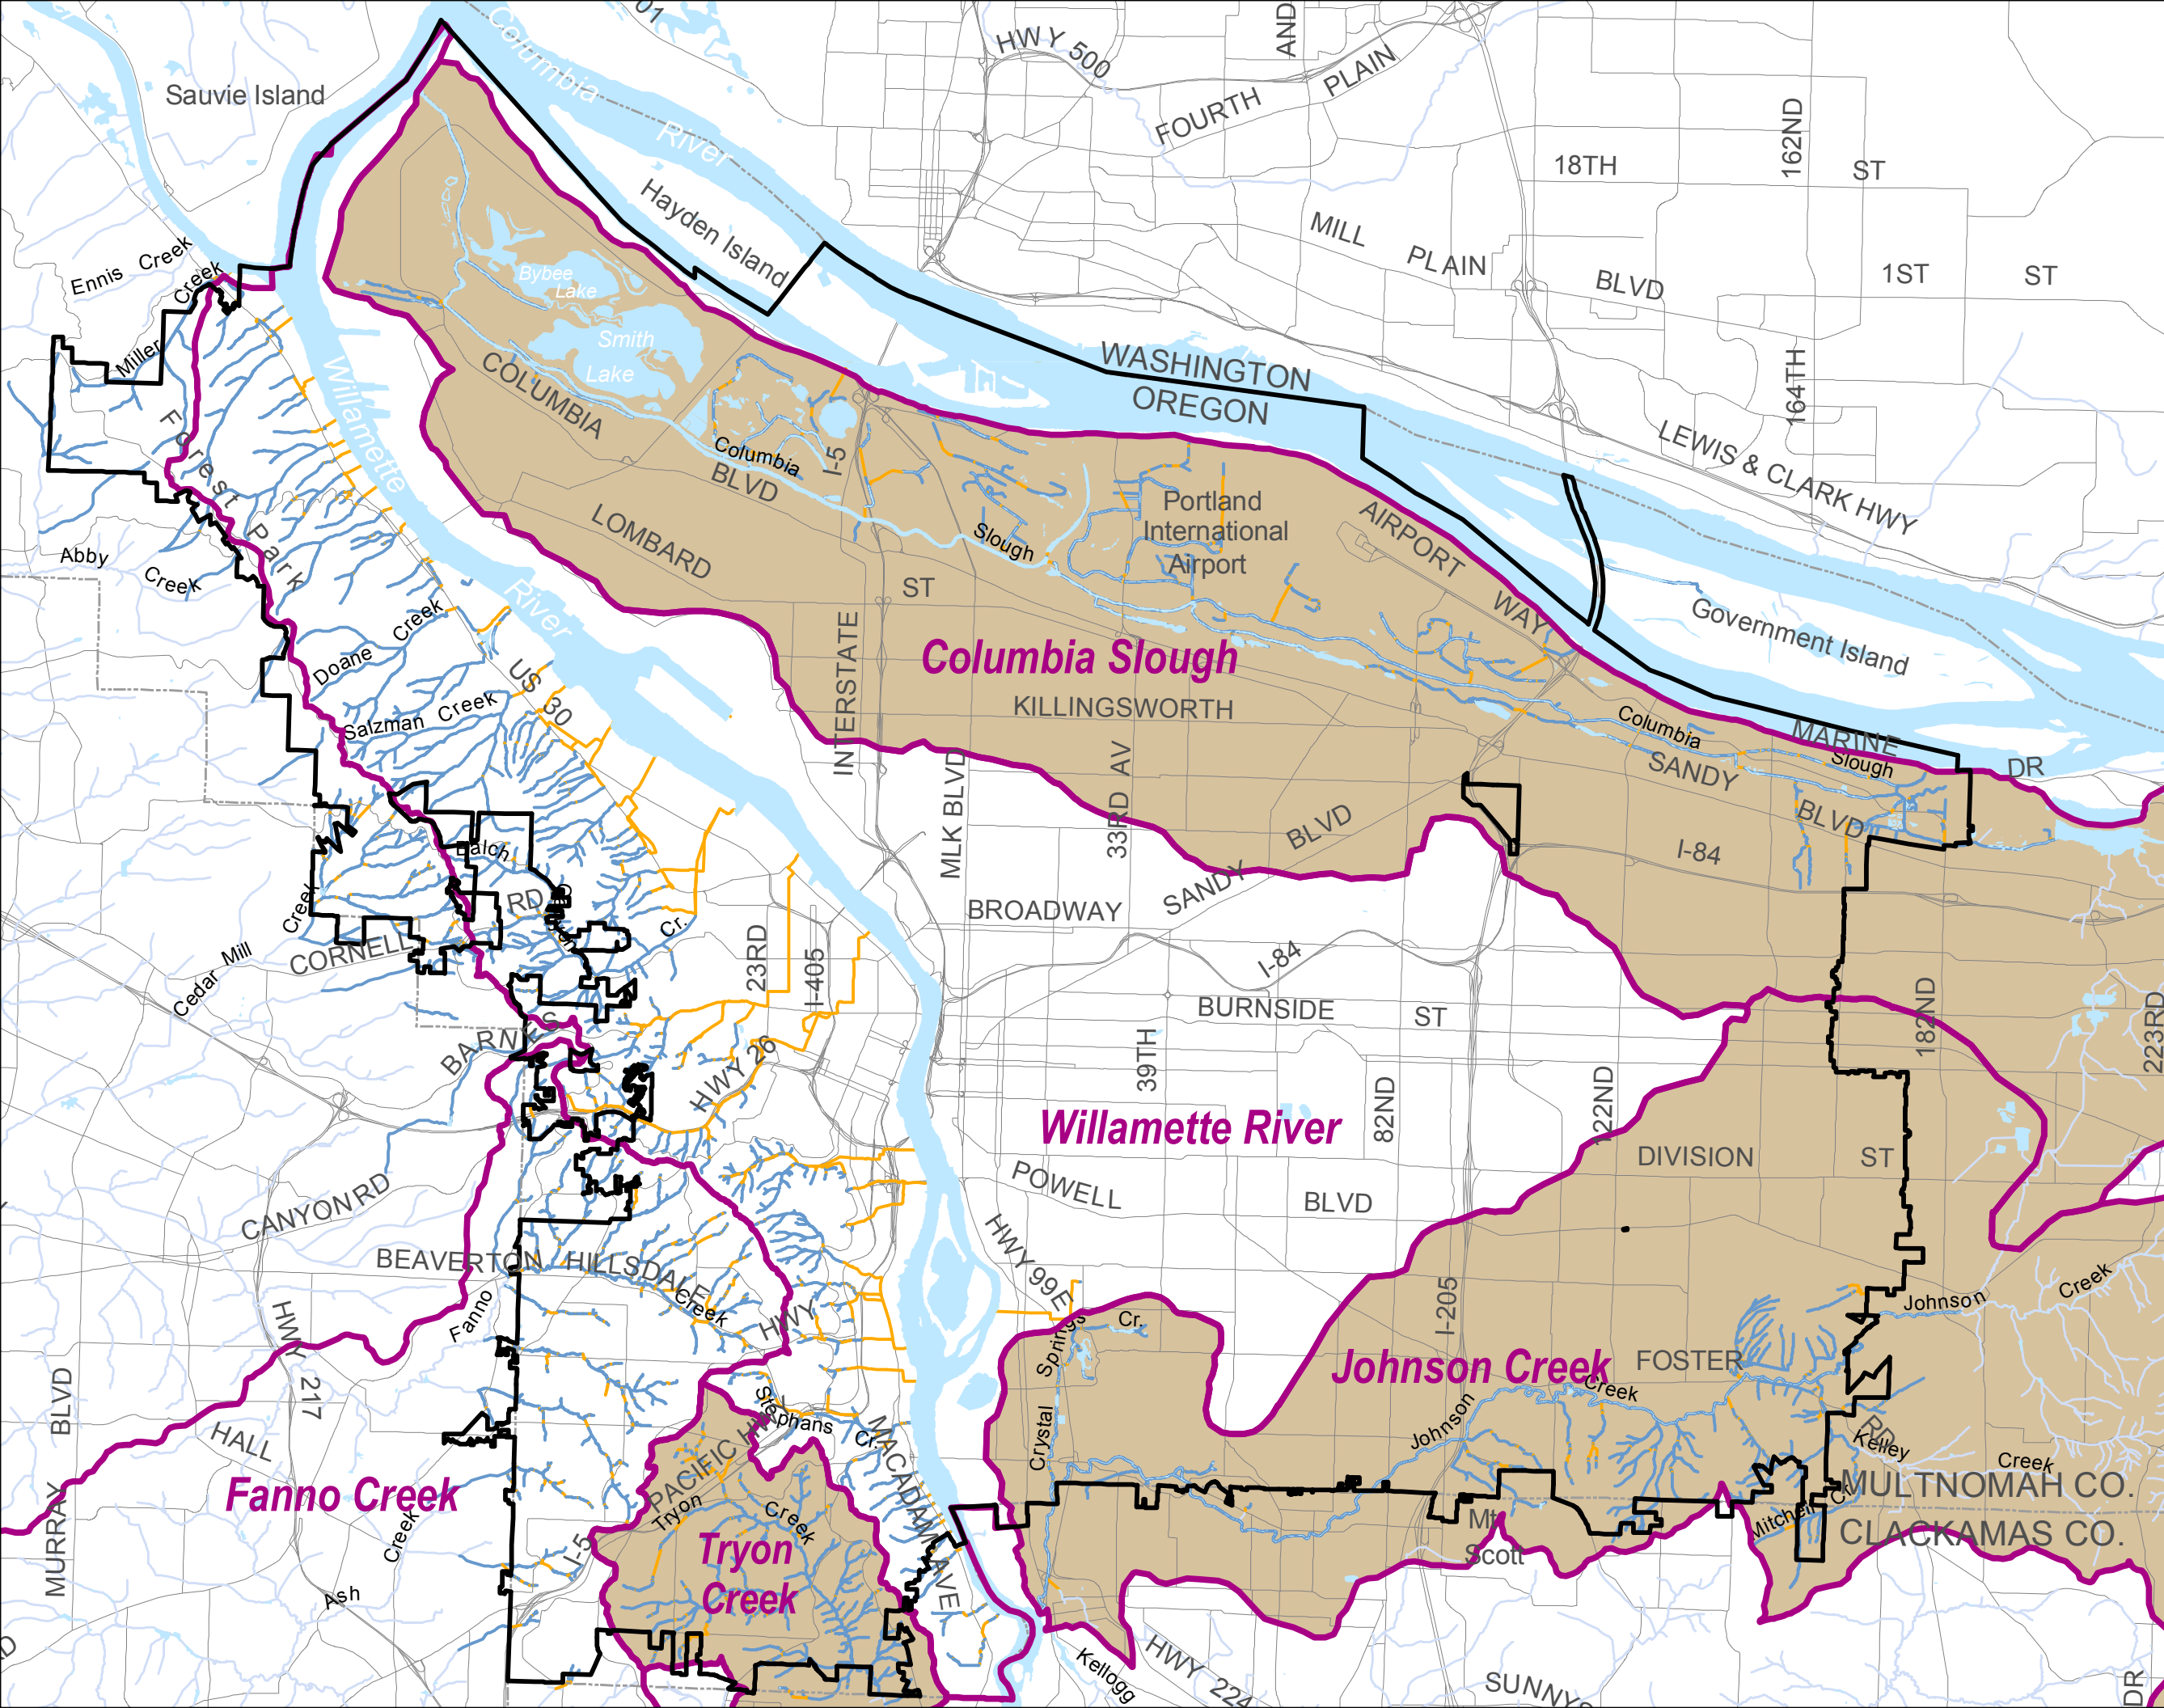

Watershed Councils

Sources: City of Portland Bureau of Planning;
City of Portland Bureau of Environmental Services

-  City Boundary
-  Open Channel
-  Piped Stream
-  Watershed Boundary
-  Watershed Council Member

CITY OF PORTLAND, OREGON
BUREAU OF
Planning

July, 2006