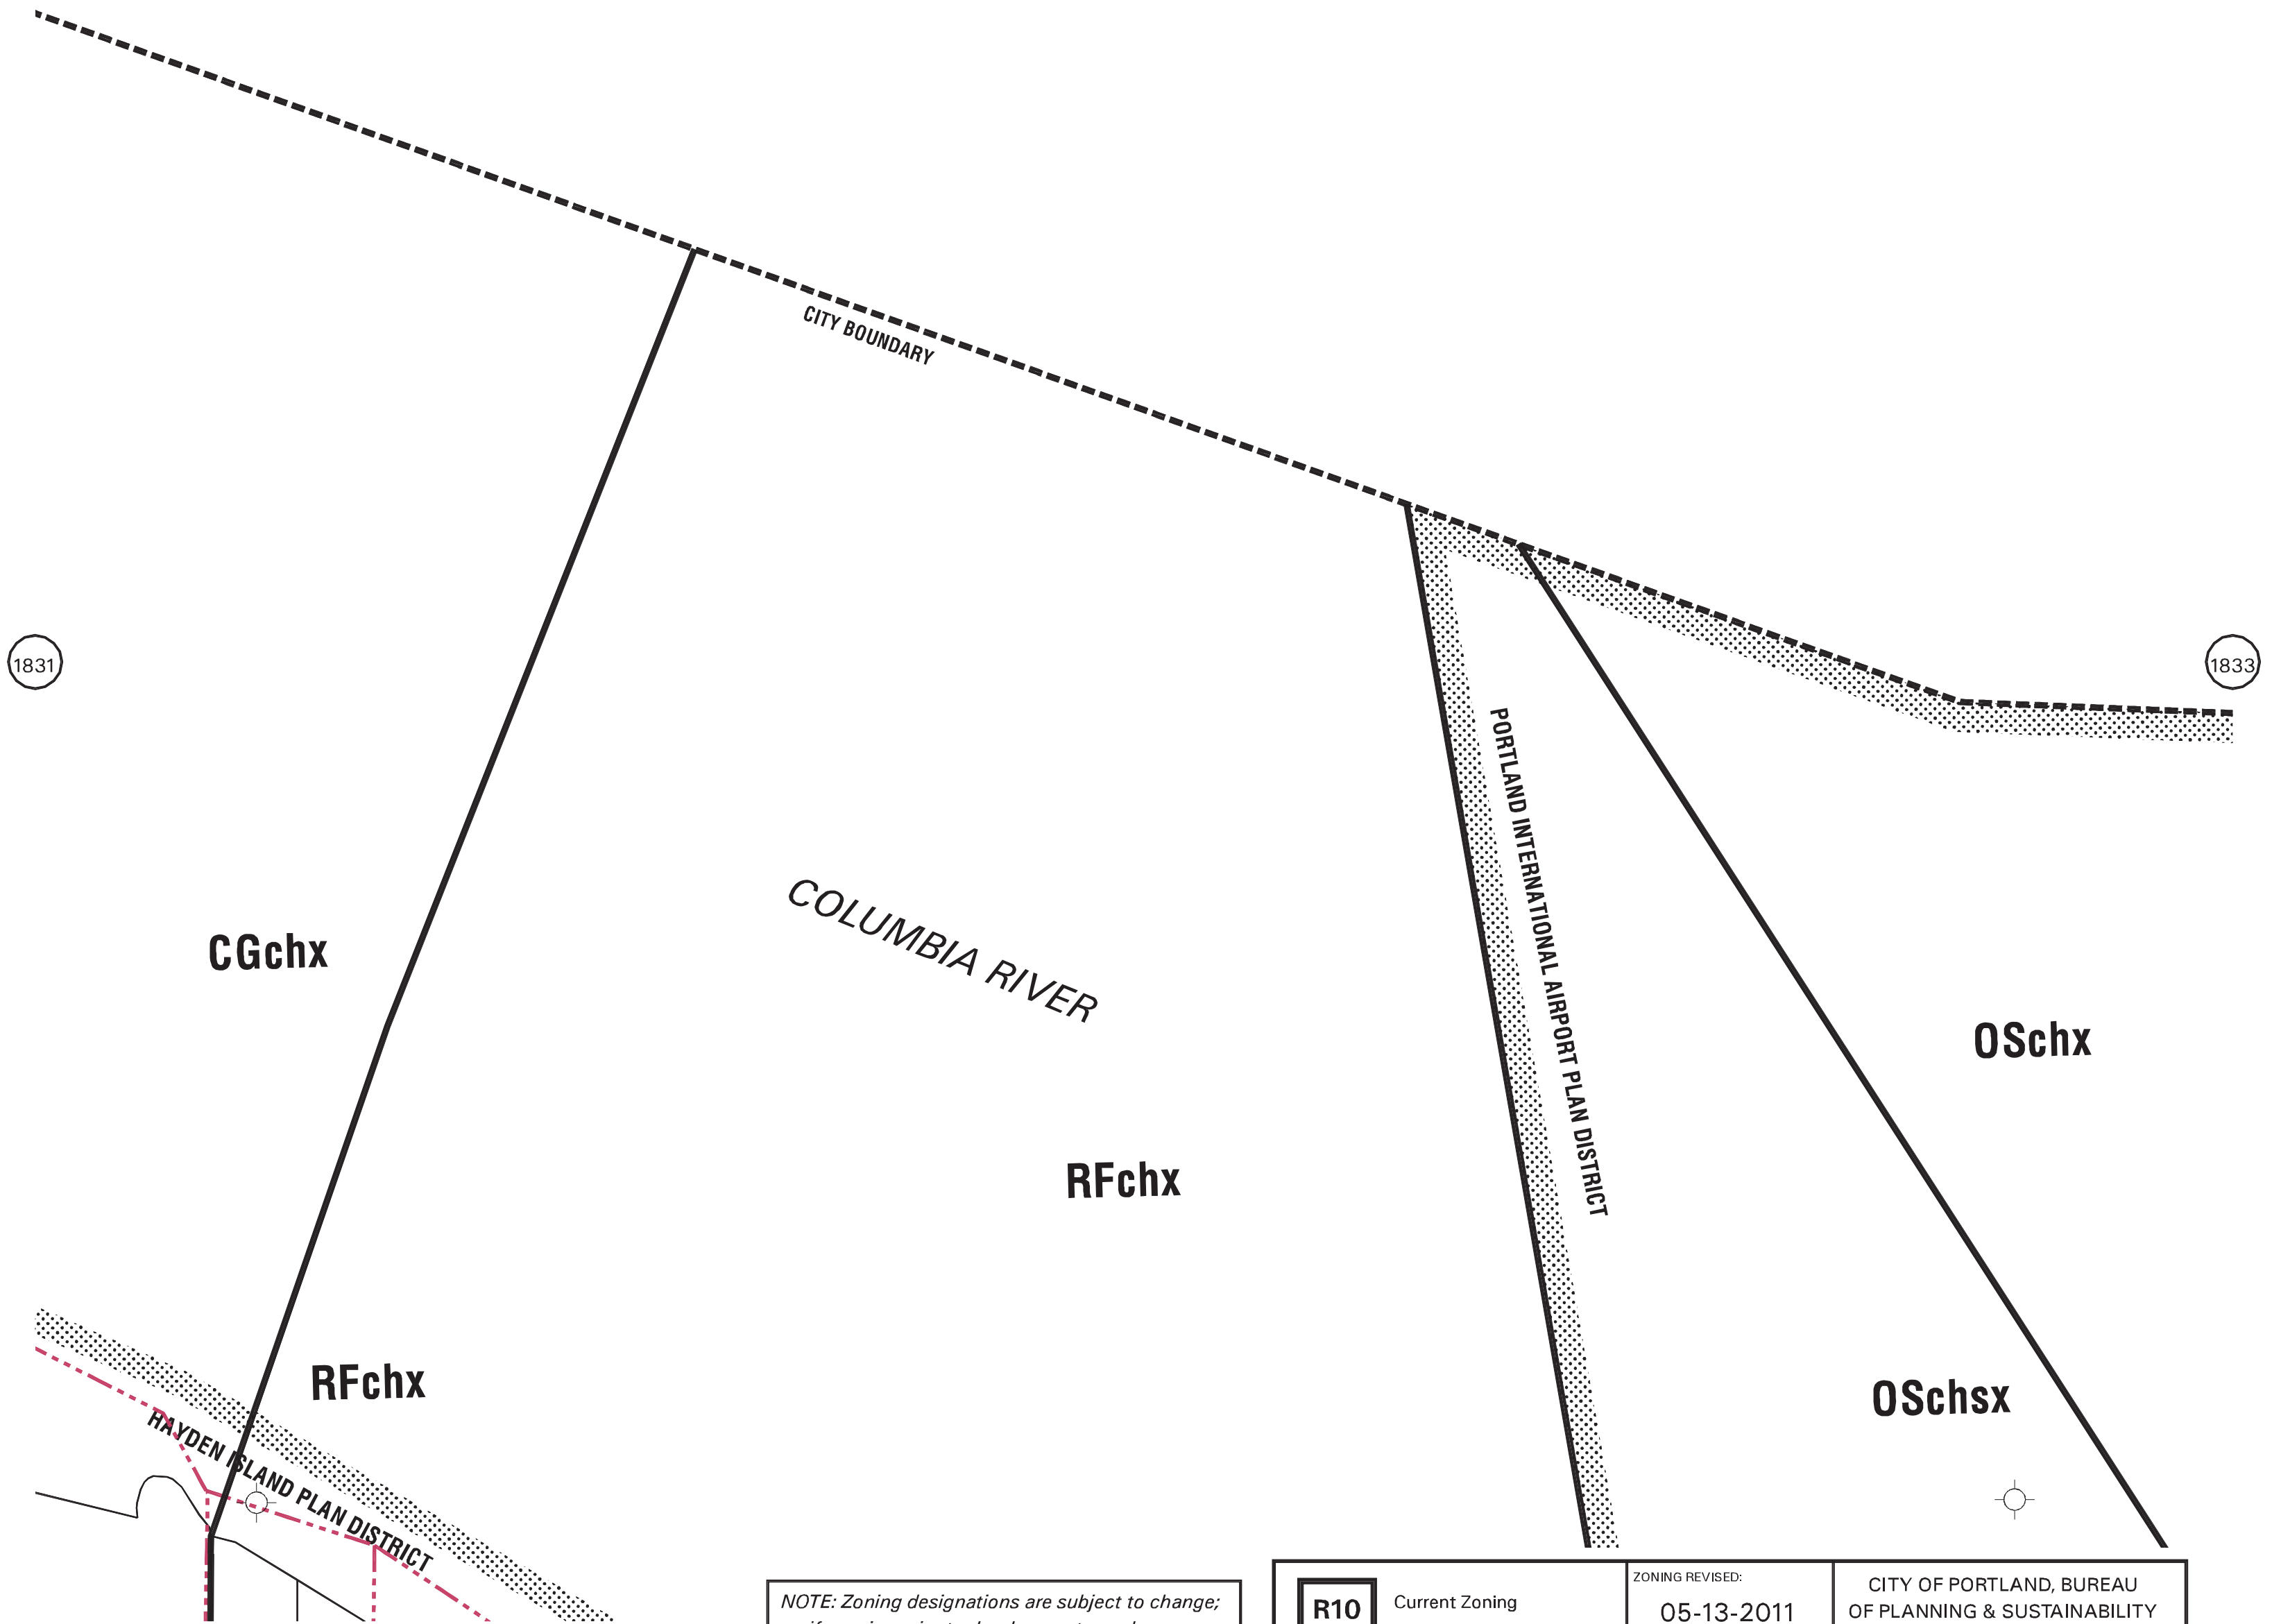

1732

1831

1833

CGchx

COLUMBIA RIVER

RFchx

OSchx

RFchx

PORTLAND INTERNATIONAL AIRPORT PLAN DISTRICT

OSchsx

HAYDEN ISLAND PLAN DISTRICT

NOTE: Zoning designations are subject to change; verify zoning prior to development or sales.

-  Plan District Boundary
-  Historic or Conservation District or N.R.M.P. Boundary
-  Zoning Line

1932

R10 Current Zoning  Maximum Potential Zoning as per Comprehensive Plan  (R10)  State ID Map Boundary	ZONING REVISED: 05-13-2011	CITY OF PORTLAND, BUREAU OF PLANNING & SUSTAINABILITY	
	BASEMAP ACQUIRED: 07 - 2010	 SCALE IN FEET	
	LEGAL DESCRIPTION: SE 1/4 SEC. 35 - 2N - 1E	 1832	