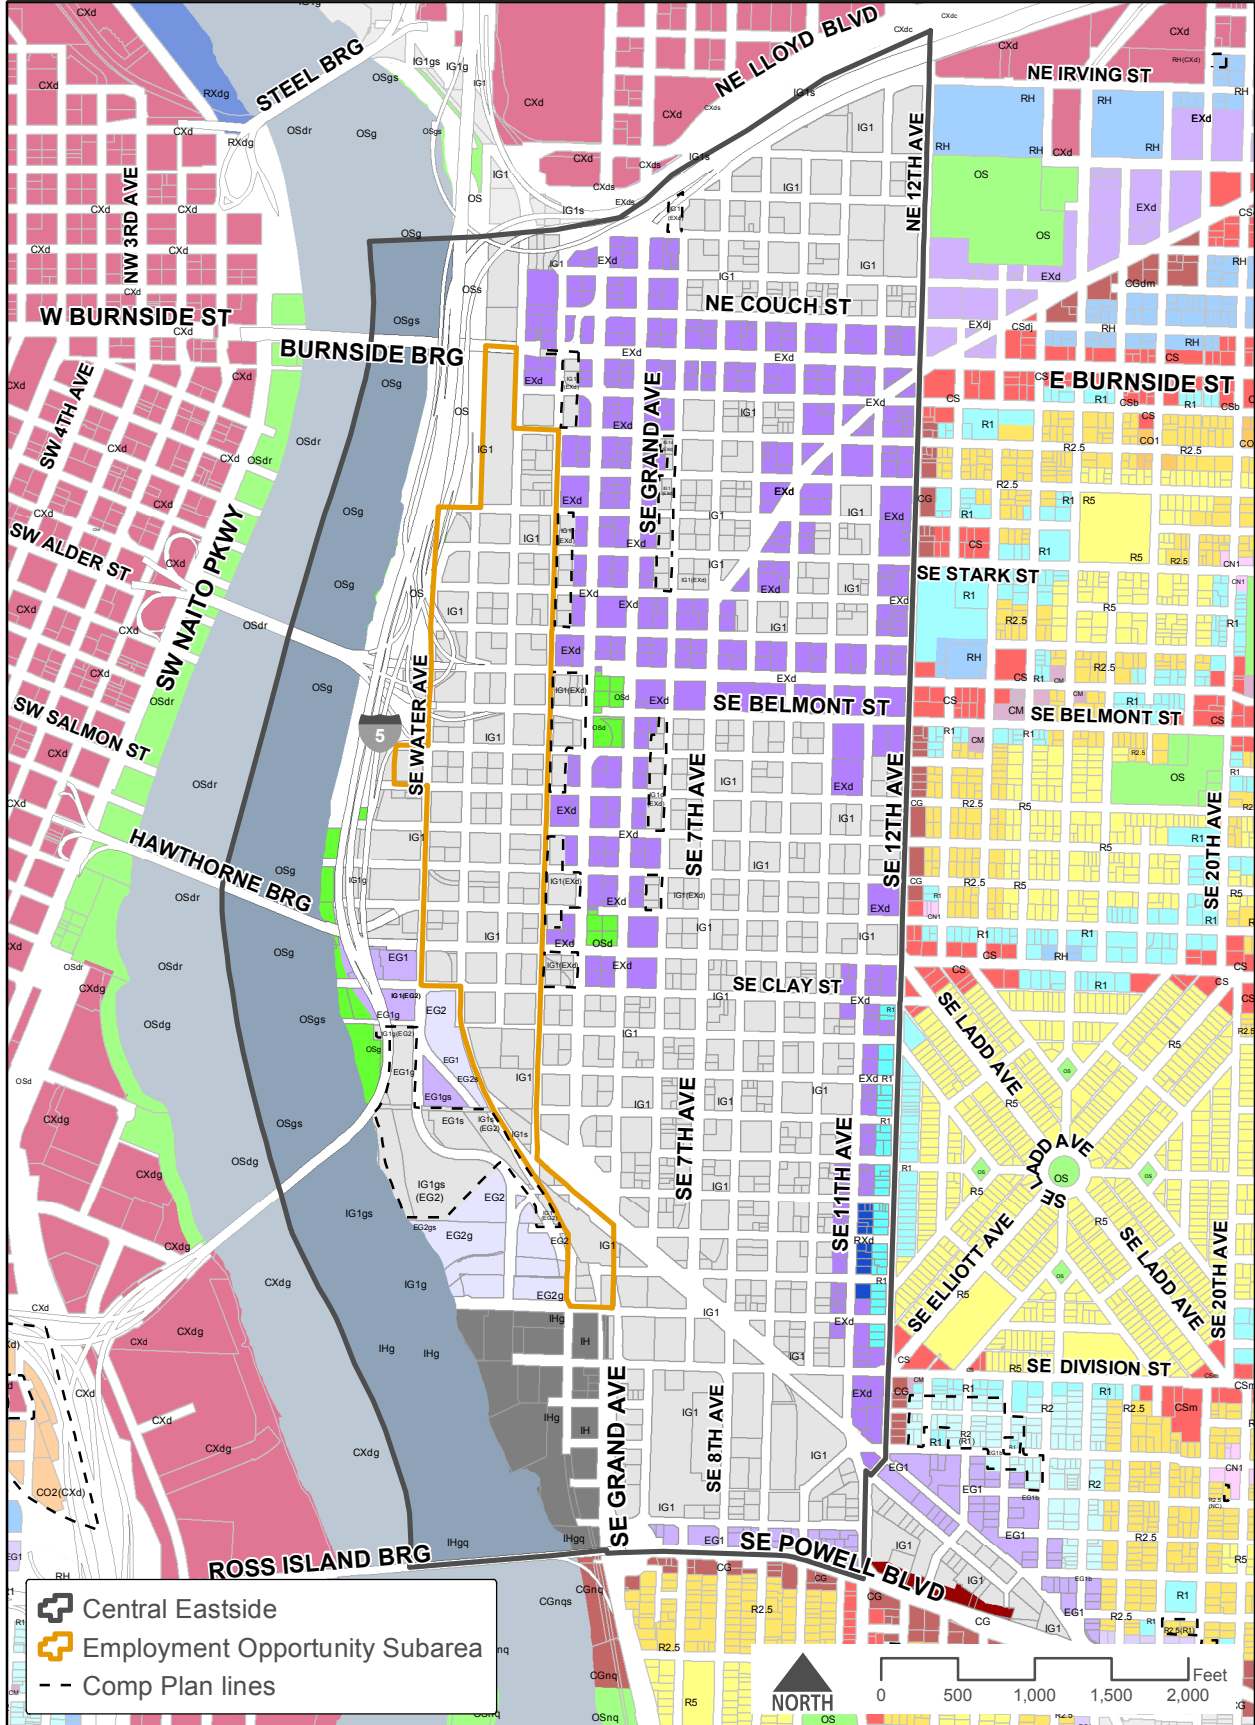

# Central Eastside Subdistrict

# Current Zoning & Comprehensive Plan Designation

August 15, 2013 City of Portland | Bureau of Planning and Sustainability | Geographic Information System

The information on this map was derived from City of Portland GIS databases. Care was taken in the creation of this map but it is provided "as is". The City of Portland cannot accept any responsibility for error, omissions or positional accuracy.