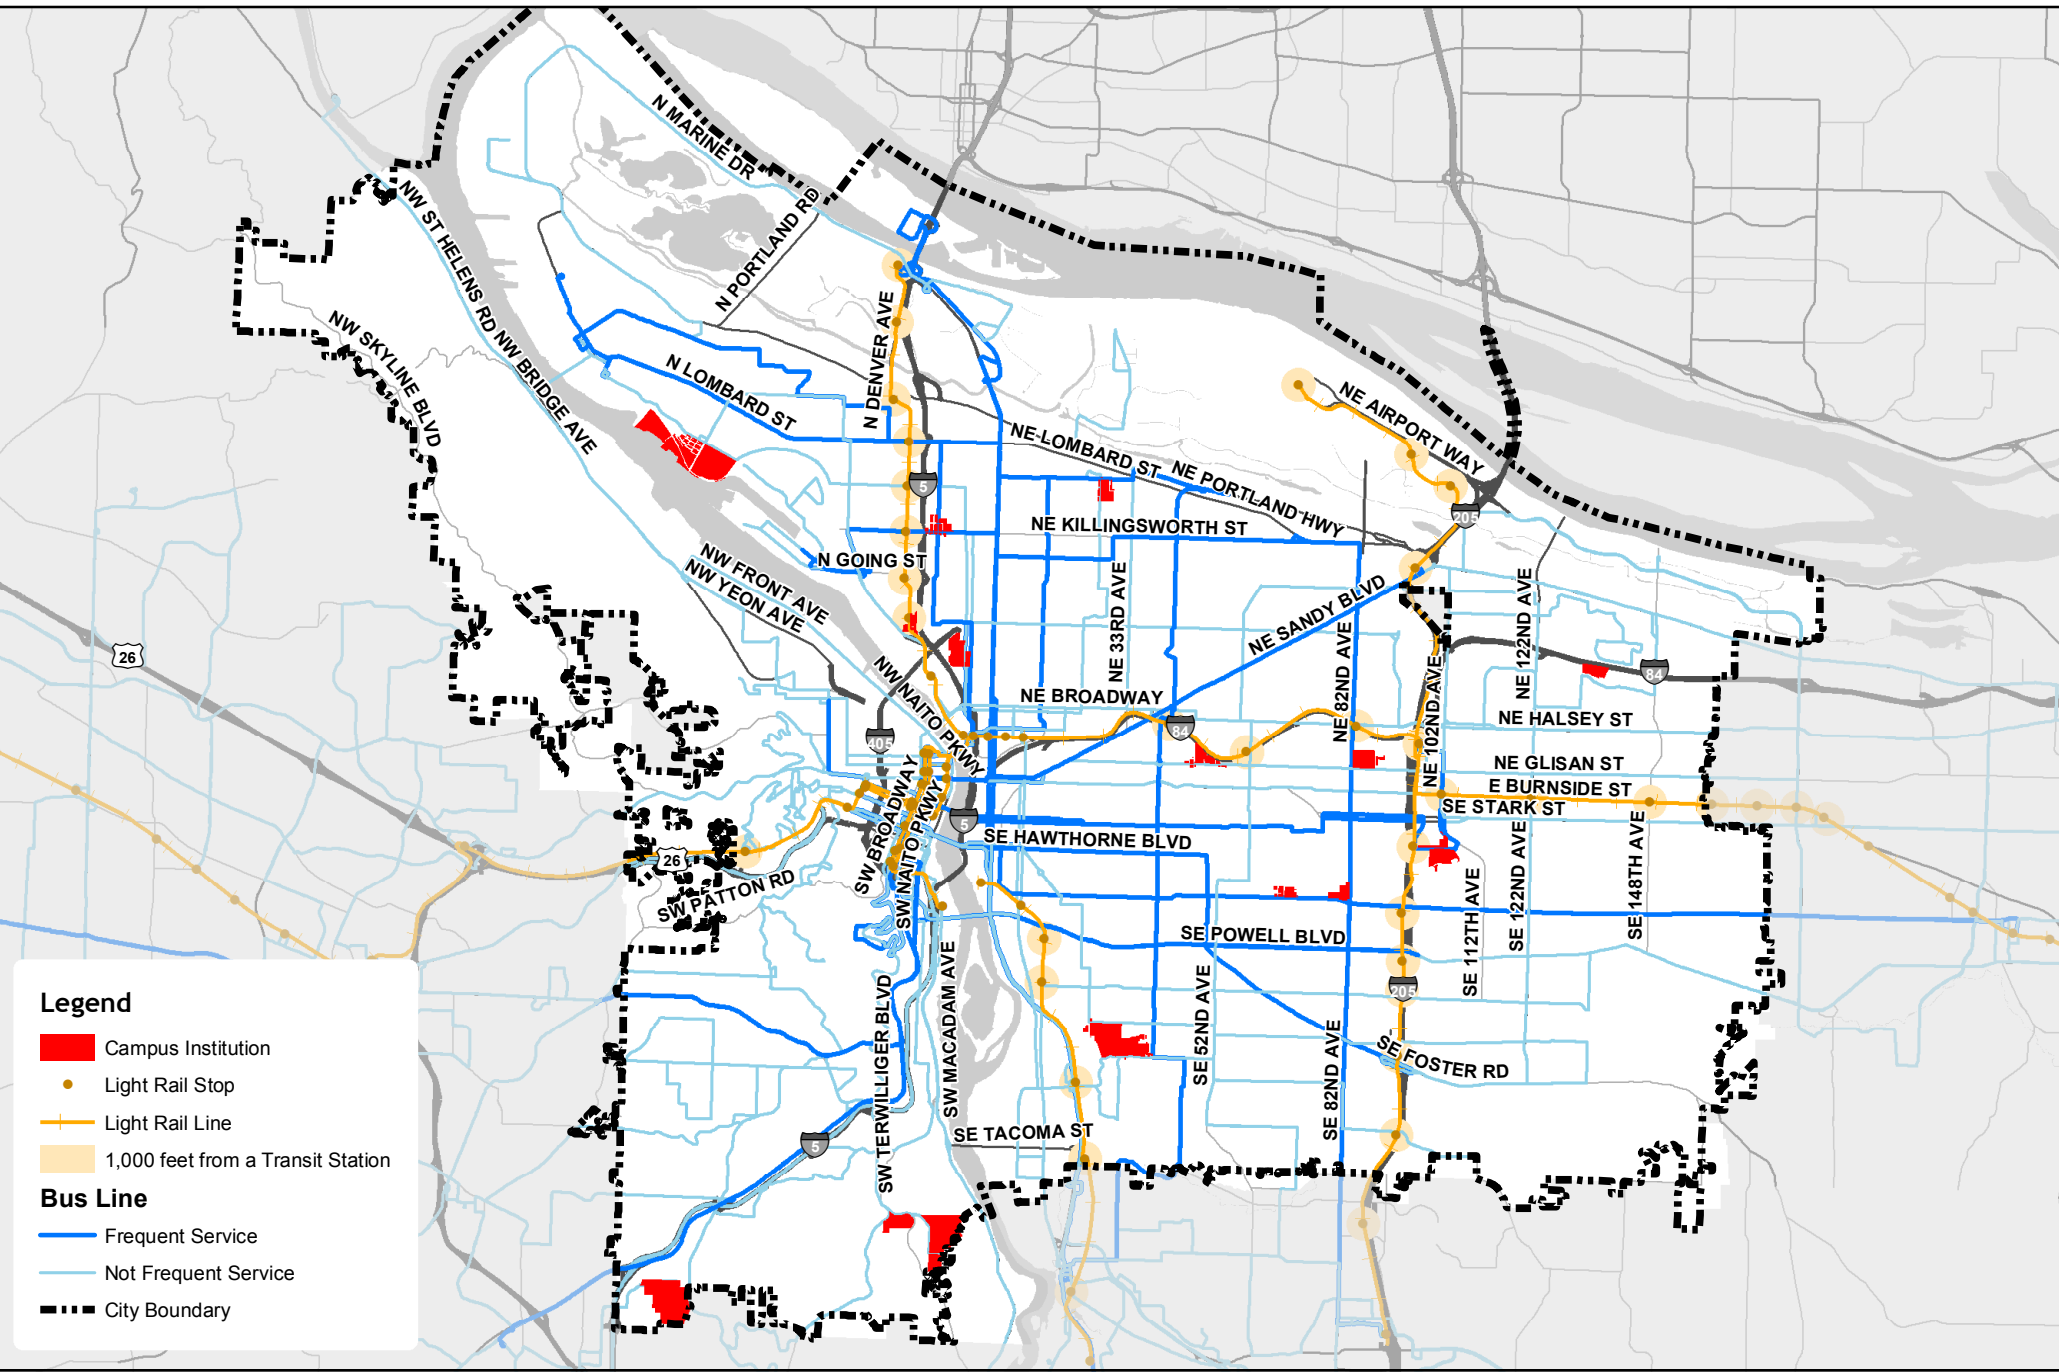

Campus Institutions and Public Transportation

September 8, 2014
 City of Portland, Oregon ||
 Bureau of Planning and Sustainability ||
 Geographic Information Systems

Bureau of Planning and Sustainability
 Innovation. Collaboration. Practical Solutions.
 City of Portland, Oregon
 Charlie Hales, Mayor • Susan Anderson, Director

The information on this map was derived from City of Portland GIS databases. Care was taken in the creation of this map but it is provided "as is". The City of Portland cannot accept any responsibility for error, omissions or positional accuracy.