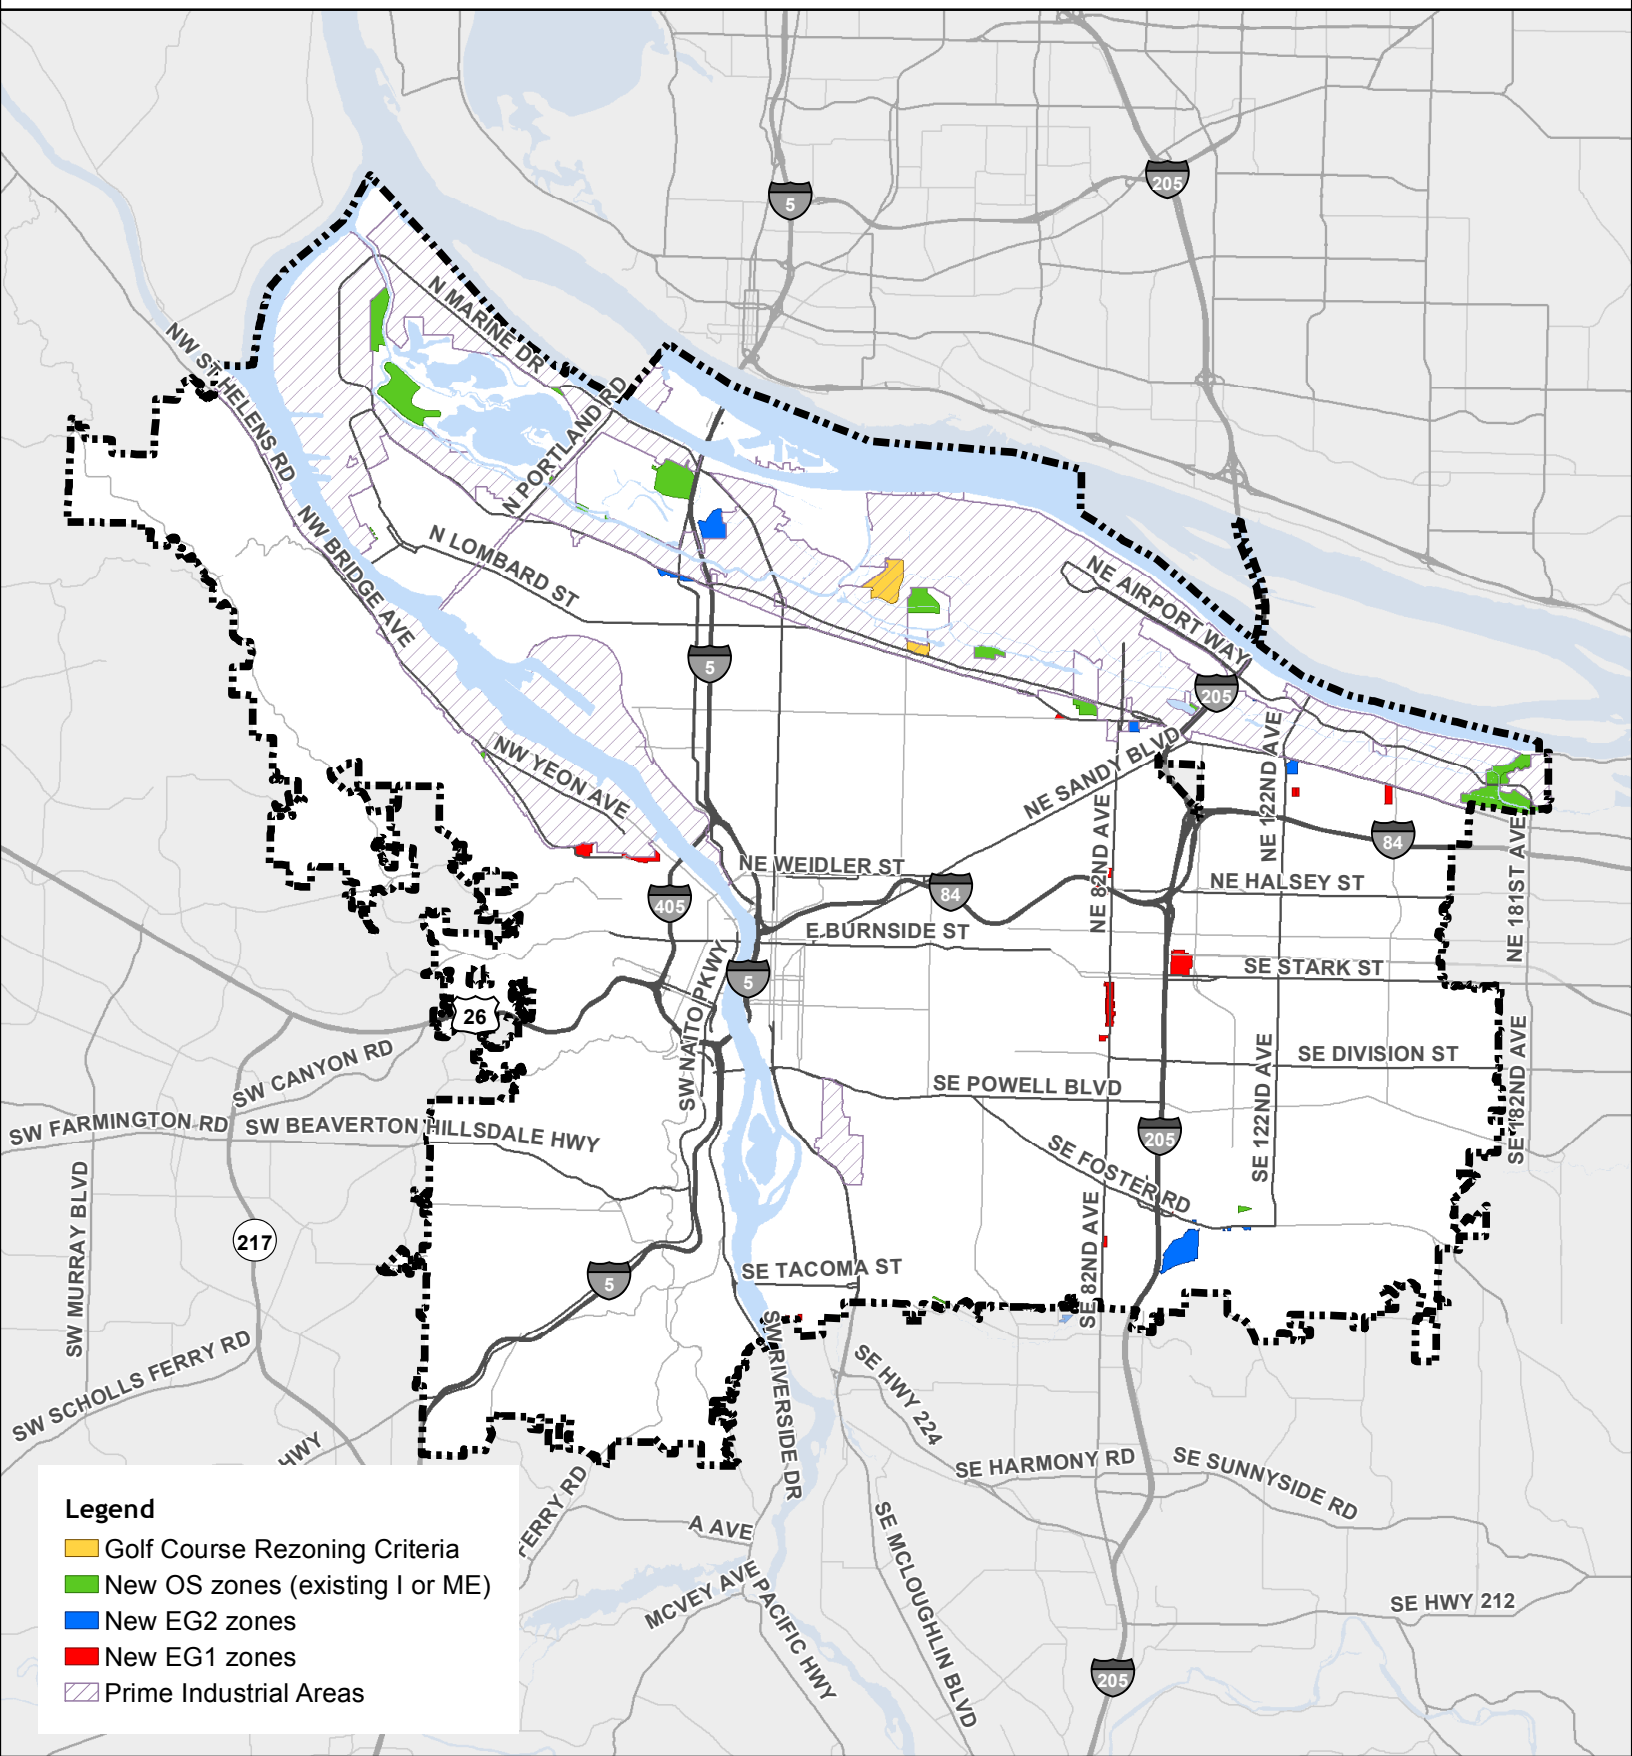

Preliminary Employment Zoning Map Concepts, April 2015

April 9, 2015

City of Portland, Oregon ||
Bureau of Planning and Sustainability ||
Geographic Information Systems

0 0.75 1.5 3 Miles

Bureau of Planning and Sustainability
Innovation. Collaboration. Practical Solutions.

The information on this map was derived from City of Portland GIS databases. Care was taken in the creation of this map but it is provided "as is". The City of Portland cannot accept any responsibility for error, omissions or positional accuracy.