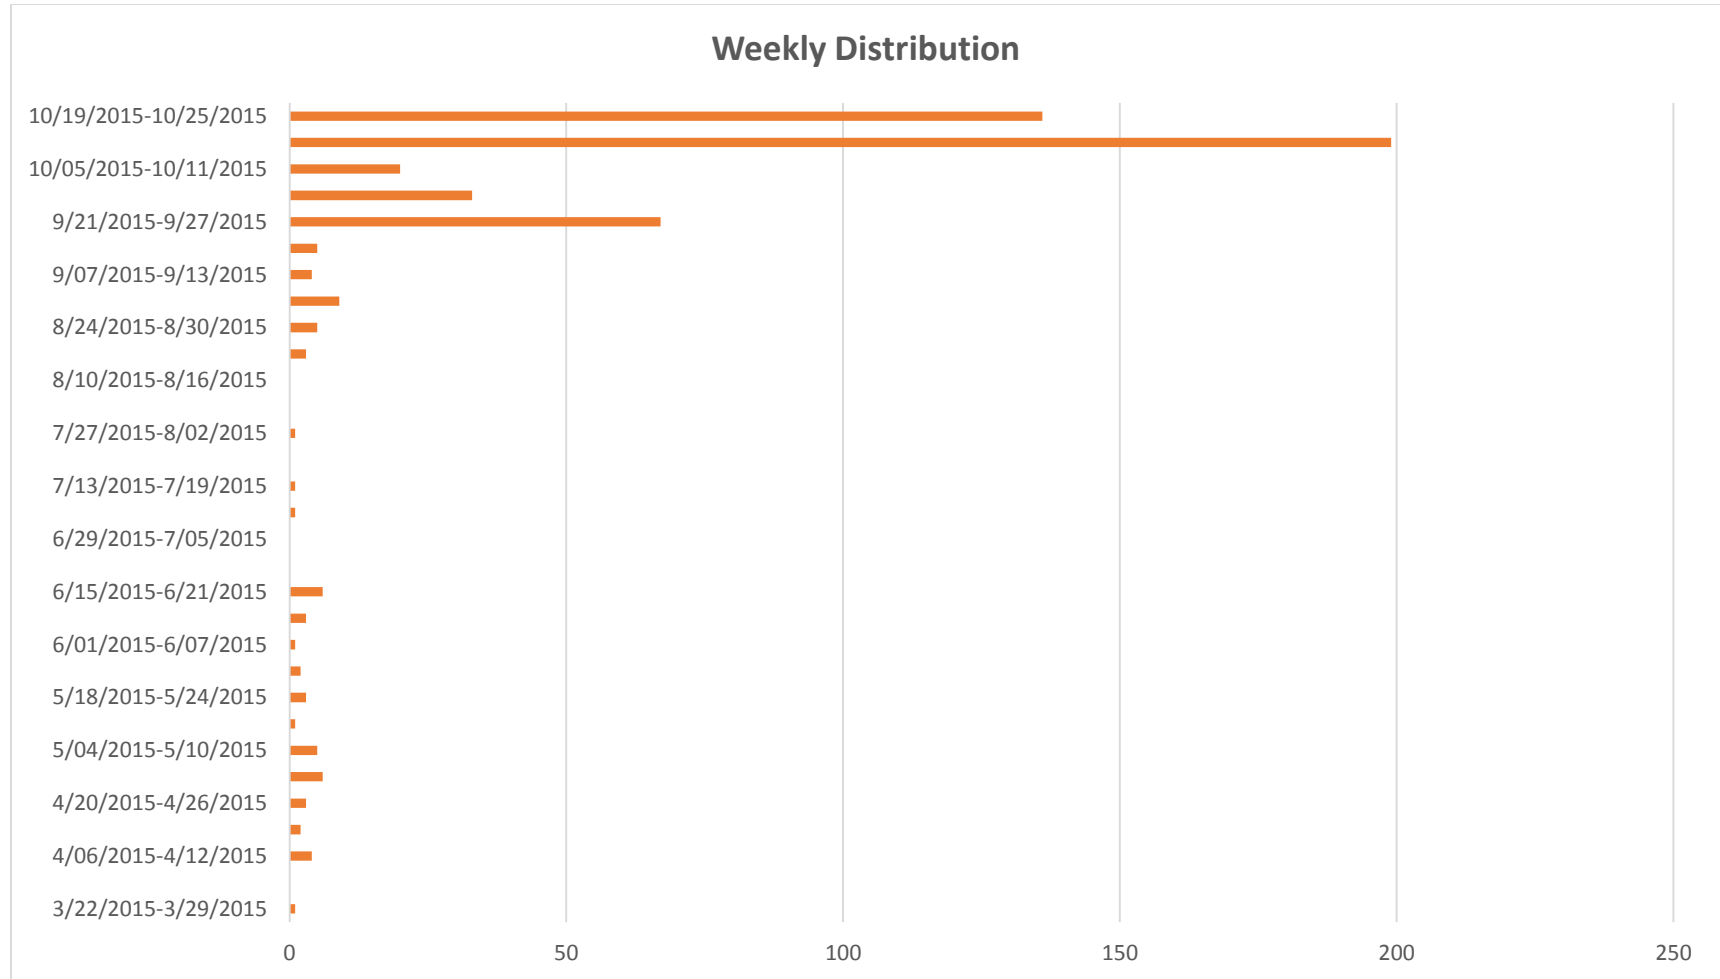

Total calls: 530

Measure 56 Notifications sent:

- Employment Zoning Project, 9/21/2015 – sent to 6000 addresses
- Comprehensive Plan Map (Task 4), 10/27/2015 – sent to 26000 addresses

Comprehensive Plan Helpline Calls

April 1, 2015-October 23, 2015