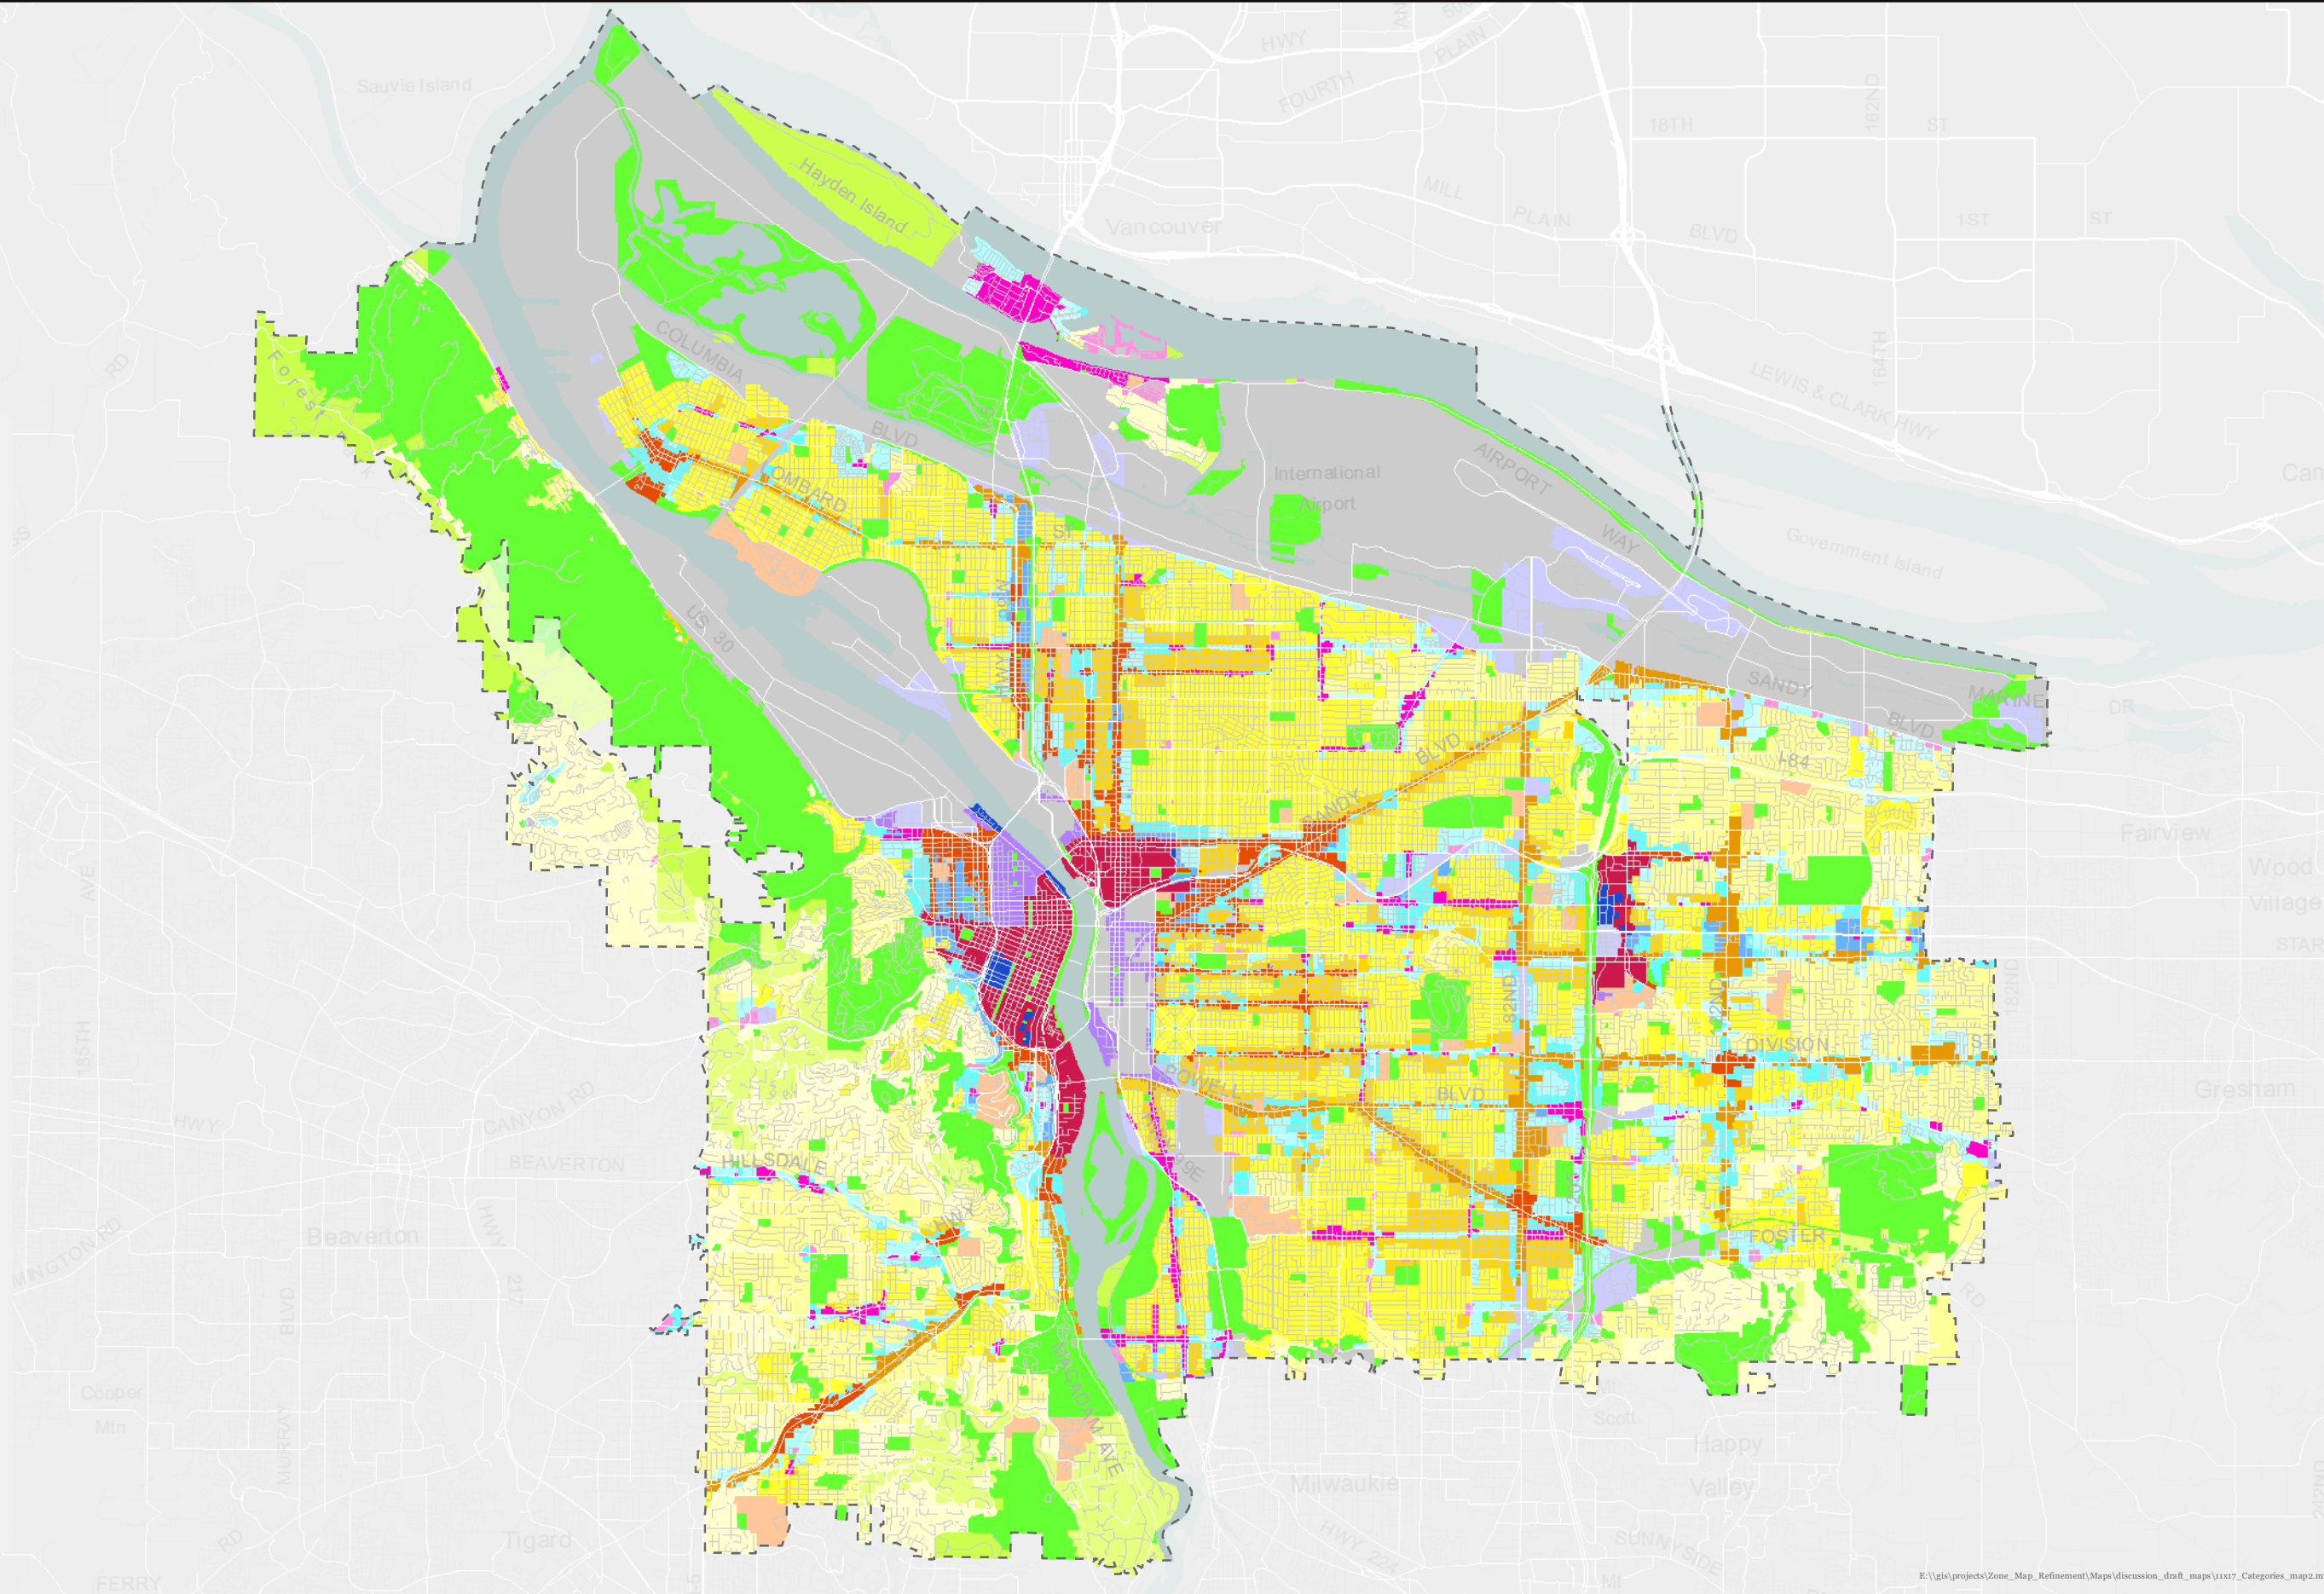

Comprehensive Plan Designations

- Open Space
- Farm and Forest
- Single-Dwelling 20,000
- Single-Dwelling 10,000
- Single-Dwelling 7,000
- Single-Dwelling 5,000
- Single-Dwelling 2,500
- Multi-Dwelling 3,000
- Multi-Dwelling 2,000
- Multi-Dwelling 1,000
- High Density Multi-Dwelling
- Central Residential
- Institutional Campus
- Mixed Employment
- Industrial Sanctuary
- Central Employment
- Central Commercial
- Mixed Use - Urban Center
- Mixed Use - Civic Corridor
- Mixed Use - Neighborhood
- Mixed Use - Dispersed
- Urban Service Boundary