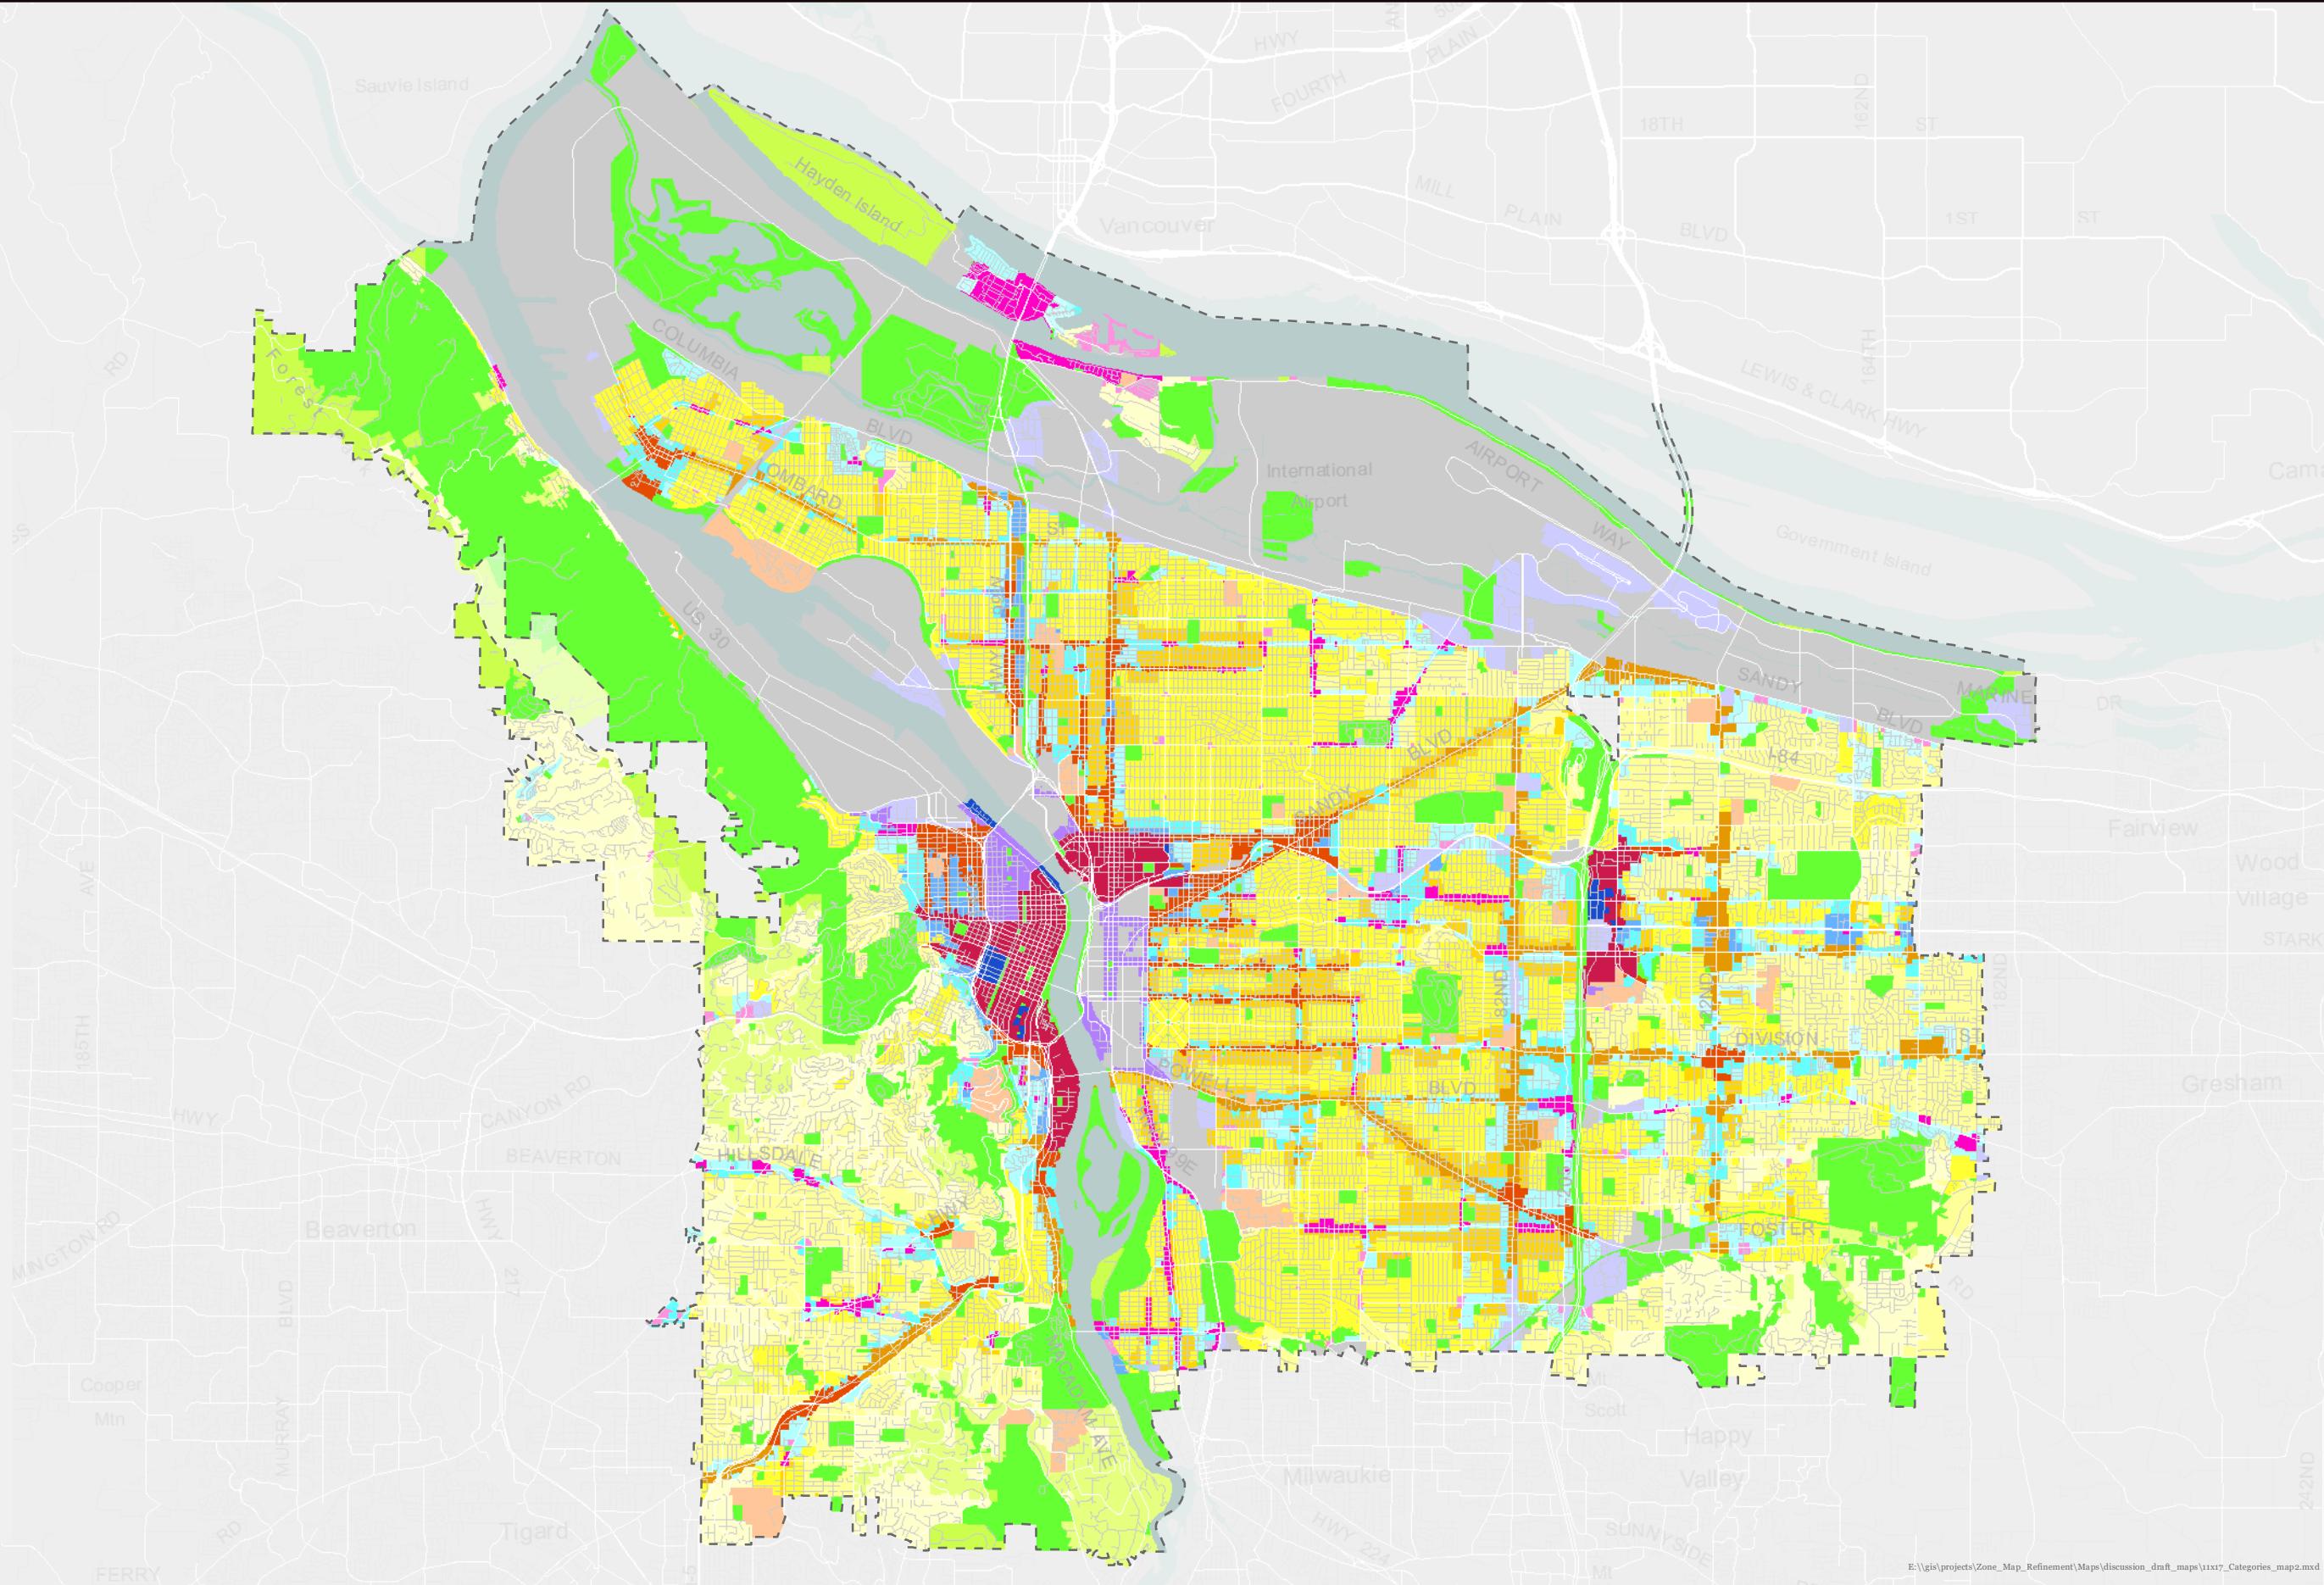

Comprehensive Plan Designations

- Open Space
- Farm and Forest
- Single-Dwelling 20,000
- Single-Dwelling 10,000
- Single-Dwelling 7,000
- Single-Dwelling 5,000
- Single-Dwelling 2,500
- Multi-Dwelling 3,000
- Multi-Dwelling 2,000
- Multi-Dwelling 1,000
- High Density Multi-Dwelling
- Central Residential
- Institutional Campus
- Mixed Employment
- Industrial Sanctuary
- Central Employment
- Central Commercial
- Mixed Use - Urban Center
- Mixed Use - Civic Corridor
- Mixed Use - Neighborhood
- Mixed Use - Dispersed
- Urban Service Boundary

E:\gis\projects\Zone_Map_Refinement\Maps\discussion_draft_maps\1x17_Categories_map2.mxd