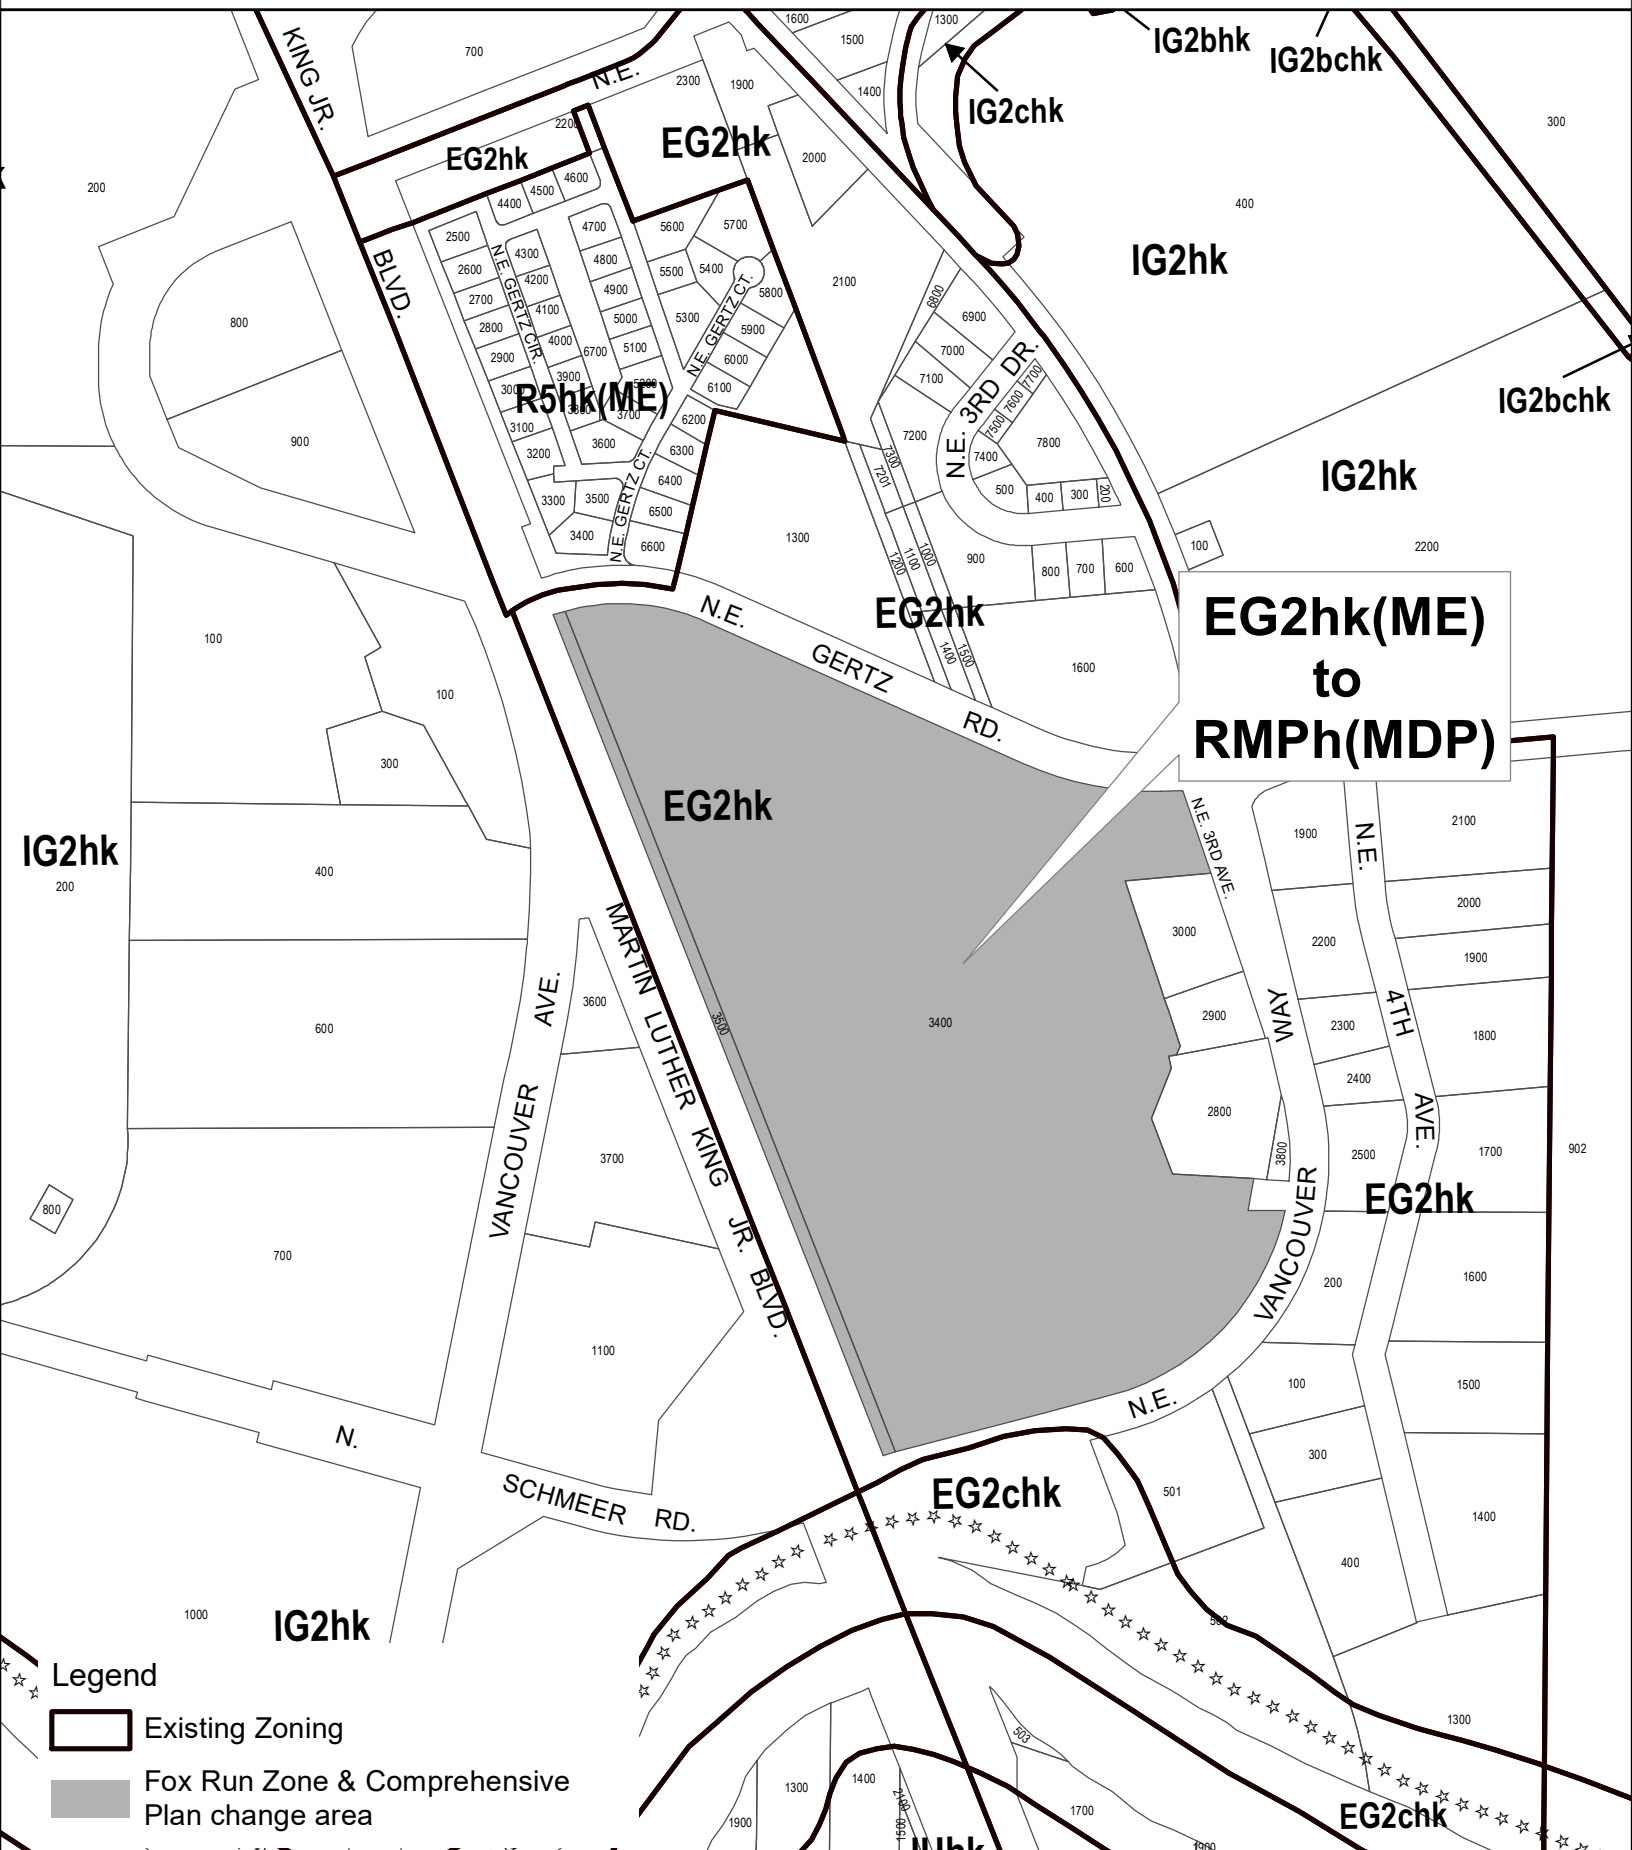

Map 1. Fox Run MDP

Legend

-  Existing Zoning
-  Fox Run Zone & Comprehensive Plan change area

August 23, 2018