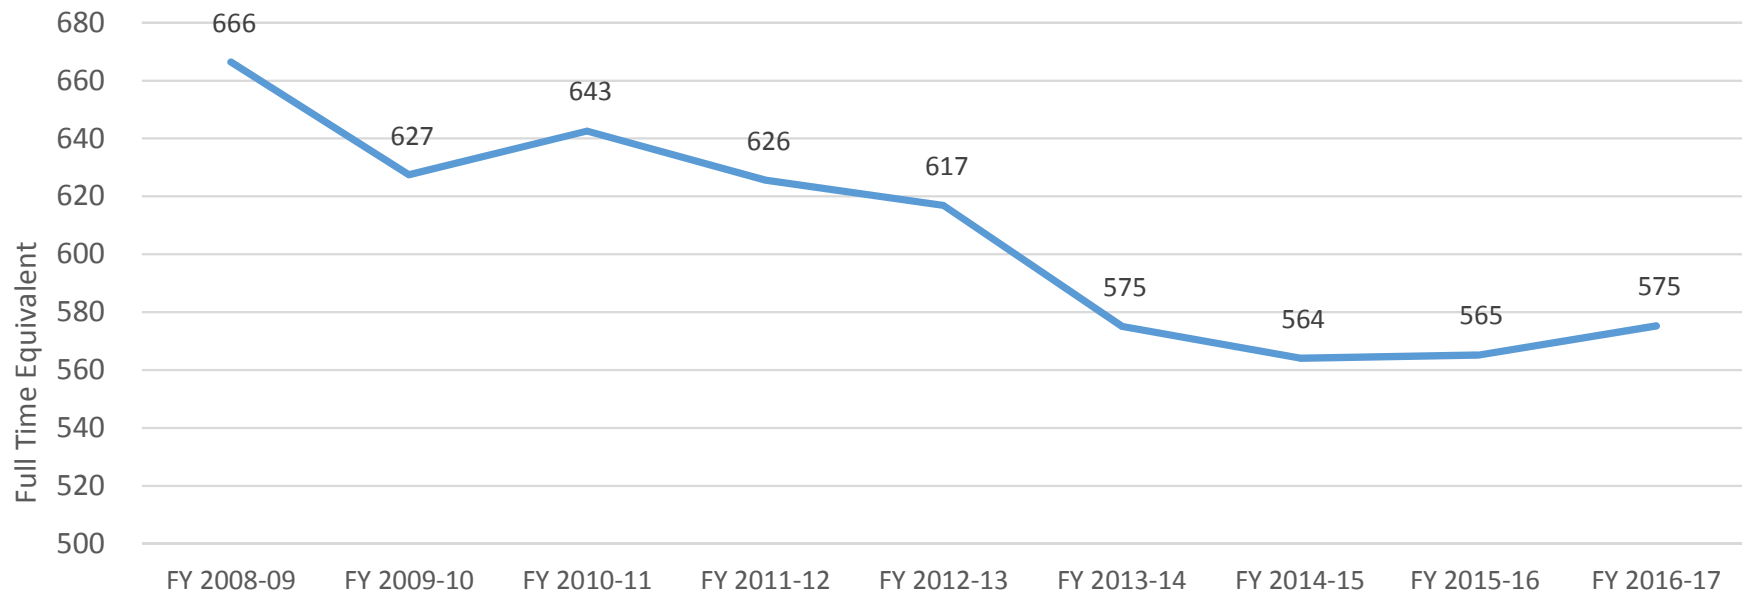

Water Bureau Staffing Trend

Full Time Equivalent includes full time, part-time, and limited term positions.
FTE count is as adopted for each fiscal year.
Some positions were added through the BuMPs process.