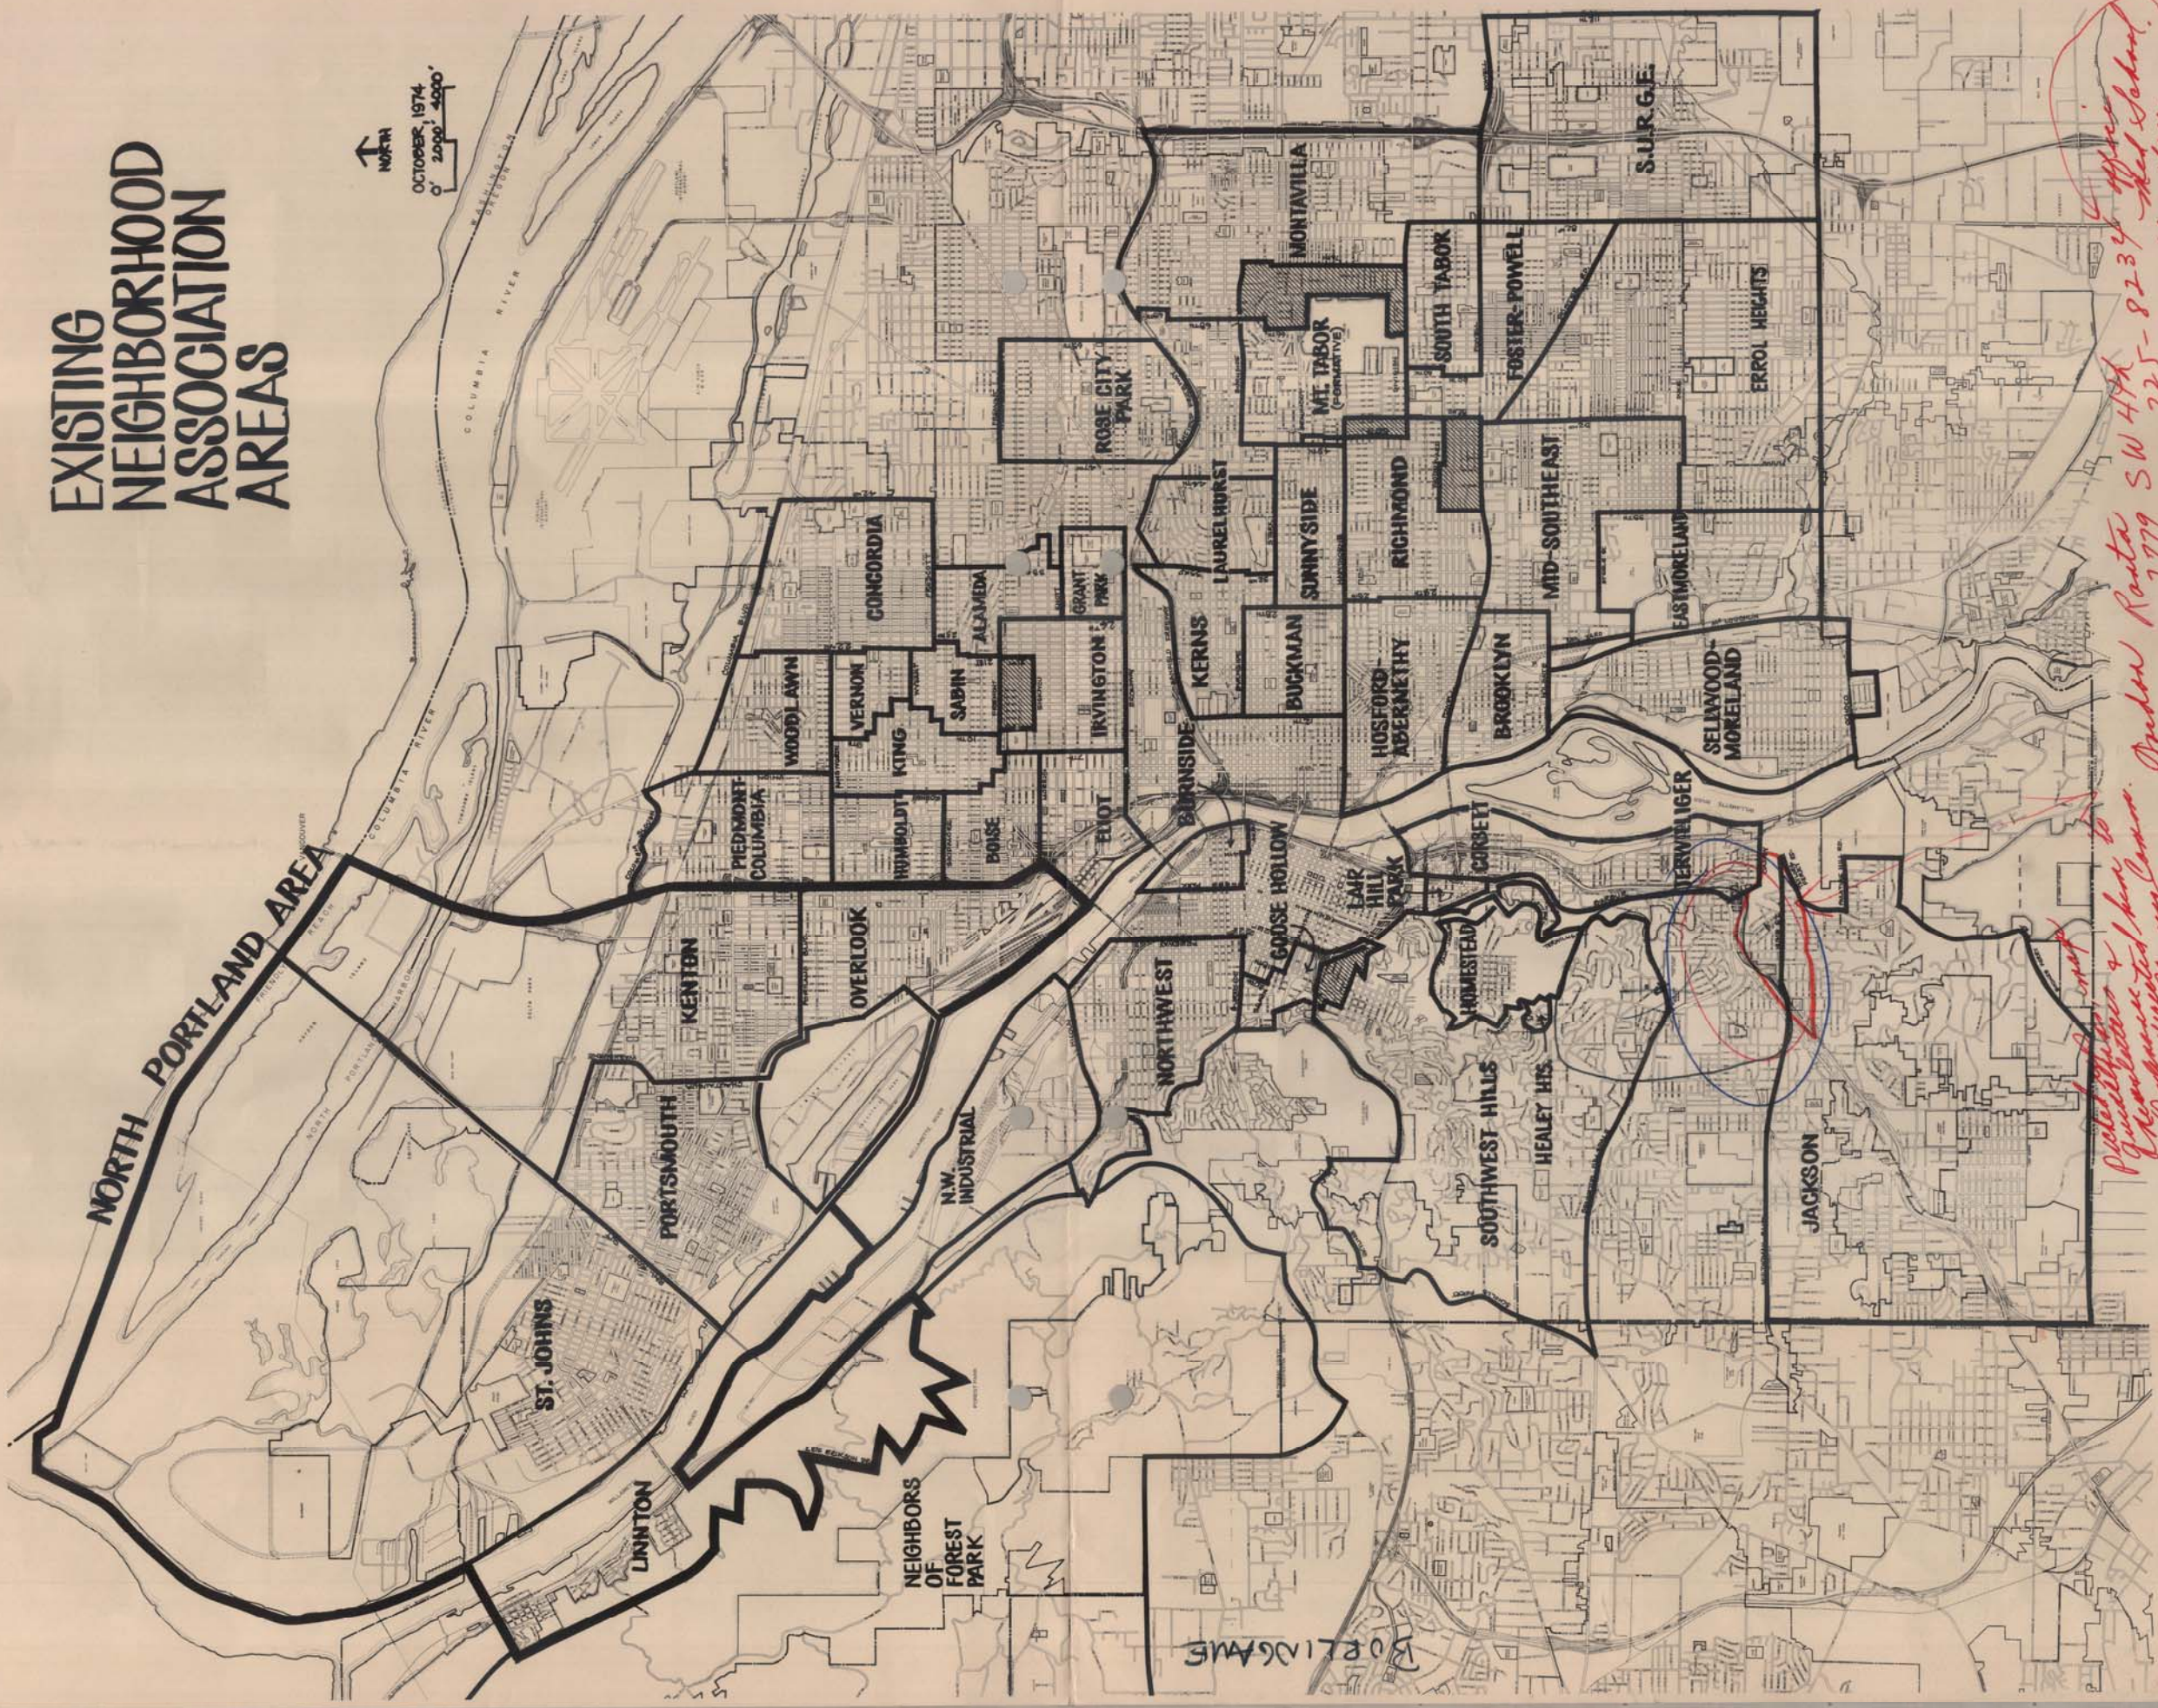

EXISTING NEIGHBORHOOD ASSOCIATION AREAS

↑ NORTH
OCTOBER 1974
C 2000' 5000'

Production & reproduction of this map by the Portland Area Planning Council.
7779 SW 44th Ave, Portland, OR 97225-8234
Updated map of 1990 use.