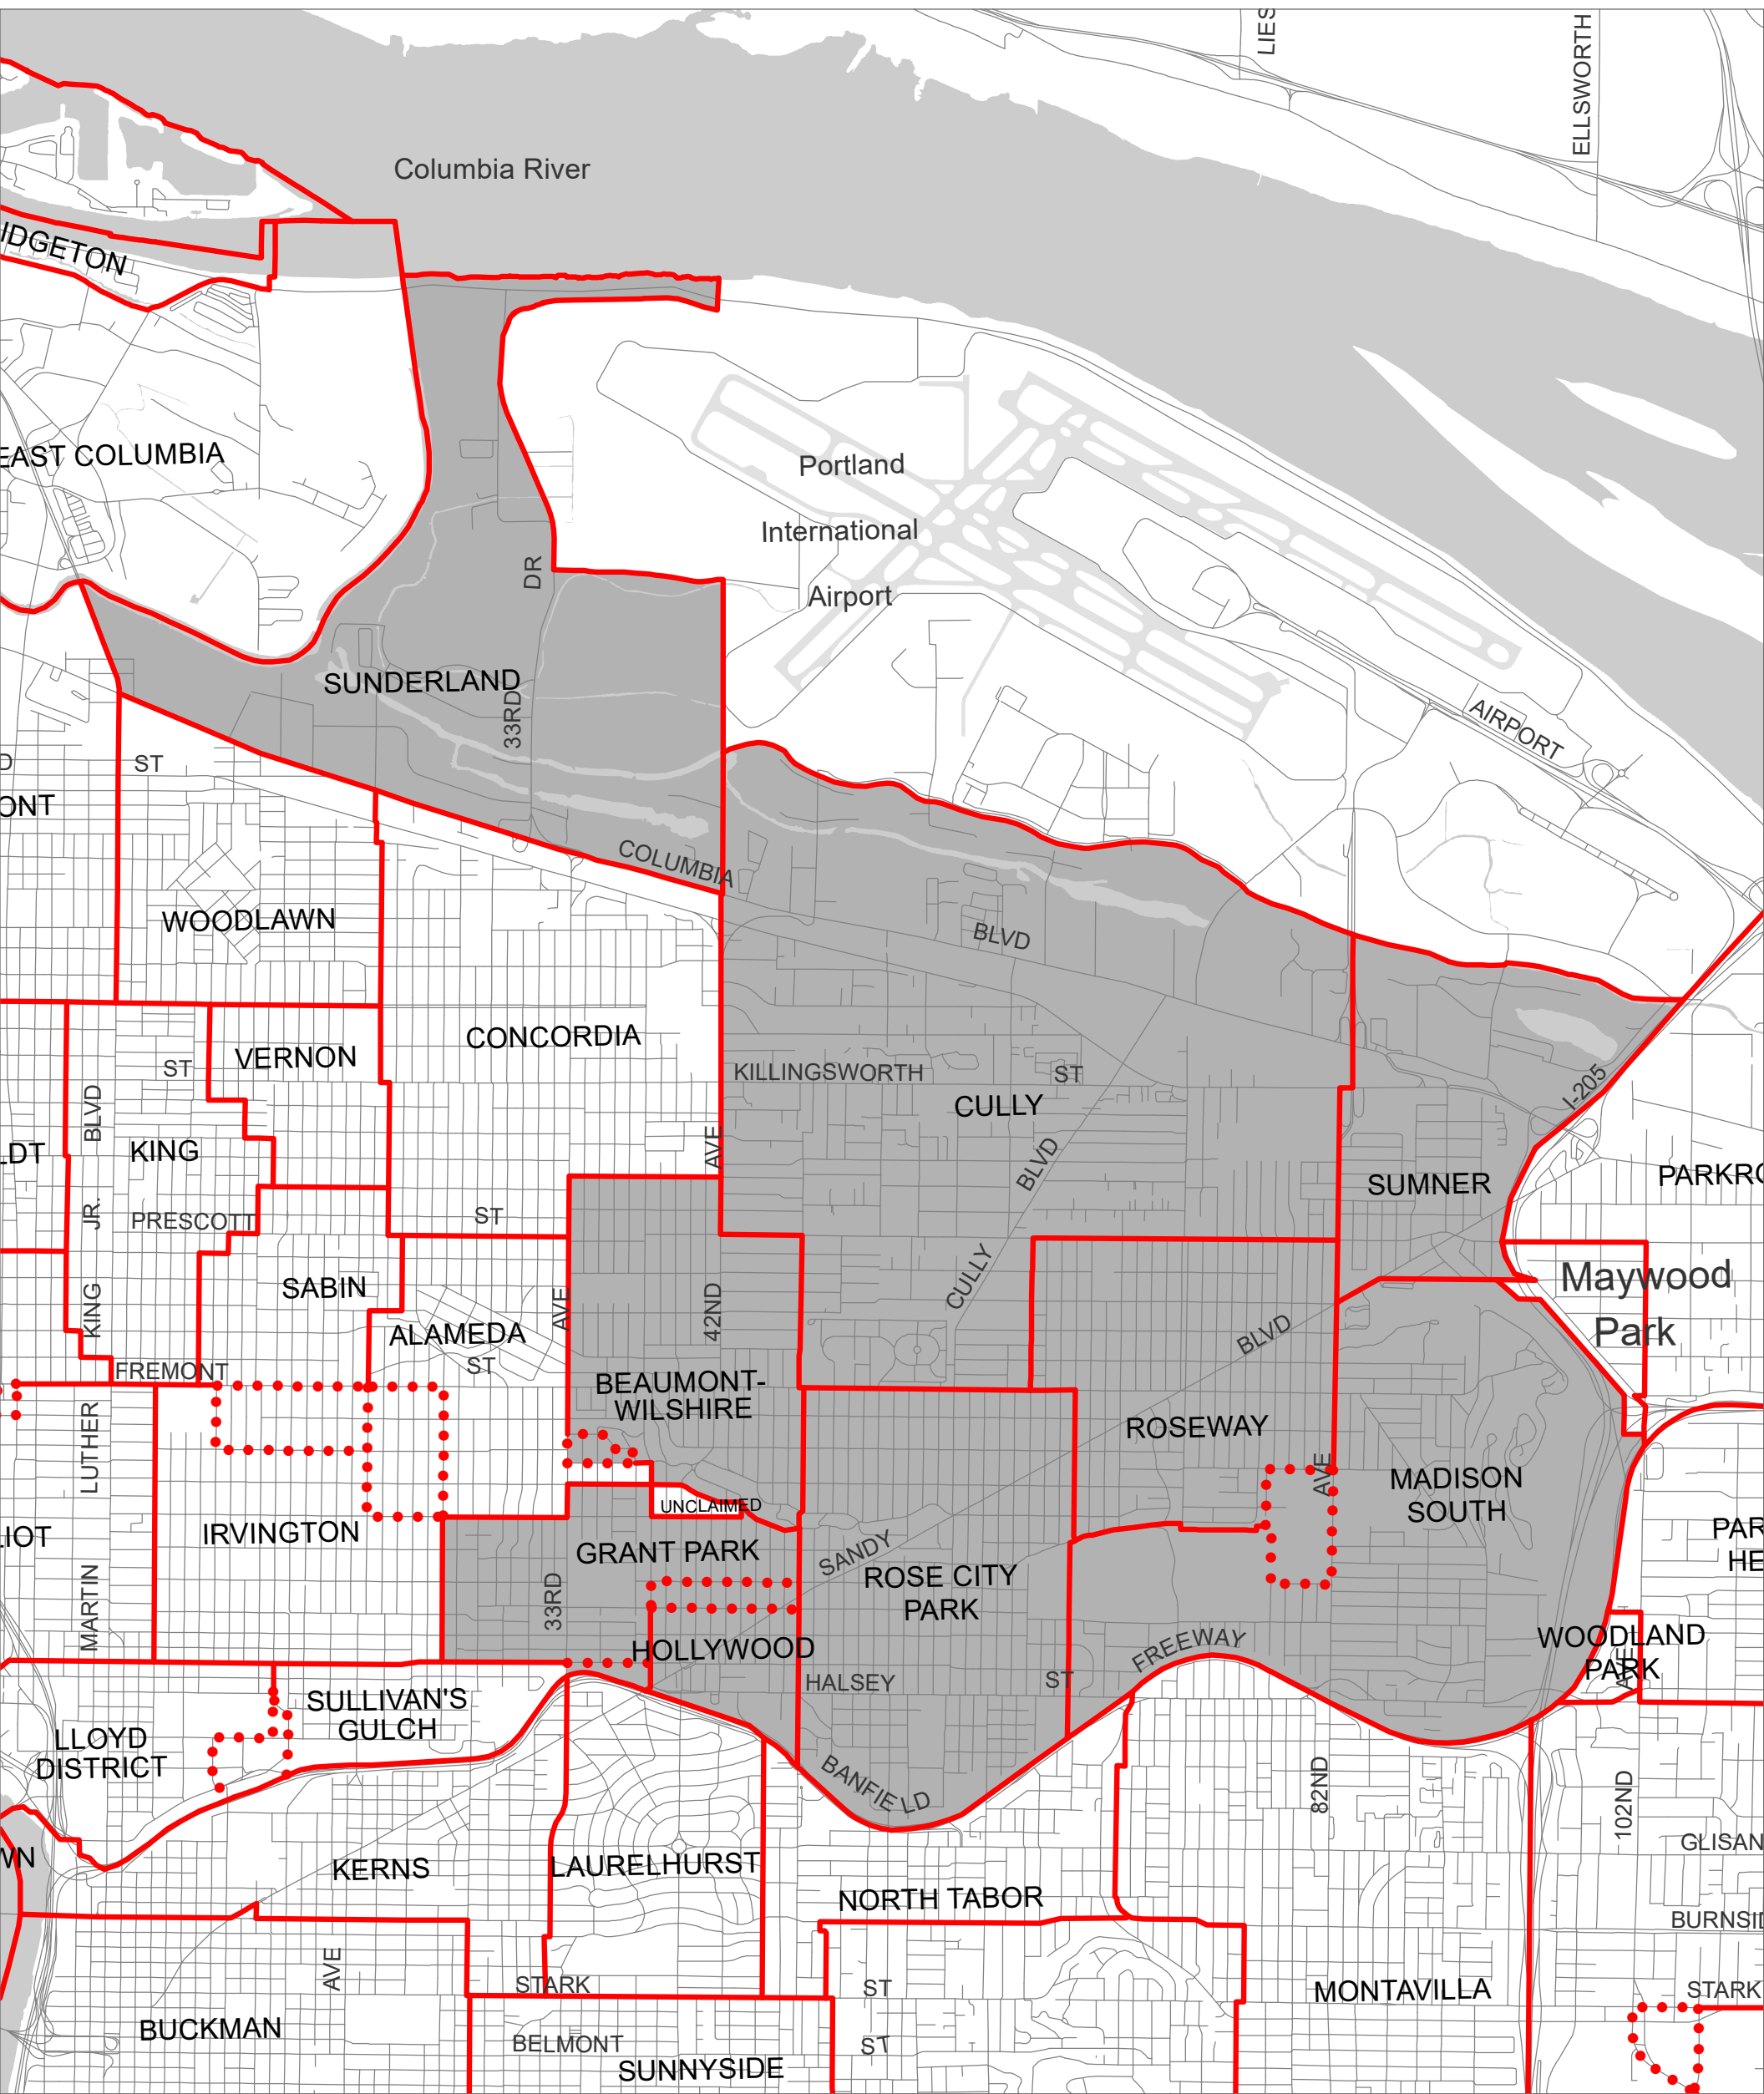

CENTRAL NORTHEAST NEIGHBORHOODS

- Neighborhood Boundary
- Overlapping Boundary

March 5, 2019

City of Portland
Office of Community & Civic Life
and Bureau of Planning
and Sustainability