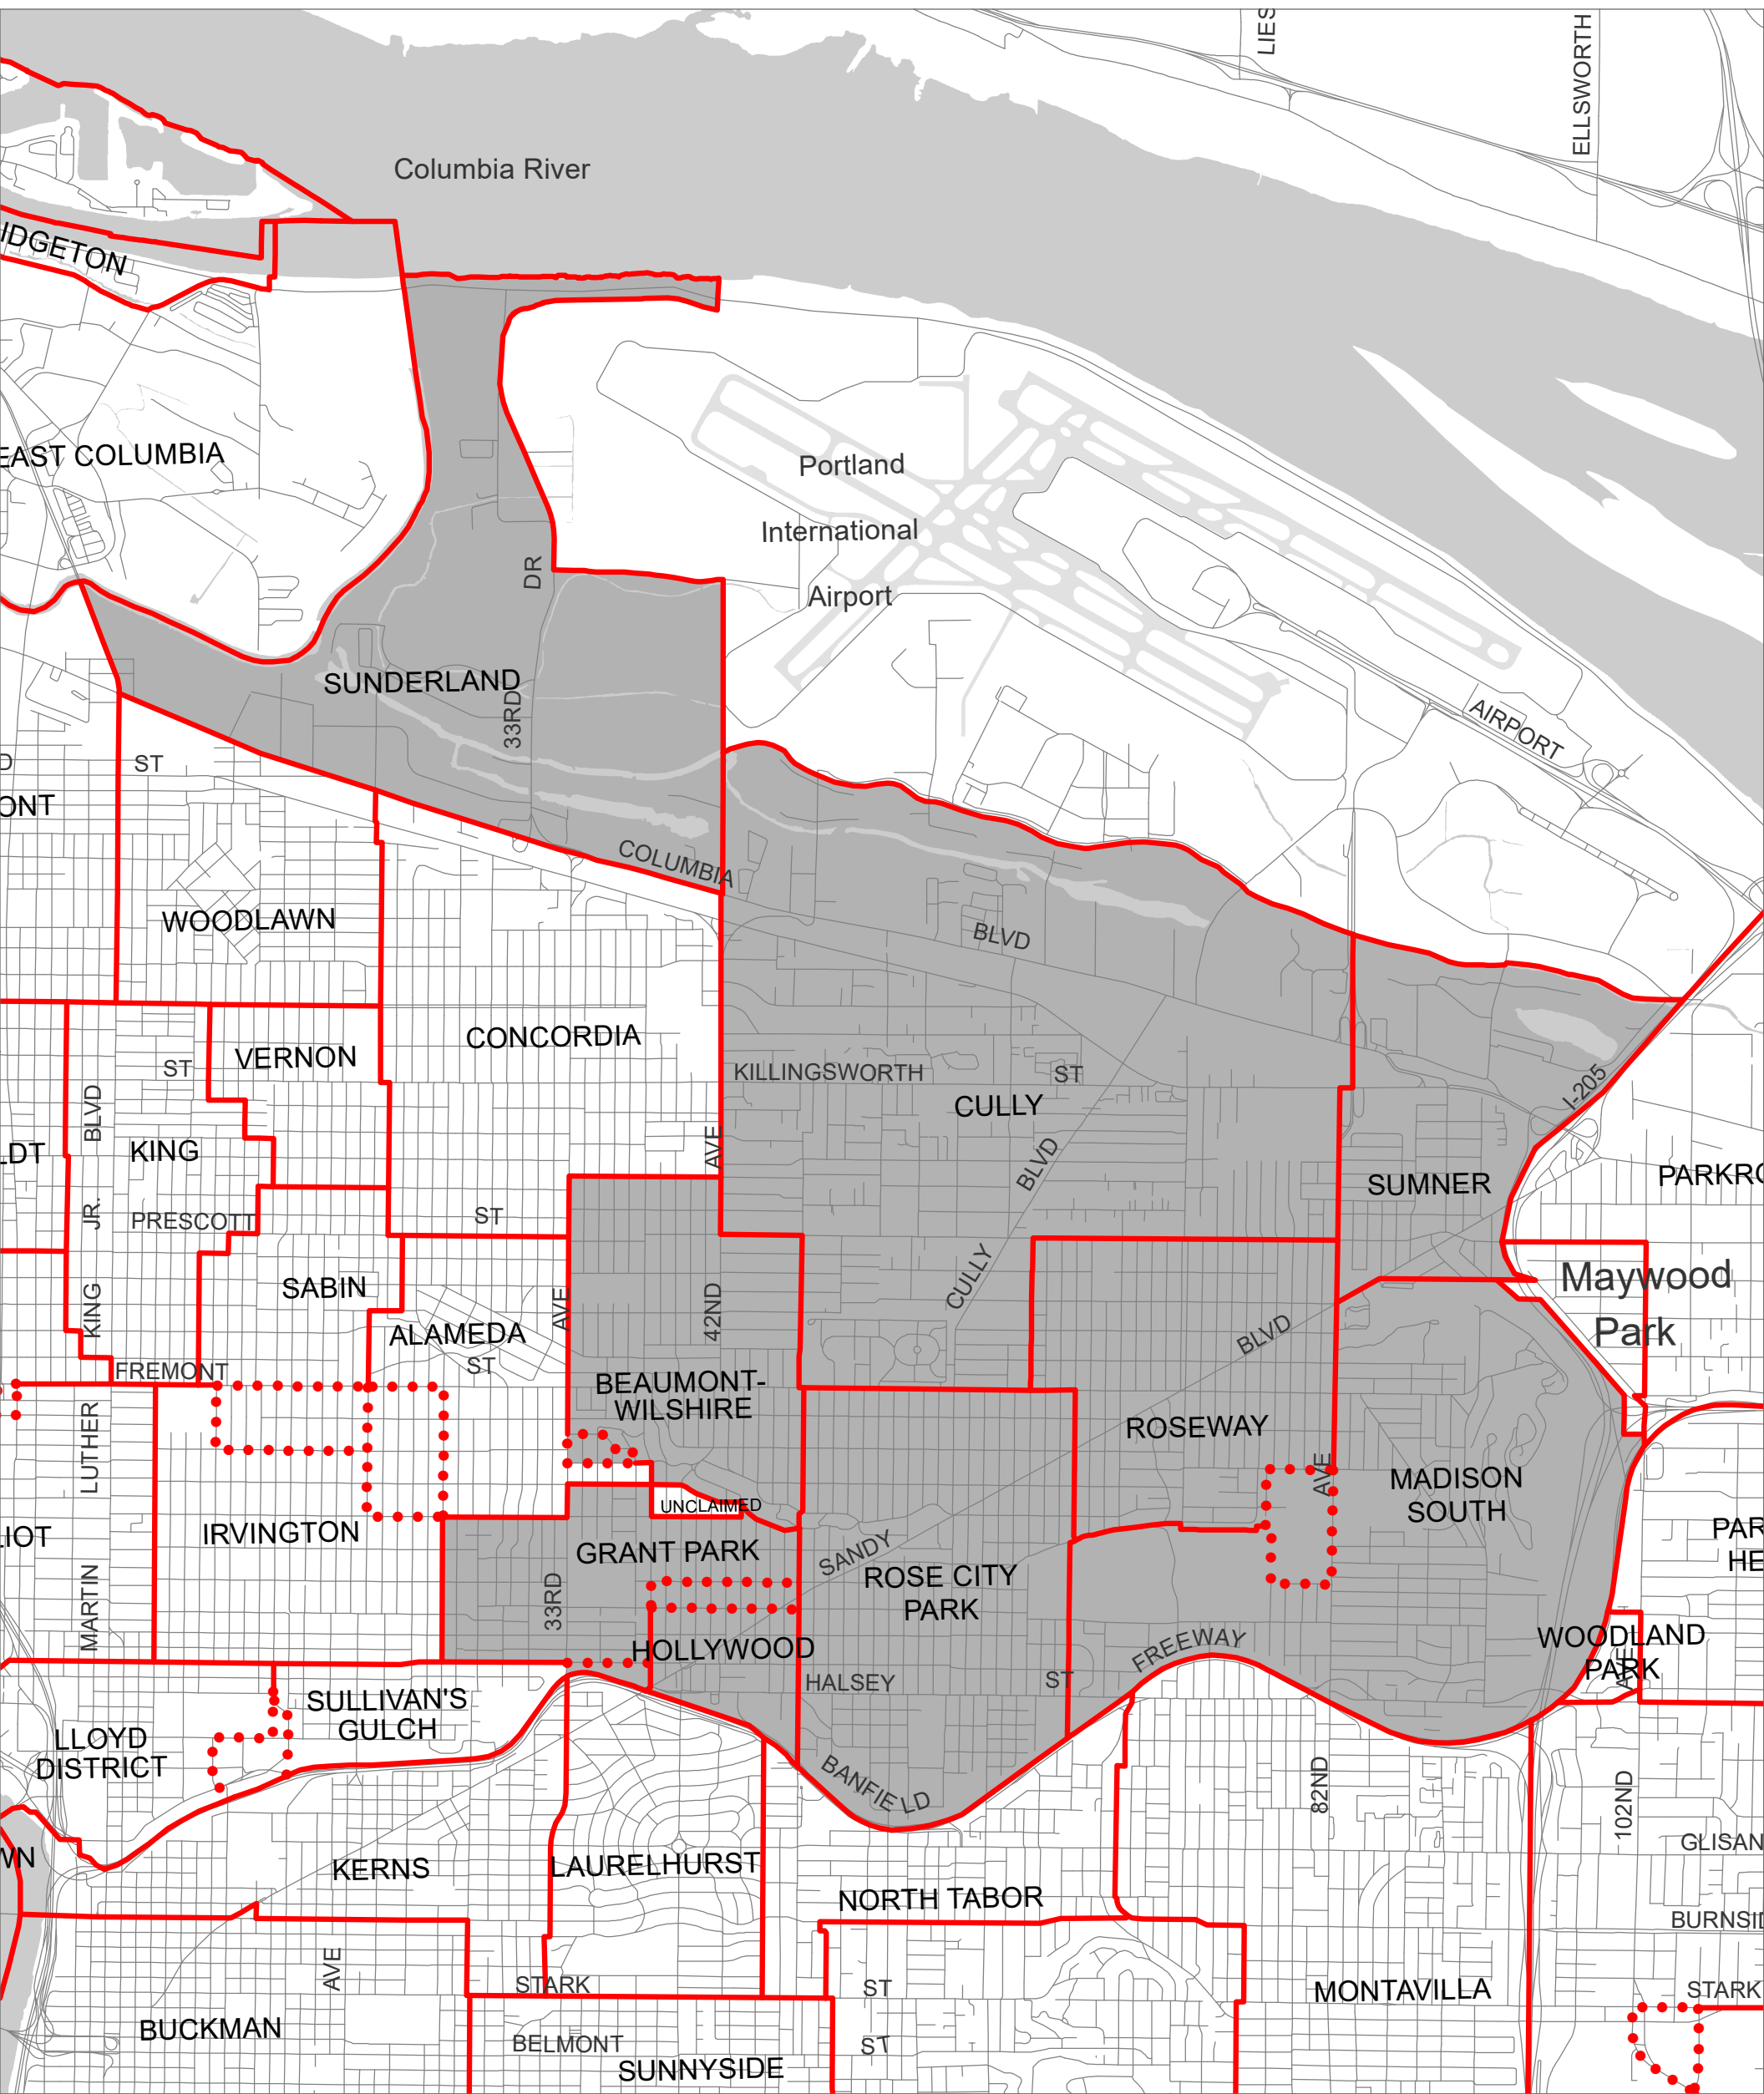

CENTRAL NORTHEAST NEIGHBORHOODS

- Neighborhood Boundary
- Overlapping Boundary

October 10, 2018

City of Portland
Office of Neighborhood Involvement and
Bureau of Planning
and Sustainability