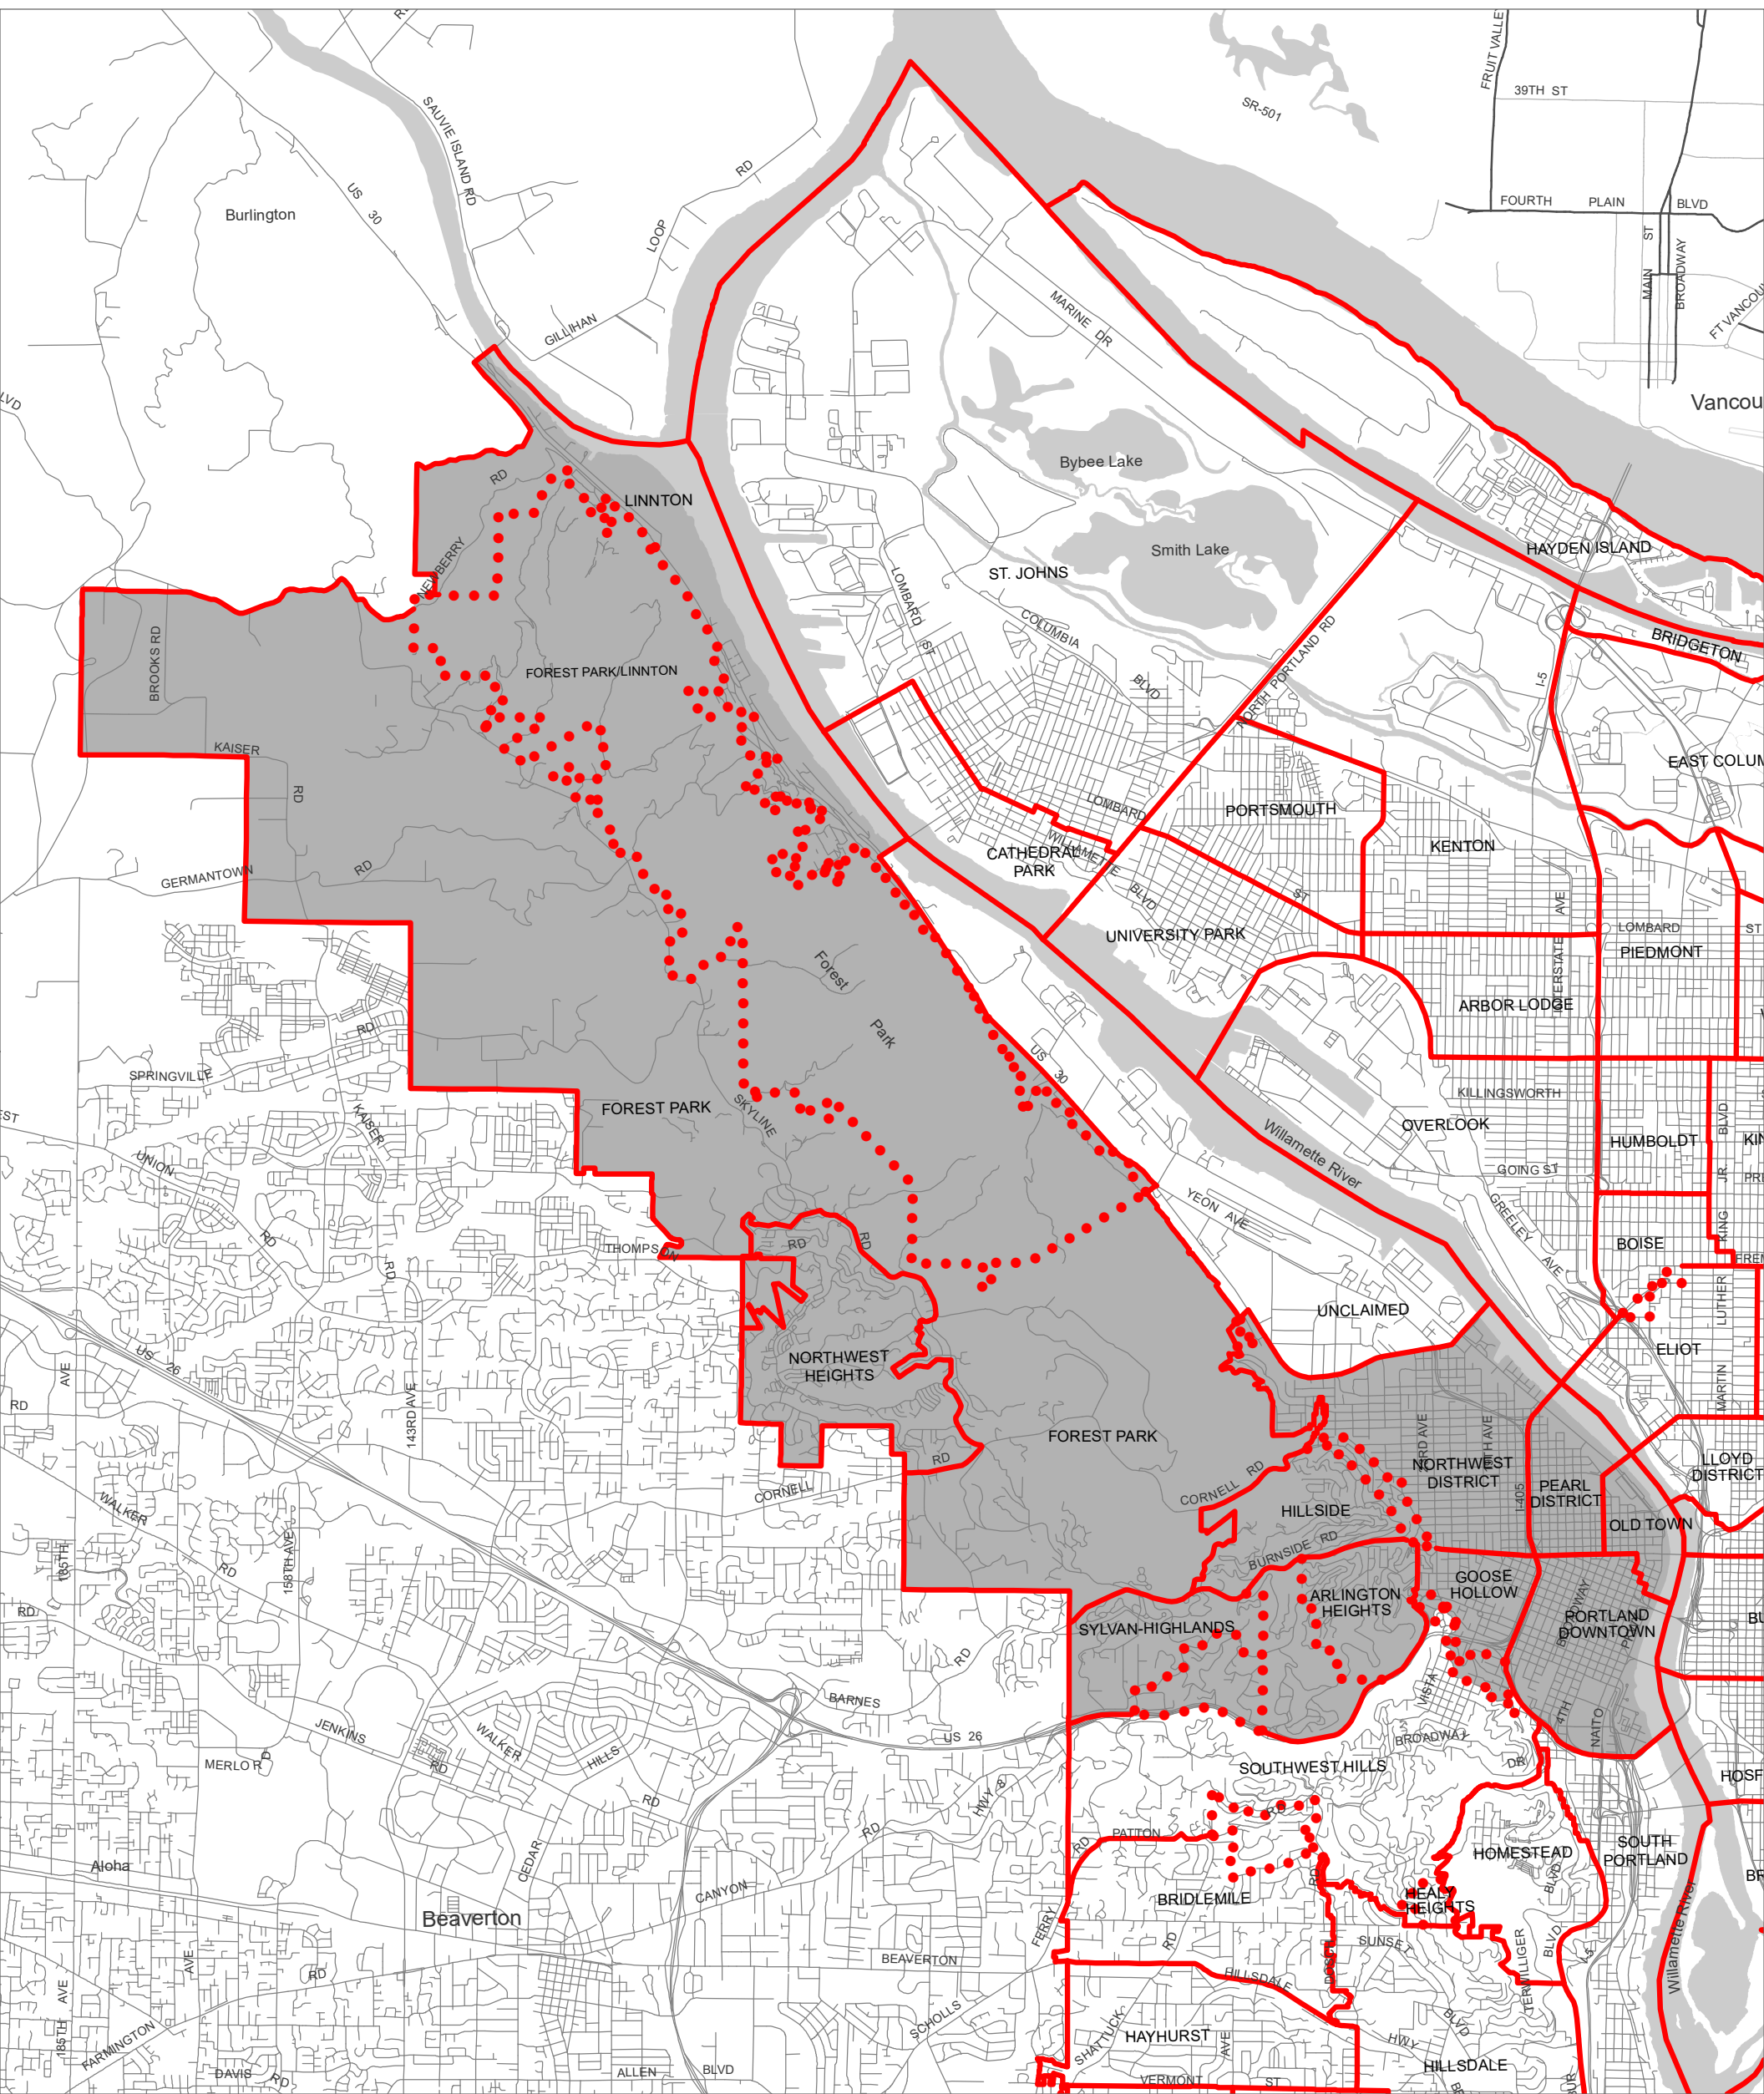

NEIGHBORS WEST/NORTHWEST

— Neighborhood Boundary

••••• Overlapping Boundary

0 2,500 5,000
Feet

City of Portland
Office of Community & Civic Life
and Bureau of Planning
and Sustainability

September 23, 2020