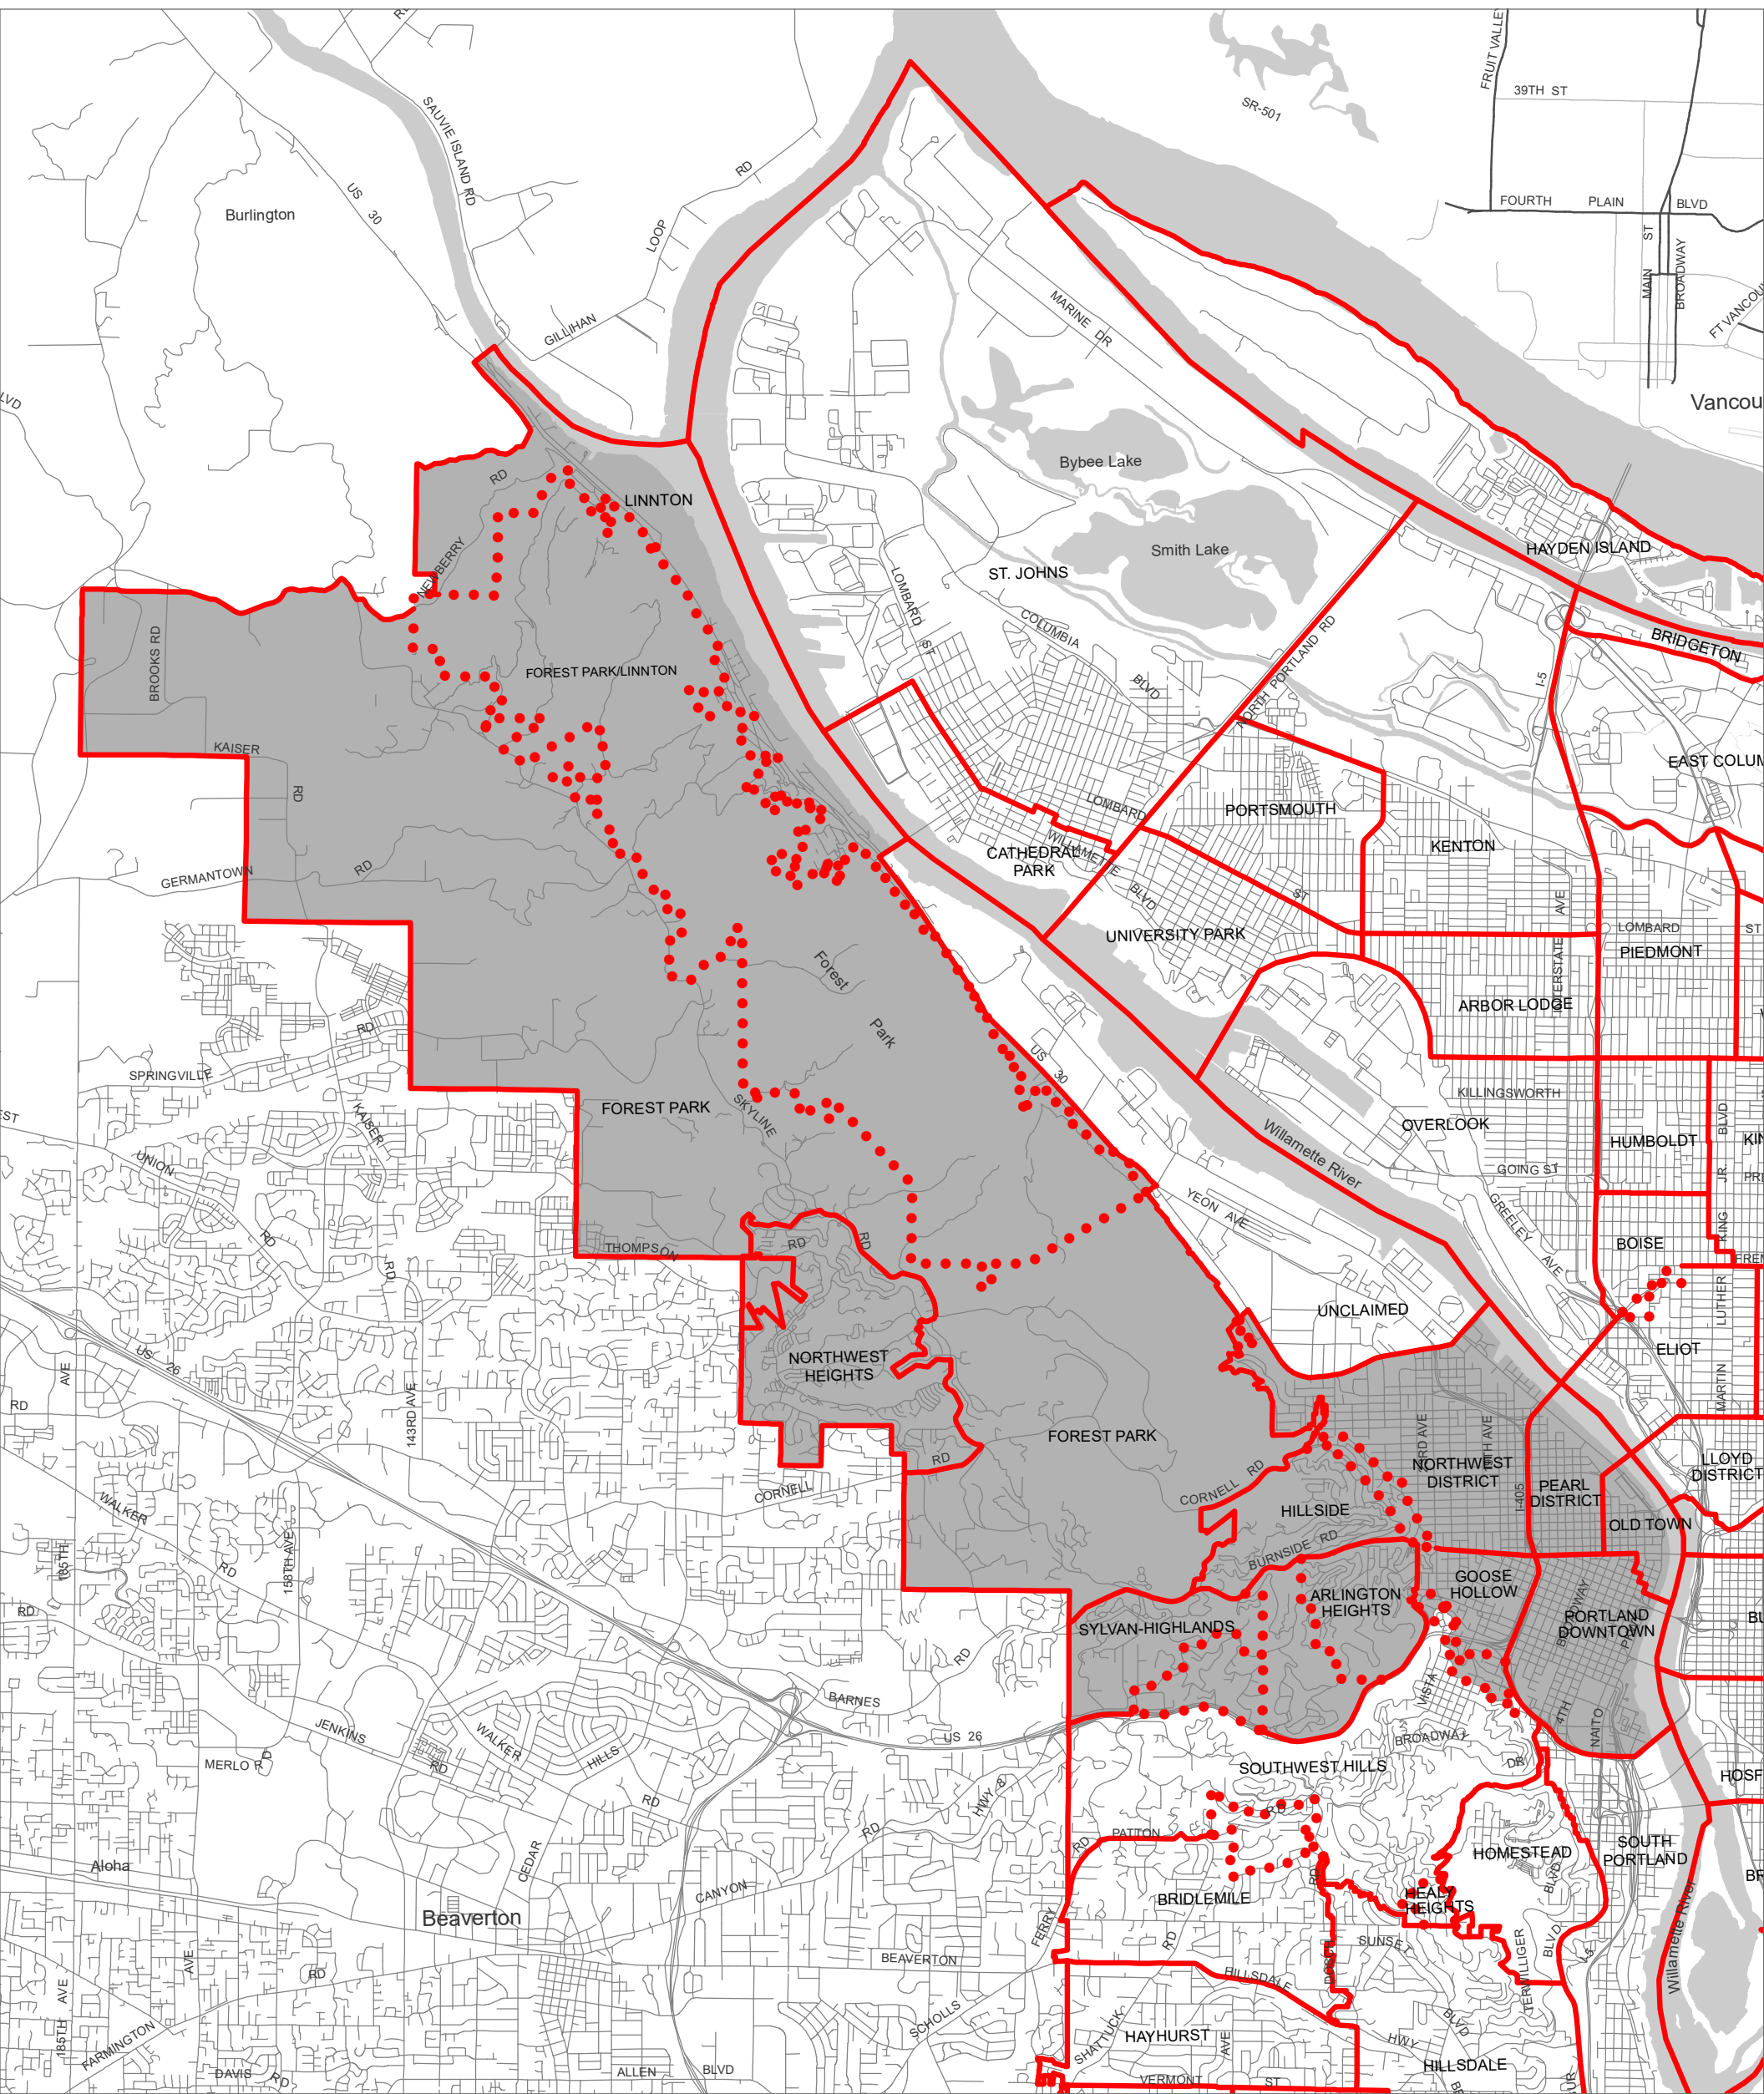

NEIGHBORS WEST/NORTHWEST

- Neighborhood Boundary
- Overlapping Boundary

City of Portland
Office of Community & Civic Life
and Bureau of Planning
and Sustainability

March 5, 2019