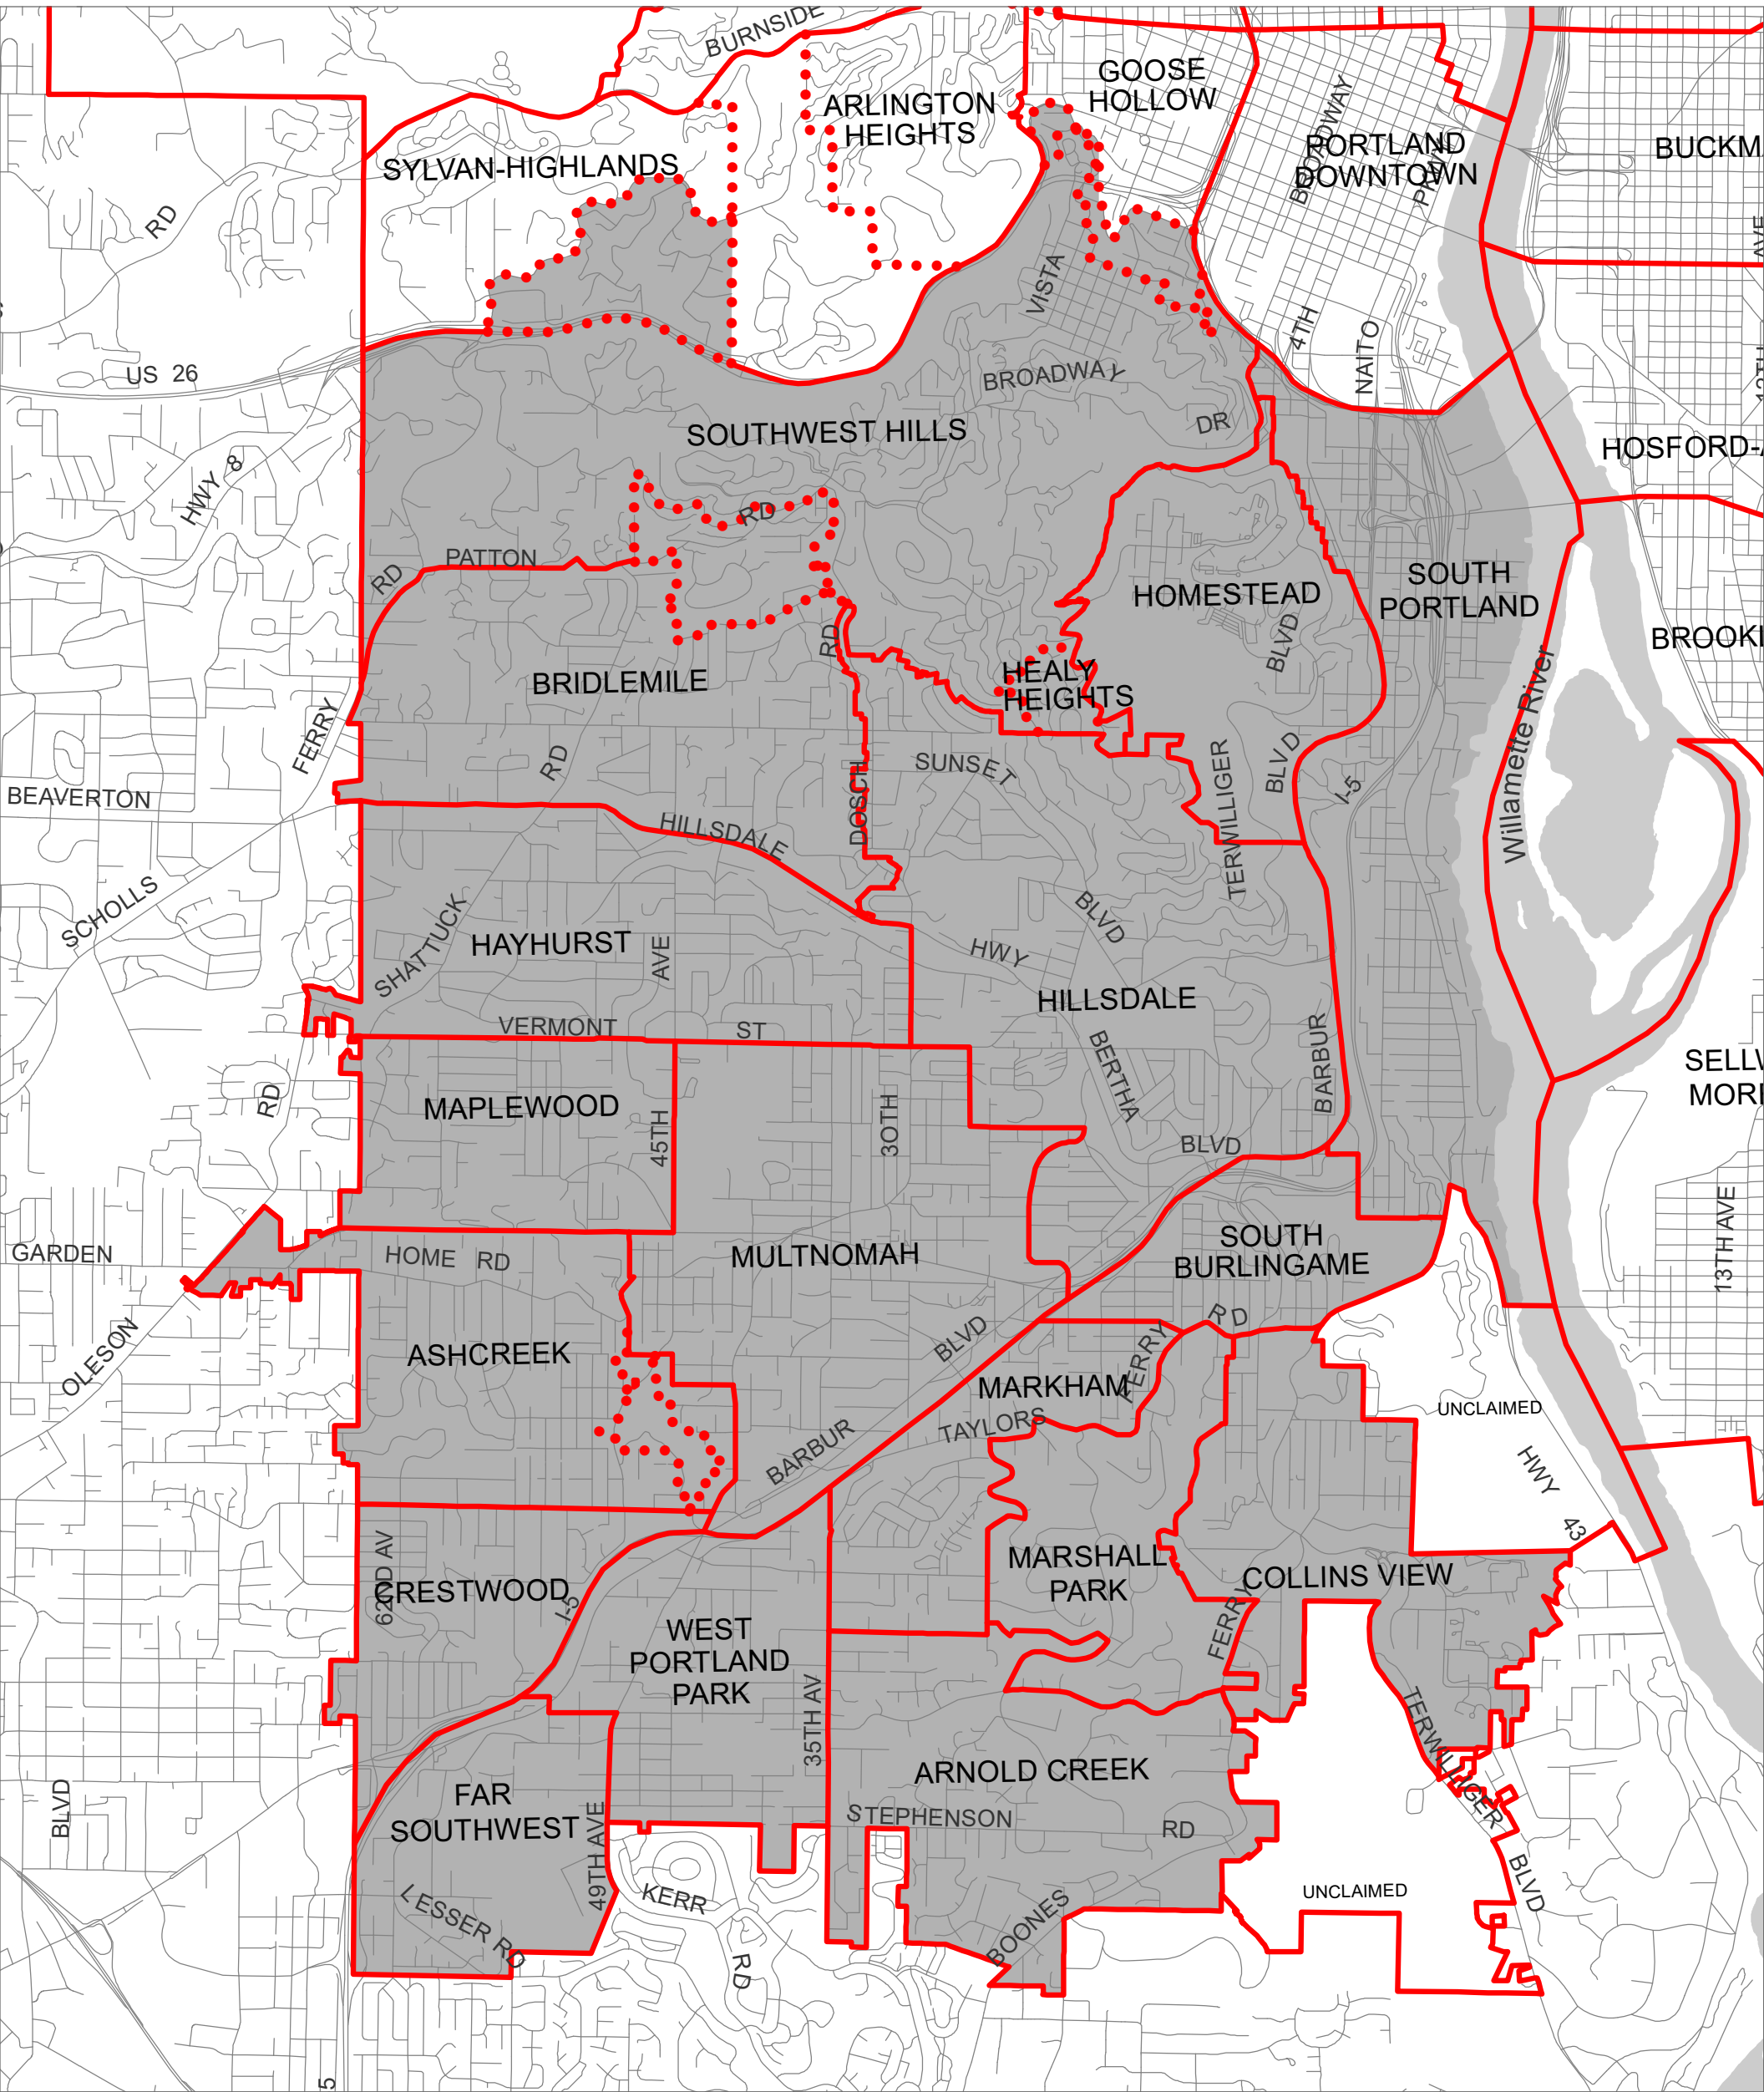

SOUTHWEST NEIGHBORHOODS, INC.

- Neighborhood Boundary
- Overlapping Boundary

City of Portland
Office of Community & Civic Life
and Bureau of Planning
and Sustainability

March 5, 2019