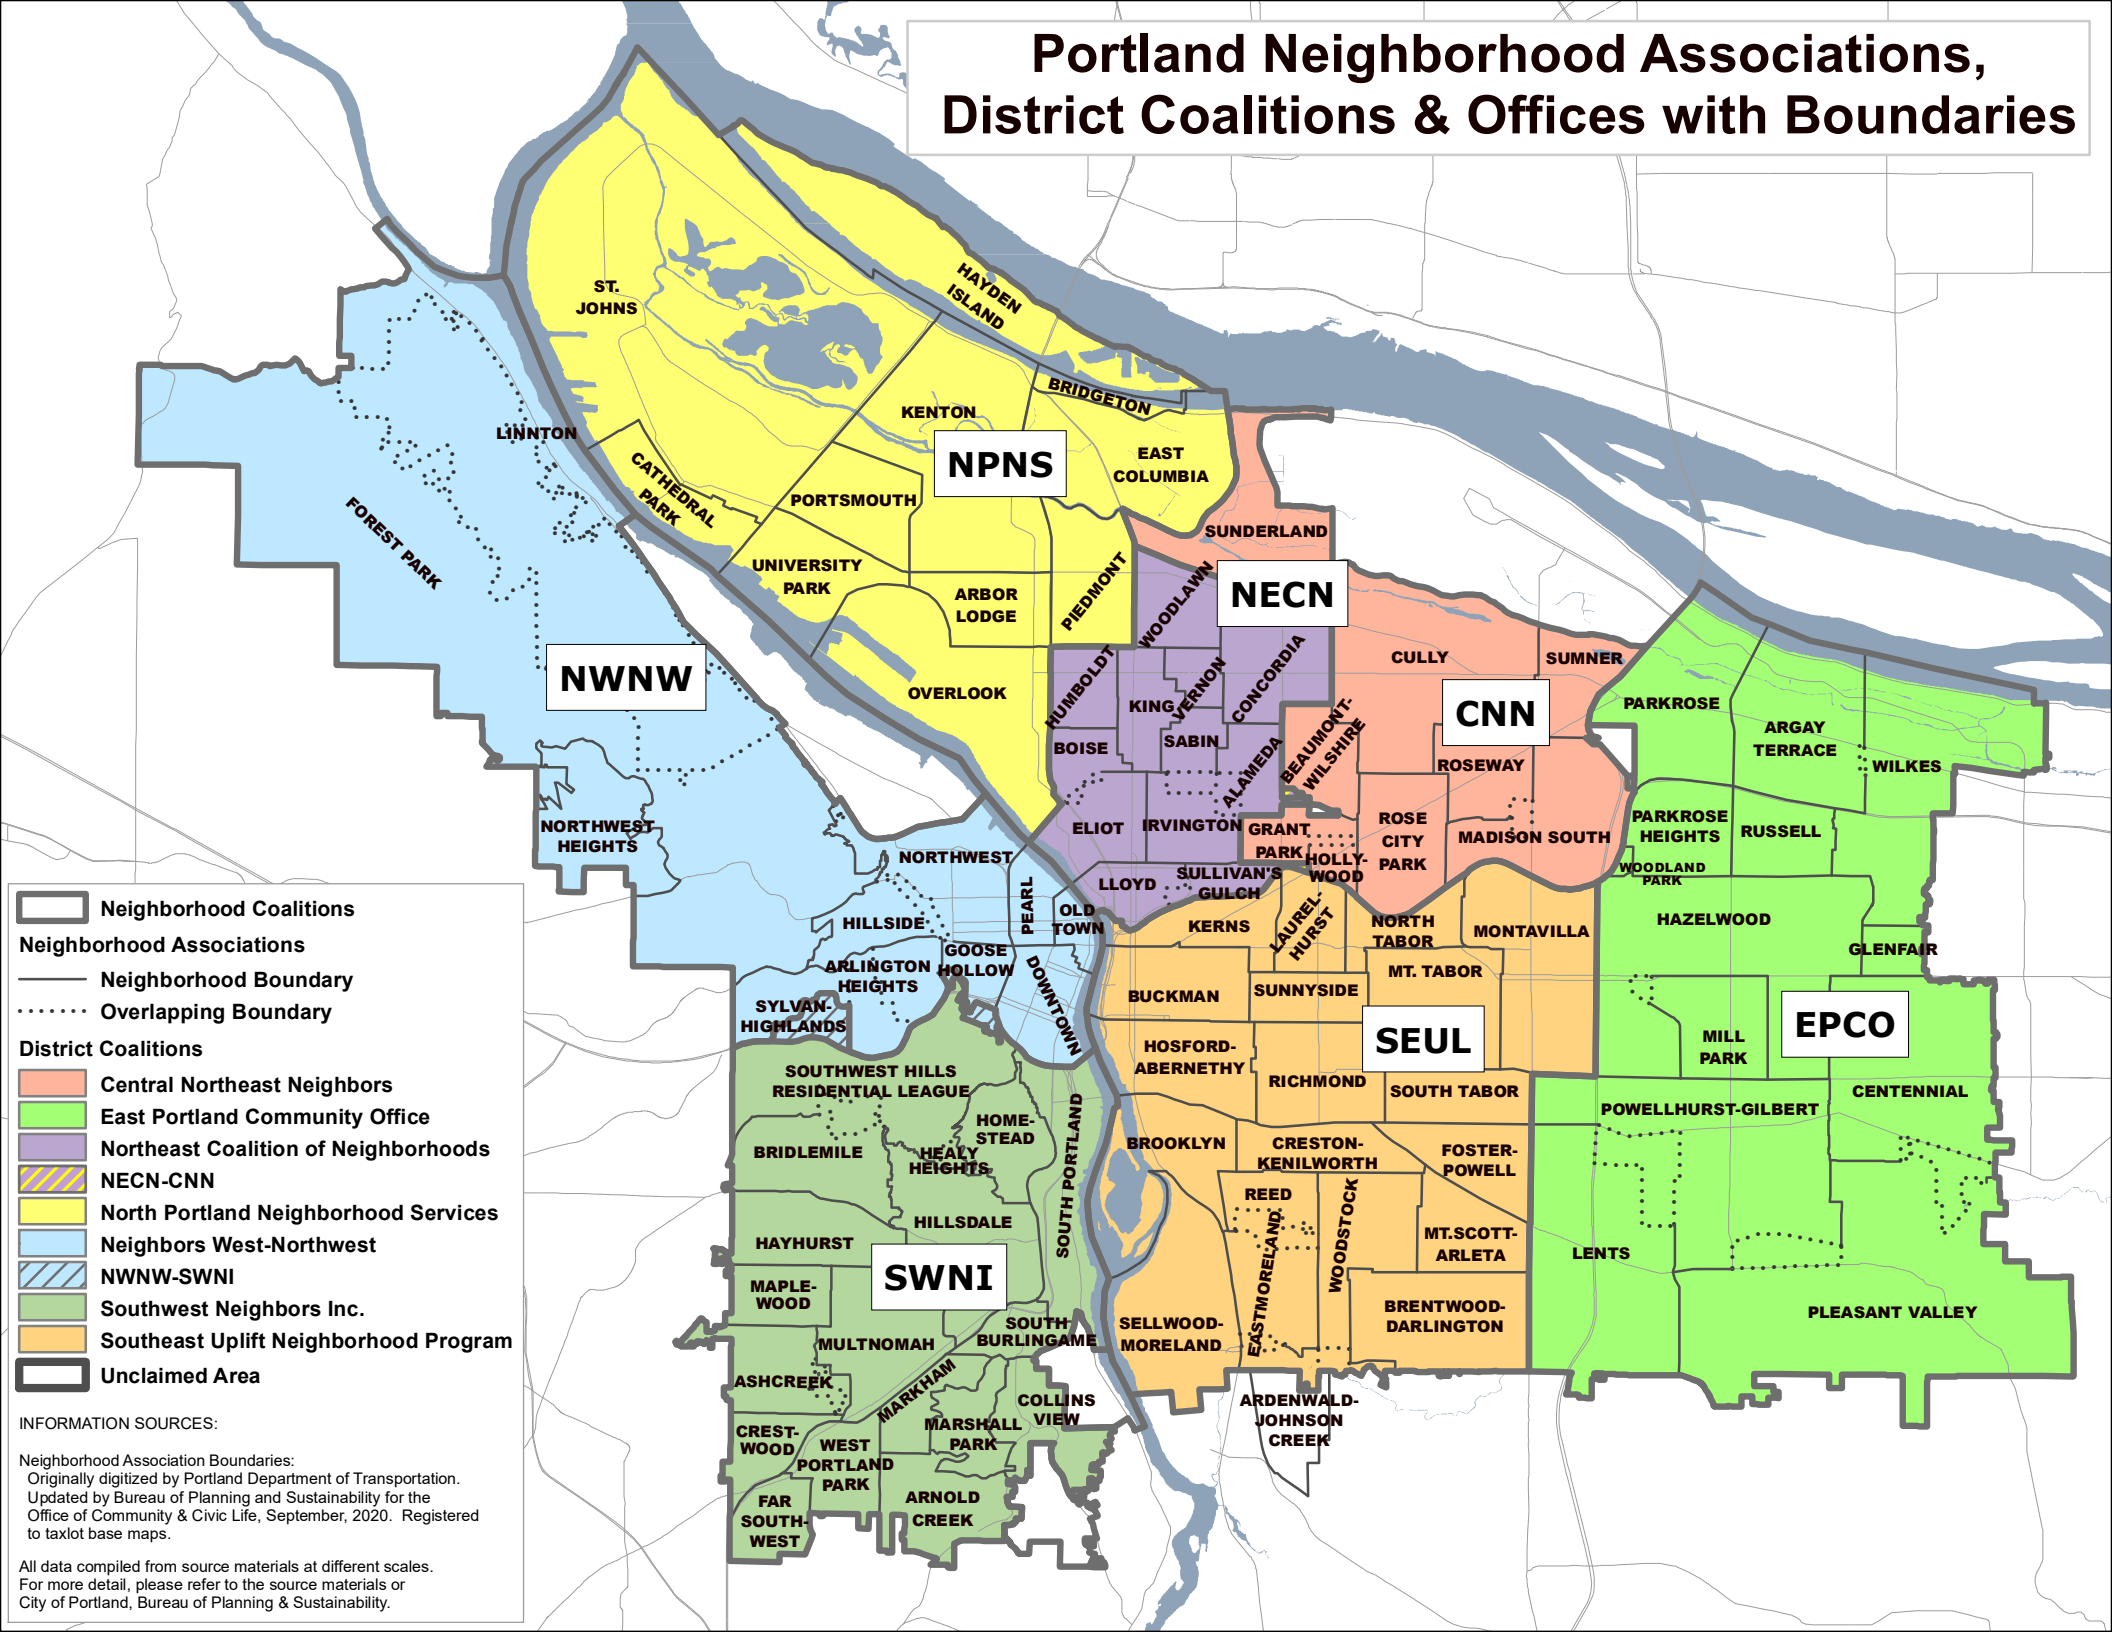

# Portland Neighborhood Associations, District Coalitions & Offices with Boundaries

**Neighborhood Coalitions**

- Neighborhood Association
- Neighborhood Boundary
- Overlapping Boundary

**District Coalitions**

- Central Northeast Neighbors
- East Portland Community Office
- Northeast Coalition of Neighborhoods
- NECN-CNN
- North Portland Neighborhood Services
- Neighbors West-Northwest
- NWNW-SWNI
- Southwest Neighbors Inc.
- Southeast Uplift Neighborhood Program
- Unclaimed Area

**INFORMATION SOURCES:**

Neighborhood Association Boundaries:  
Originally digitized by Portland Department of Transportation.  
Updated by Bureau of Planning and Sustainability for the  
Office of Community & Civic Life, September, 2020. Registered  
to taxlot base maps.