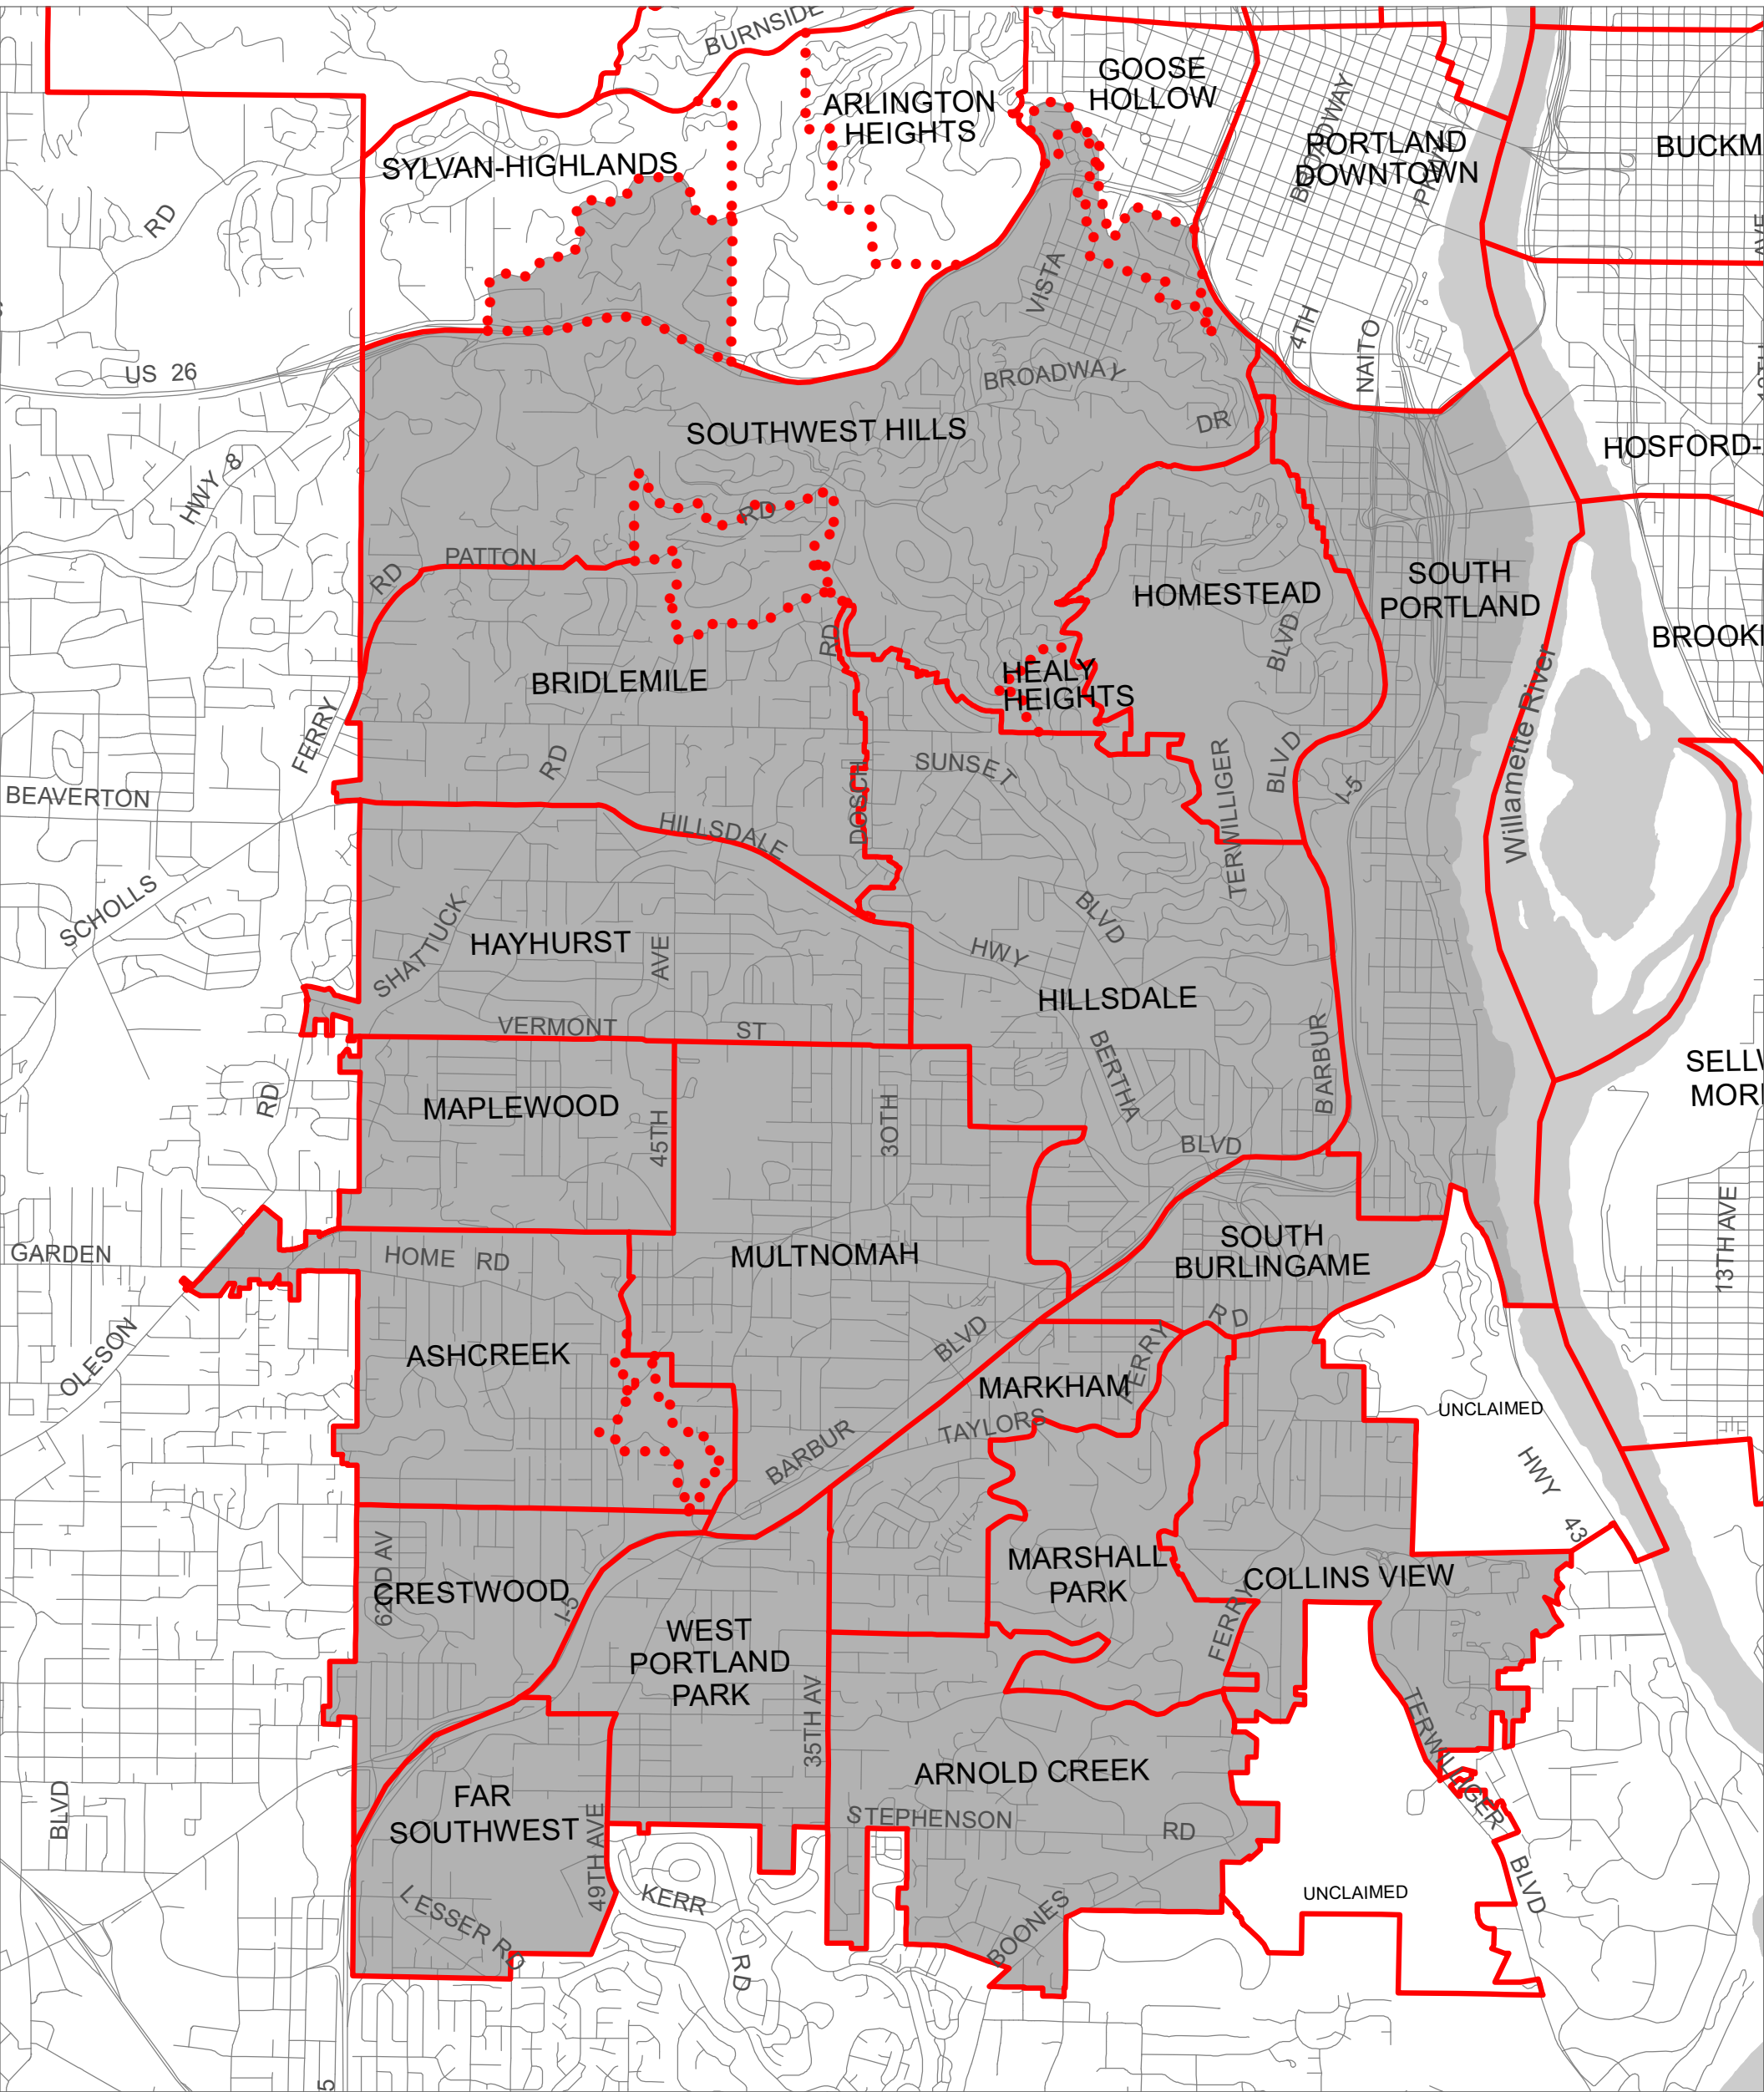

# SOUTHWEST NEIGHBORHOODS, INC.

- Neighborhood Boundary
- Overlapping Boundary

City of Portland  
Office of Neighborhood Involvement and  
Bureau of Planning  
and Sustainability

October 9, 2017