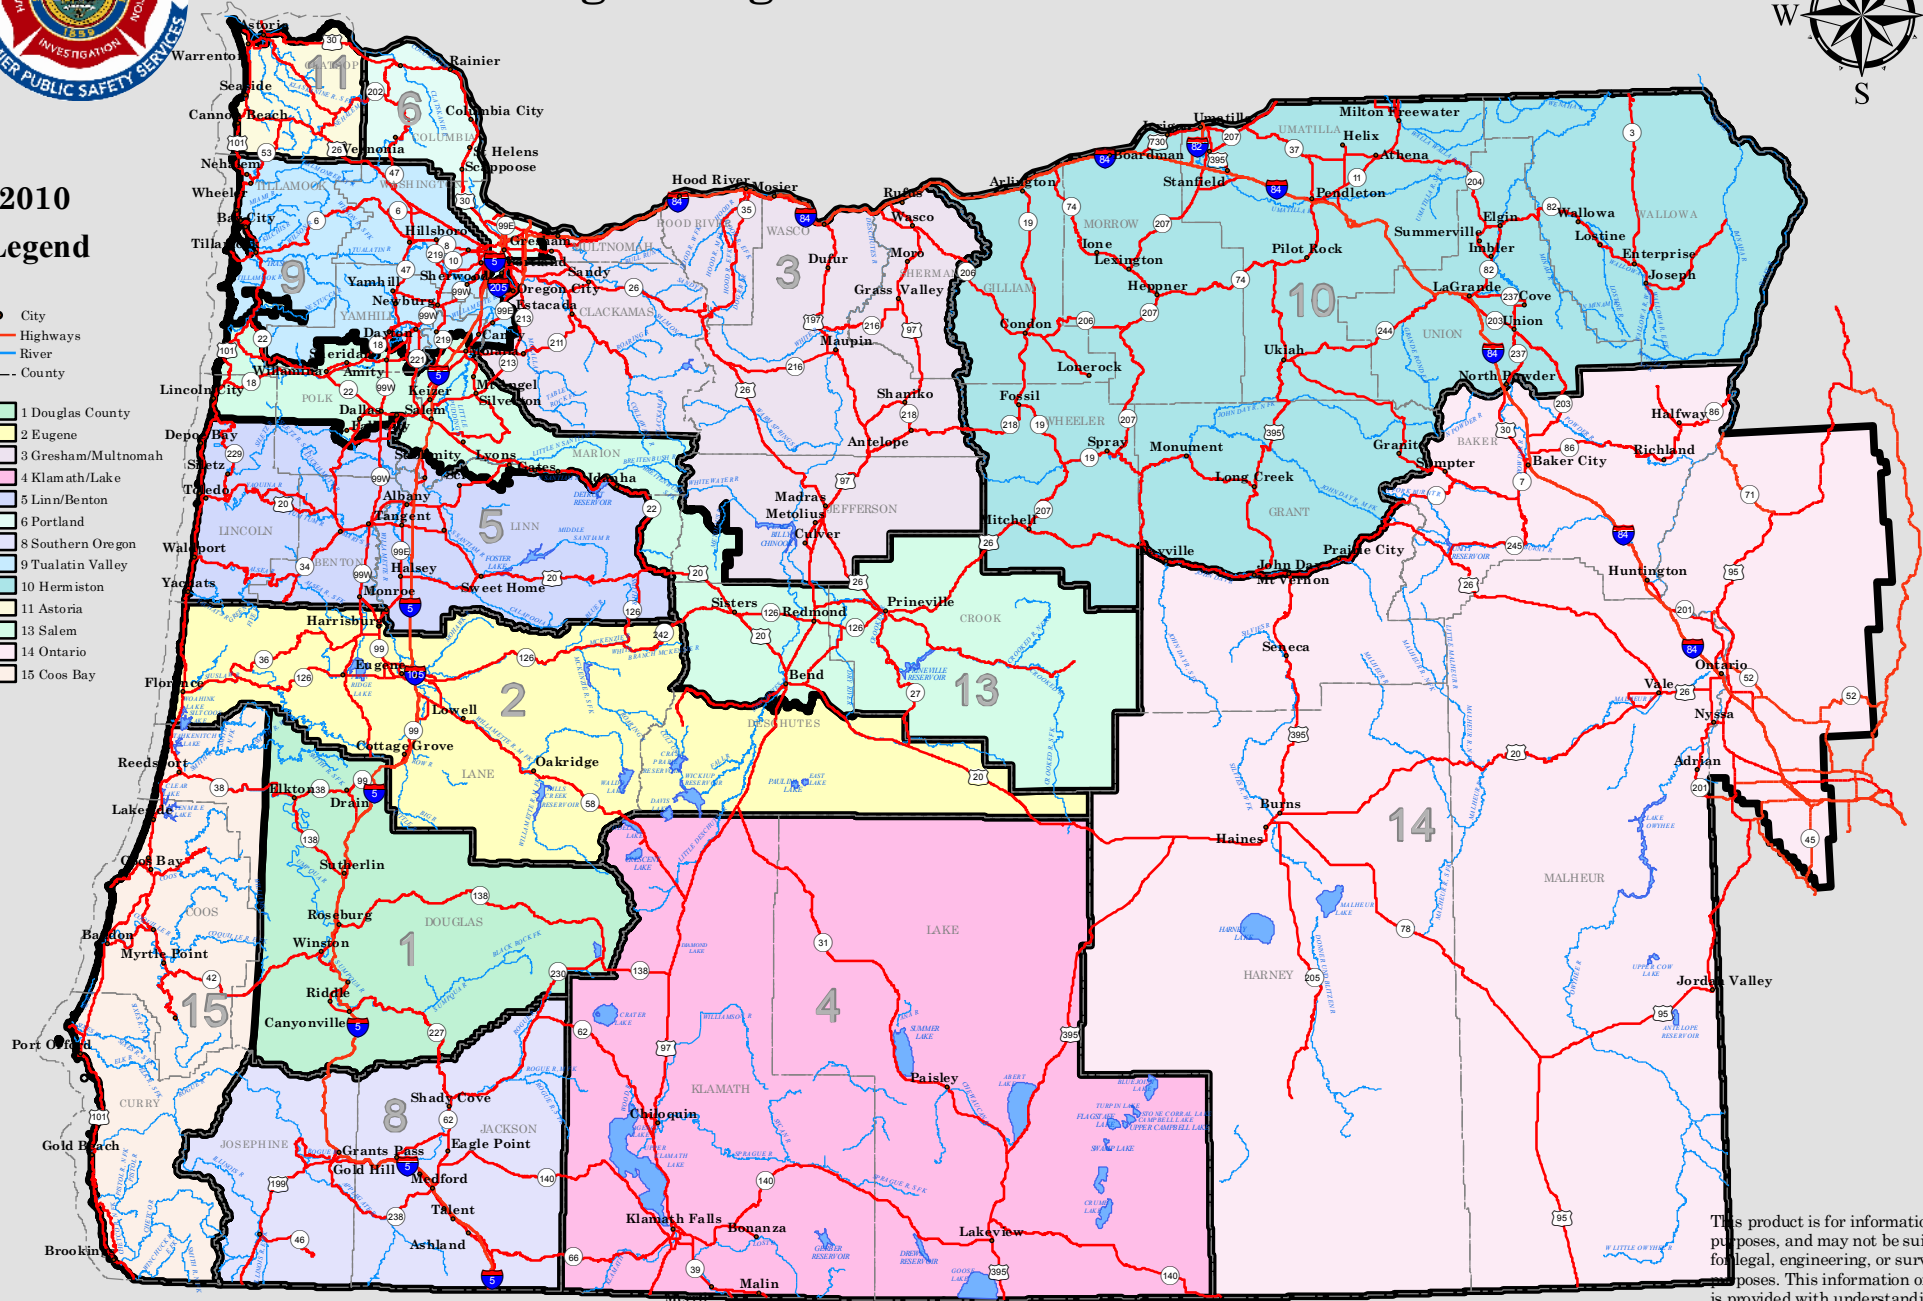

Oregon Regional HazMat Team Boundaries

2010 Legend

- City
 - Highways
 - River
 - County
- 1 Douglas County
 - 2 Eugene
 - 3 Gresham/Multnomah
 - 4 Klamath/Lake
 - 5 Lin/Benton
 - 6 Portland
 - 8 Southern Oregon
 - 9 Tualatin Valley
 - 10 Hermiston
 - 11 Astoria
 - 13 Salem
 - 14 Ontario
 - 15 Coos Bay

This product is for informational purposes, and may not be suitable for legal, engineering, or surveying purposes. This information or data is provided with understanding that conclusions drawn from such data are the responsibility of the user. Data was compiled through various sources by the Oregon Department of Forestry and Oregon State Fire Marshal, August 2010