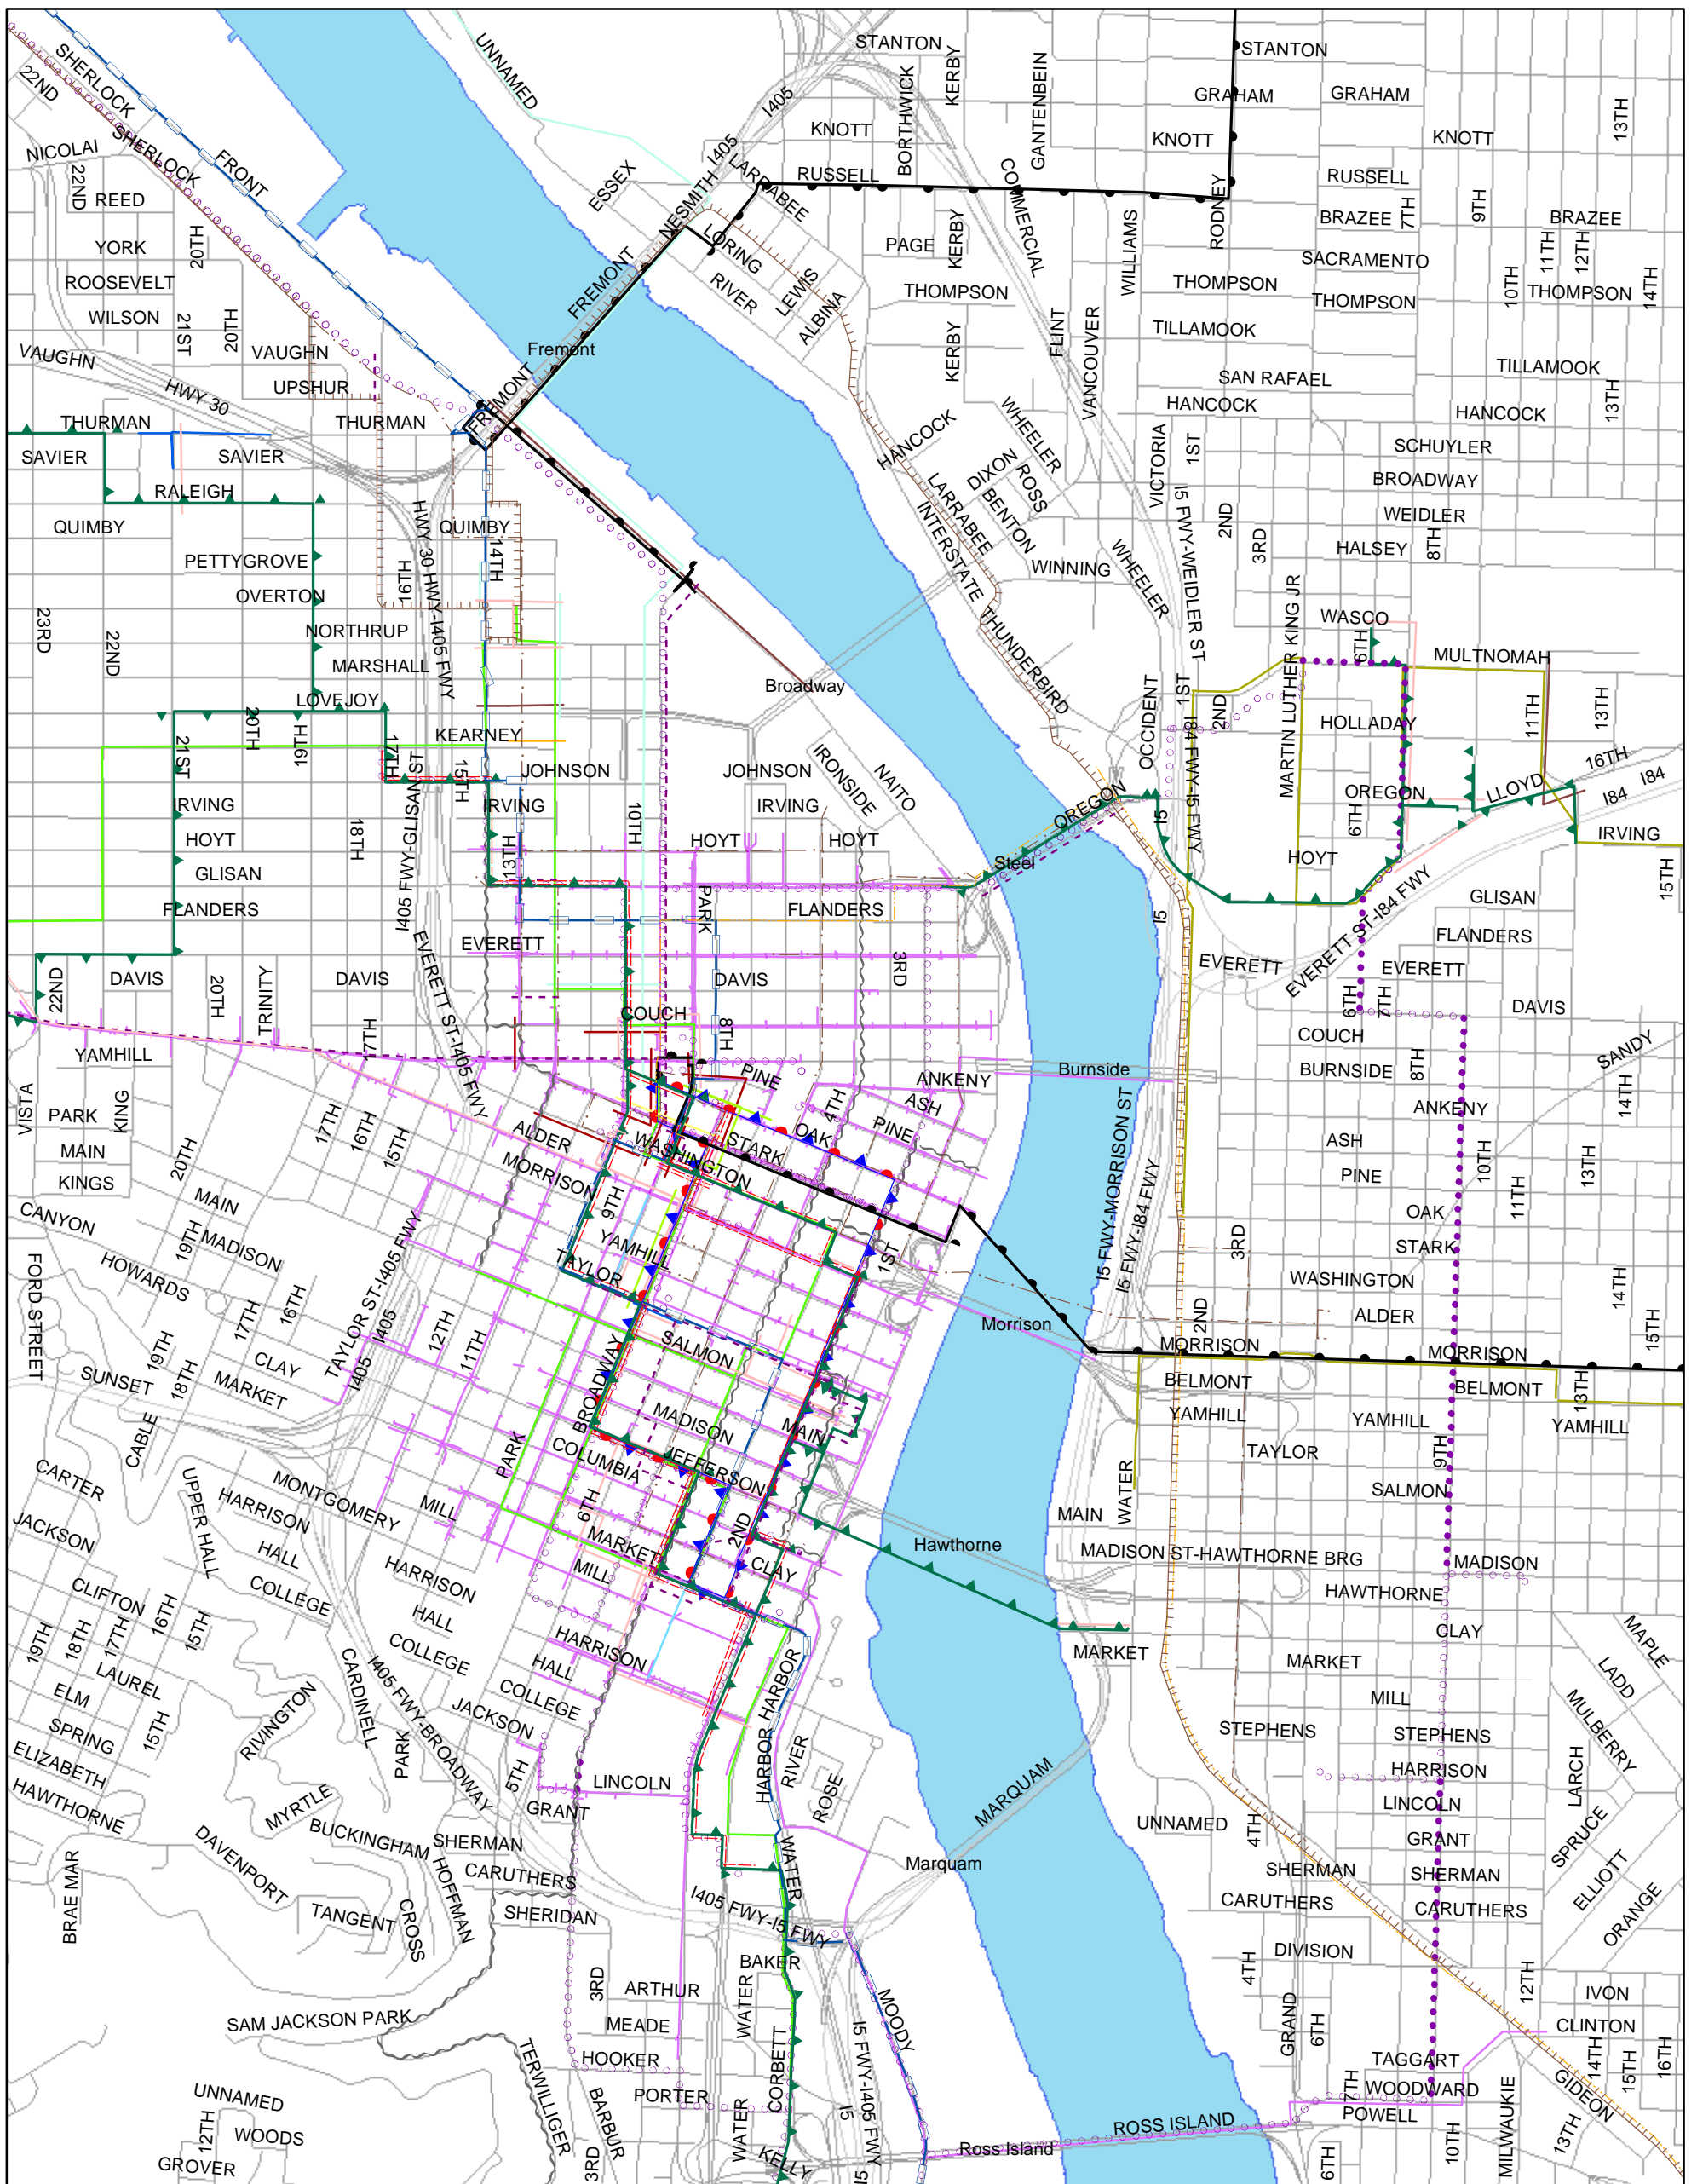

Qwest, Long Distance Providers, and Local Competitive Exchange Carriers in the Central Business District

- Legend**
- | | | | | |
|--------------------|------------|--------------|---------------------|---|
| 360Networks | FirstWorld | MFS | Sprint | XO |
| All Phase | IXC | PGB | TCG | Metromedia Joint Trench (XO and PGB) |
| AT&T Long Distance | Level 3 | PT Cable | Time Warner Telecom | Level 3 Joint Trench (Adelphia, All Phase, McLeod, Metromedia, PGB, Williams, XO) |
| Electric Lightwave | MCI Metro | Qwest | WCI | Williams |
| First Point | McLeod | Qwest Vaults | WorldCom | |
| FTV | MetroMedia | | | |

Map is based on as-built drawings and route maps provided by the companies, Street Opening Permit histories from Portland Office of Transportation and reports from both the Multnomah County Bridge Division and the Oregon Utility Notification Center