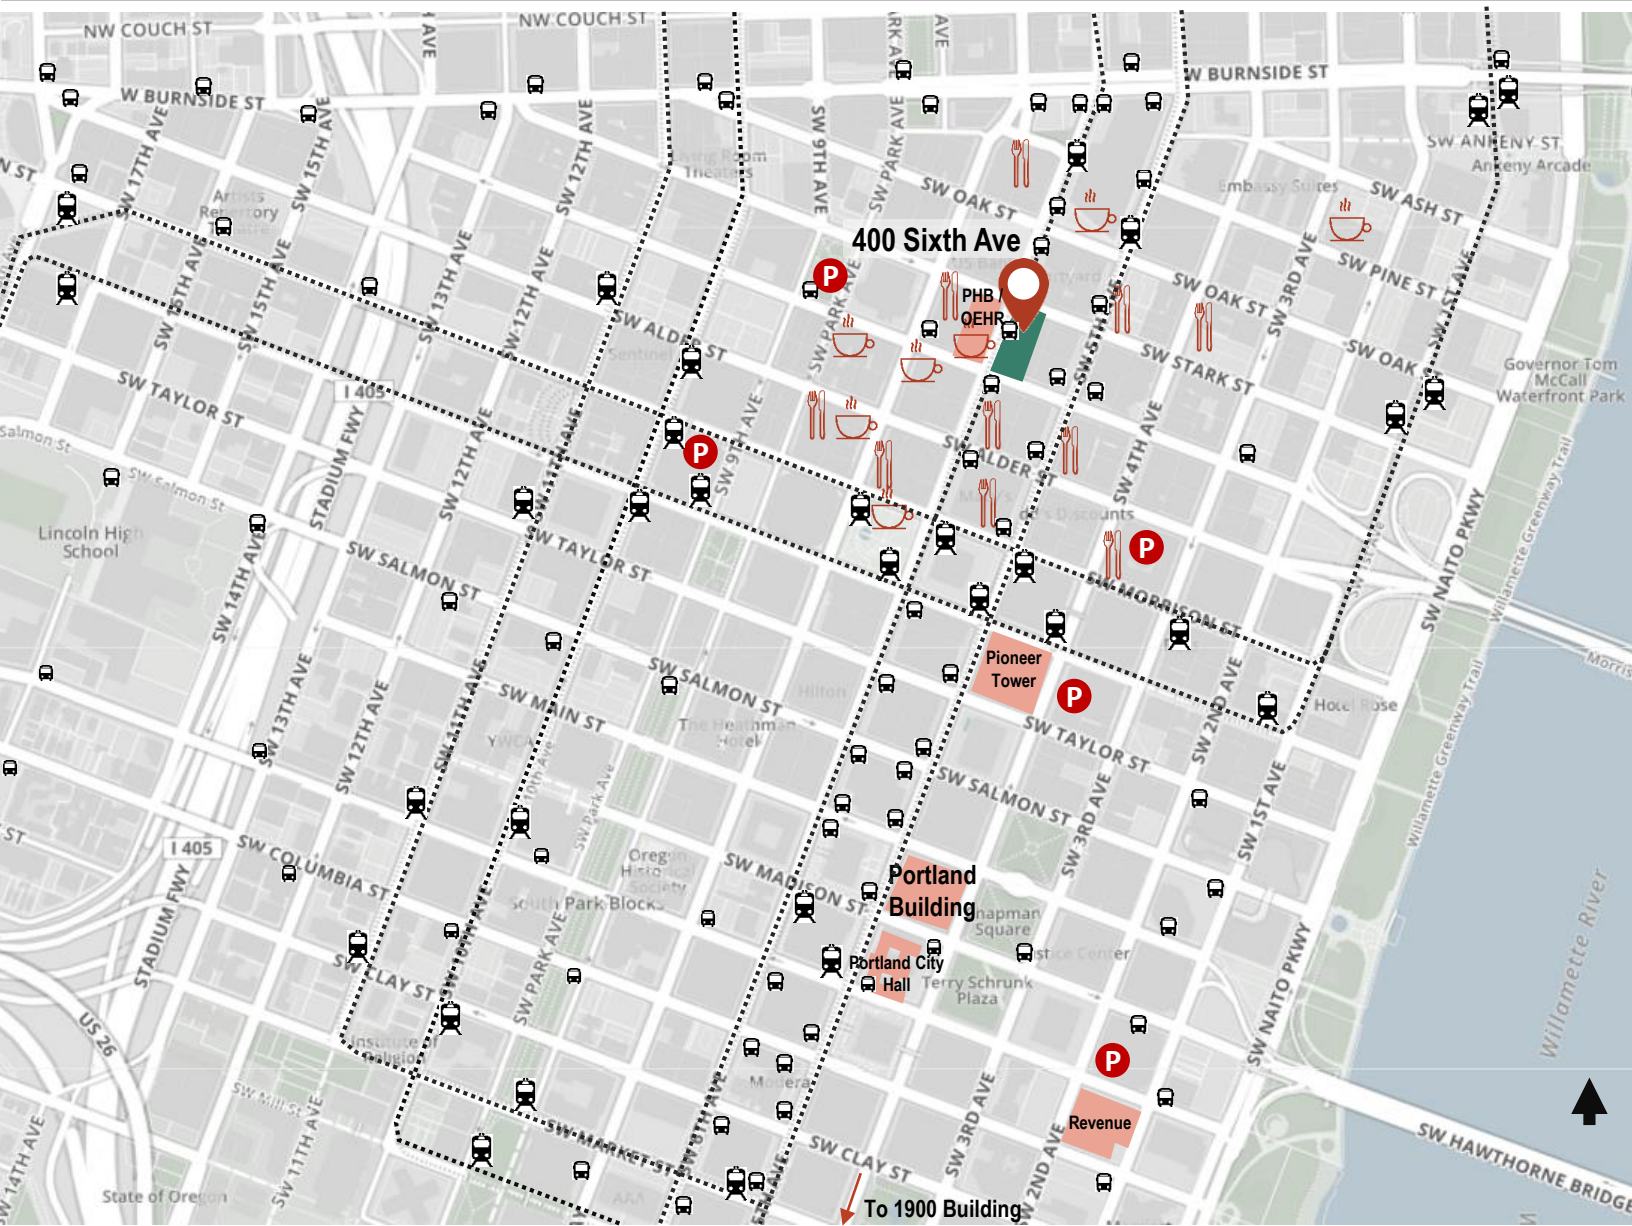

## Approximate Distance to:

City Hall:	1221 SW 4th Avenue	~ 0.5 miles
Portland Building:	1120 SW 5th Avenue	~ 0.4 miles
Pioneer Tower:	888 SW 5th Avenue	~ 0.3 miles
1900 Building:	1900 SW 4th Avenue	~ 1.2 miles
PHB / OEHR:	421 SW 6th Avenue	~ 26 feet
Revenue:	111 SW Columbia Street	~ 1 mile

## Transit Access:

MAX Station:	Green, Yellow, Orange	~ 0.1 miles
	Blue, Red	~ 0.15 miles
Bus Stops:	4, 30, 99, 35, 36, 44, 54, 56, 9, 17, 19, 1, 12, 19, 94, 8, 43, 66	~ 0.1 miles