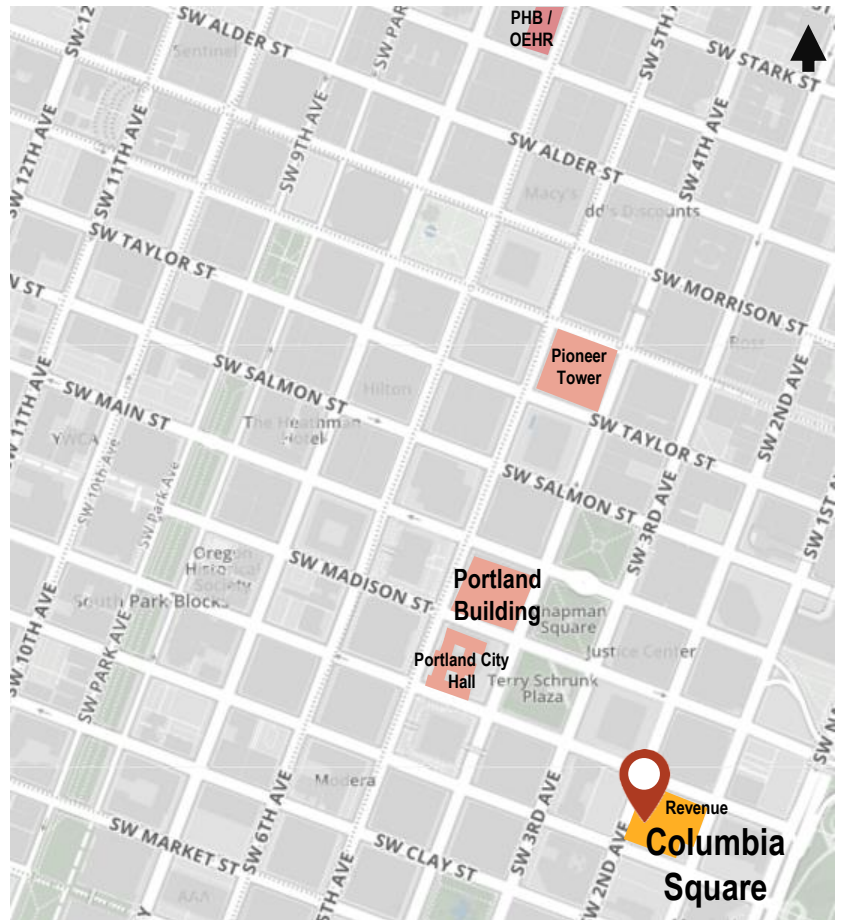

Columbia Square

111 SW Columbia St, Portland, OR 97201

Building features

- Secured bike storage, 44 stalls
- Workout facility available to tenants with annual membership
- Conference center
- Two restaurants located in the building
- A full-service U.S. Bank branch
- Print shop, florist, clothier, dentist, chiropractic and Providence physical rehabilitation clinic

Columbia Square Building Website: <http://www.melvinmarkcompanies.com/property/columbia-square/>

Portland Building Website:
<http://www.portlandoregon.gov/portlandbuilding>

Columbia Square

111 SW Columbia St, Portland, OR 97201

Approximate Distance to:

City Hall:	1221 SW 4th Avenue	~ 0.2 miles
Portland Building:	1120 SW 5th Avenue	~ 0.3 miles
Pioneer Tower:	888 SW 5th Avenue	~ 0.4 miles
1900 Building:	1900 SW 4th Avenue	~ 0.4 miles
PHB / OEHR:	421 SW 6th Avenue	~ 1 mile
Revenue:	111 SW Columbia Street	~ 0 miles

Transit Access:

MAX Station:	Green, Orange, Yellow	~ 0.2 miles
	Blue, Red	~ 0.3 miles
Streetcar:	B Loop, NS Line	~ 0.3 miles
Bus Stops:	38, 45, 55, 92, 96	~ 0.1 miles
	4, 6, 10, 14, 15, 30	
	6, 58, 9, 17, 19	~ 0.2 miles