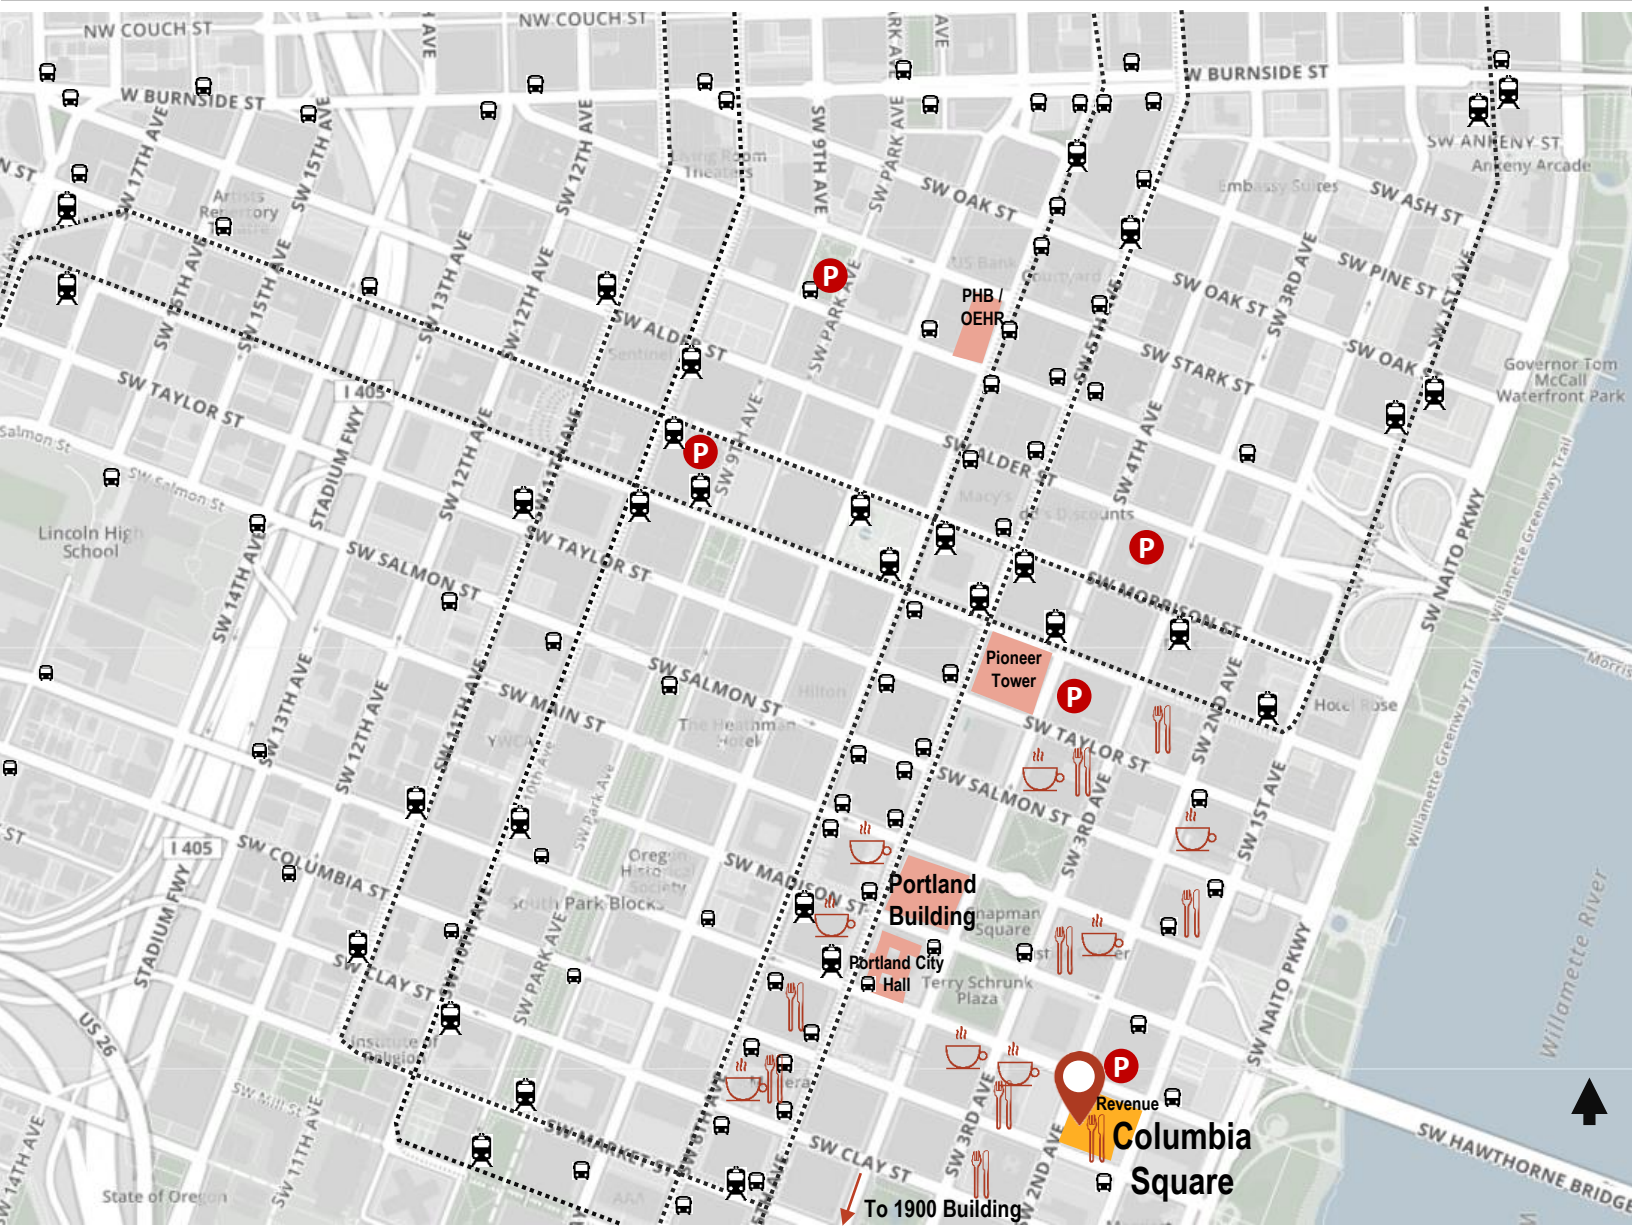

Columbia Square

111 SW Columbia St, Portland, OR 97201

Building features

- Secured bike storage, 44 stalls
- Workout facility available to tenants with annual membership
- Conference center
- Two restaurants located in the building
- A full-service U.S. Bank branch
- Print shop, florist, clothier, dentist, chiropractic and Providence physical rehabilitation clinic

Approximate Distance to:

City Hall:	1221 SW 4th Avenue	~ 0.2 miles
Portland Building:	1120 SW 5th Avenue	~ 0.3 miles
Pioneer Tower:	888 SW 5th Avenue	~ 0.4 miles
1900 Building:	1900 SW 4th Avenue	~ 0.4 miles
PHB / OEHR:	421 SW 6th Avenue	~ 1 mile
Revenue:	111 SW Columbia Street	~ 0 miles

Transit Access:

MAX Station:	Green, Orange, Yellow	~ 0.2 miles
	Blue, Red	~ 0.3 miles
Streetcar:	B Loop, NS Line	~ 0.3 miles
Bus Stops:	38, 45, 55, 92, 96	~ 0.1 miles
	4, 6, 10, 14, 15, 30	
	6, 58, 9, 17, 19	~ 0.2 miles

Legend: