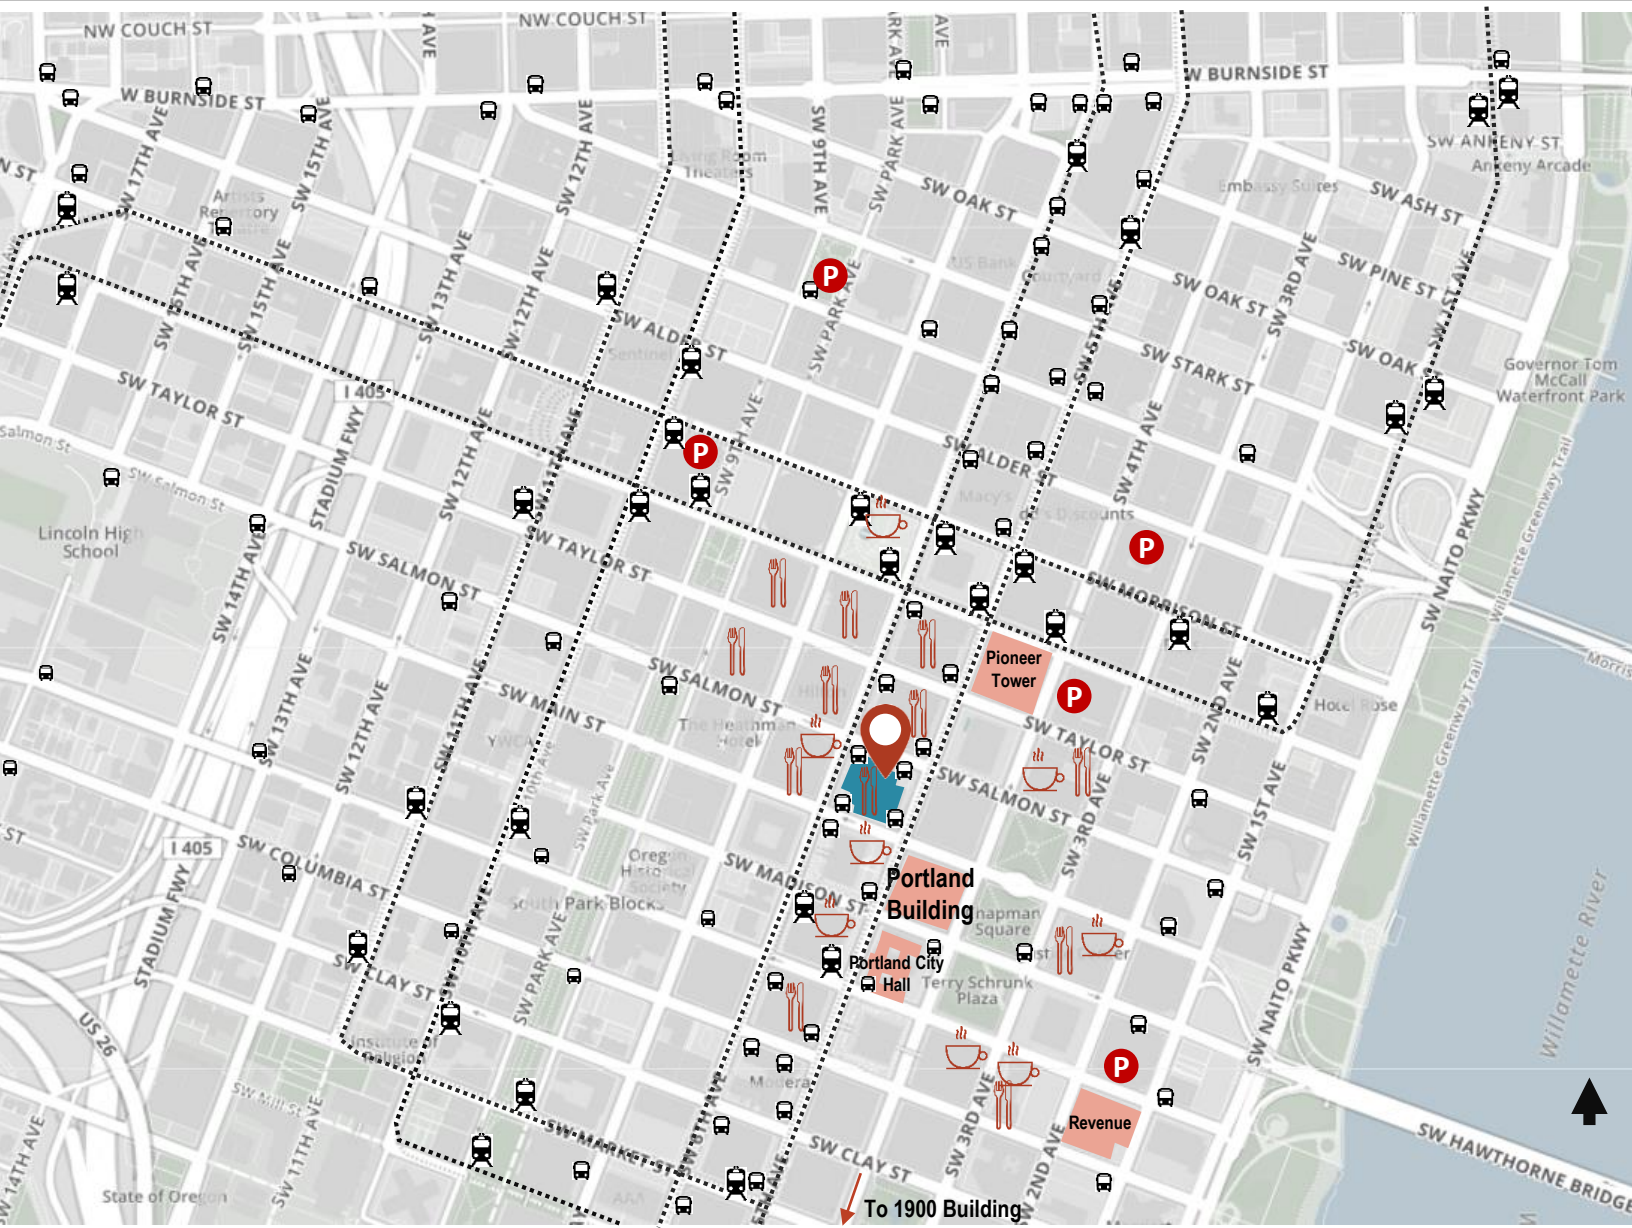

Congress Center

1001 SW 5th Ave, Portland, OR 97204

Building features

- Exercise facility (free to tenants)
- Men's and women's showers with lockers
- Secure bike storage facility and bike racks on premise
- Common area conference room (approximately 20 person capacity)
- Sandwich, crepe and coffee shops
- A full-service Heritage Bank branch and Bank of America ATMs
- Eco Drycleaner
- Gentle Dental

Approximate Distance to:

City Hall:	1221 SW 4th Avenue	~ 0.1 miles
Portland Building:	1120 SW 5th Avenue	~ 335 feet
Pioneer Tower:	888 SW 5th Avenue	~ 337 feet
1900 Building:	1900 SW 4th Avenue	~ 0.5 miles
PHB / OEHR:	421 SW 6th Avenue	~ 0.3 miles
Revenue:	111 SW Columbia Street	~ 0.4 miles

Transit Access:

MAX Station:	Green, Orange, Yellow	~ 0.1 miles
	Blue, Red	~ 0.1 miles
Bus Stops:	15, 51, 4, 30, 99, 35, 36, 44, 54, 56, 35, 36, 9, 17, 19, 10, 14, 8, 43, 66, 1, 12, 94, 291, 6, 38, 45, 55, 58	~ 0.1 miles

Legend: