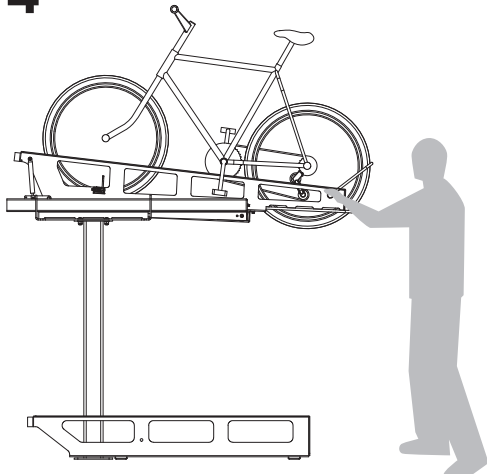

1

Pull tray down with red handles

2

Use knee to help position
bike into tray

3

Front wheel MUST be secured
with red lever

4

Push tray back into locked
position with both hands