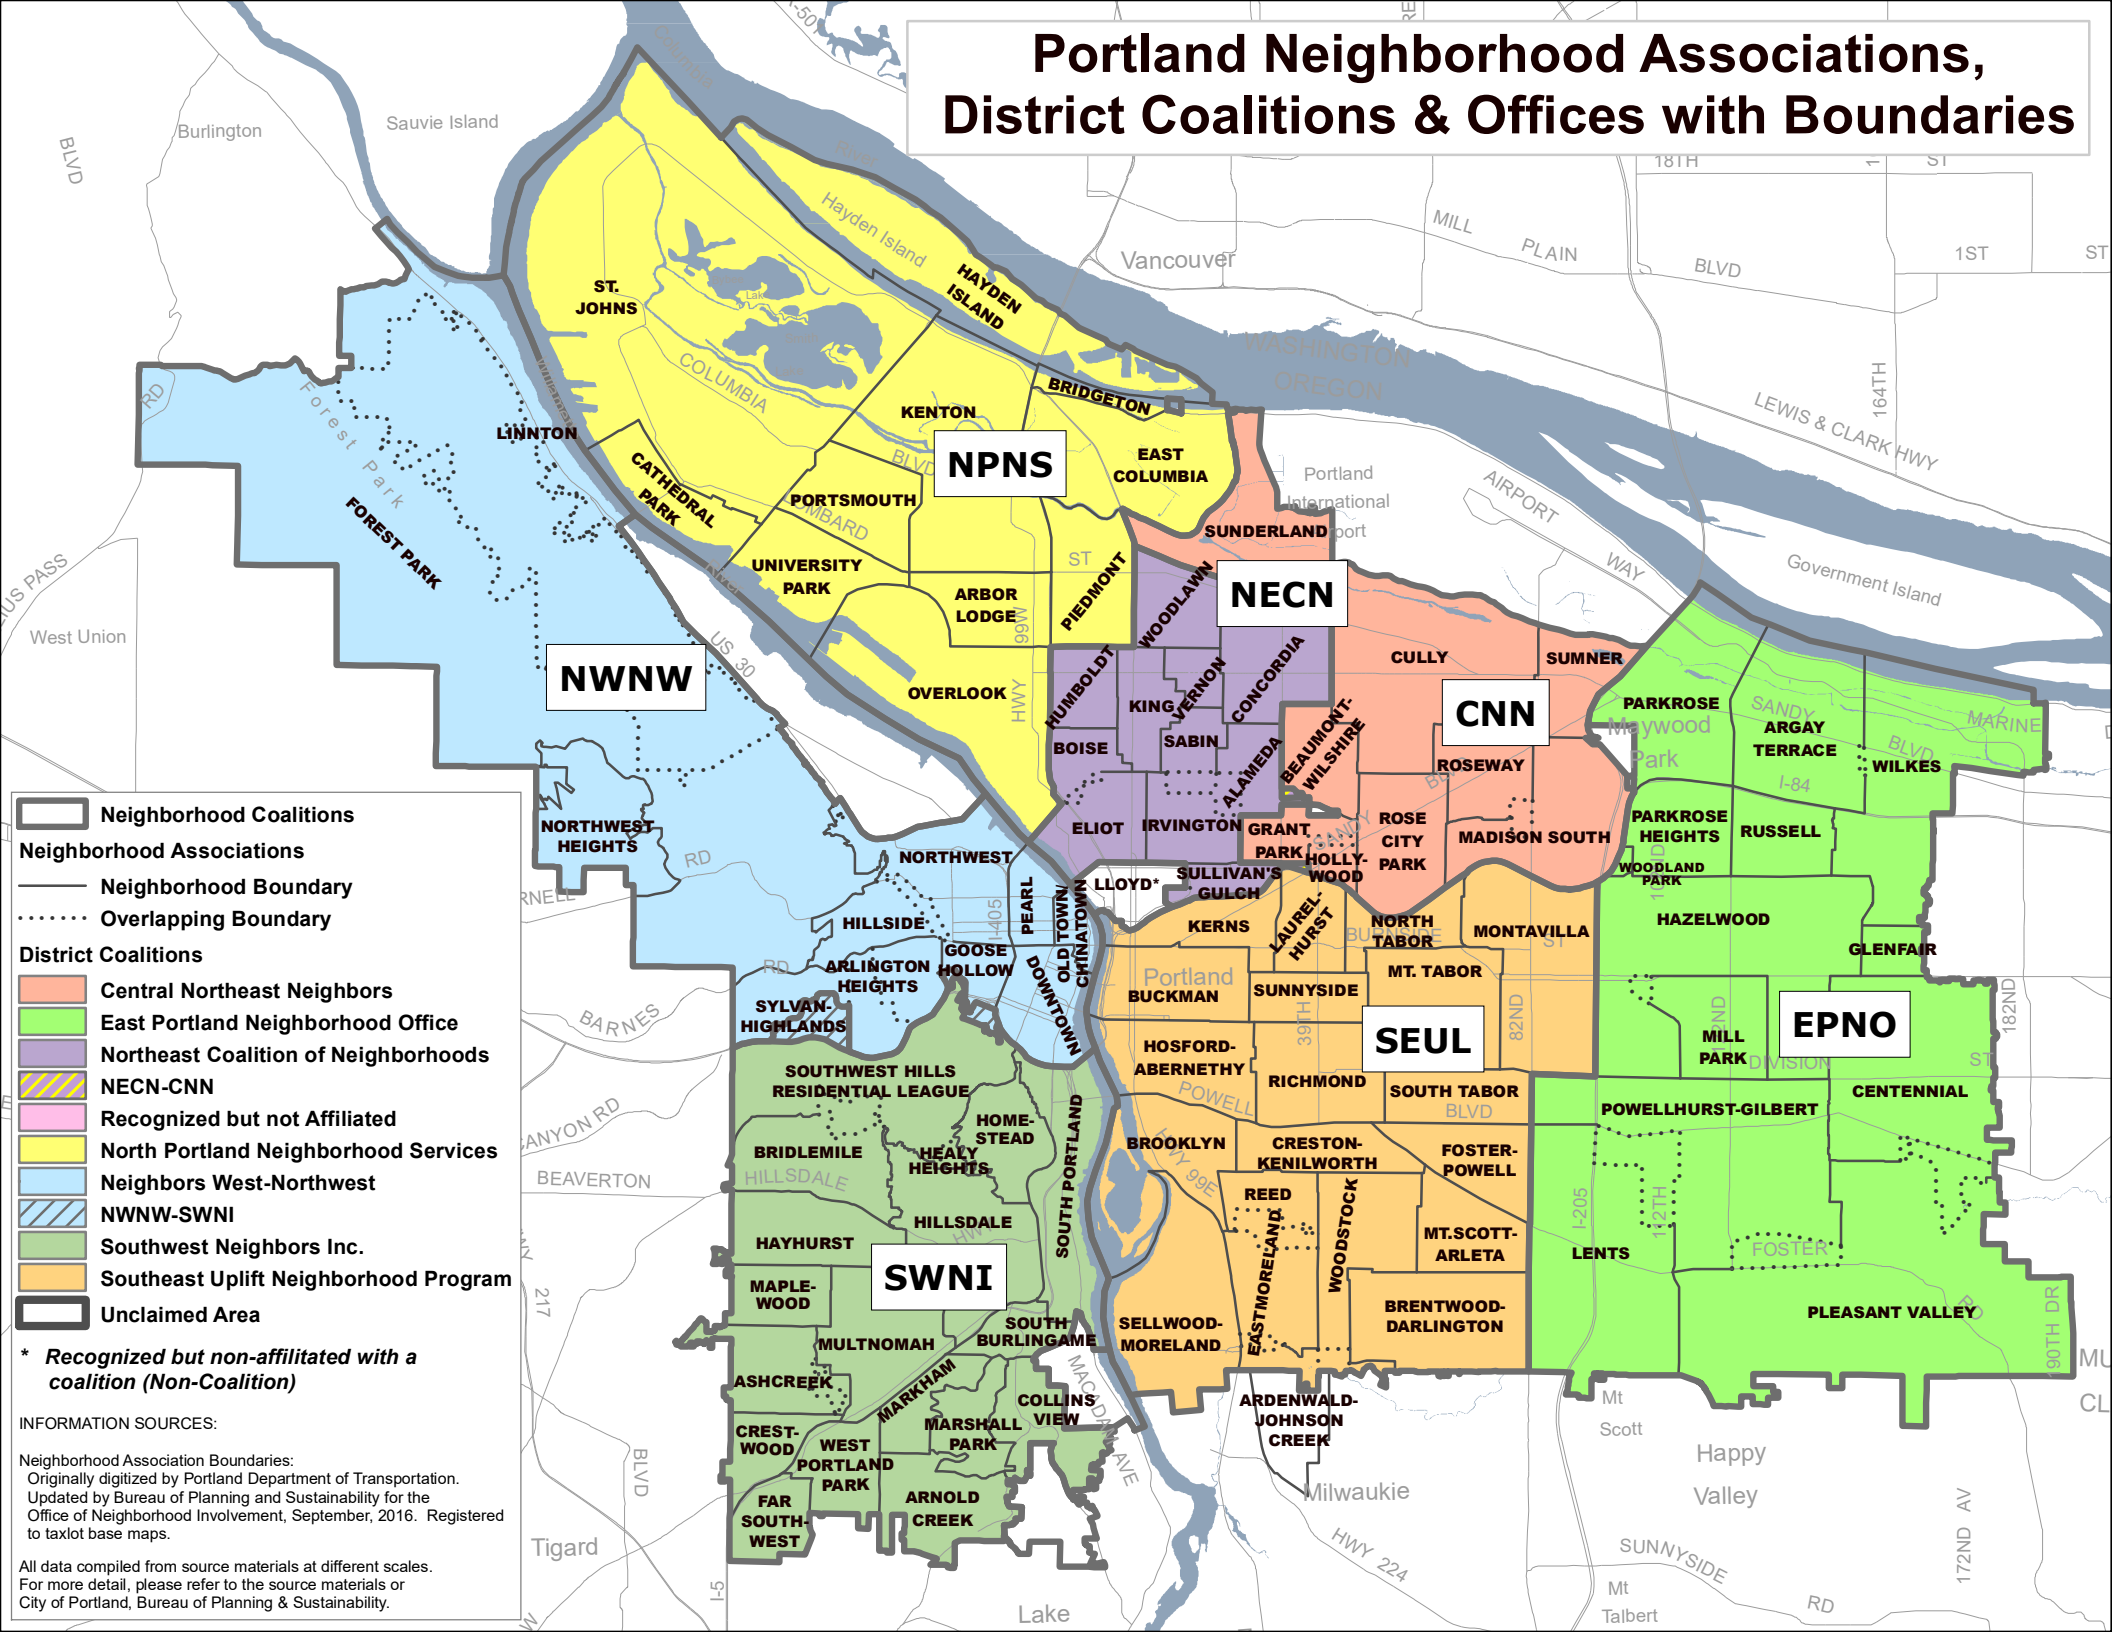

Portland Neighborhood Associations, District Coalitions & Offices with Boundaries

- Neighborhood Coalitions
- Neighborhood Association
- Neighborhood Boundary
- Overlapping Boundary
- District Coalitions**
- Central Northeast Neighbors
- East Portland Neighborhood Office
- Northeast Coalition of Neighborhoods
- NECN-CNN
- Recognized but not Affiliated
- North Portland Neighborhood Services
- Neighbors West-Northwest
- NWNW-SWNI
- Southwest Neighbors Inc.
- Southeast Uplift Neighborhood Program
- Unclaimed Area

* *Recognized but non-affiliated with a coalition (Non-Coalition)*

INFORMATION SOURCES:
 Neighborhood Association Boundaries:
 Originally digitized by Portland Department of Transportation.
 Updated by Bureau of Planning and Sustainability for the
 Office of Neighborhood Involvement, September, 2016. Registered
 to taxlot base maps.

All data compiled from source materials at different scales.
 For more detail, please refer to the source materials or
 City of Portland, Bureau of Planning & Sustainability.