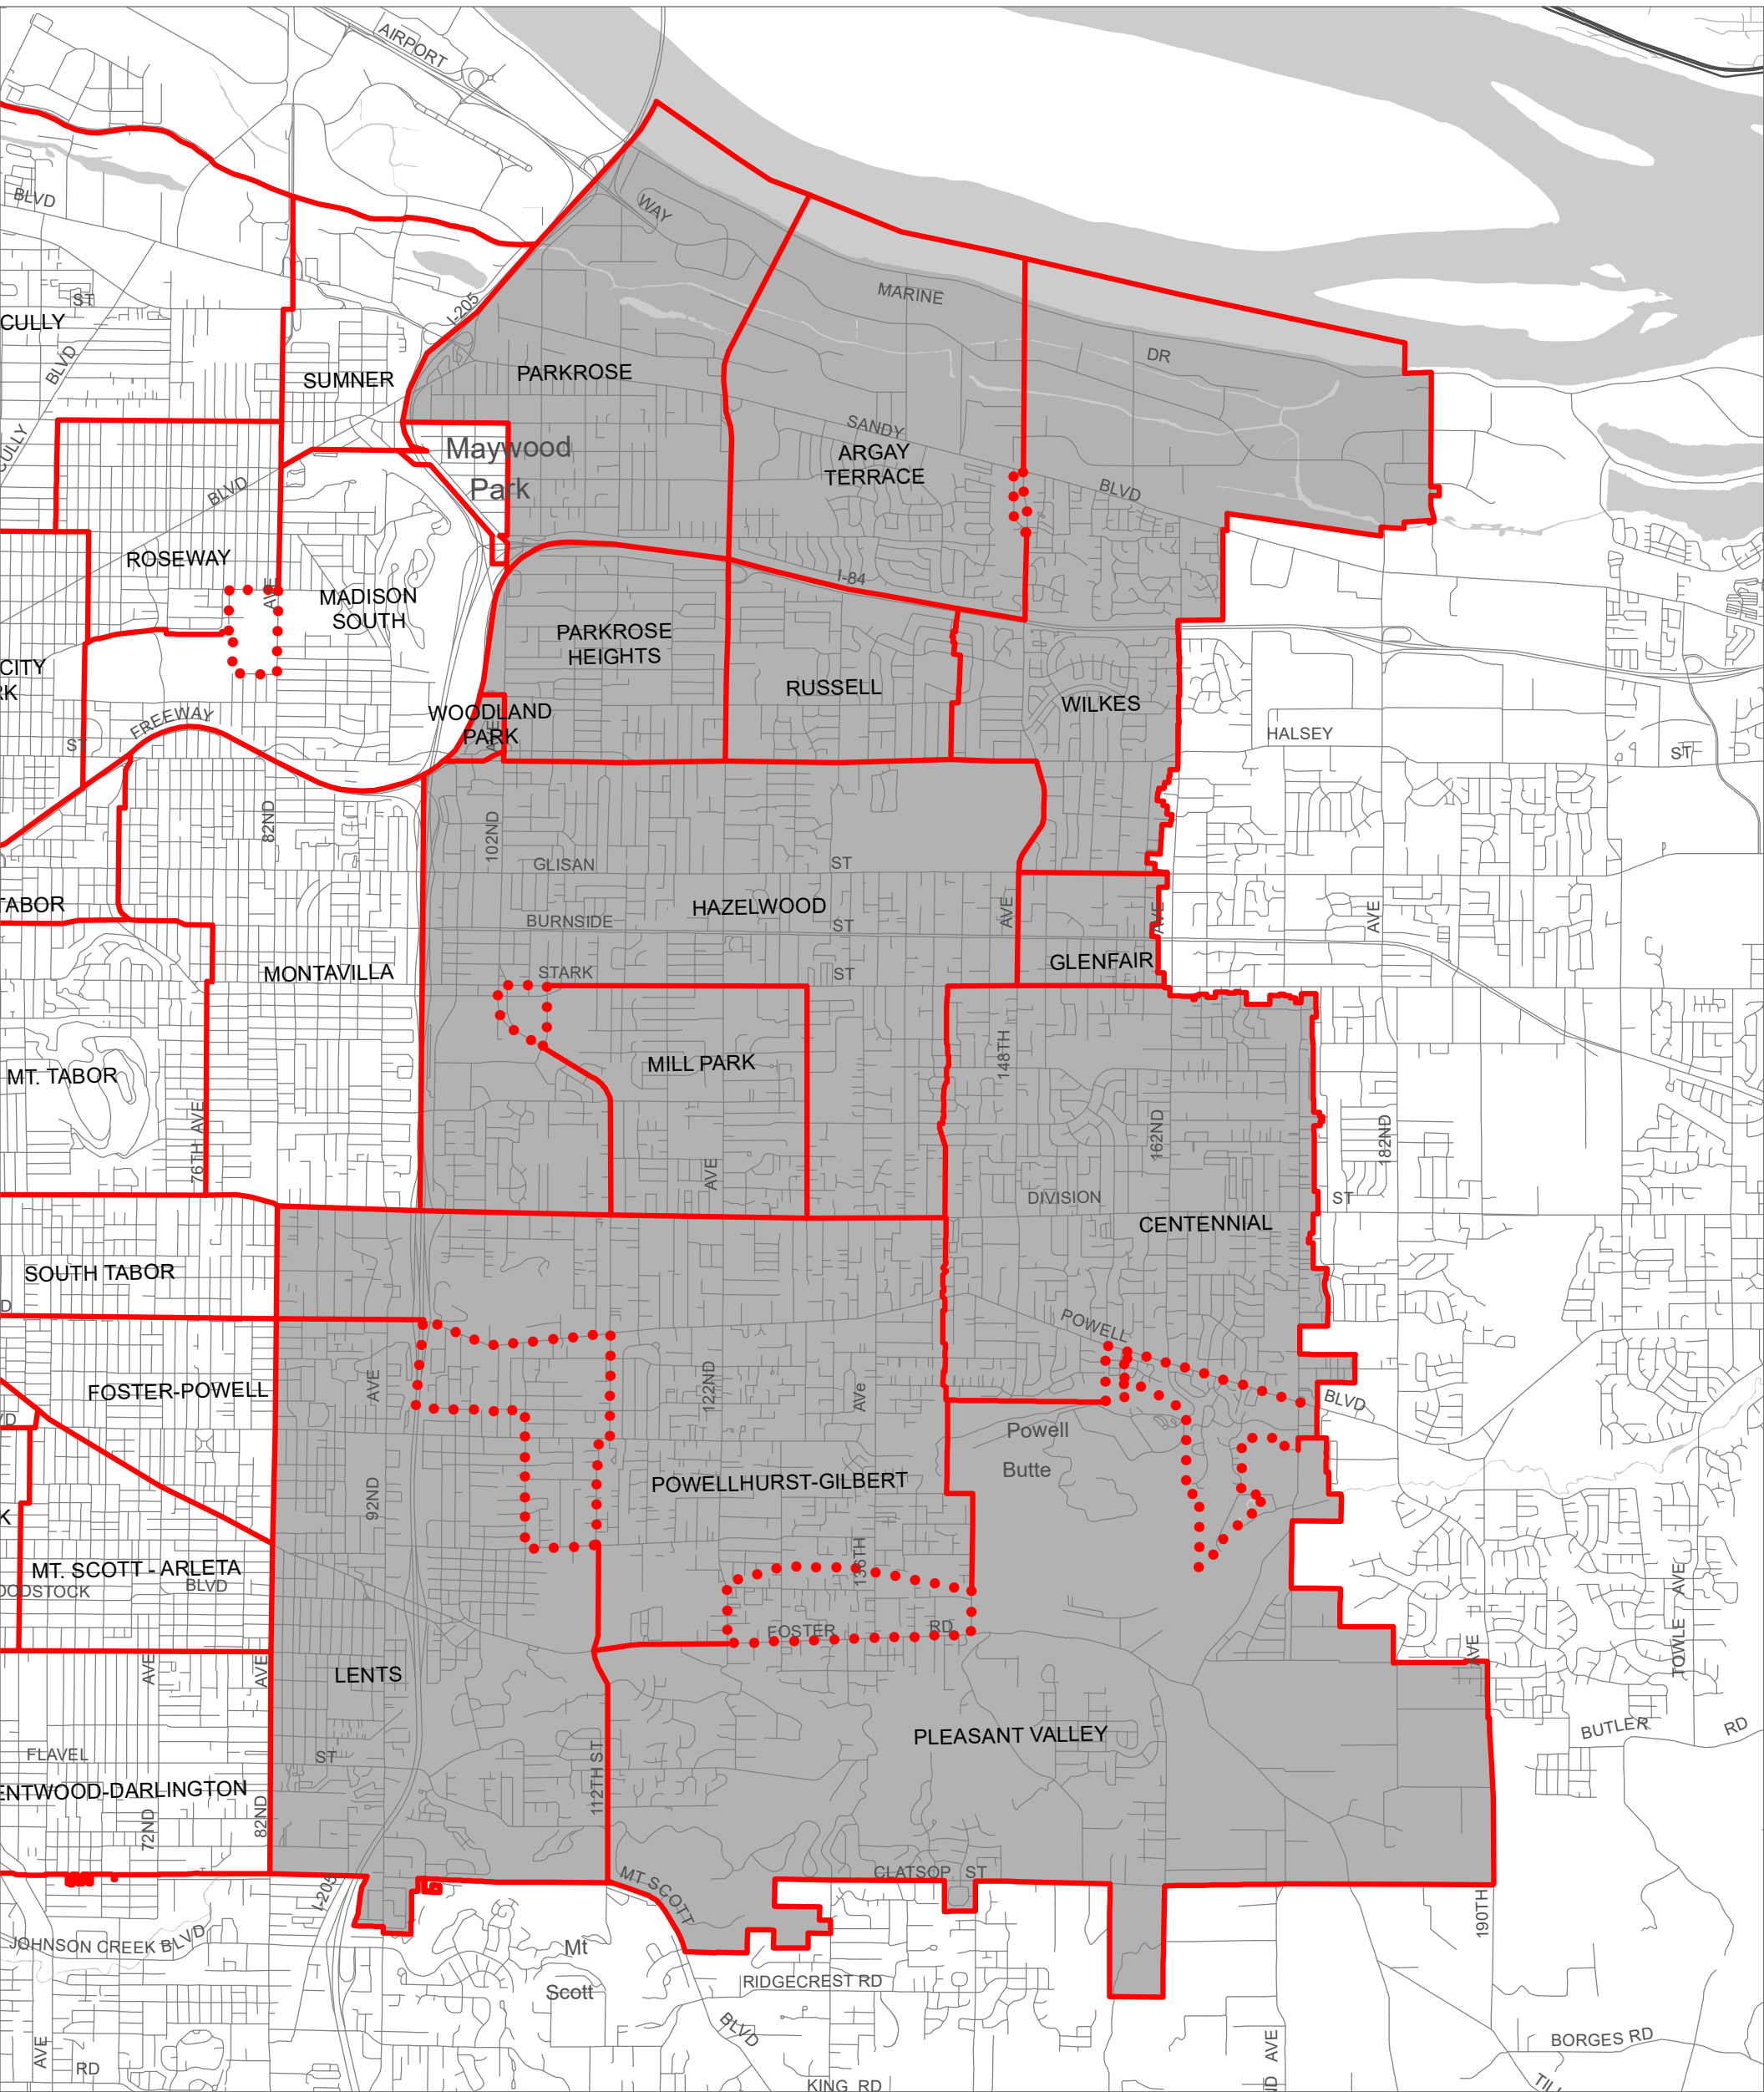

EAST PORTLAND NEIGHBORHOOD OFFICE

— Neighborhood Boundary

••••• Overlapping Boundary

City of Portland
Office of Neighborhood Involvement and
Bureau of Planning
and Sustainability

May 26, 2017