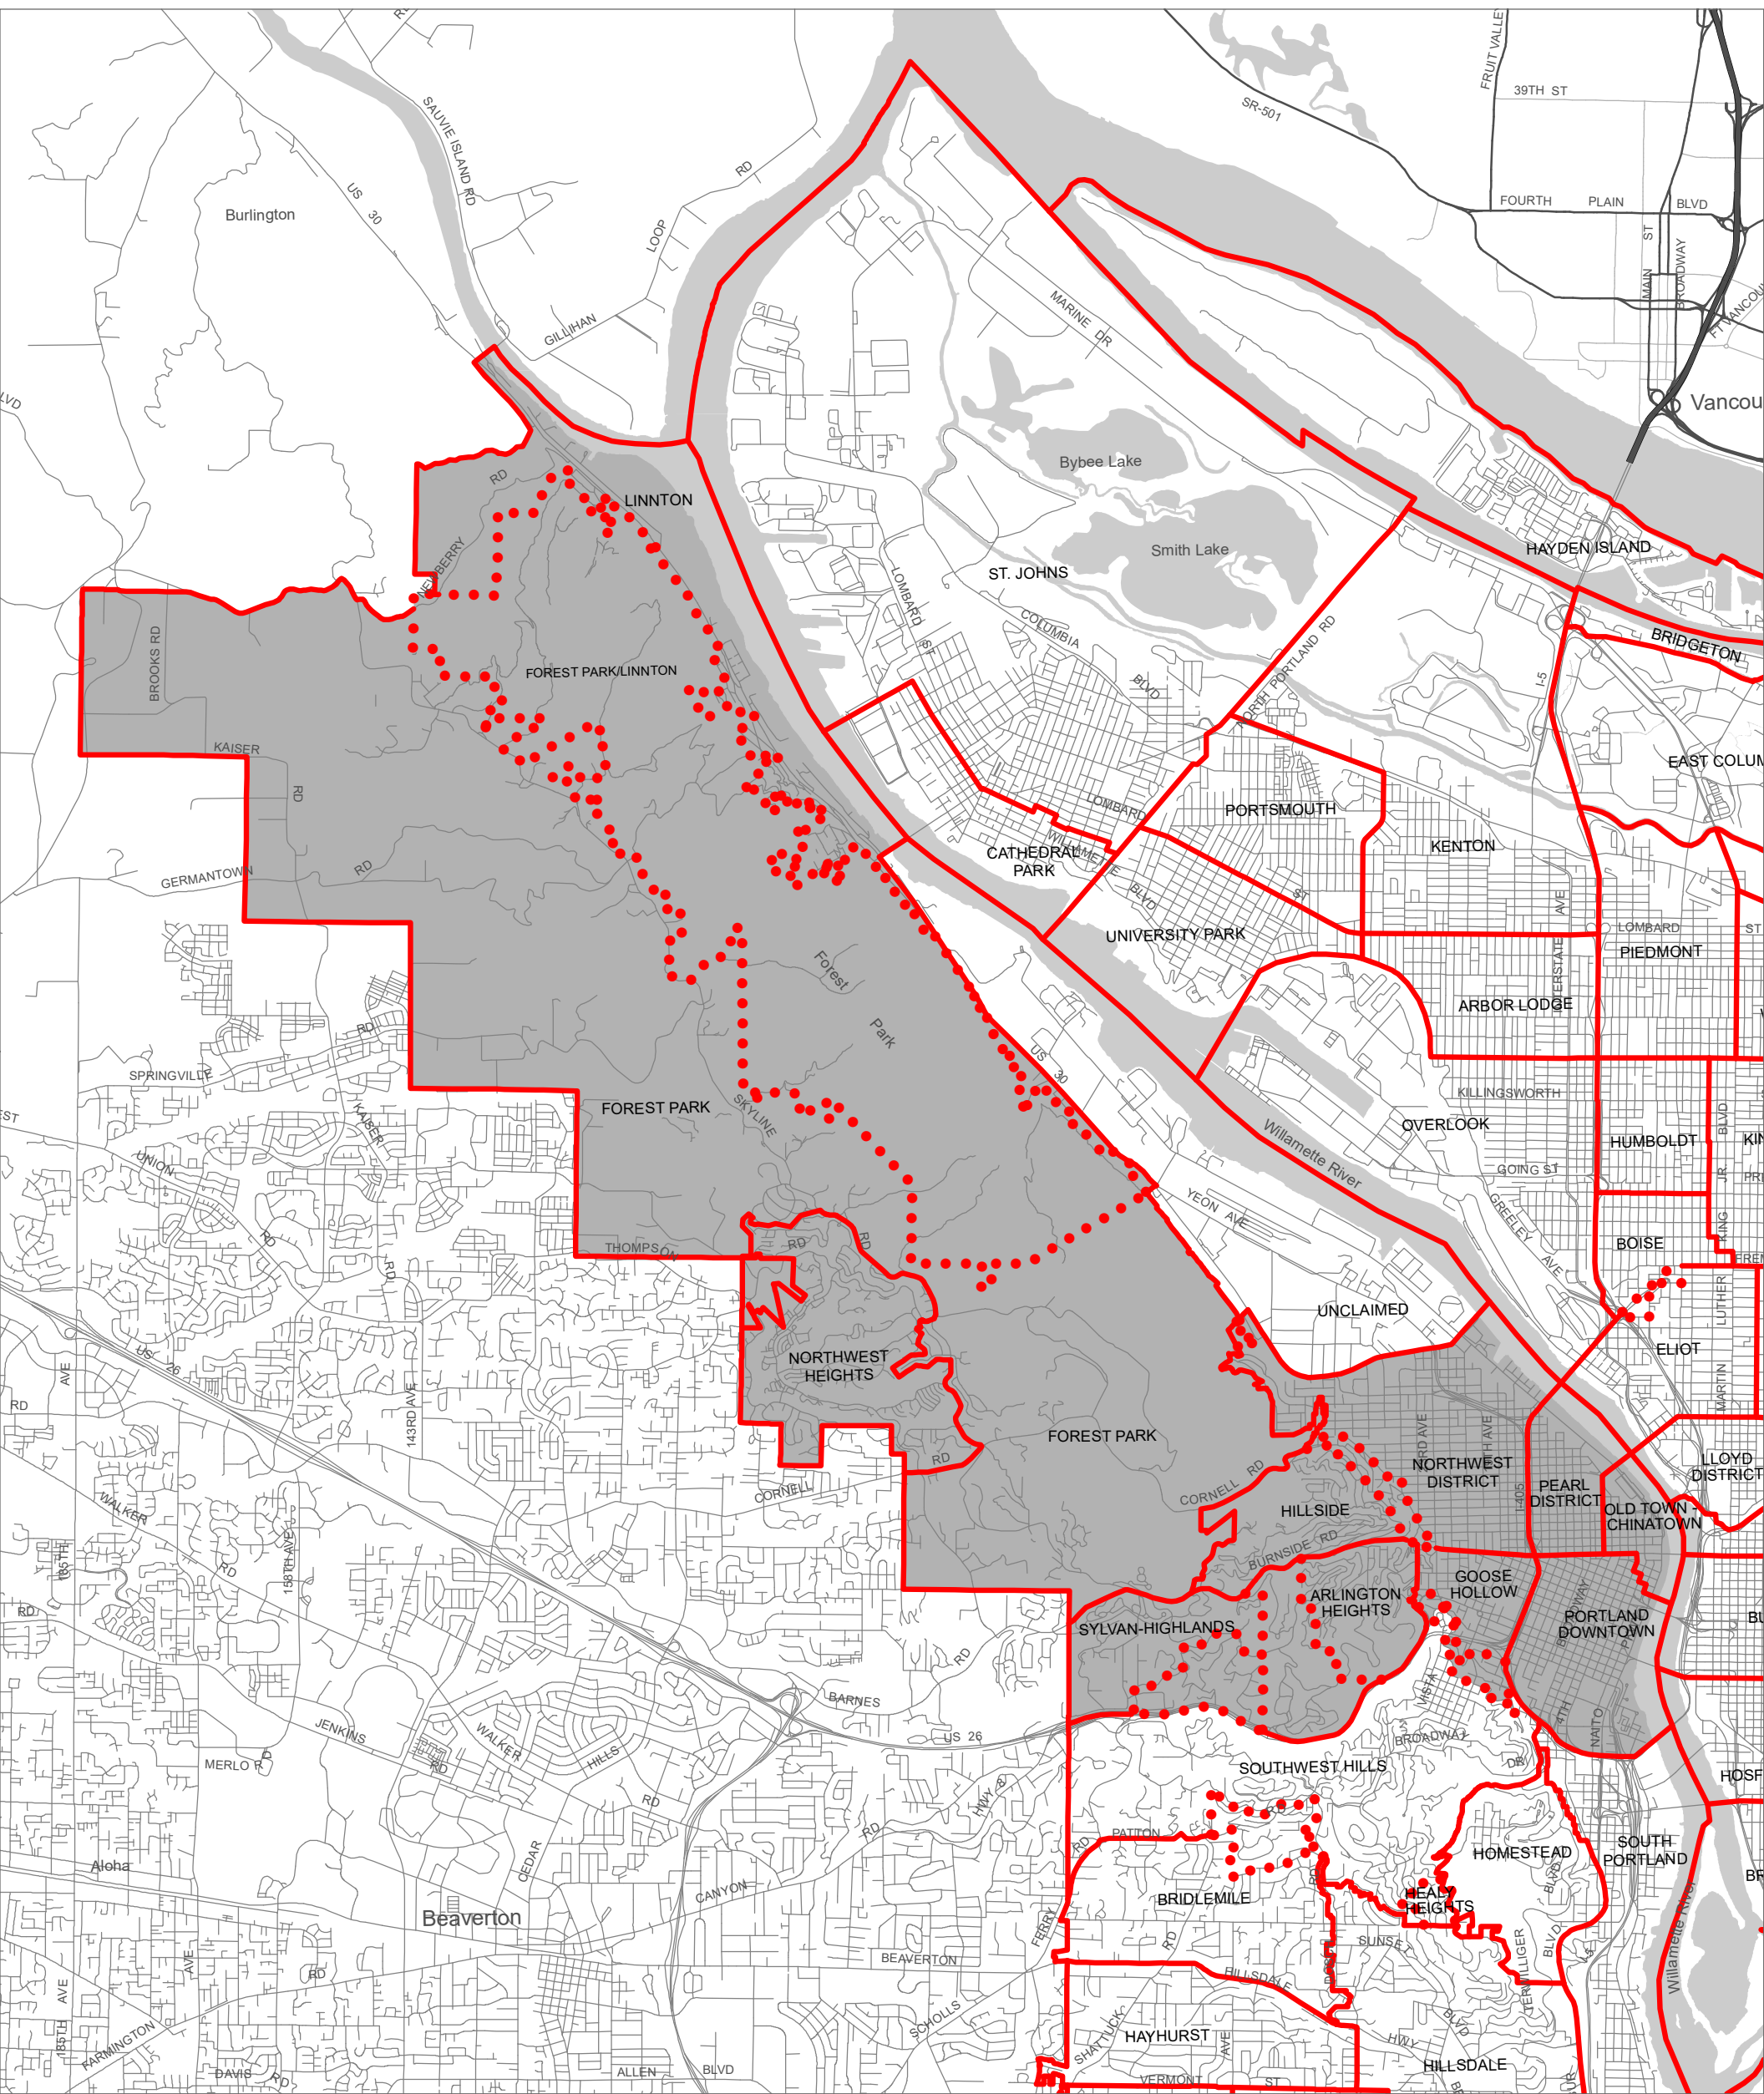

NEIGHBORS WEST/NORTHWEST

- Neighborhood Boundary
- Overlapping Boundary

City of Portland
Office of Neighborhood Involvement and
Bureau of Planning
and Sustainability

August 18, 2017