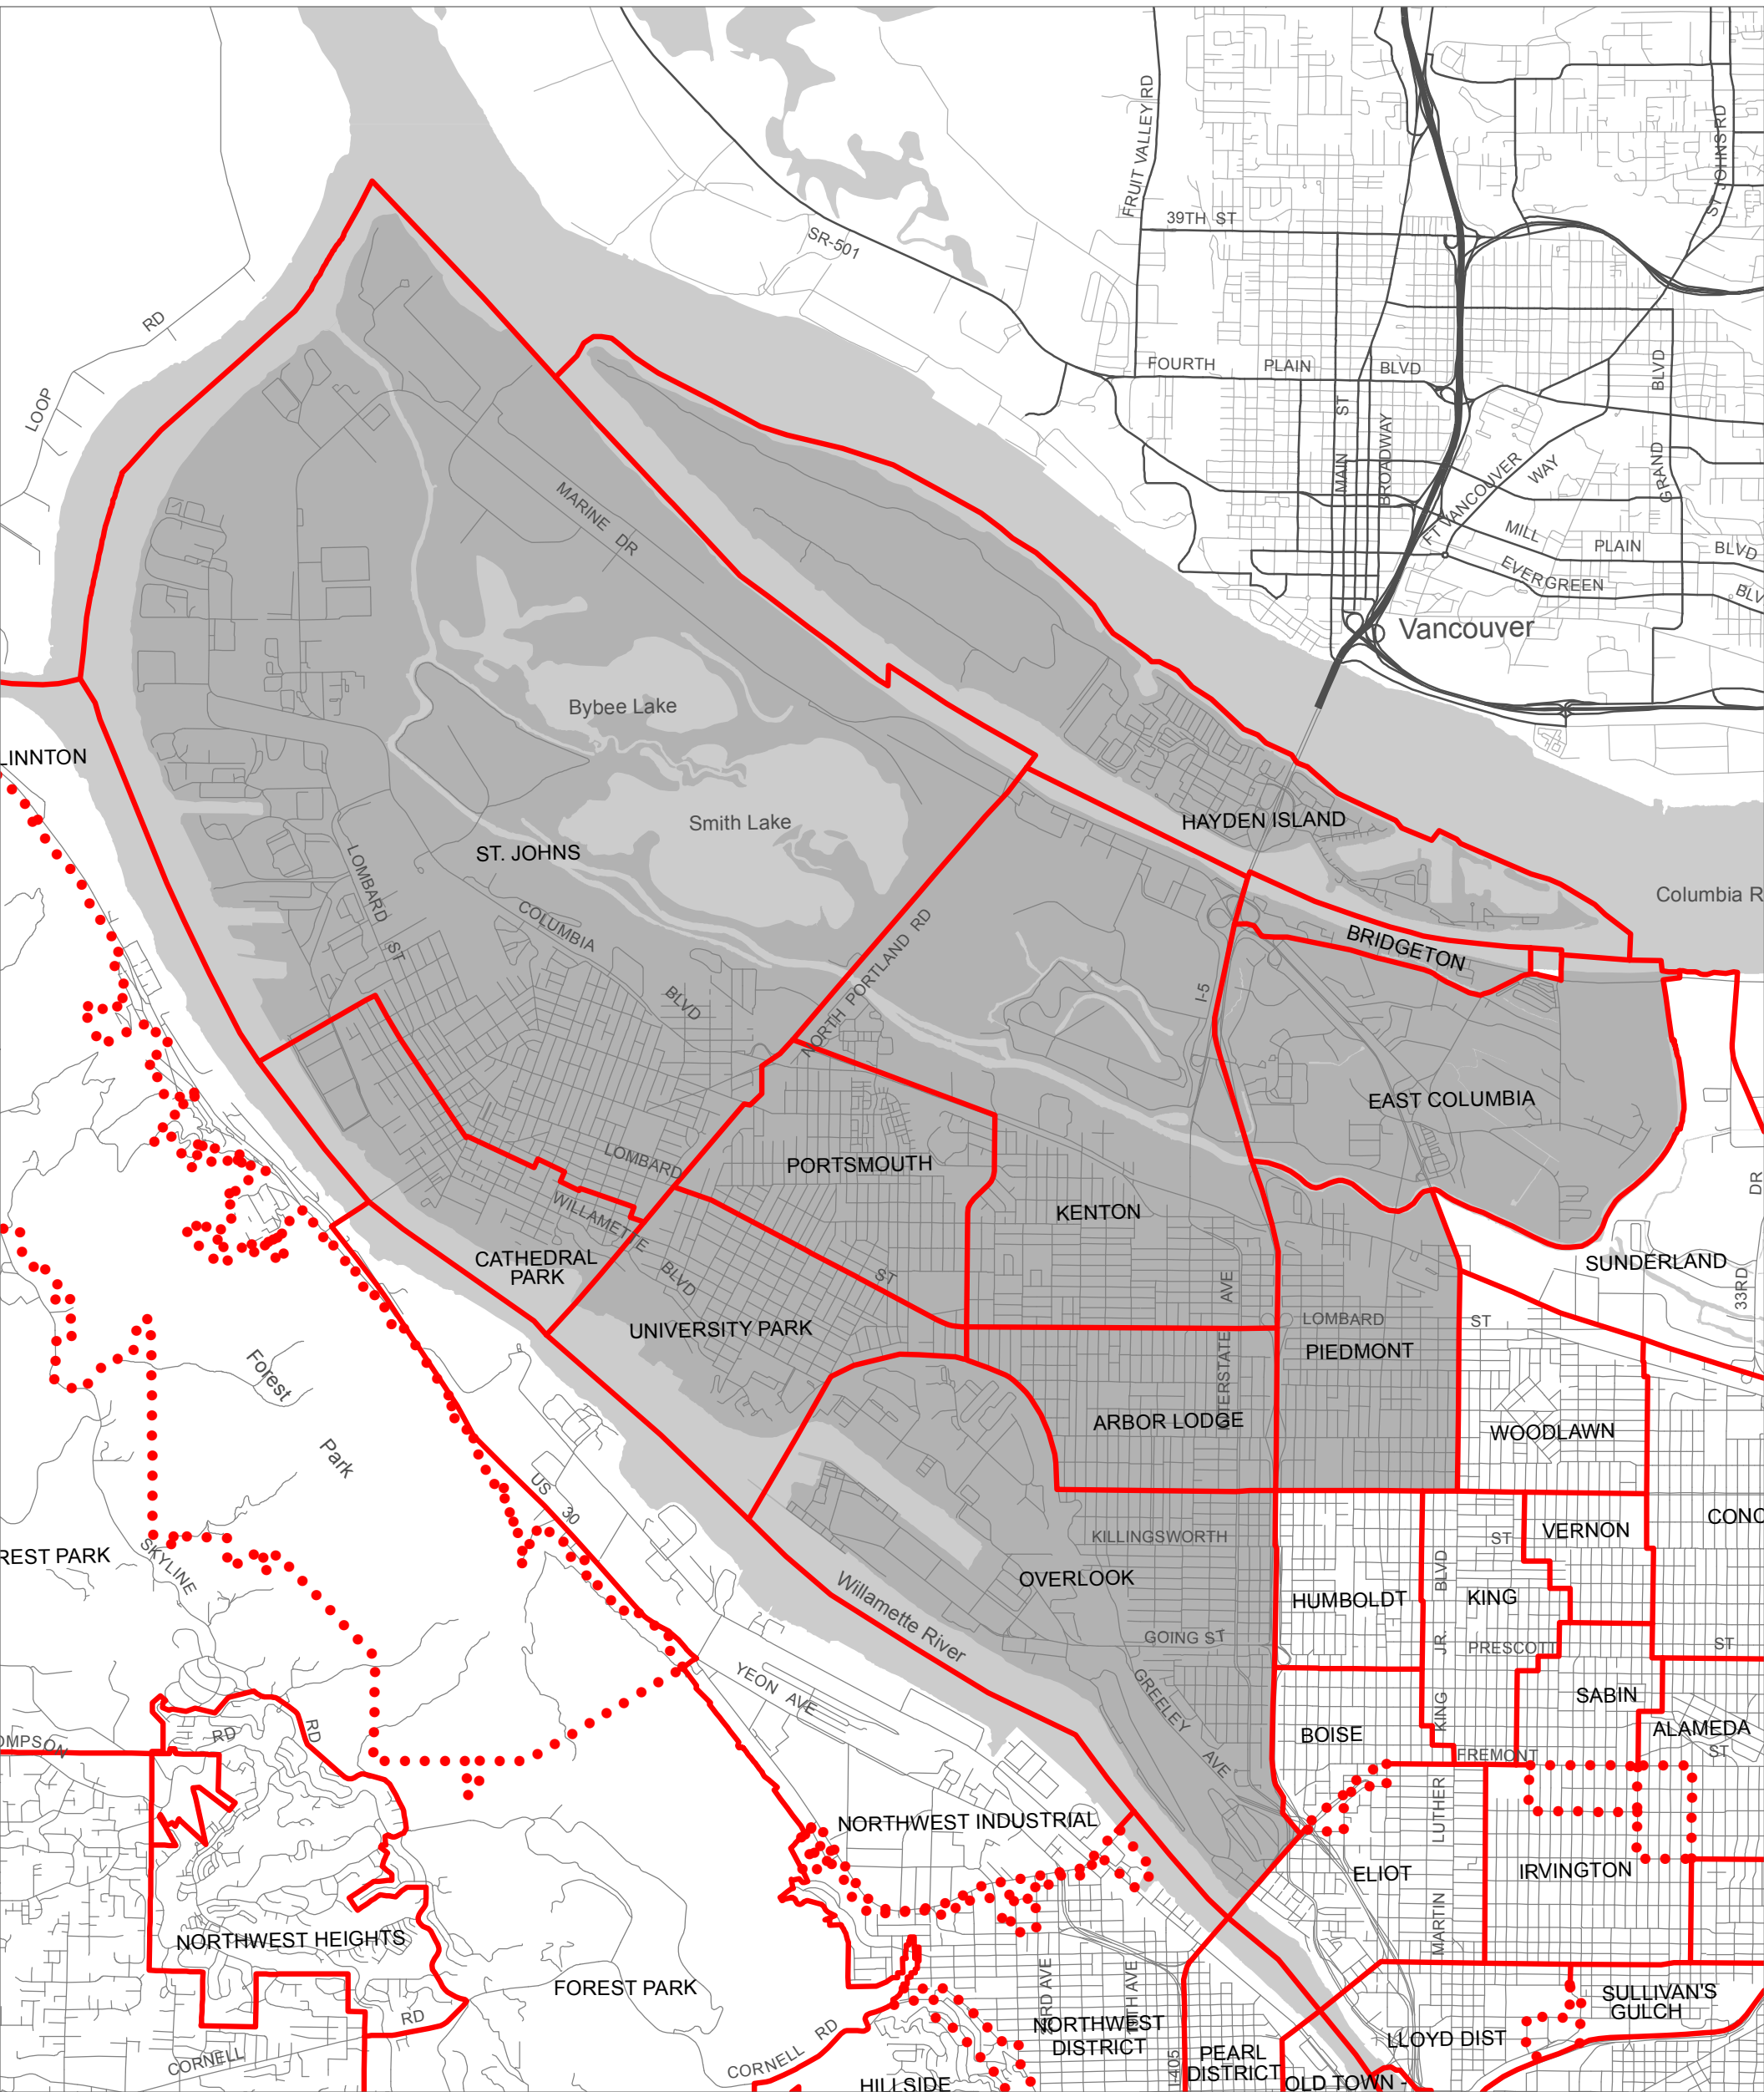

NORTH PORTLAND NEIGHBORHOOD SERVICES

- Neighborhood Boundary
- Overlapping Boundary

City of Portland
Office of Neighborhood Involvement and
Bureau of Planning
and Sustainability

September 26, 2016