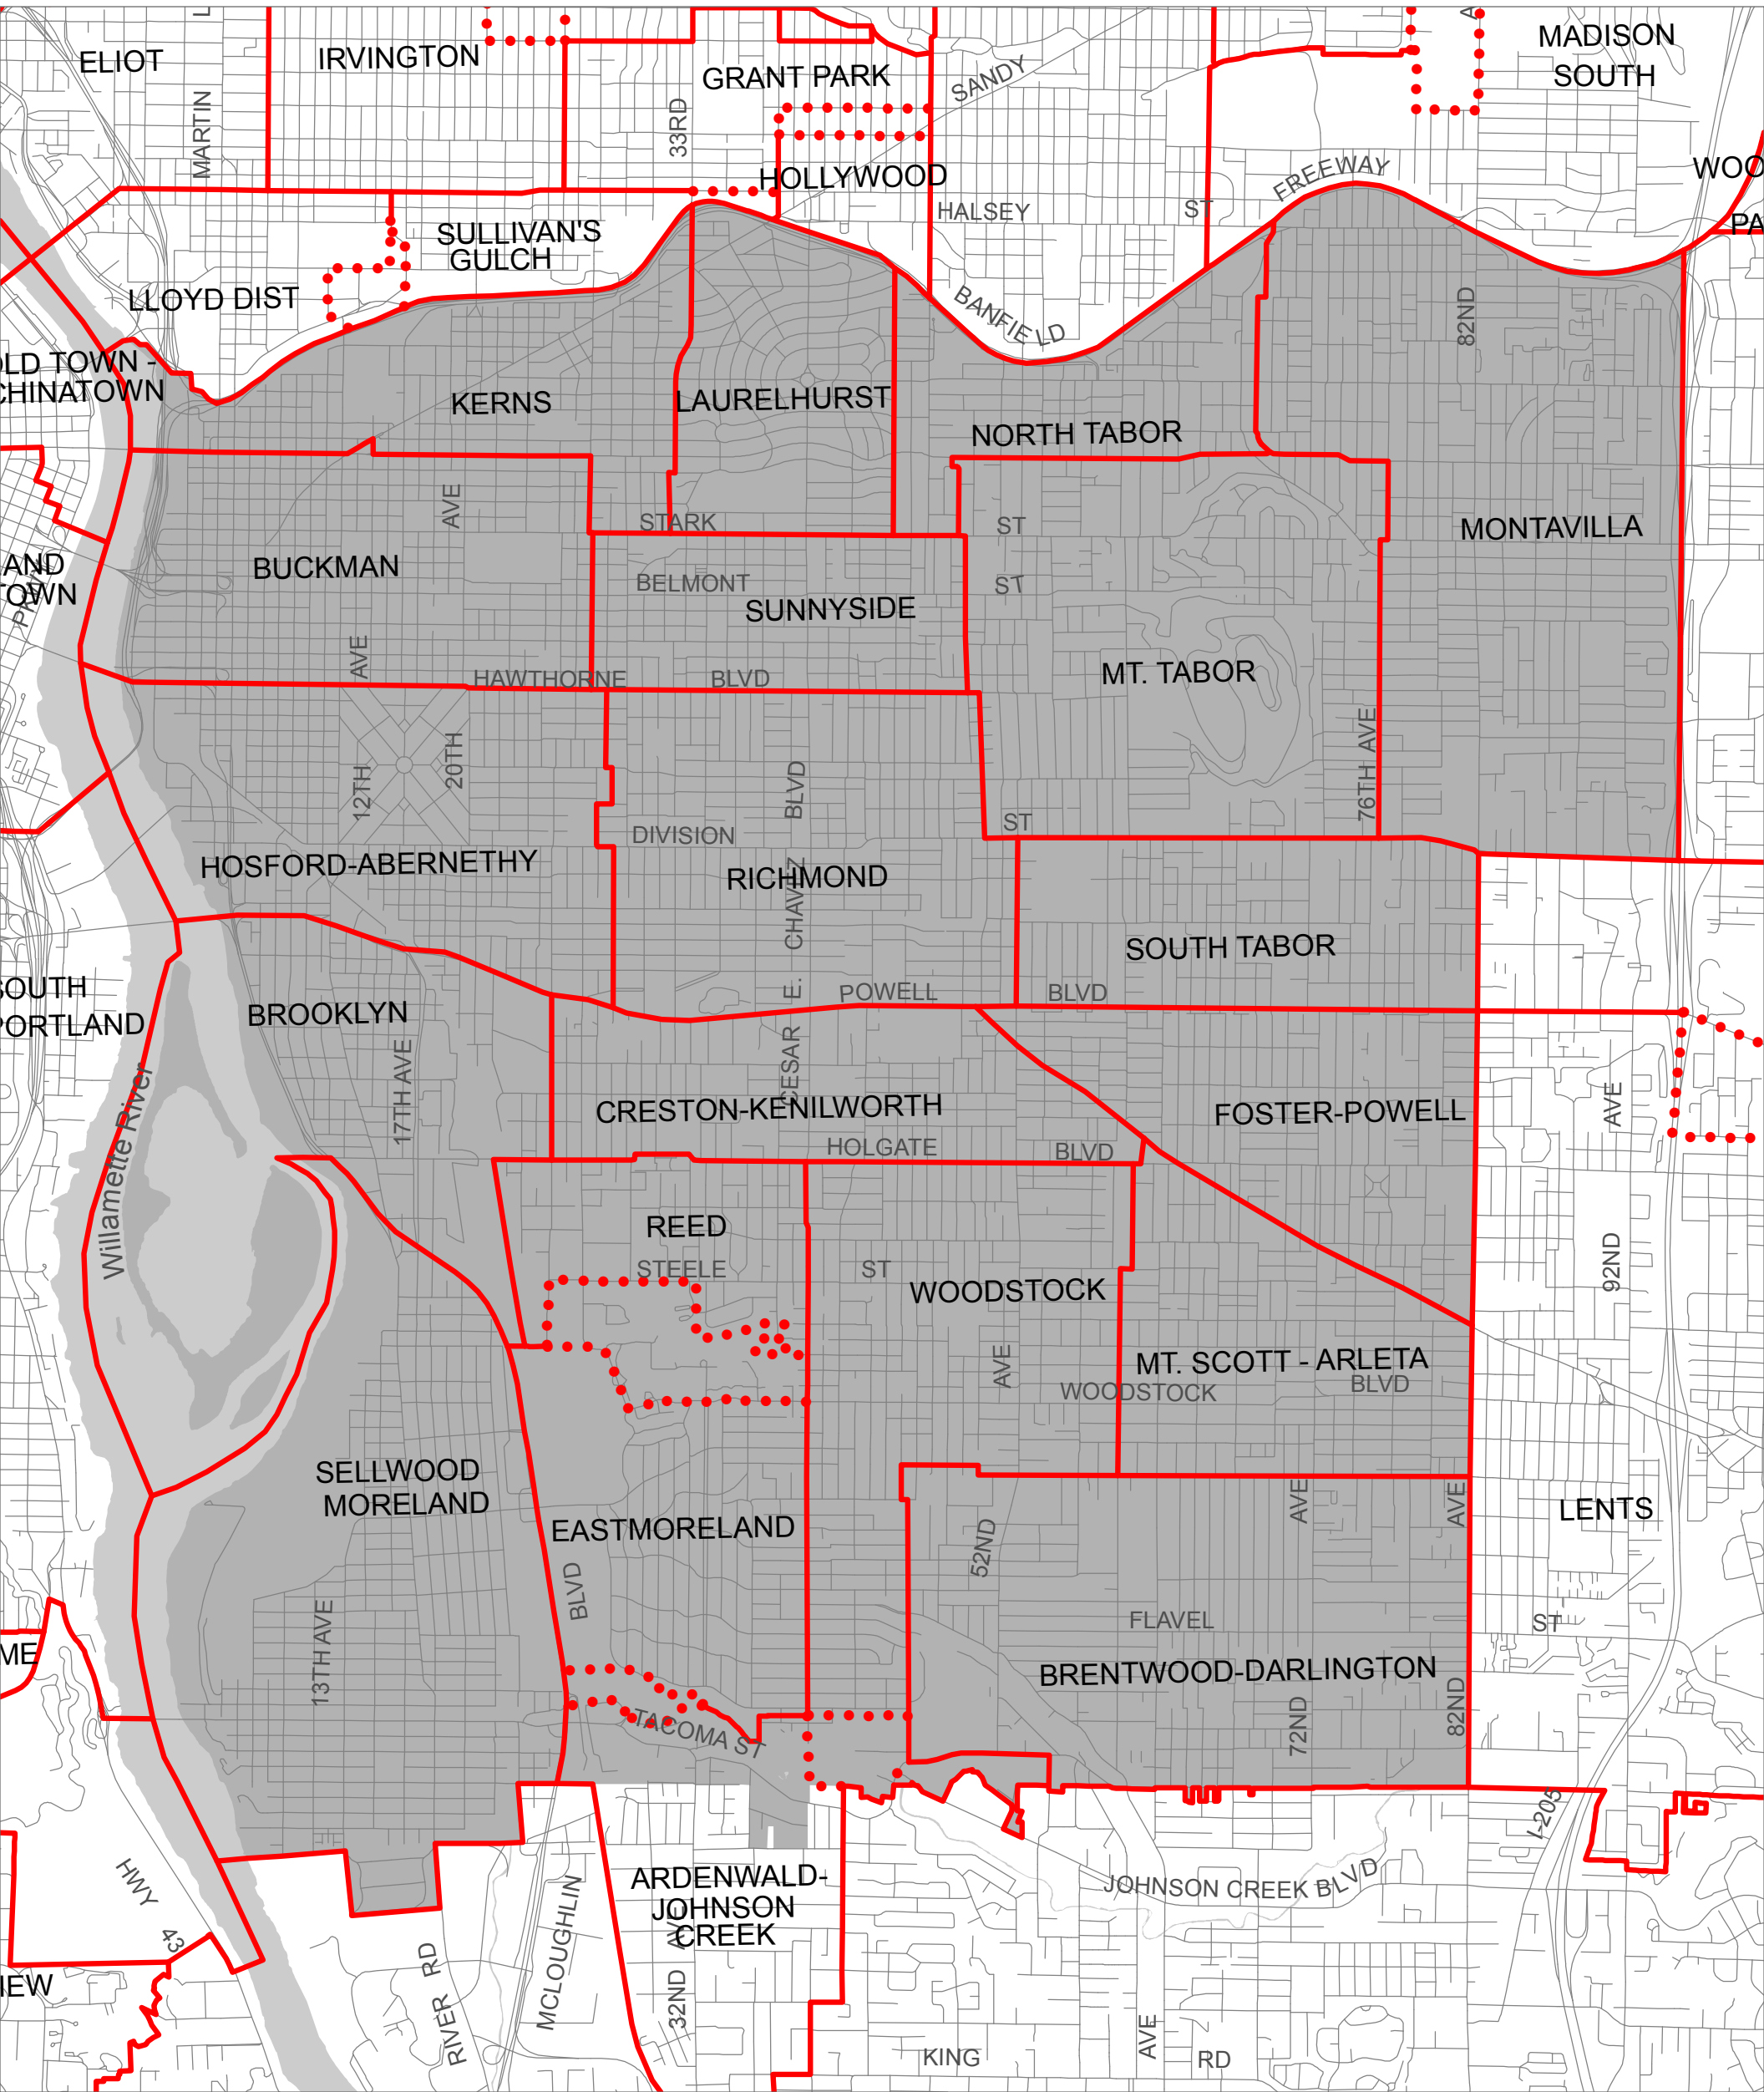

SOUTHEAST UPLIFT NEIGHBORHOOD COALITION

- Neighborhood Boundary
- Overlapping Boundary

City of Portland
Office of Neighborhood Involvement and
Bureau of Planning
and Sustainability

November 18, 2015