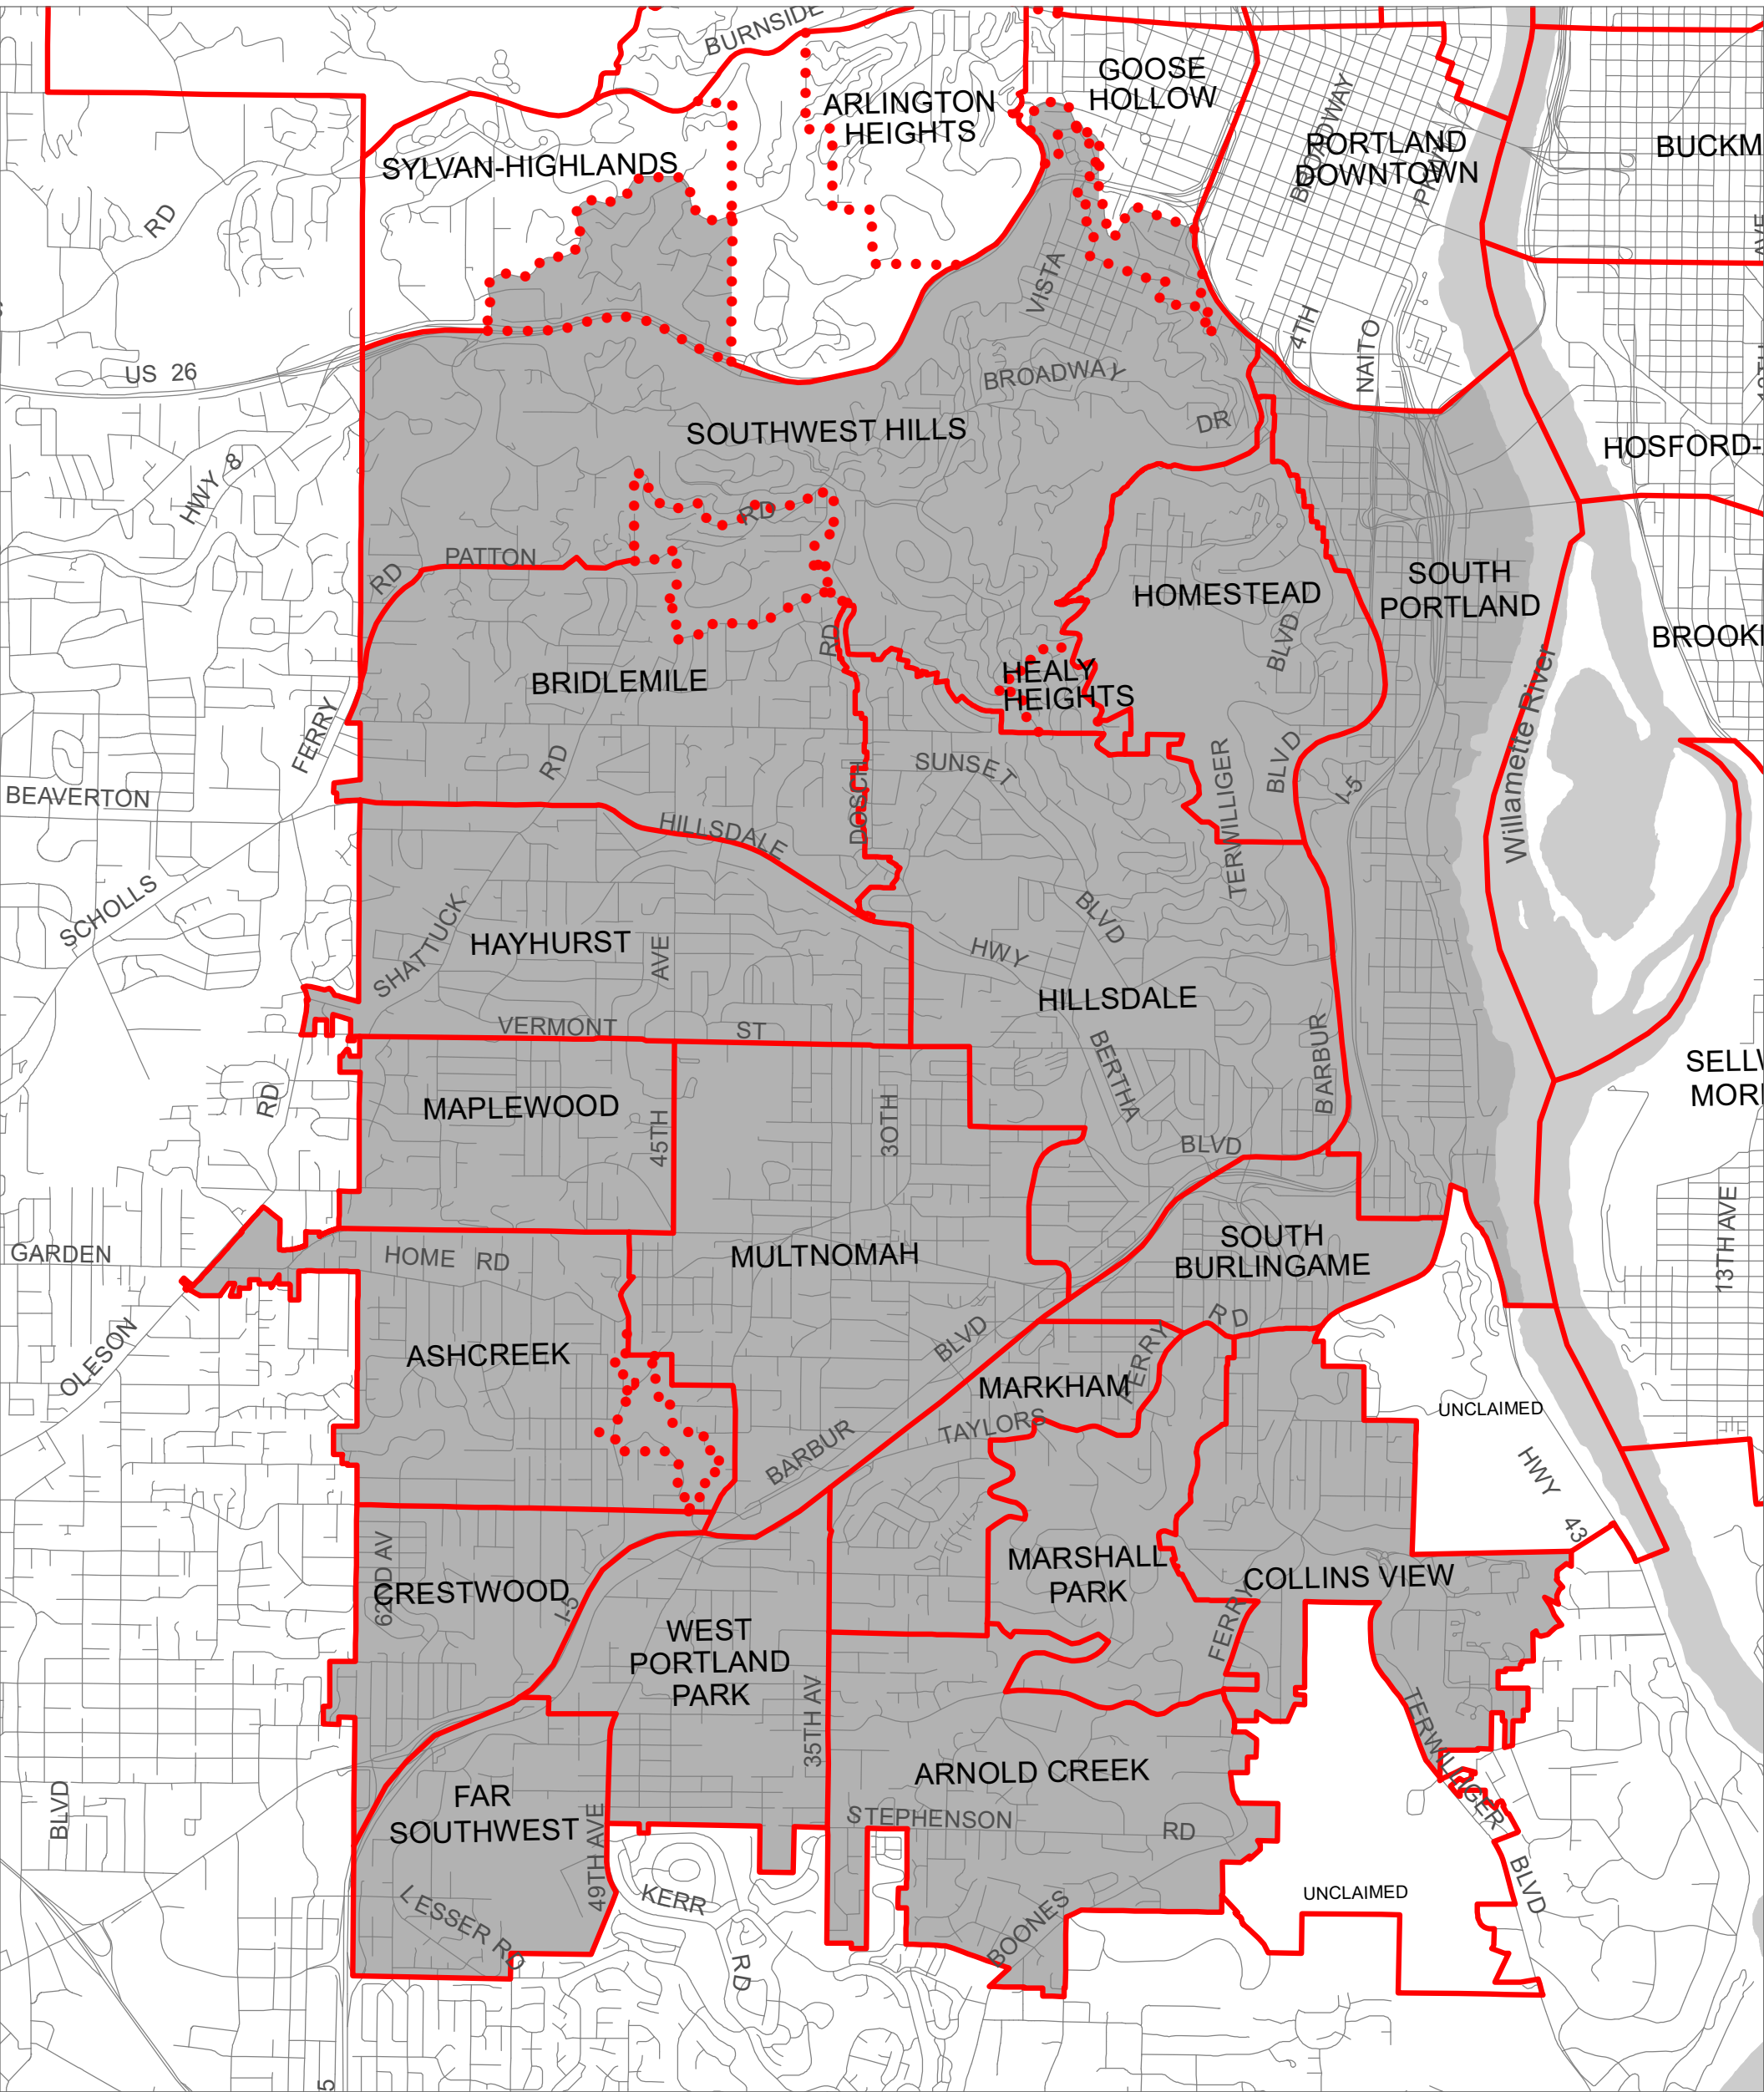

SOUTHWEST NEIGHBORHOODS, INC.

- Neighborhood Boundary
- Overlapping Boundary

City of Portland
Office of Neighborhood Involvement and
Bureau of Planning
and Sustainability

October 9, 2017