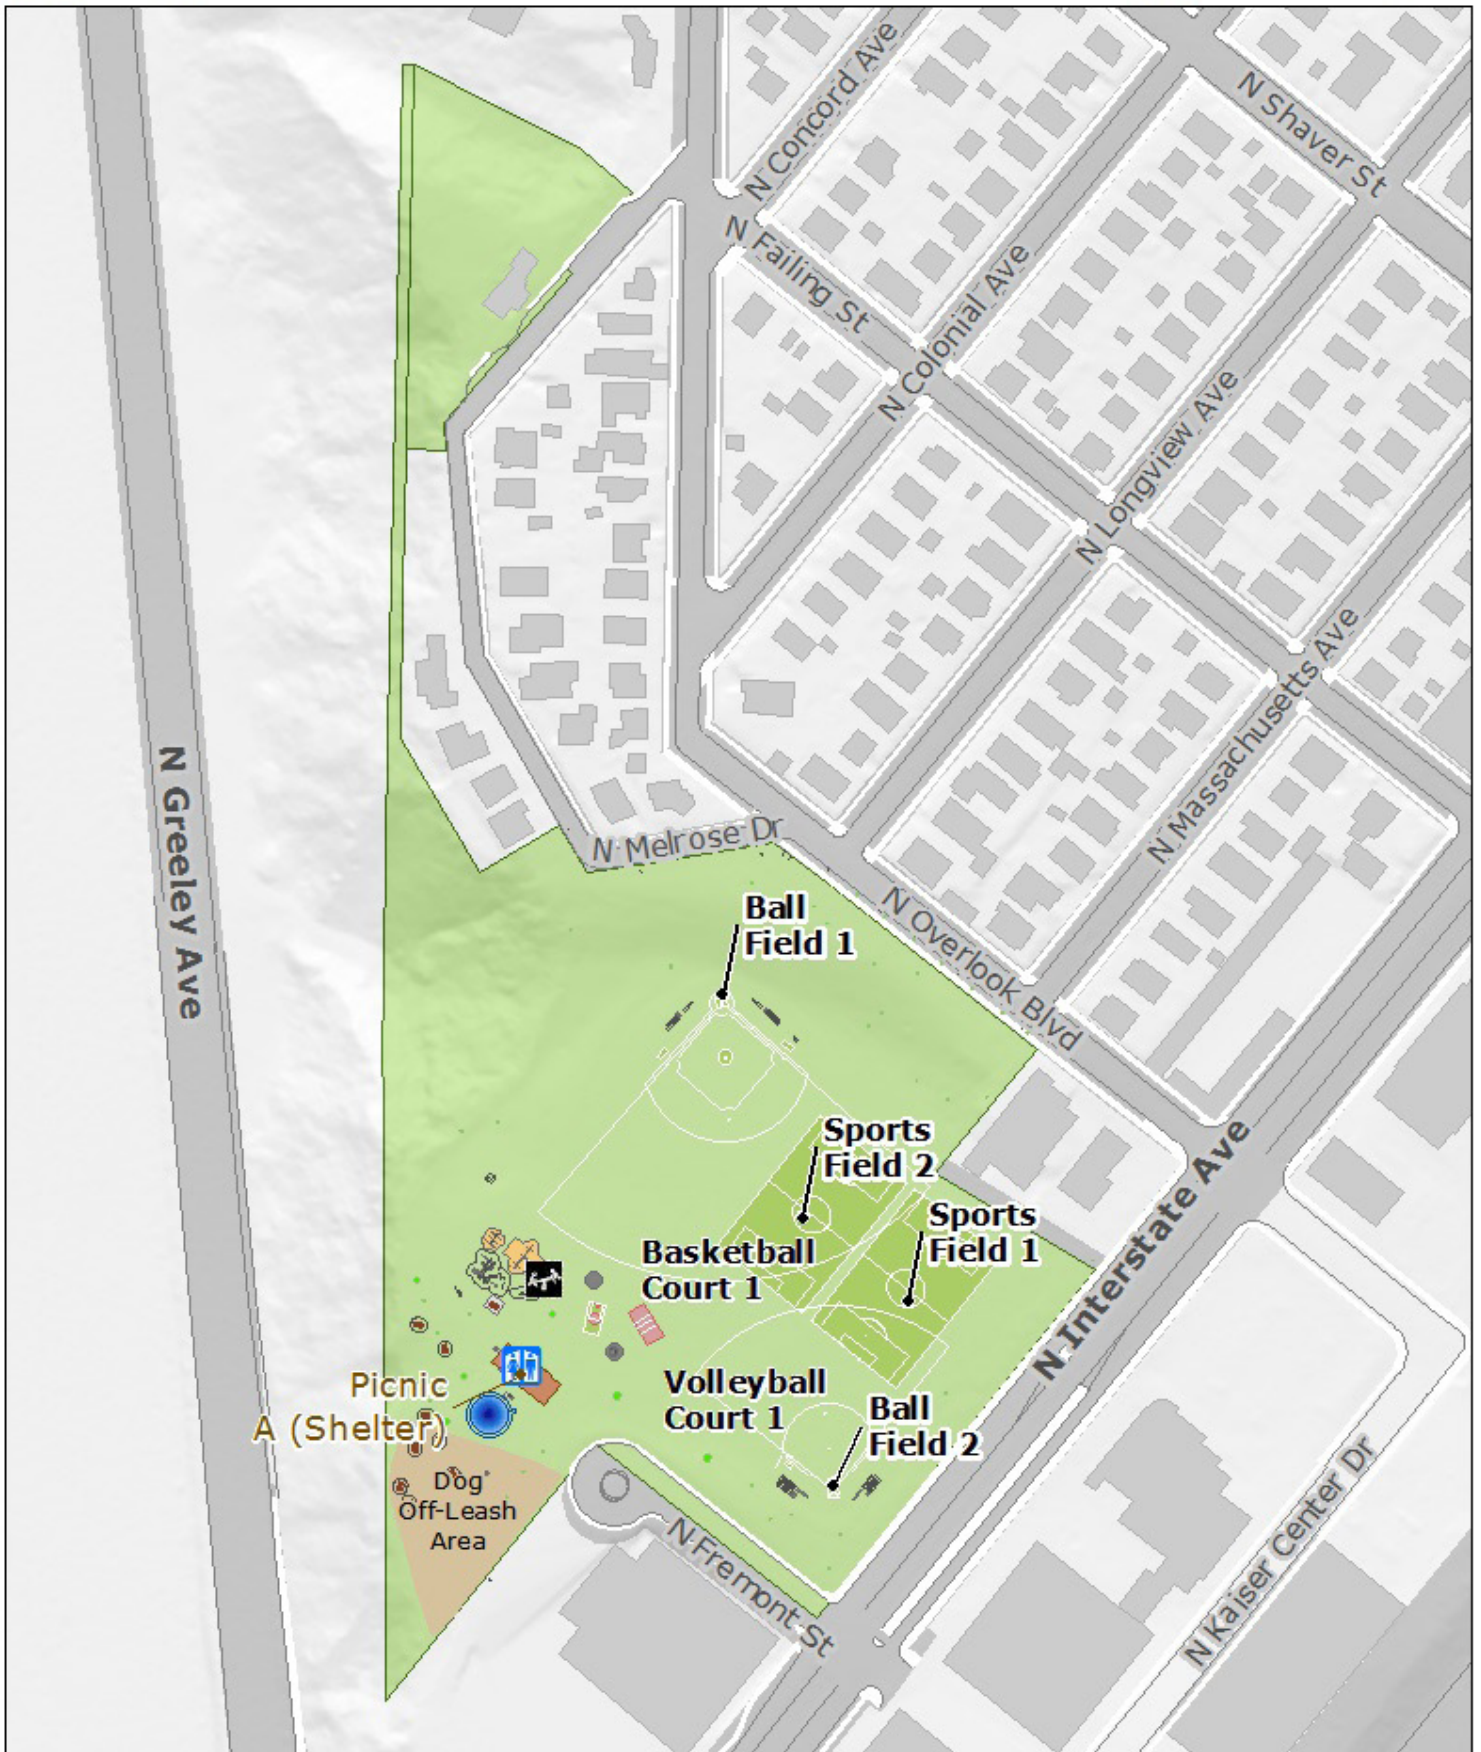

Overlook Park

Acres: 11.3

UPDATED JANUARY 2018

PORTLAND PARKS & RECREATIONSM

Healthy Parks, Healthy Portland

Commissioner Amanda Fritz
Director Mike Abbate

PORTLANDPARKS.ORG