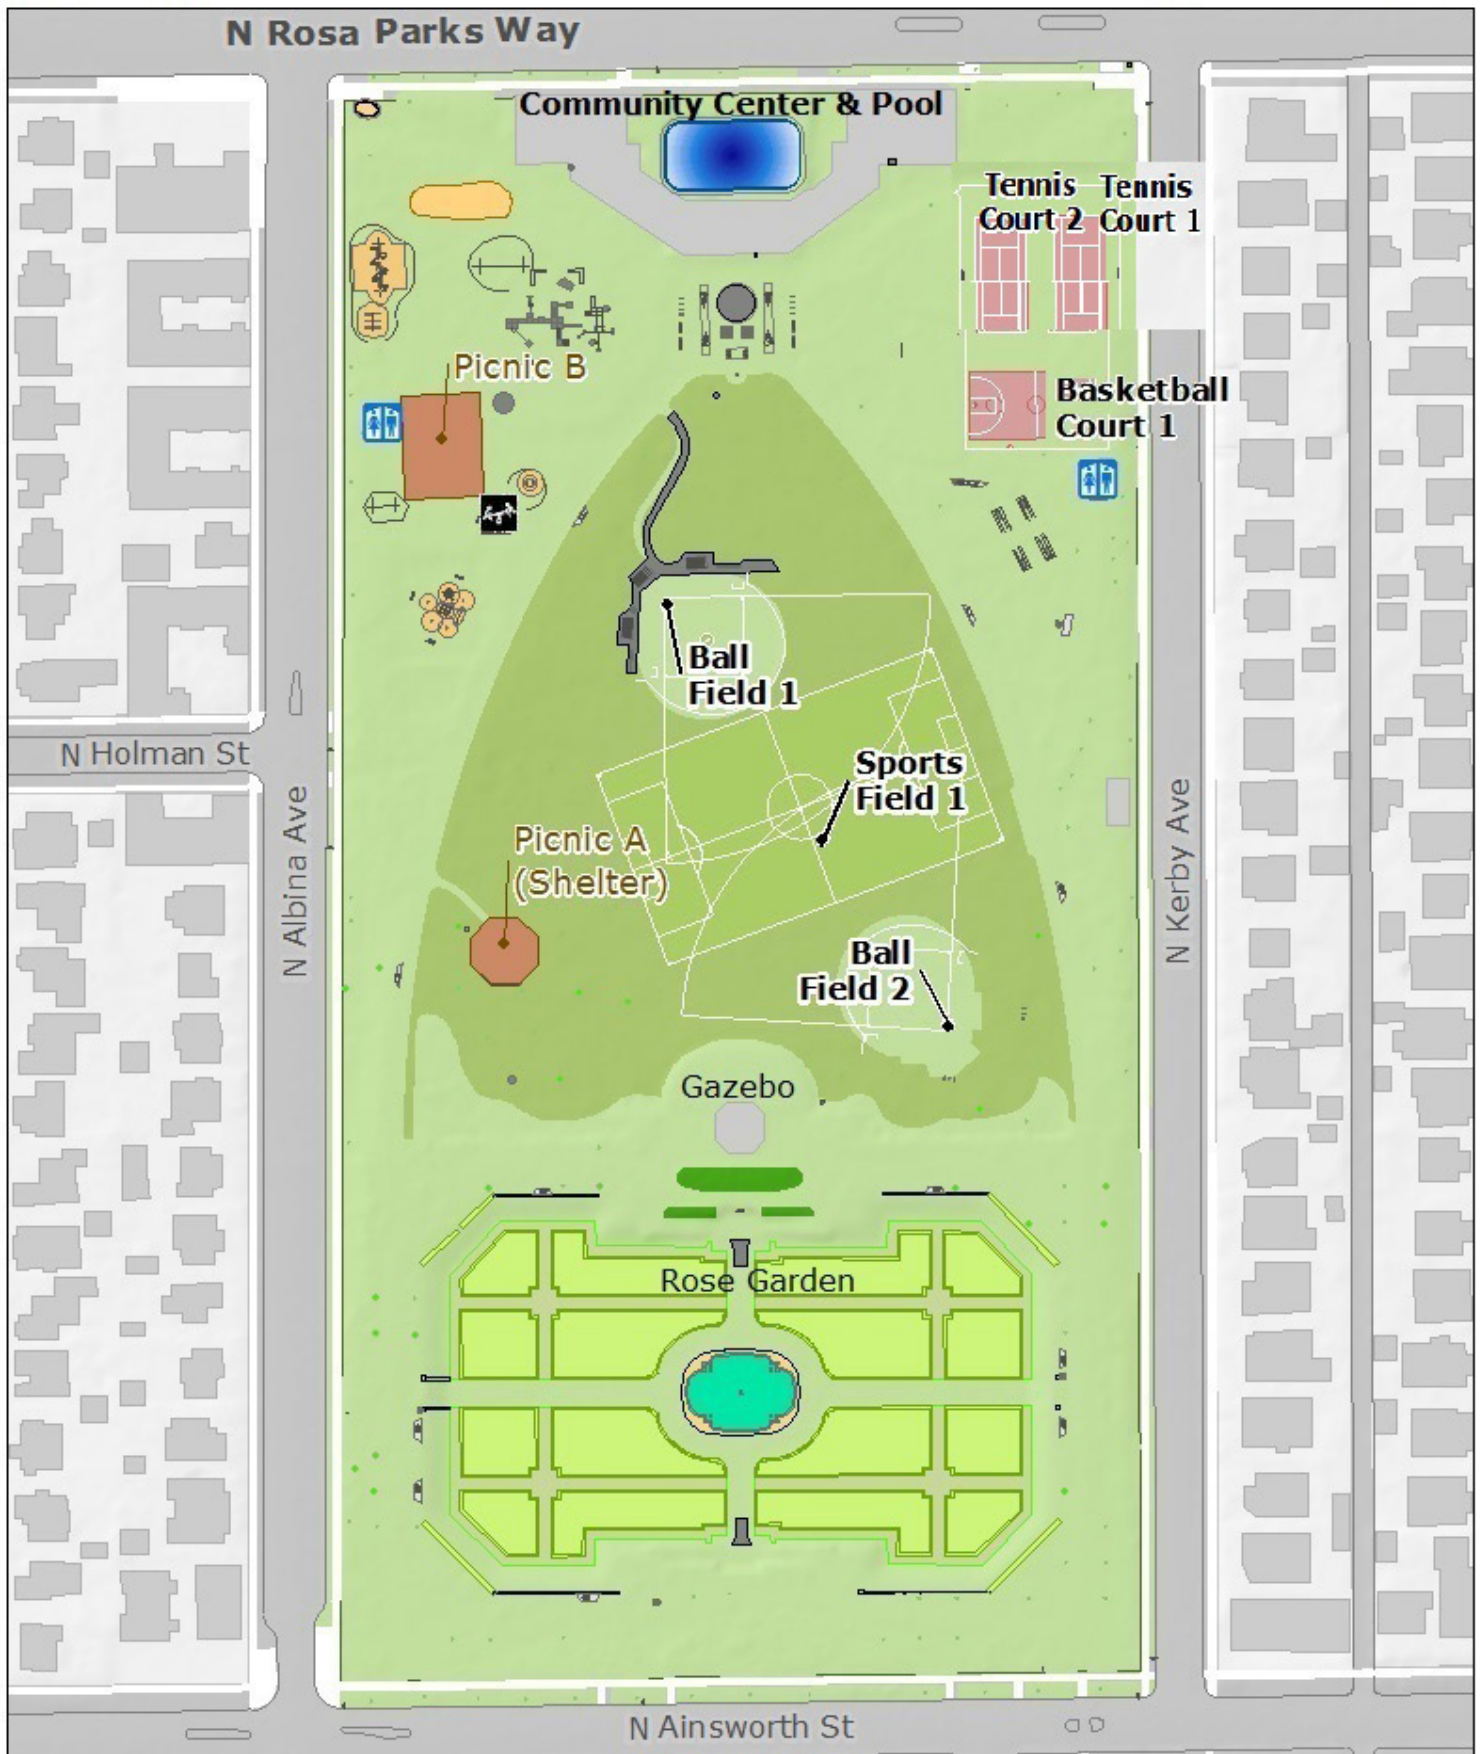

Peninsula Park

Acres: 16.3

UPDATED JANUARY 2018

PORTLAND PARKS & RECREATIONSM

Healthy Parks, Healthy Portland

Commissioner Amanda Fritz
Director Mike Abbaté

PORTLANDPARKS.ORG