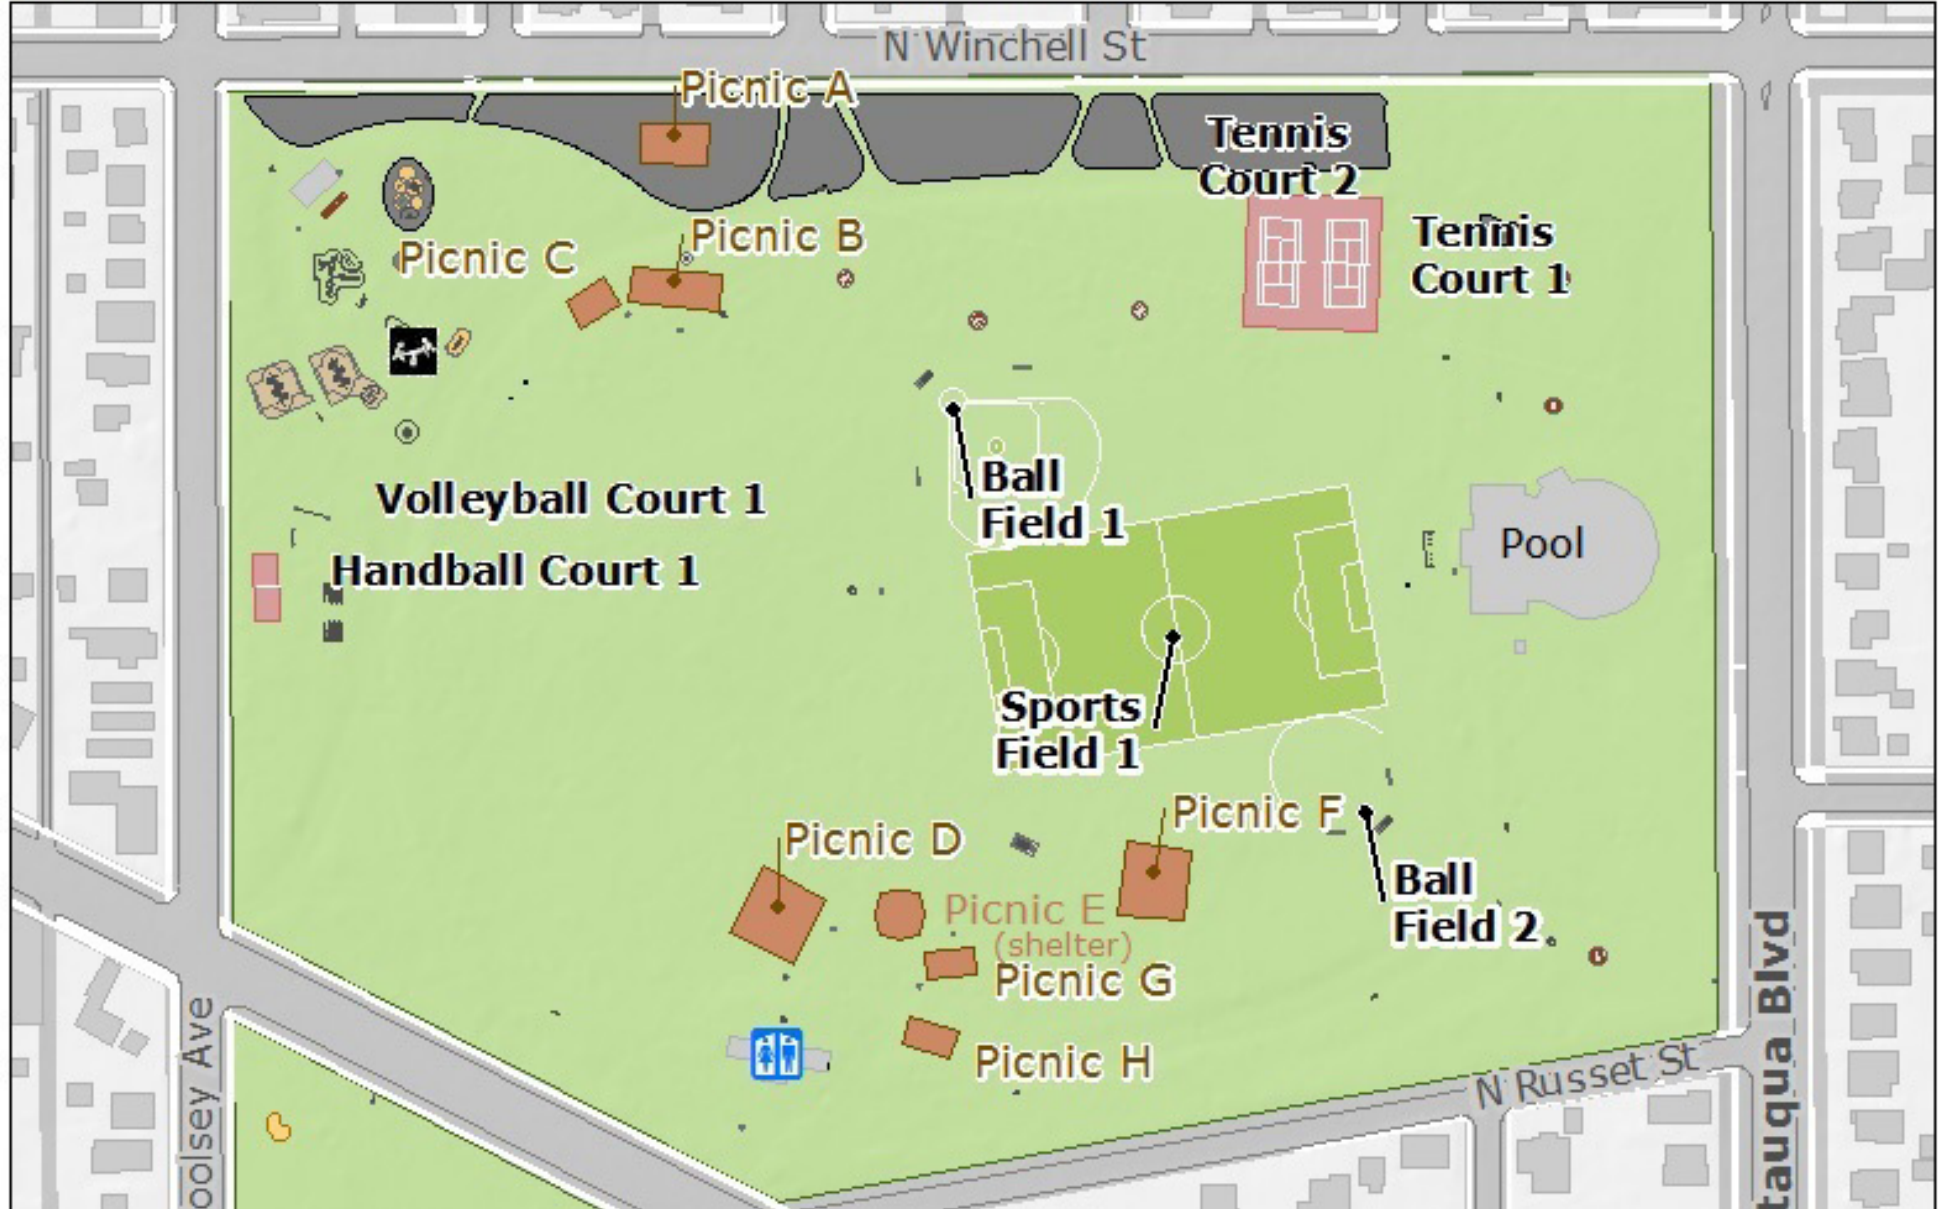

Columbia Park

Acres: 35.4

UPDATED JANUARY 2018