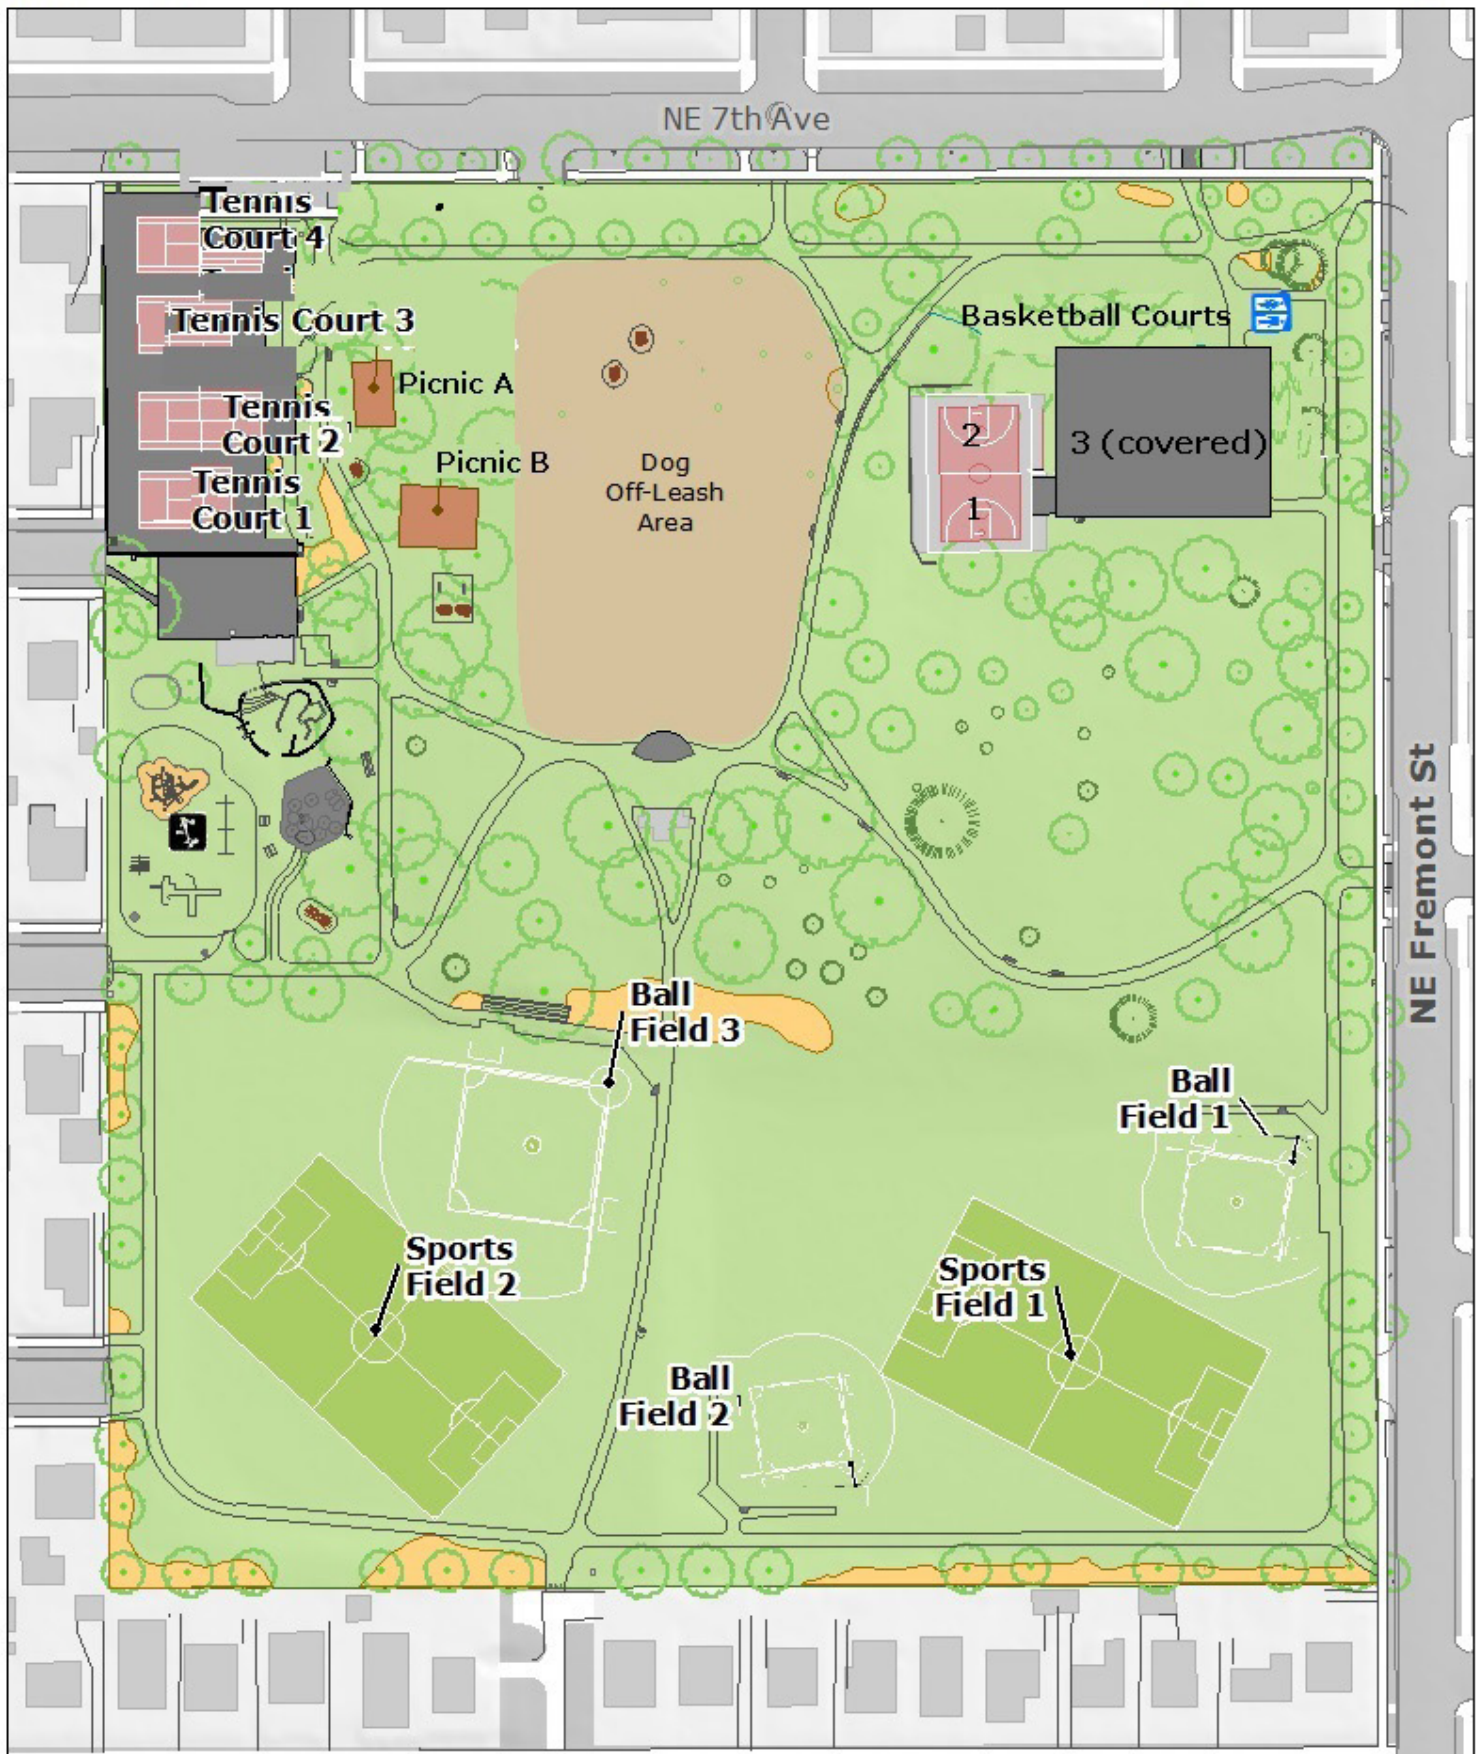

# Irving Park

Acres: 16.1

UPDATED JANUARY 2018

**PORTLAND PARKS & RECREATION**™

Healthy Parks, Healthy Portland

Commissioner Amanda Fritz  
Director Mike Abbate

[PORTLANDPARKS.ORG](http://PORTLANDPARKS.ORG)