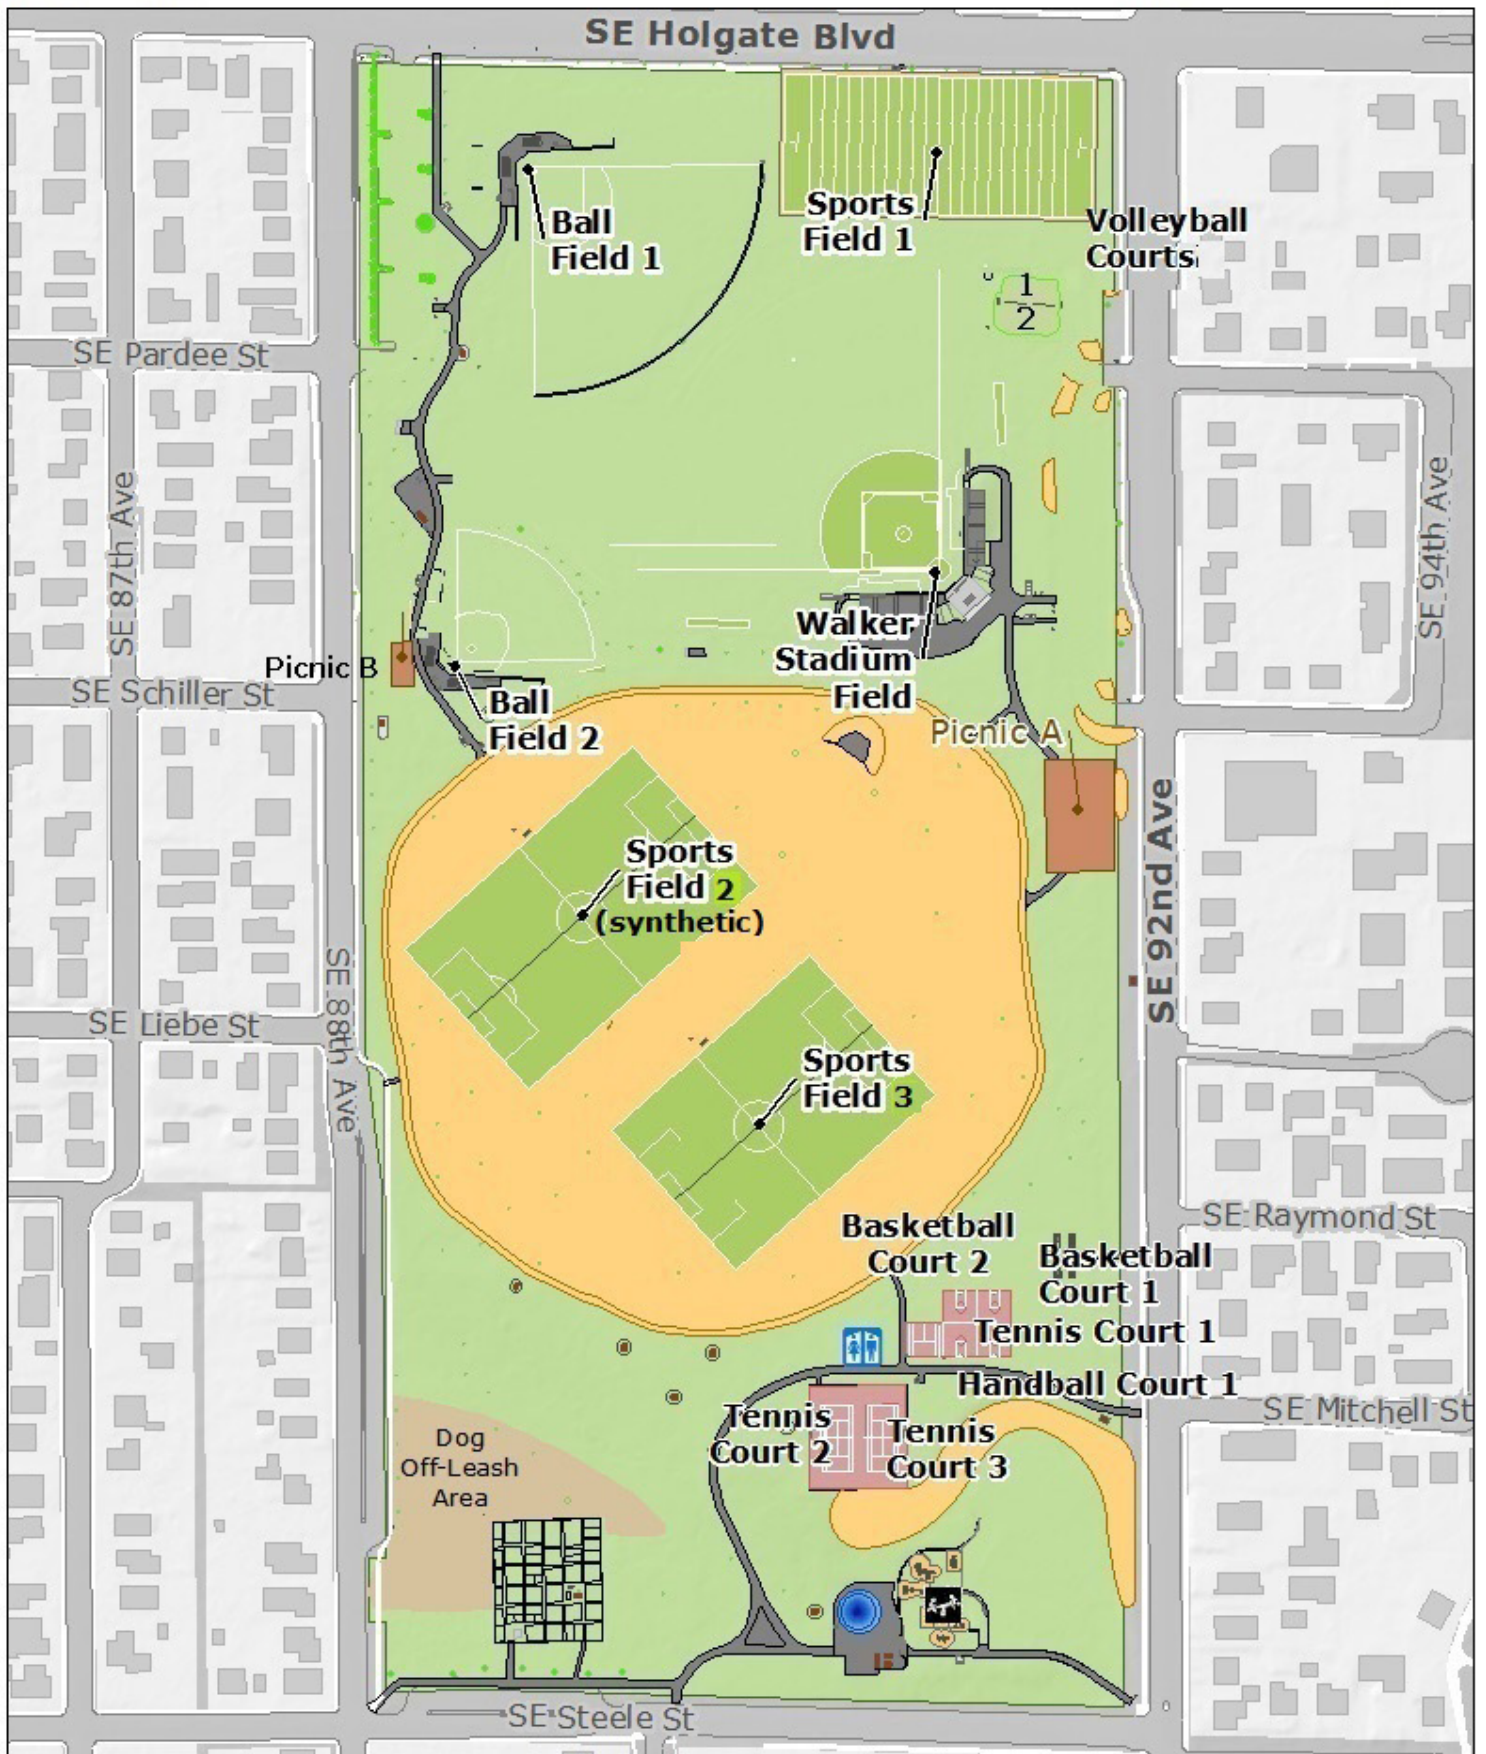

Lents Park

Acres: 38.1

UPDATED JANUARY 2018