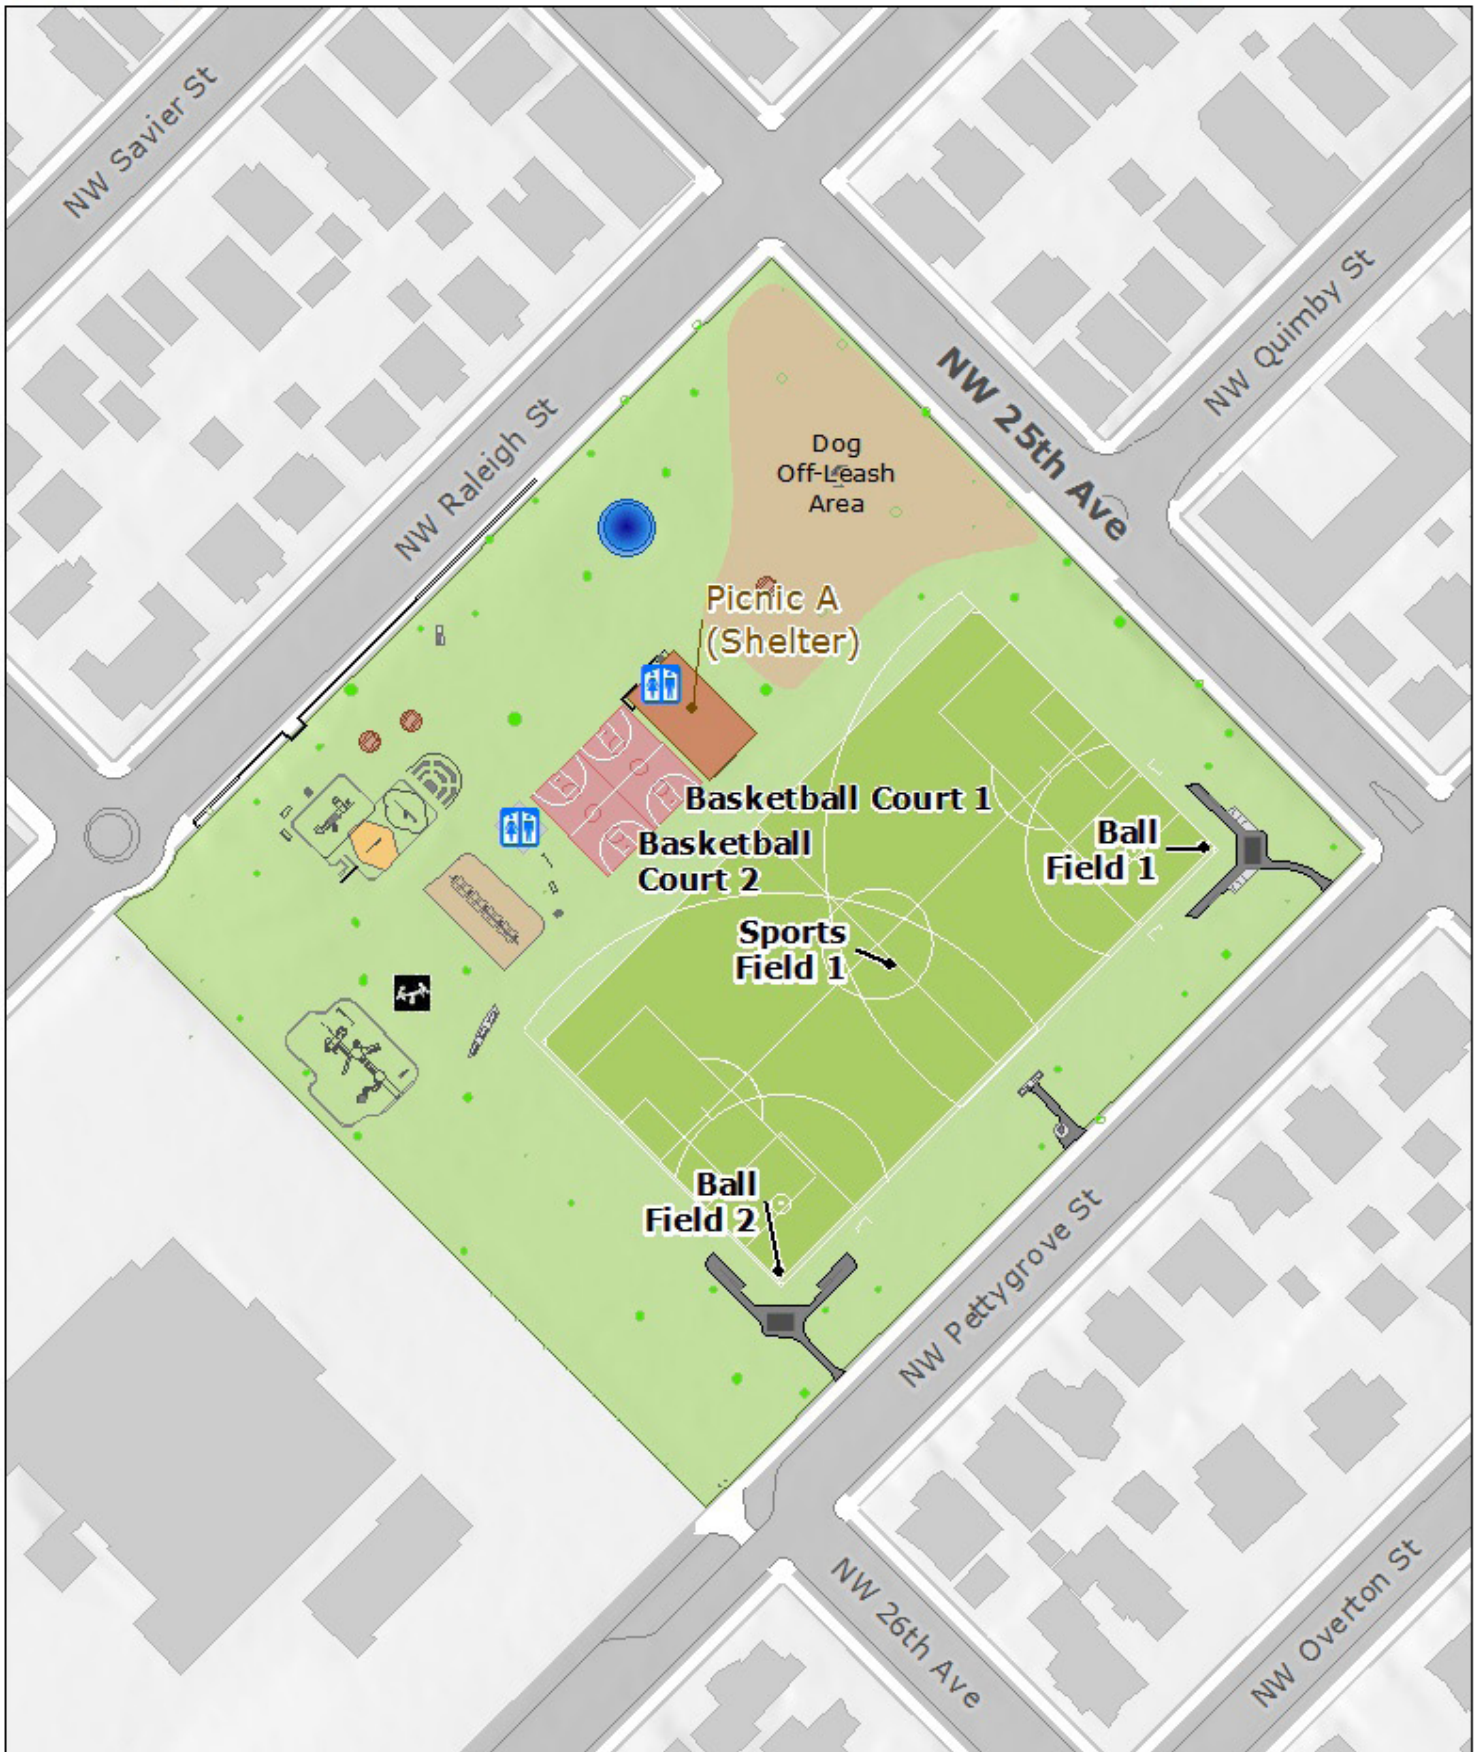

# Wallace Park

Acres: 5.4

UPDATED JANUARY 2018

**PORTLAND PARKS & RECREATION**<sup>SM</sup>

Healthy Parks, Healthy Portland

Commissioner Amanda Fritz  
Director Mike Abbate  
[PORTLANDPARKS.ORG](http://PORTLANDPARKS.ORG)