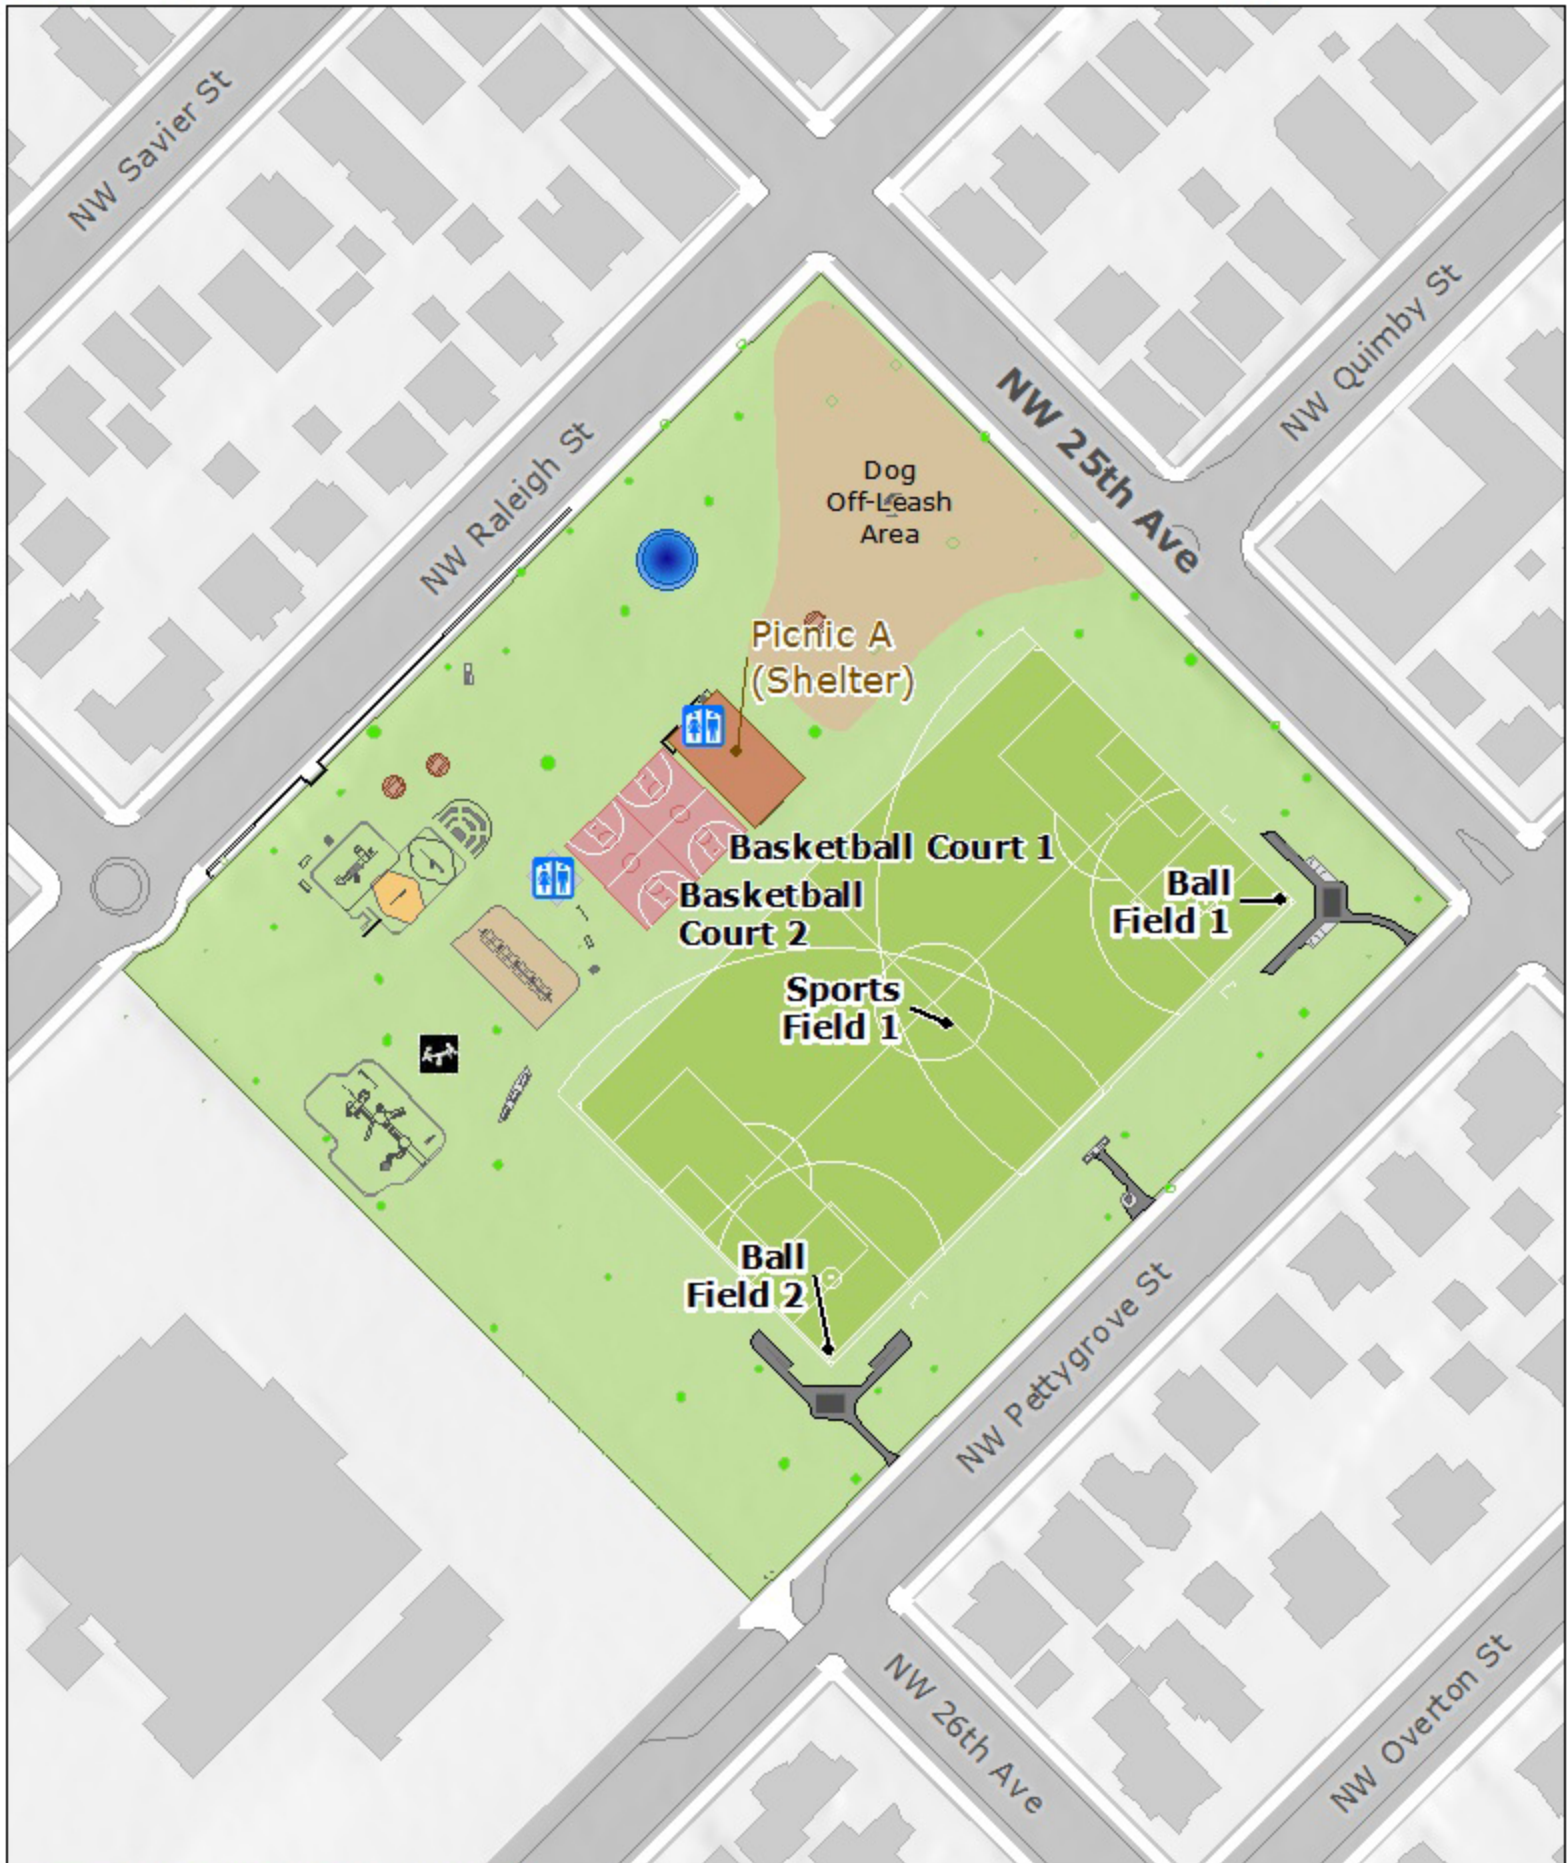

# Wallace Park

Acres: 5.4

**PORTLAND PARKS & RECREATION**  
Healthy Parks, Healthy Port and