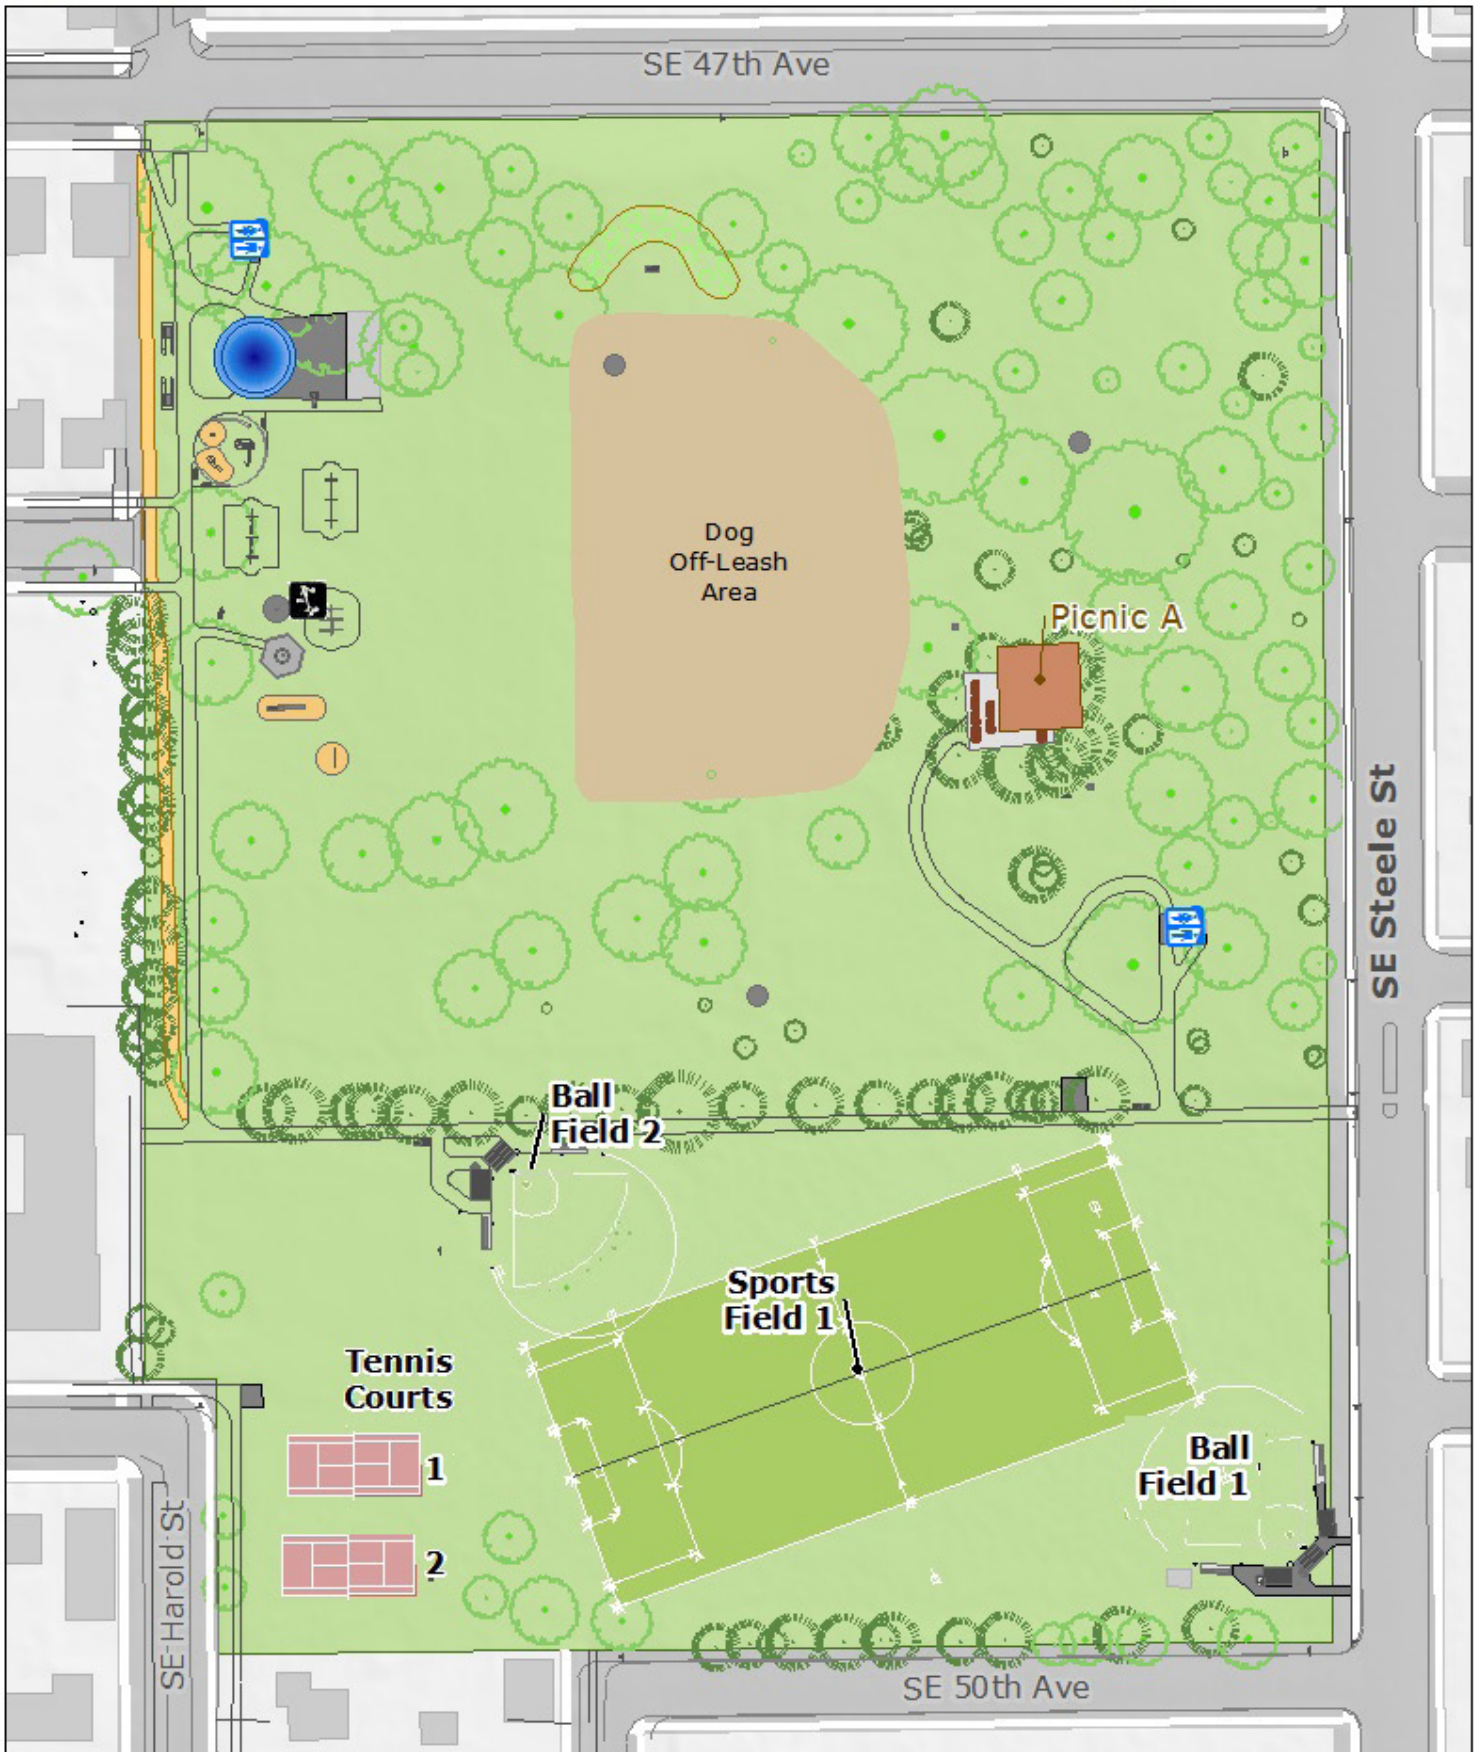

# Woodstock Park

Acres: 14.1

UPDATED JANUARY 2018

**PORTLAND PARKS & RECREATION**™

Healthy Parks, Healthy Portland

Commissioner Amanda Fritz  
Director Mike Abbate

[PORTLANDPARKS.ORG](http://PORTLANDPARKS.ORG)