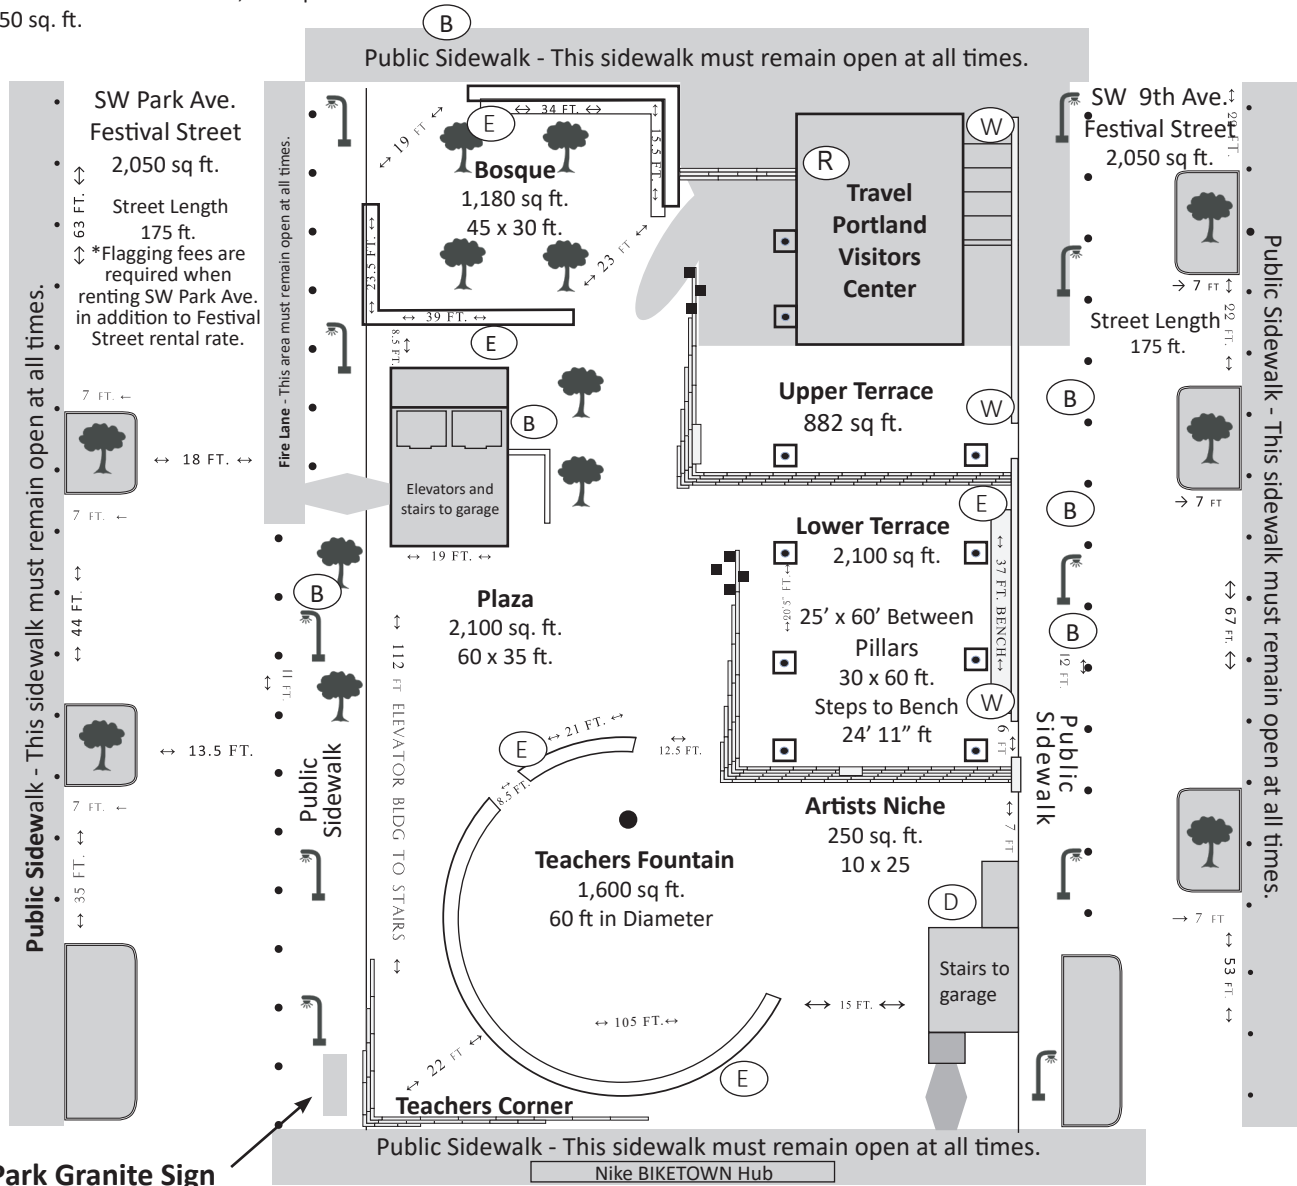

DIRECTOR PARK SITE MAP

SW Taylor Street

Park and both festival streets: 15,750 sq. ft.
Park 7,550 sq. ft.

Park Granite Sign

SW Yamhill Street

*Map is not drawn to scale

MAX LINE

MAX LINE

Map Legend

- Grey Shaded Areas Not Rentable
- Street Lights
- Bollards
- Electricity (110/20)
- Storm Water Planters
- Support columns for Terrace canopy
- Mini Benches
- Water
- Trees
- Teachers Fountain Ball
- Bike Rack
- Restroom
- Drinking Fountain

Director Park does not have event power. The park has (1) dedicated circuit of 110 volt /20 amp power and (2) shared circuits of 110 volt /20 amp power. Additional event power requires use of the Vendor of Record for Electricity, Hollywood Lights.