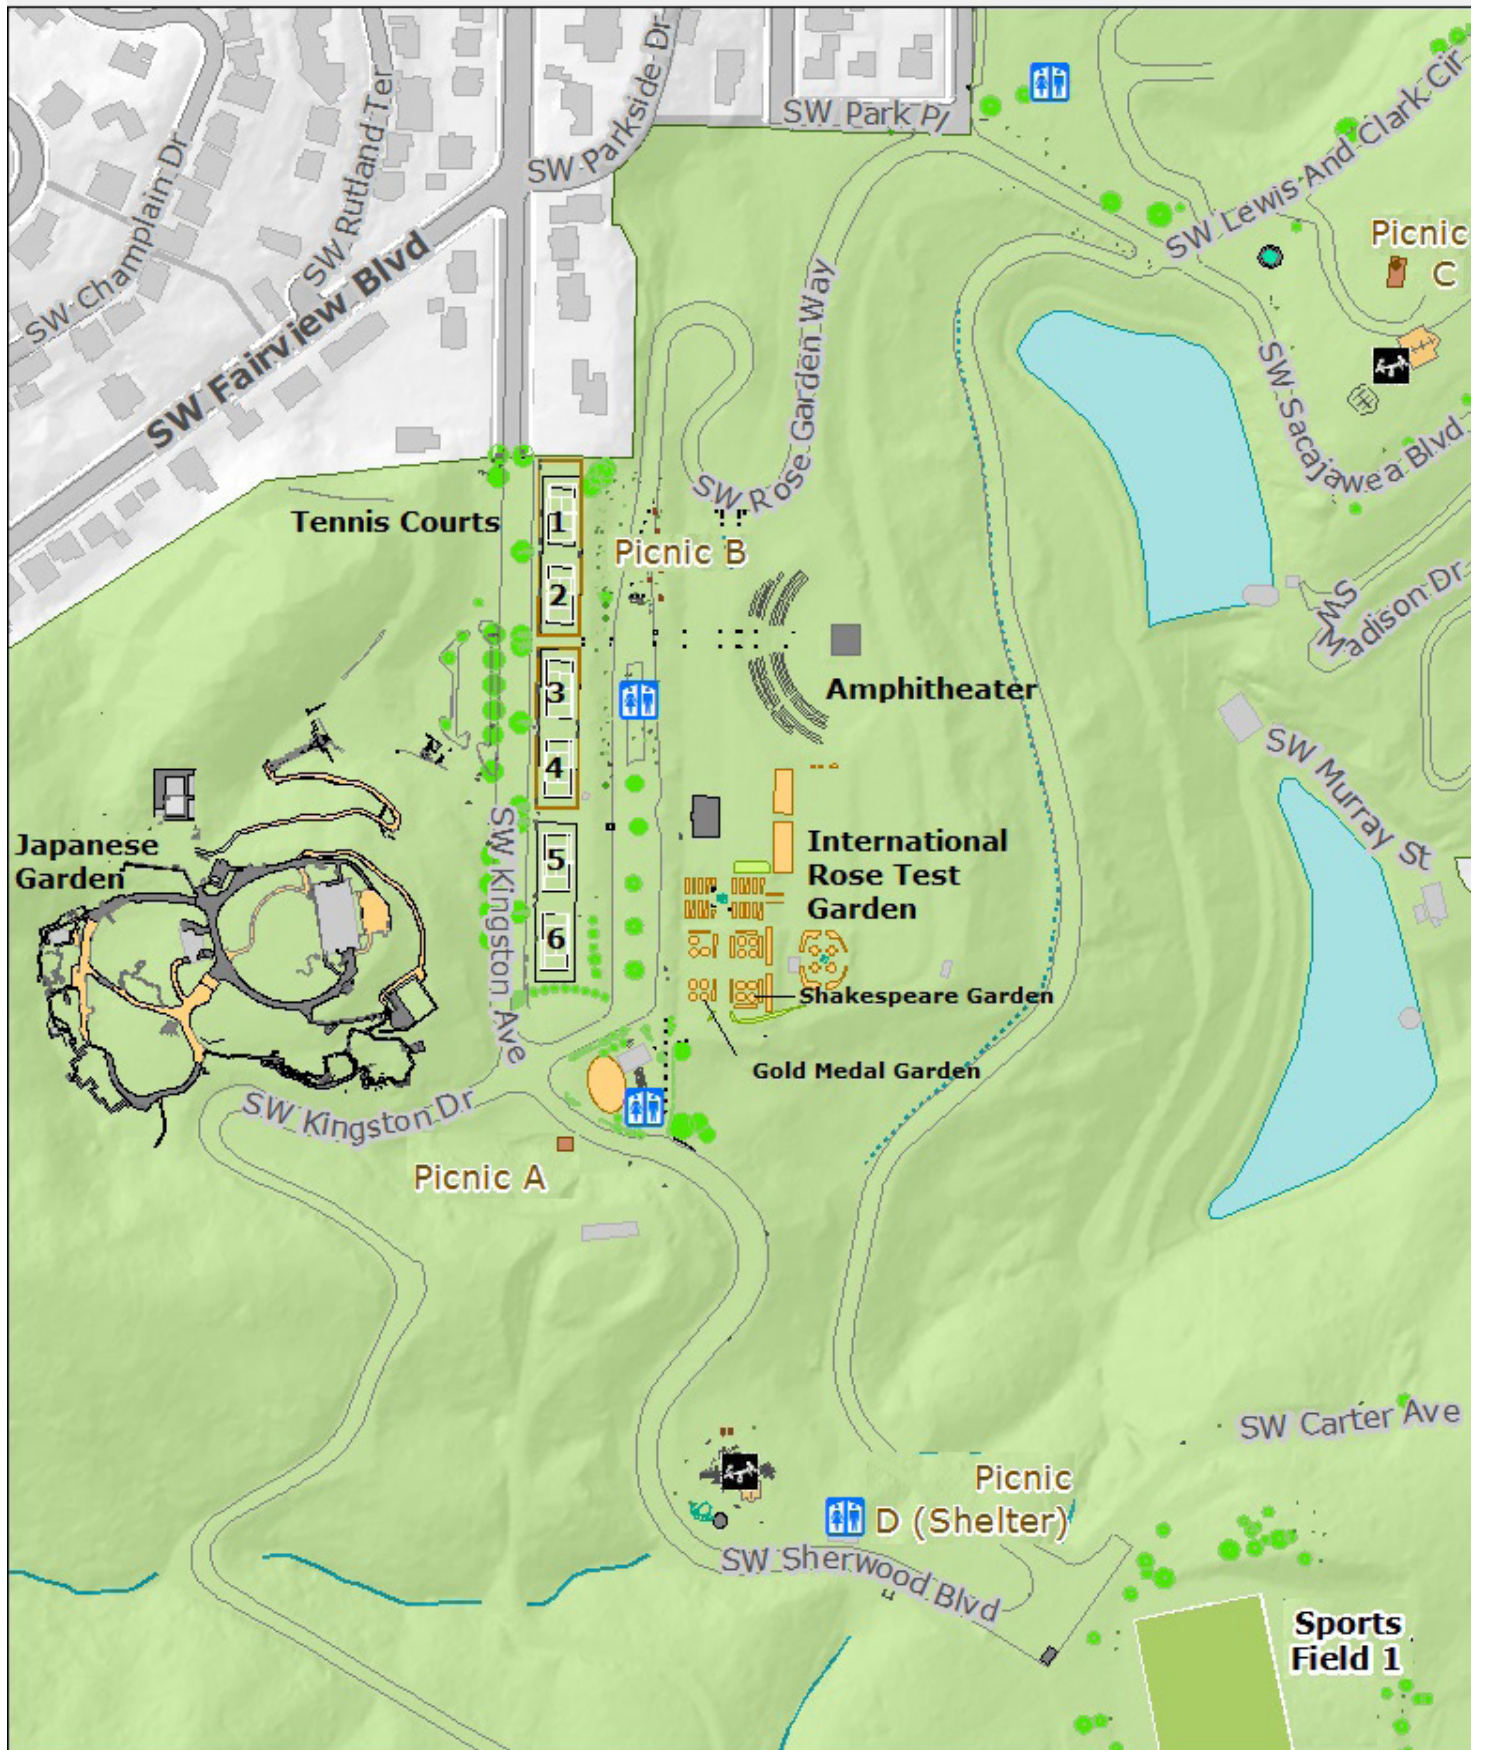

Washington Park - International Rose Test Garden

Acres: 6.9

UPDATED JANUARY 2018