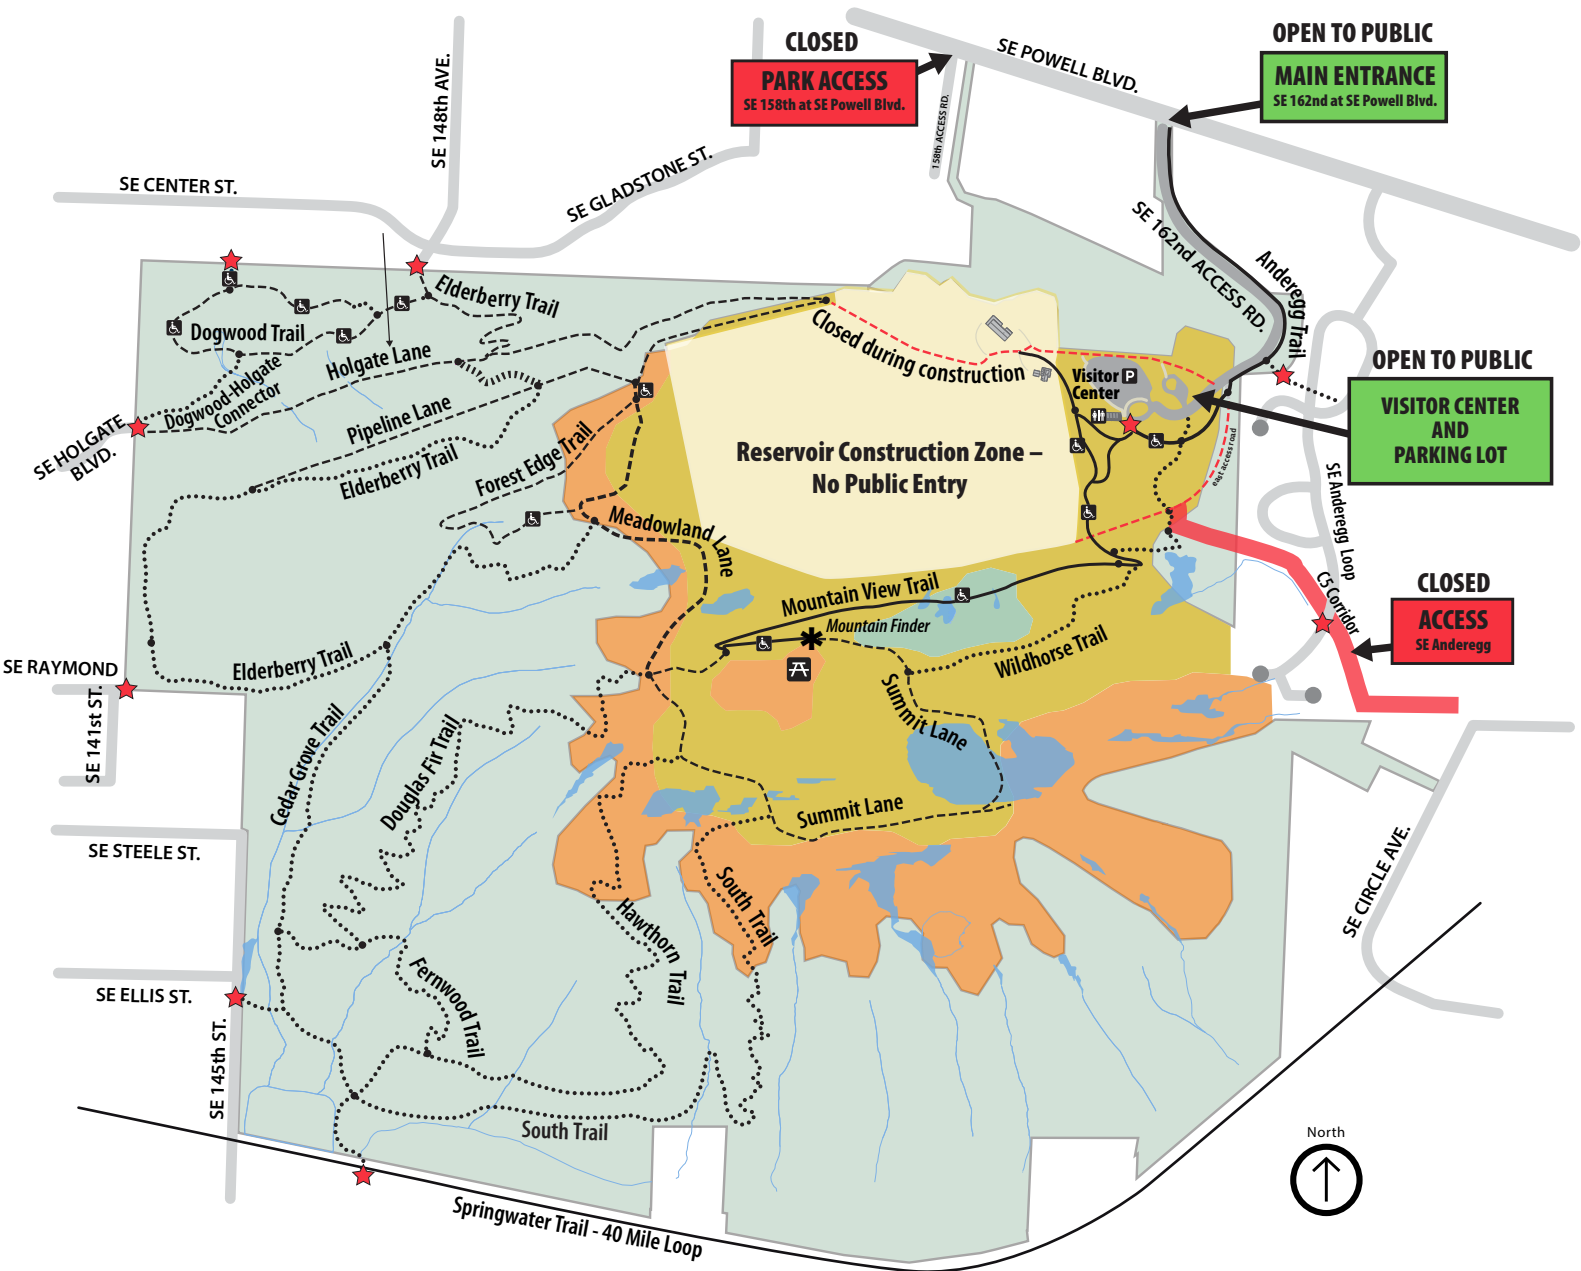

## Temporary Trail Map with New Trail Names

### Temporary trail map during construction

parking	asphalt	grasslands
restrooms	gravel	forests
accessible (grade varies)	soft surface	seasonal wetlands
trailhead	stairs	oak savanna

As part of the improvement projects at Powell Butte Nature Park, the Portland Water Bureau and Portland Parks & Recreation worked with park users to develop a new trail plan that included renaming several trails.